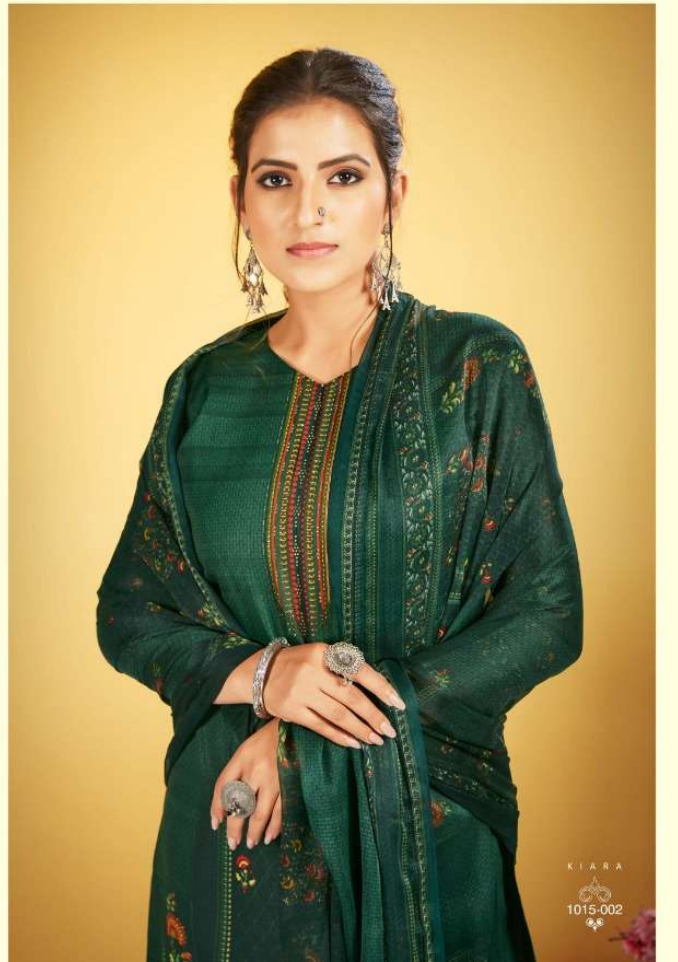

ROMANI®
TRADITIONAL COUTURE