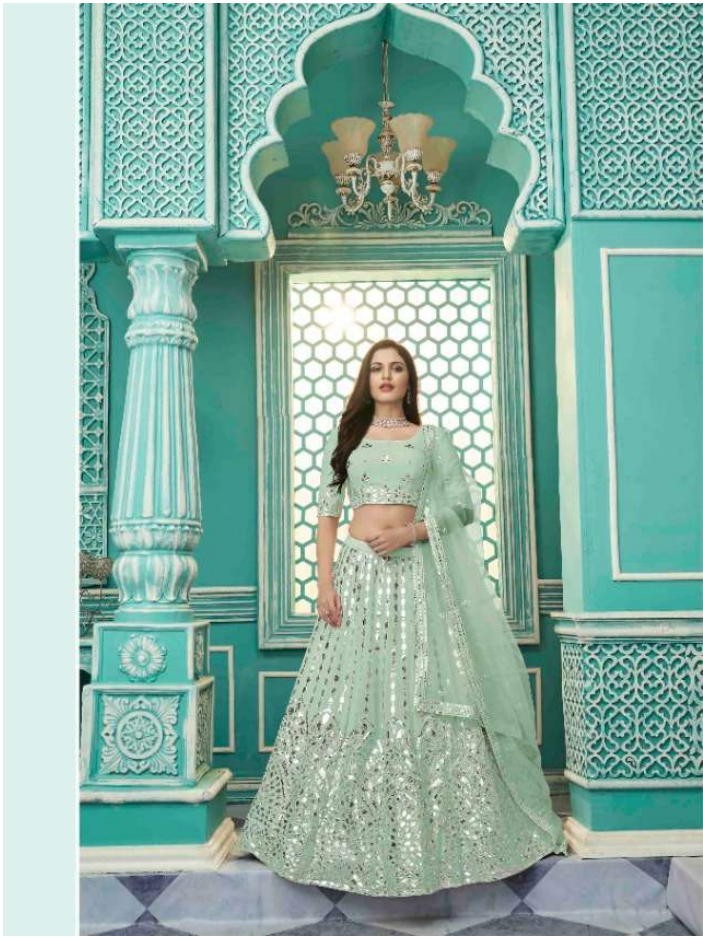

Shikha

Regain a subtle understated elegance as your signature style

1904