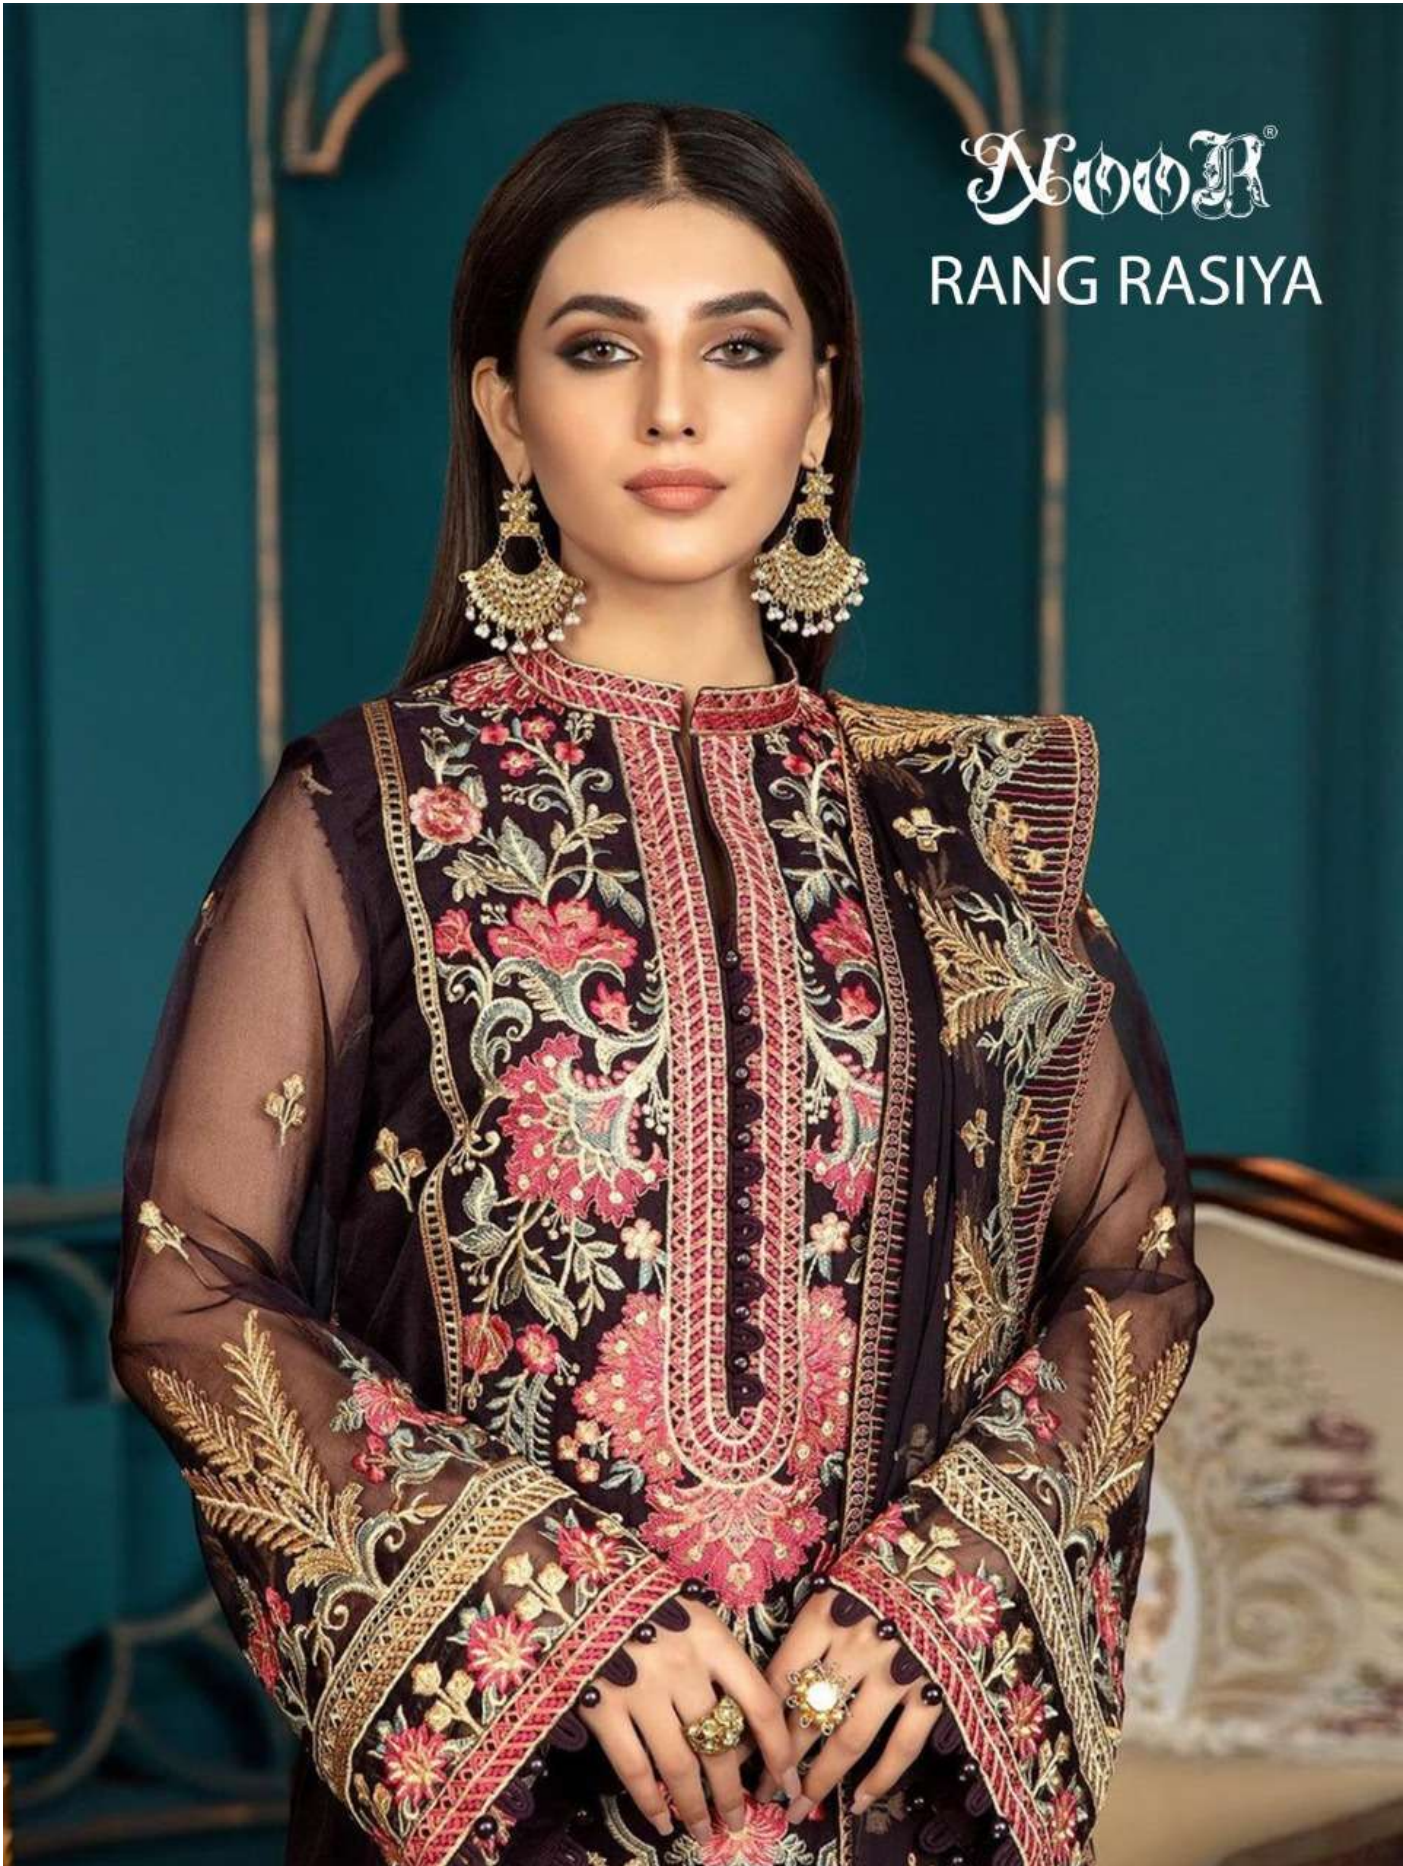

NOOR®

RANG RASIYA