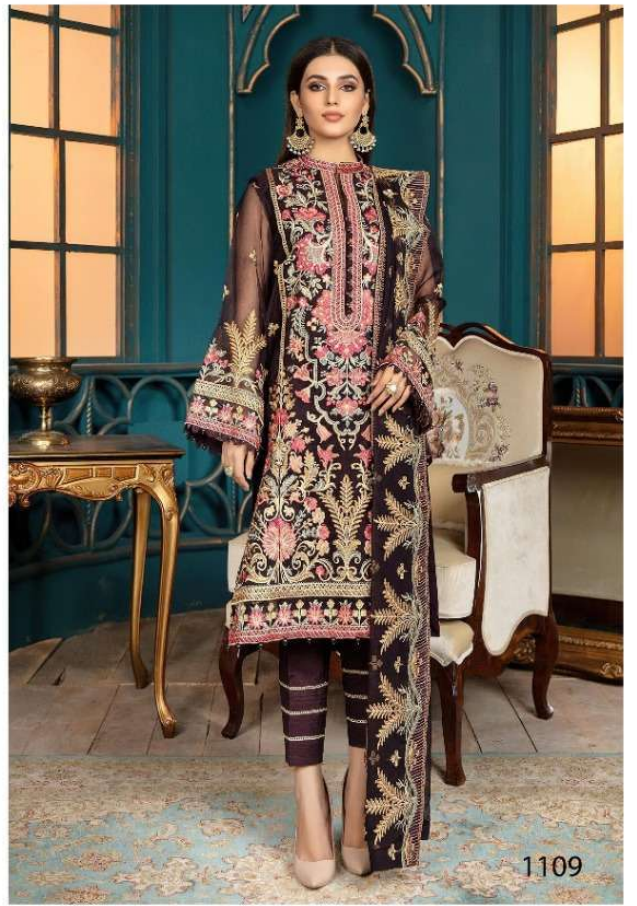

NOOR[®]

RANG RASIYA

NOOR[®]

RANG RASIYA

NOOR[®]

RANG RASIYA

1108

TOP

FOX GEORGETTE WITH
STYLISH WORK

BOTTOM-INNER

HEAVY SANTOON

DUPATTA

NET EMBROIDERY
WITH BORDER

NOOR[®]

RANG RASIYA

1107

TOP

GEORGETTE WITH
STYLISH WORK

BOTTOM-INNER

HEAVY SANTOON

DUPATTA

NAZNIK CHIFFON
WITH WORK

NOOR[®]

RANG RASIYA