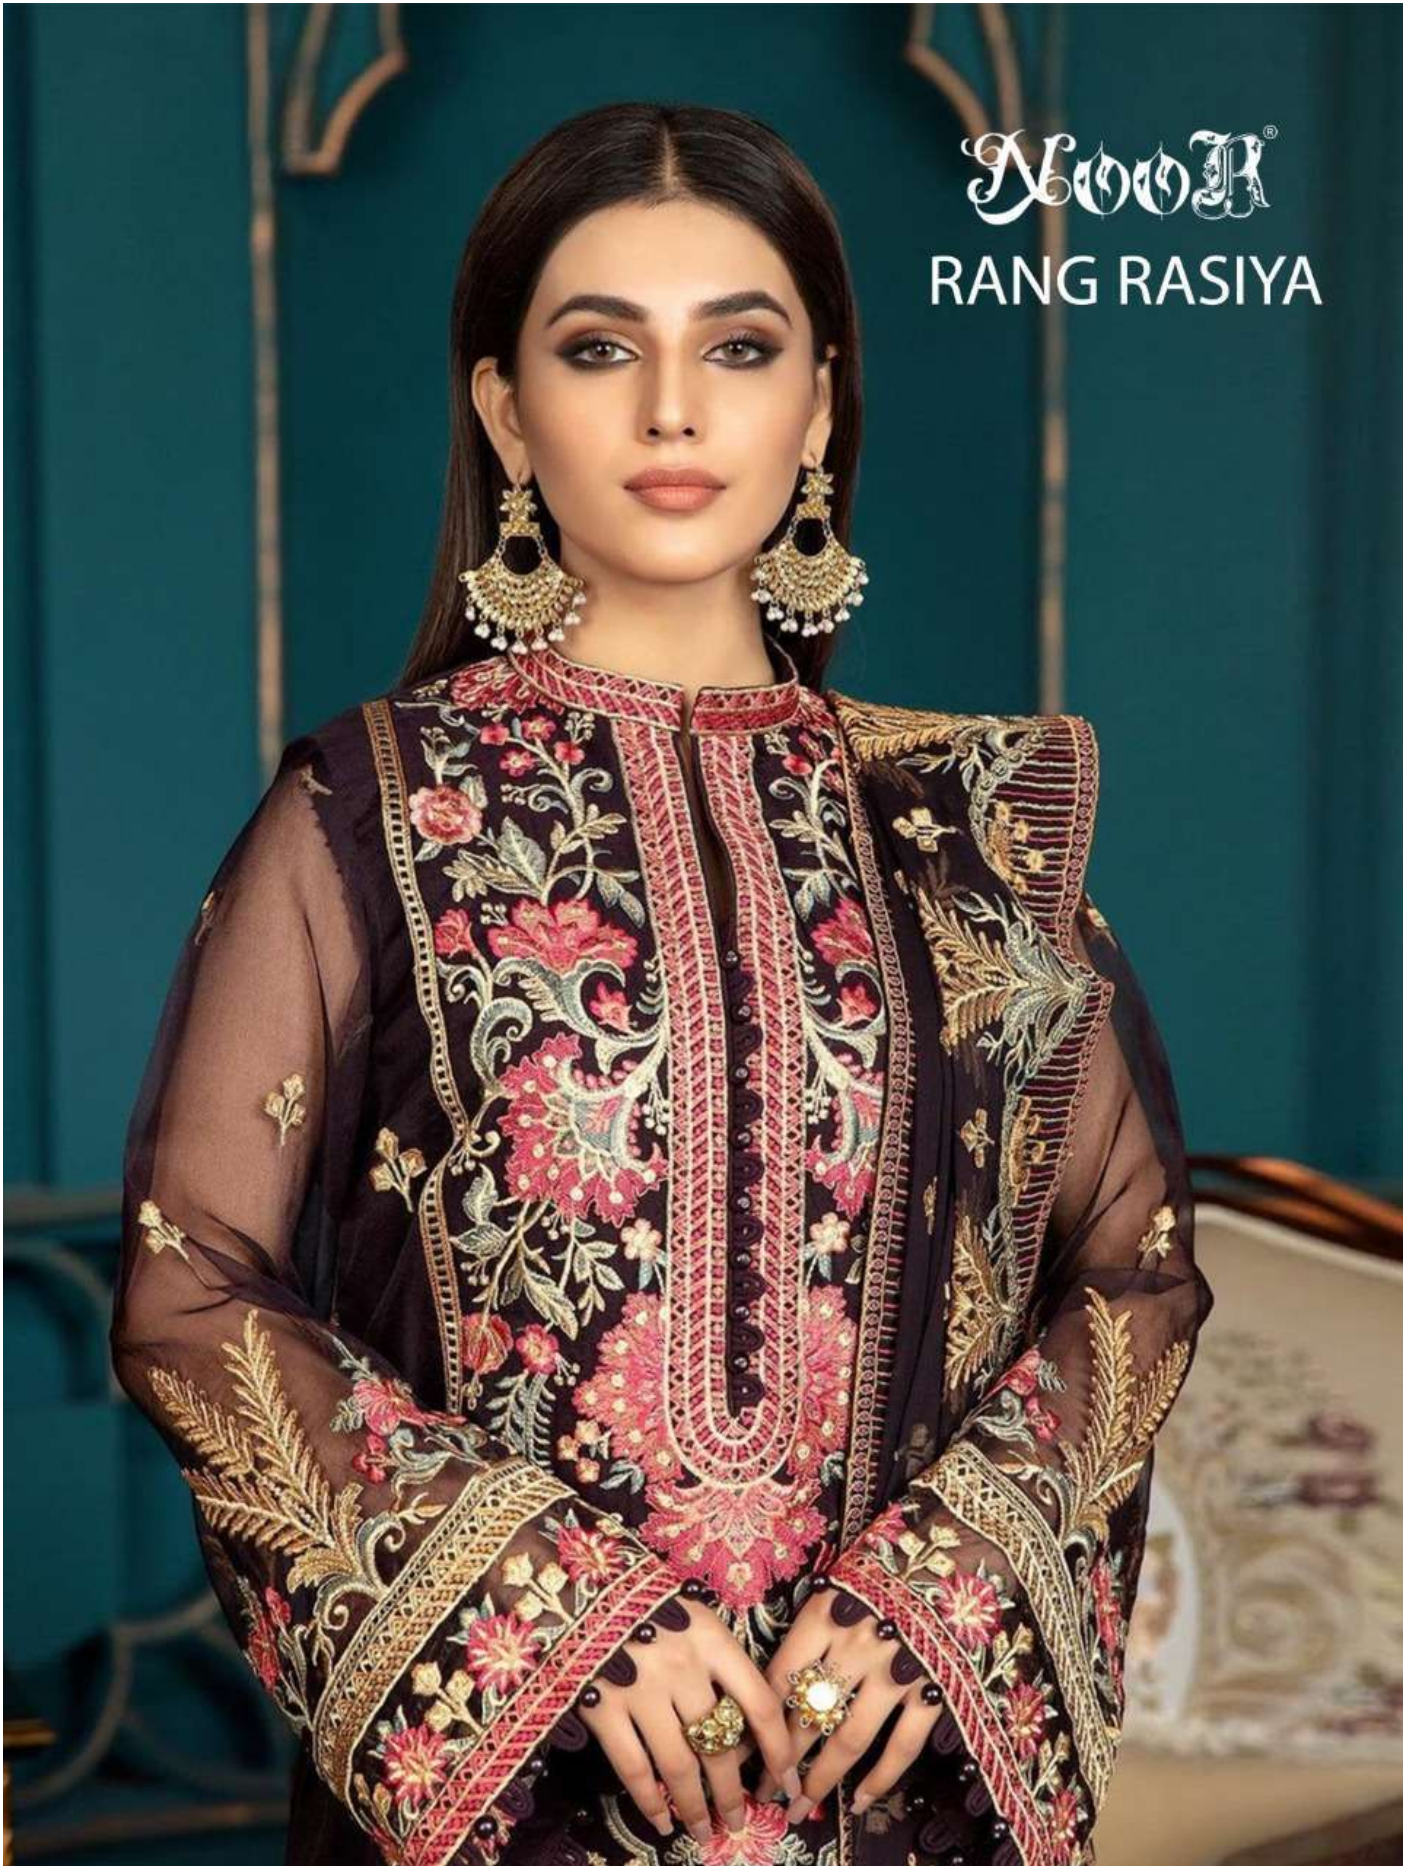

NOOR®

RANG RASIYA