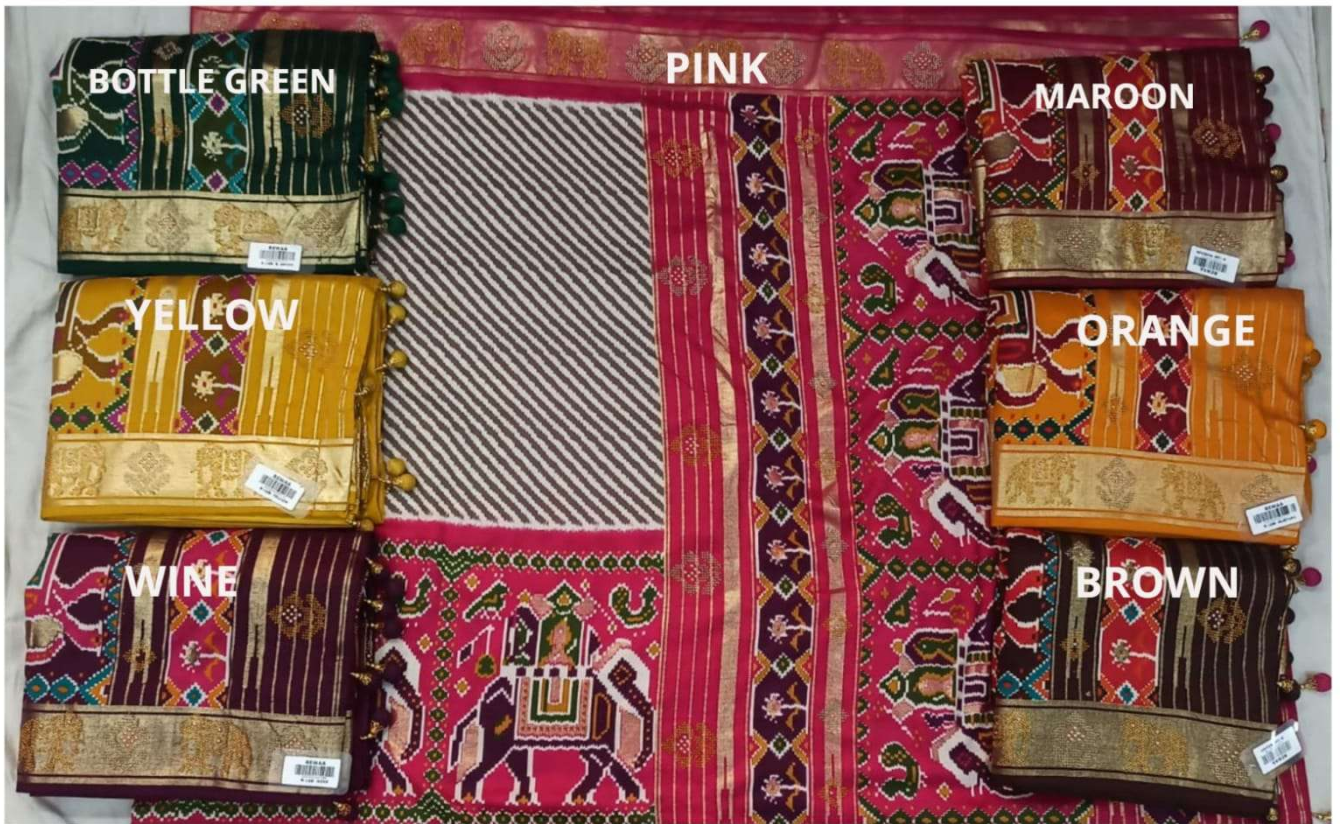

  
**REWAA**  
*Flaming & Fashion*  
**PATOLA**  
**R-108-B**

YELLOW

  
**REWAA**  
*Flowing Fashion*  
**PATOLA**  
**R-108-A**

**BOTTLE GREEN**

**PINK**

**MAROON**

**YELLOW**

**ORANGE**

**WINE**

**BROWN**

  
**REWAA**  
*Flaming Jewels*  
**PATOLA**  
**R-108-B**

MAROON

**BOTTLE  
GREEN**

SEWAL  
KODOL  
KODOL

**BROWN**

ORANGE

**GREEN**

RED

WINE

RED

PINK

GREEN

BOTTLE GREEN

PINK

MAROON

YELLOW

ORANGE

WINE

BROWN