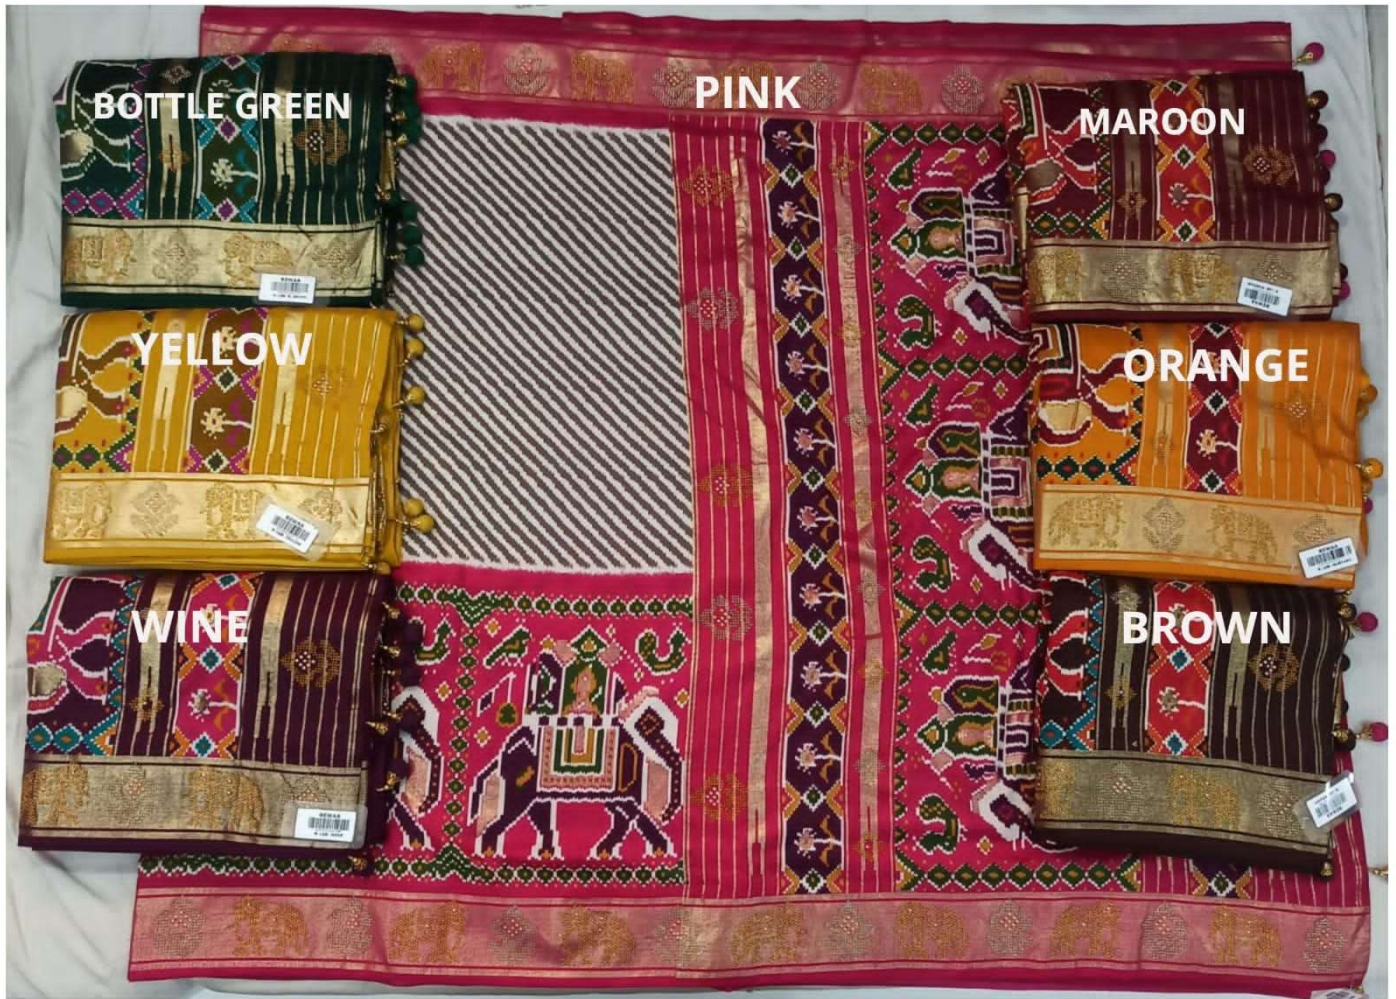

  
**REWAA**  
*Flaming & Fashion*  
**PATOLA**  
**R-108-B**

YELLOW

  
**REWAA**  
*Flowing Fashion*  
**PATOLA**  
**R-108-A**

**BOTTLE GREEN**

**PINK**

**MAROON**

**YELLOW**

**ORANGE**

**WINE**

**BROWN**

  
**REWAA**  
*Flaming Jewels*  
**PATOLA**  
**R-108-B**

MAROON

**BOTTLE  
GREEN**

SEWAL  
KODOL  
KODOL

**BROWN**

ORANGE

**GREEN**

RED

WINE

RED

PINK

GREEN

BOTTLE GREEN

PINK

MAROON

YELLOW

ORANGE

WINE

BROWN