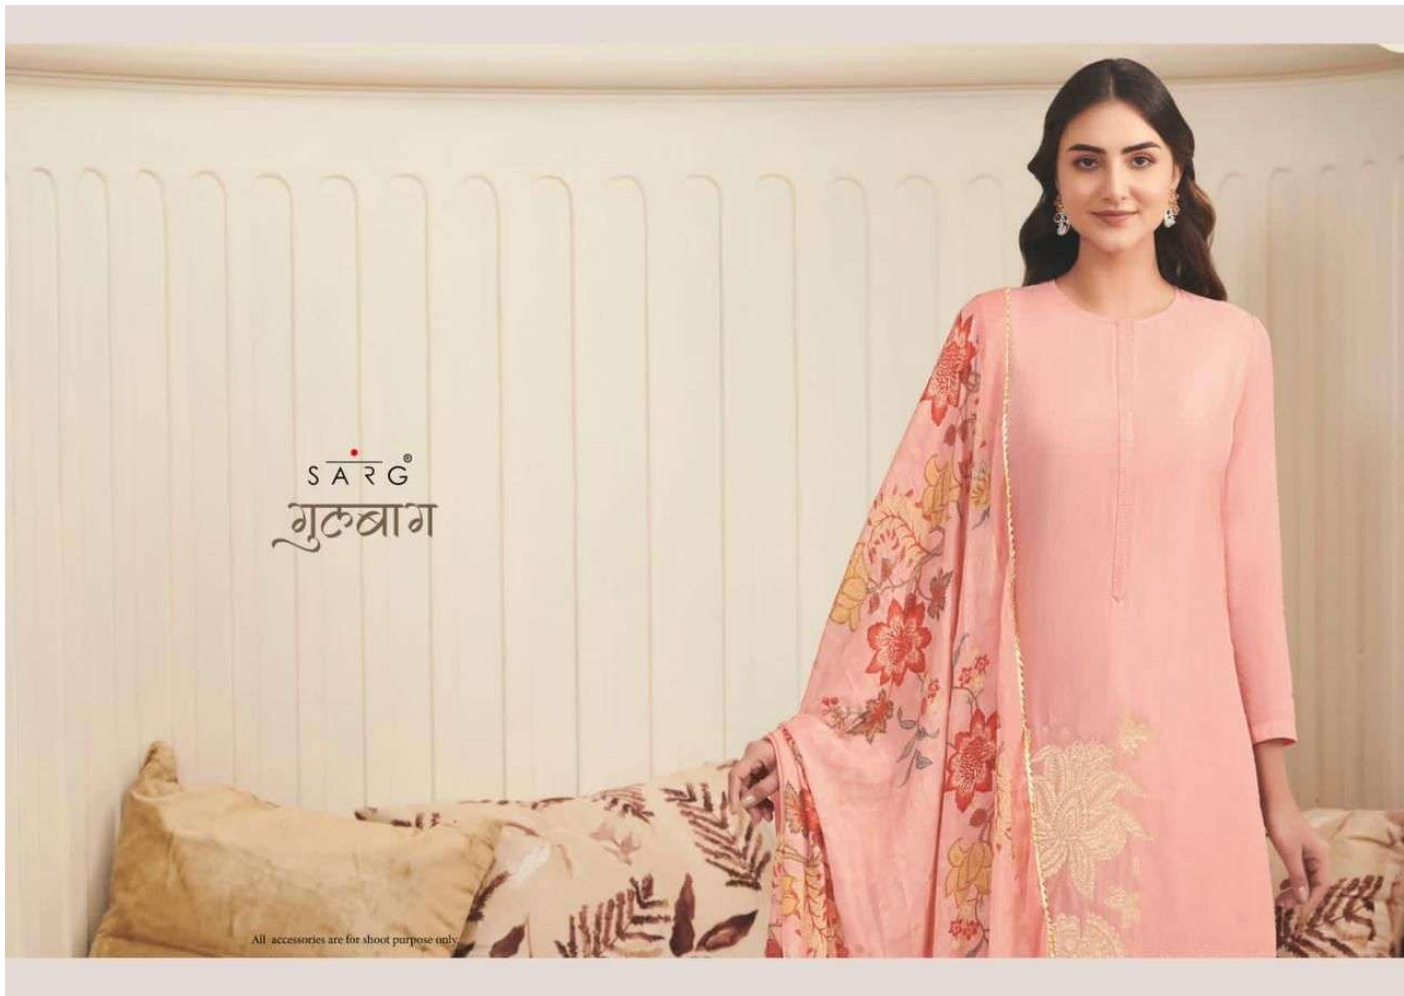

DUPATTA - PURE CHINON JACQUARD DIGITAL PRINT WITH  
FOUR SIDE FANCY LACE

**RATE**  
**{ RS, 2195/- }**

SARG  
गुरुबाग

All accessories are for shoot purpose only.

SARG

312