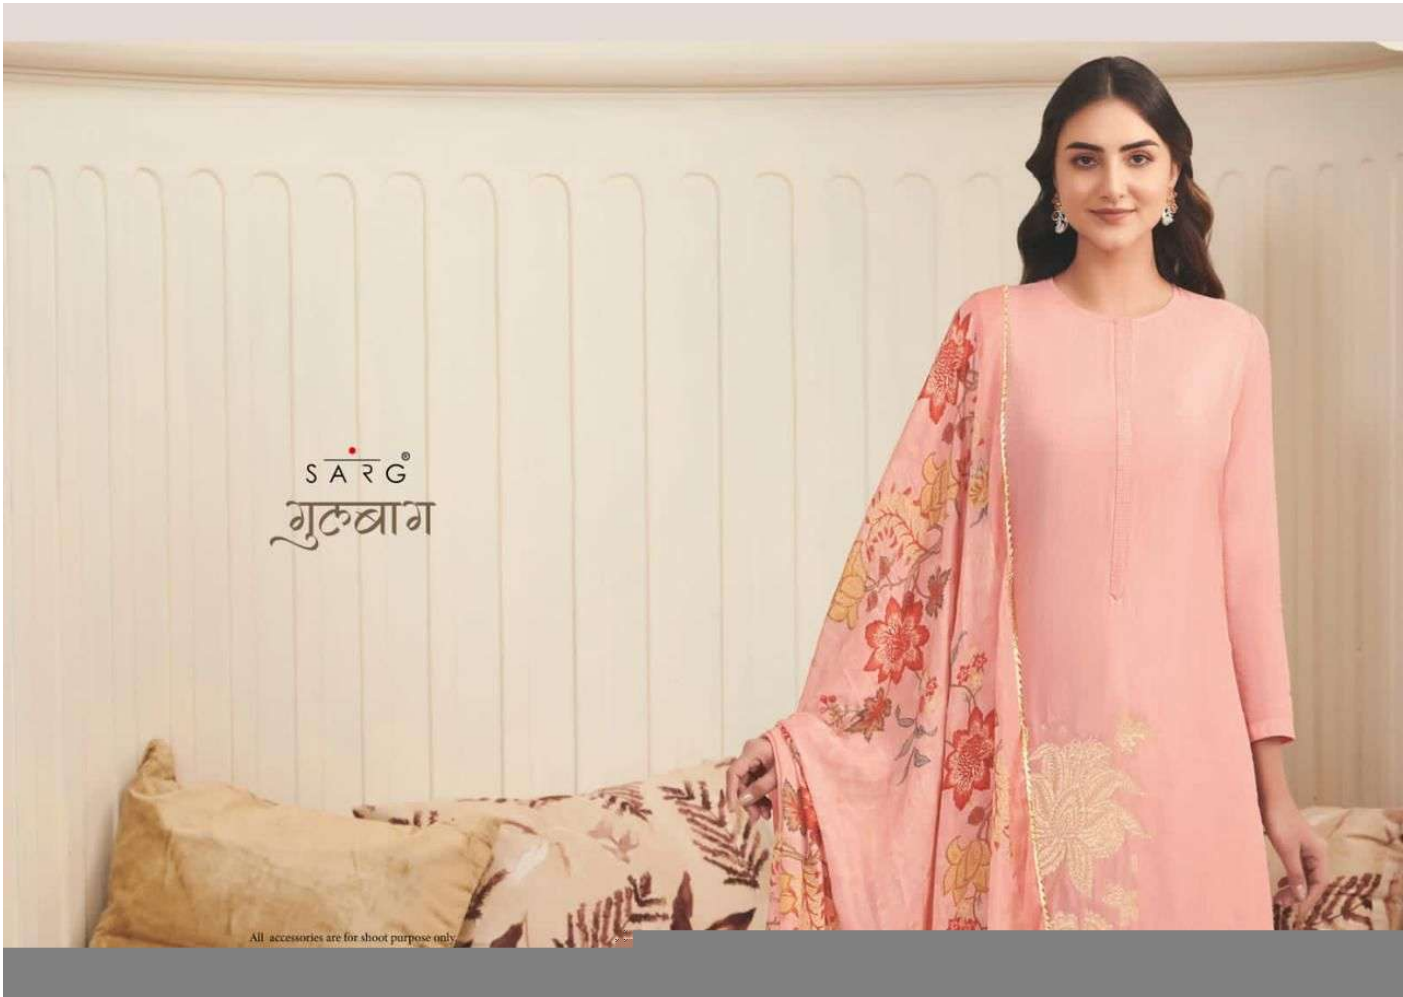

DUPATTA - PURE CHINON JACQUARD DIGITAL PRINT WITH  
FOUR SIDE FANCY LACE

**RATE**  
**{ RS, 2195/- }**

SARG  
गुरुबाग

All accessories are for shoot purpose only.

SARG

312