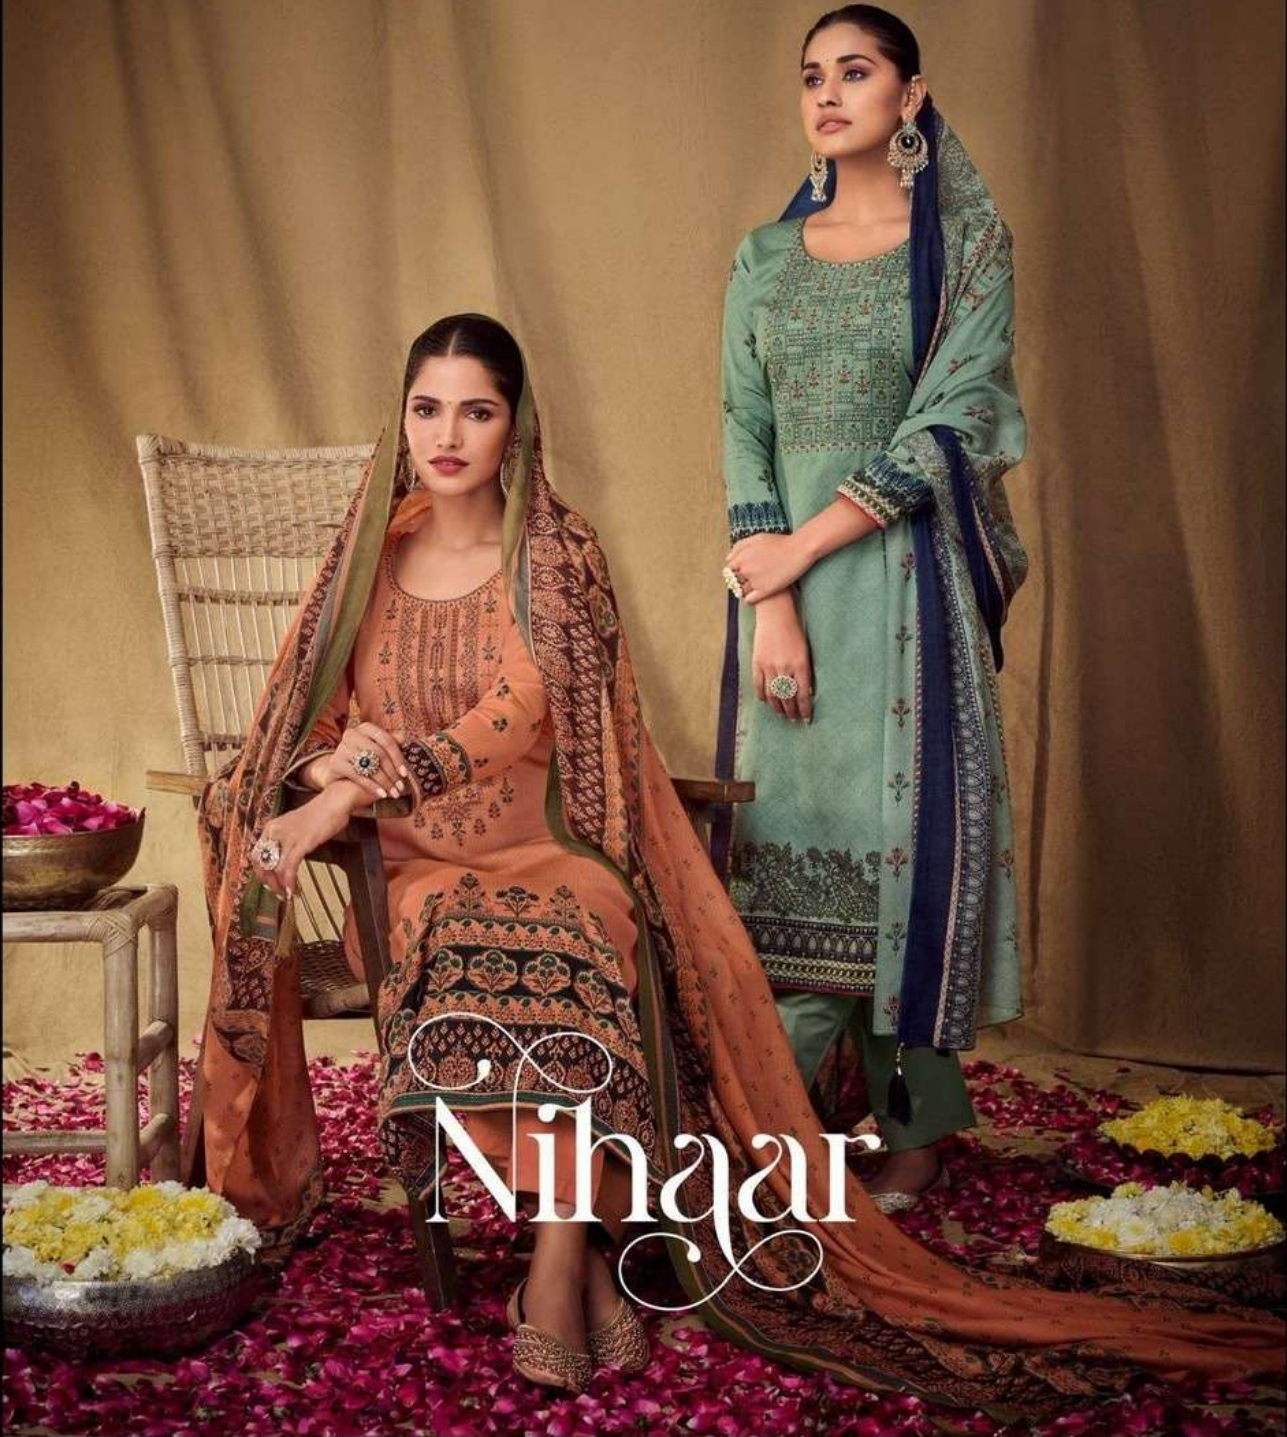

Karachi®
PRINTS

Nihaar

Karachi®
PRINTS

Nihaar

Karachi
♡ ♡ ♡
108

101

102

103

KURTA - Pure Jam Satin Pakistani Style Printed
With Elegant Neck Embroidery

SALWAAR - Cotton Dyed

CHUNNI - Pure Mal Mal Cotton Printed

Karachi®
PRINTS

Karachi
107

Karachi
104