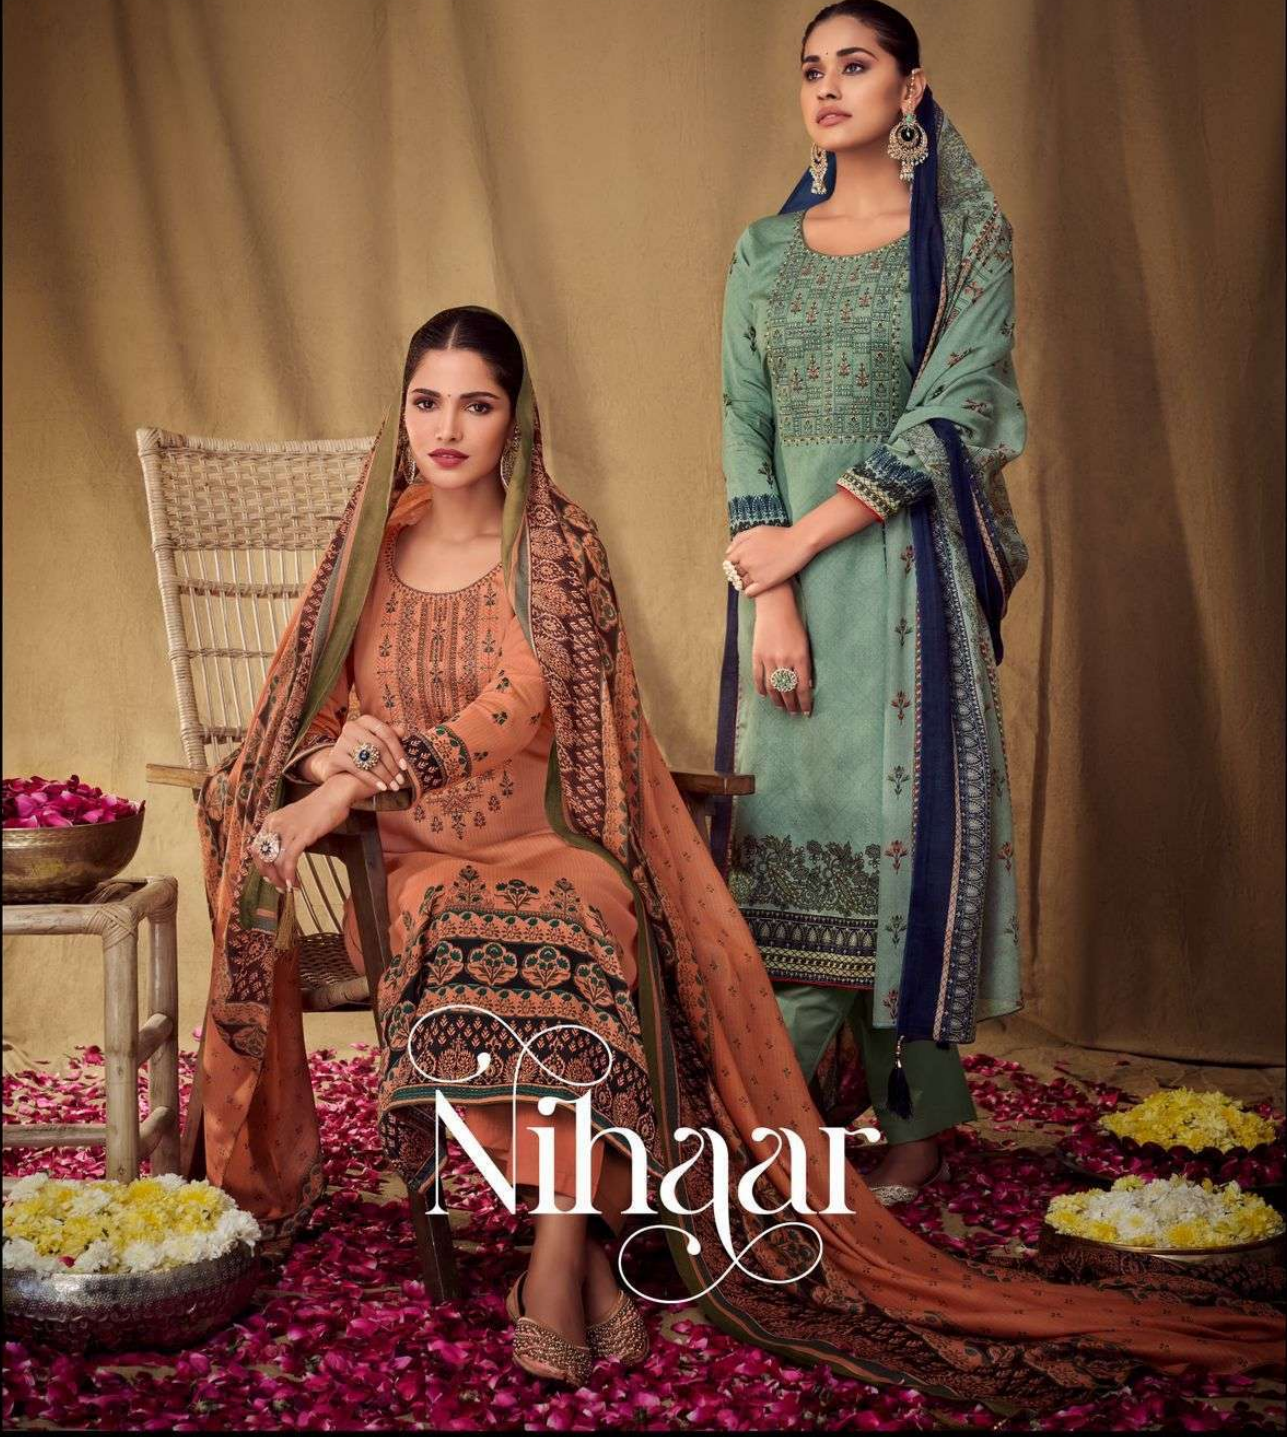

Karachi®
PRINTS

Nihaar

Karachi®
PRINTS

Nihaar

Karachi
♡ ♡ ♡
108

101

102

103

KURTA - Pure Jam Satin Pakistani Style Printed
With Elegant Neck Embroidery

SALWAAR - Cotton Dyed

CHUNNI - Pure Mal Mal Cotton Printed

Karachi®
PRINTS

Karachi
107

Karachi
104