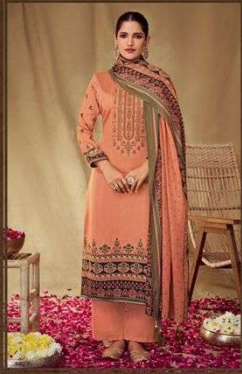

Karachi®
PRINTS

Nihaar

Karachi®
PRINTS

Nihaar

Karachi
108

101

102

103

Karachi

Karachi
101

Nihqar

DISIGN NO : 101 TO 108 (TOTAL DESIGN - 08)

RATE : 765 PER PIECE

TOTAL AMOUNT : 6120/- +GST

KURTA - Pure Jam Satin Pakistani Style Printed
With Elegant Neck Embroidery

SALWAAR - Cotton Dyed