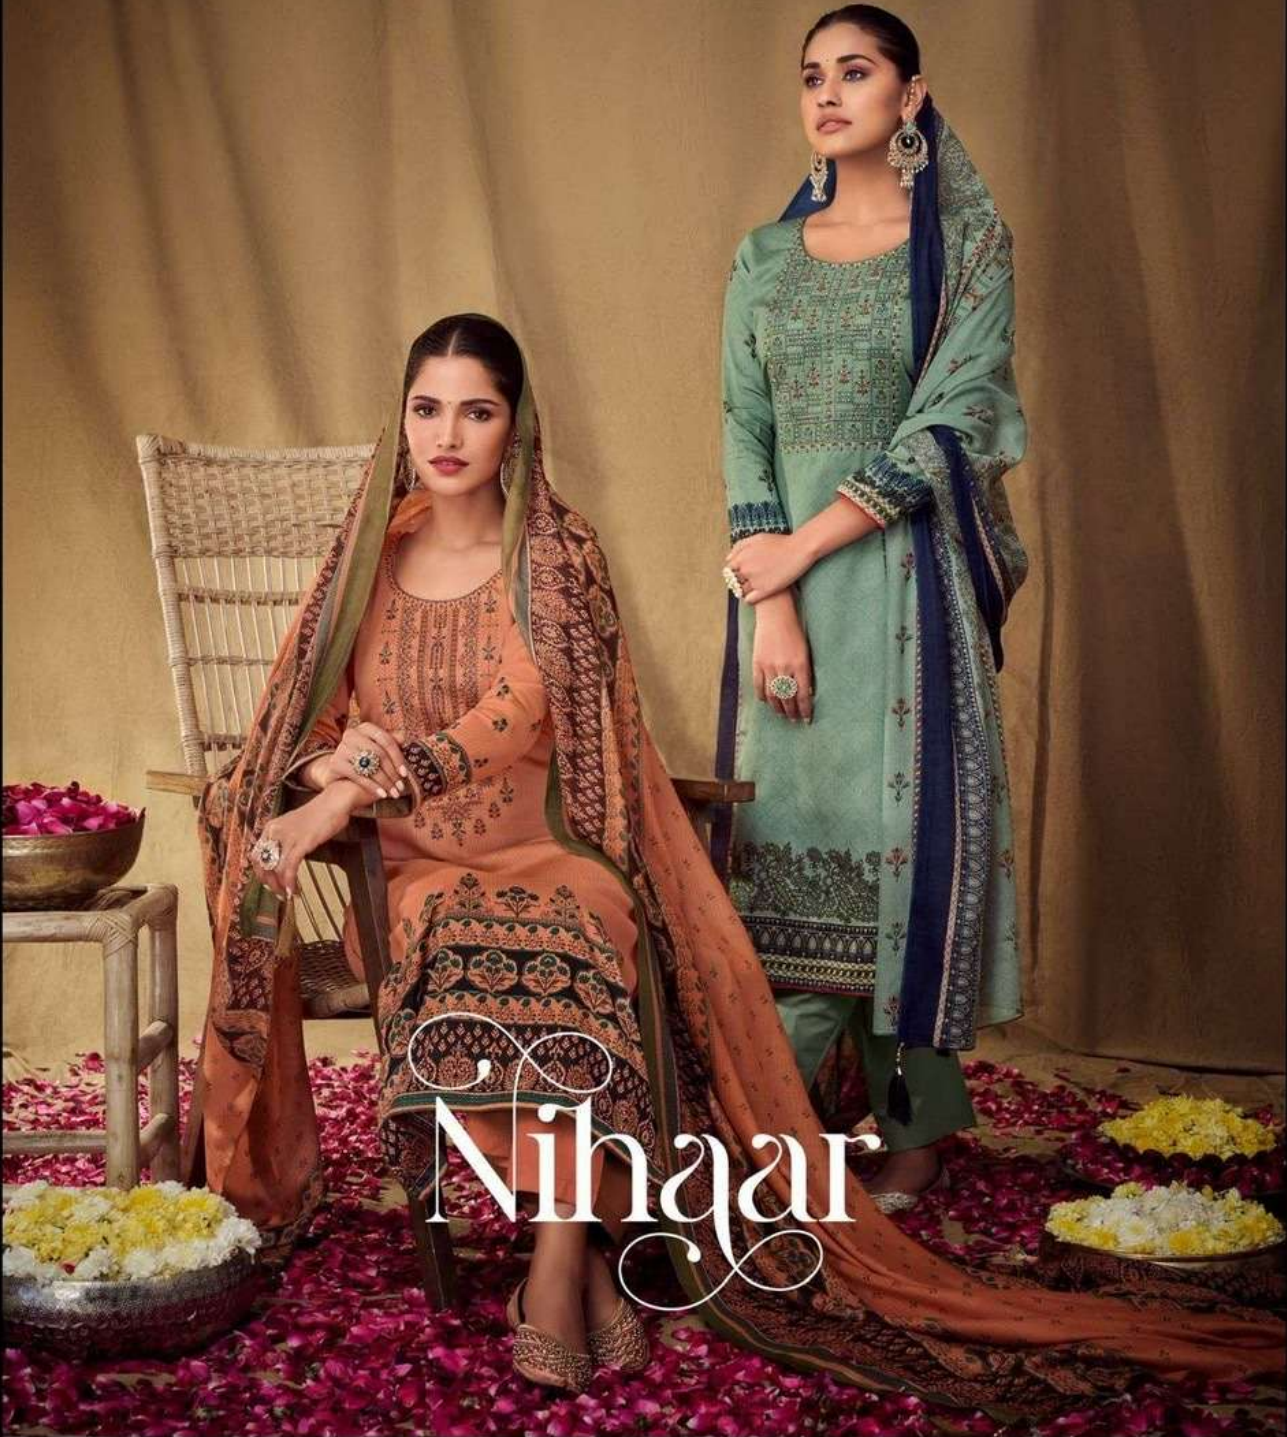

Karachi®
PRINTS

Nihaar