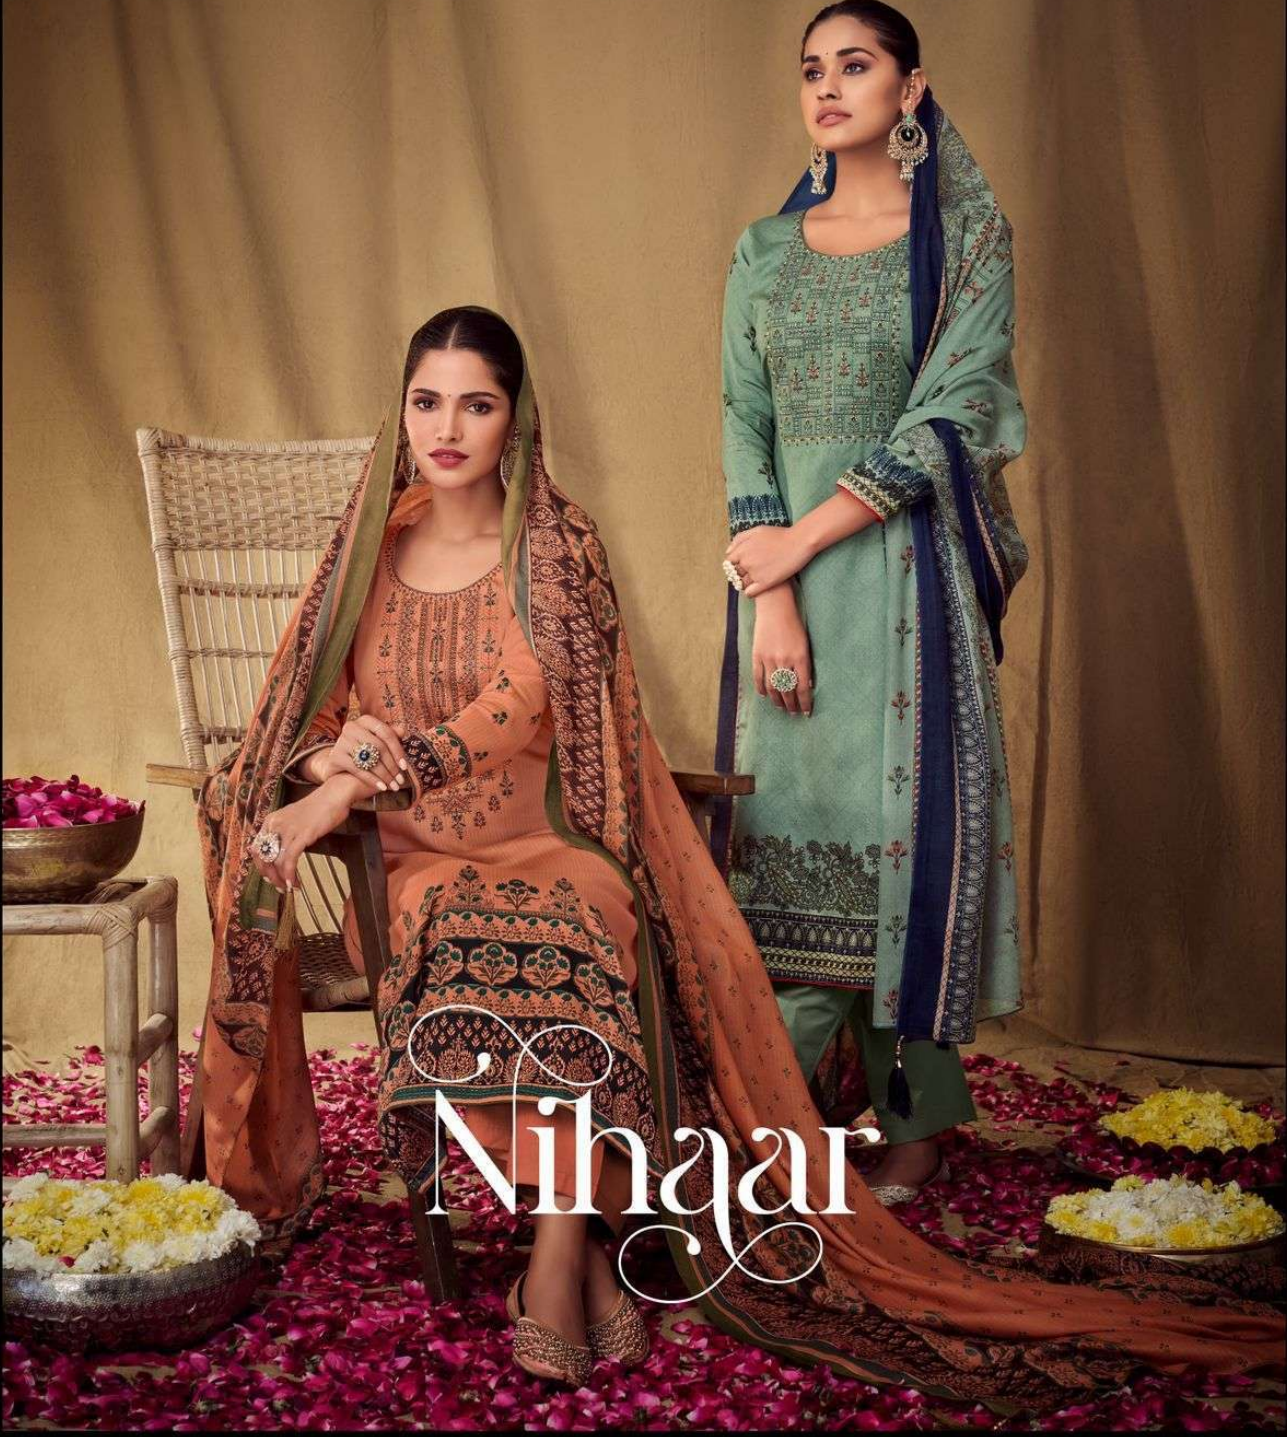

Karachi®
PRINTS

Nihaar