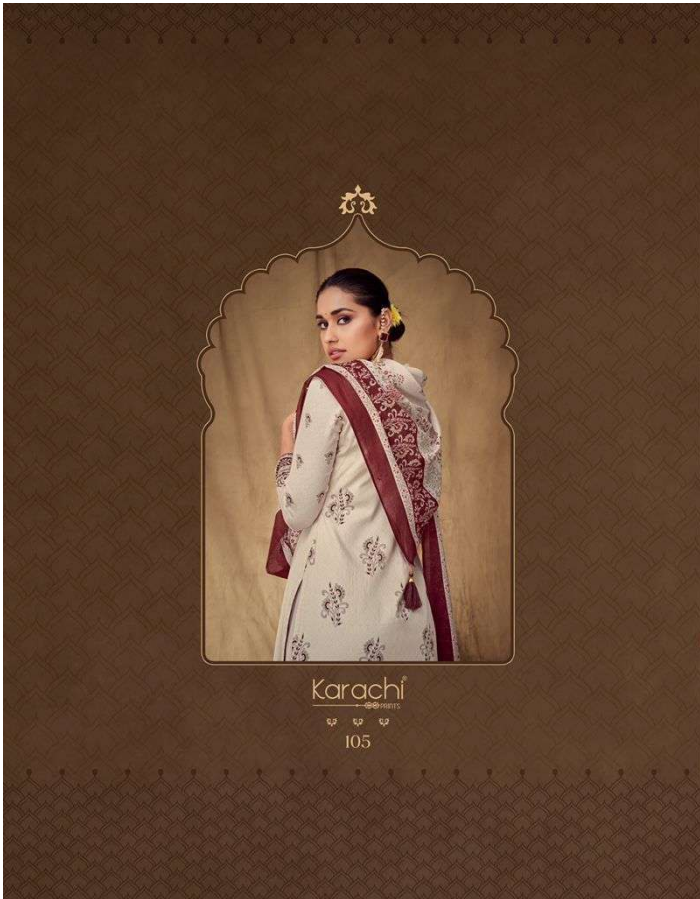

Karachi

Karachi
101

Nihqar

DISIGN NO : 101 TO 108 (TOTAL DESIGN - 08)

RATE : 765 PER PIECE

TOTAL AMOUNT : 6120/- +GST

KURTA - Pure Jam Satin Pakistani Style Printed
With Elegant Neck Embroidery

SALWAAR - Cotton Dyed