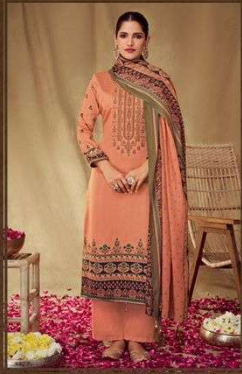

Karachi®
PRINTS

Nihaar

Karachi®
PRINTS

Nihaar

Karachi
♡ ♡ ♡
108

101

102

103

KURTA - Pure Jam Satin Pakistani Style Printed
With Elegant Neck Embroidery

SALWAAR - Cotton Dyed

CHUNNI - Pure Mal Mal Cotton Printed

Karachi®
PRINTS

Karachi
107

Karachi
104