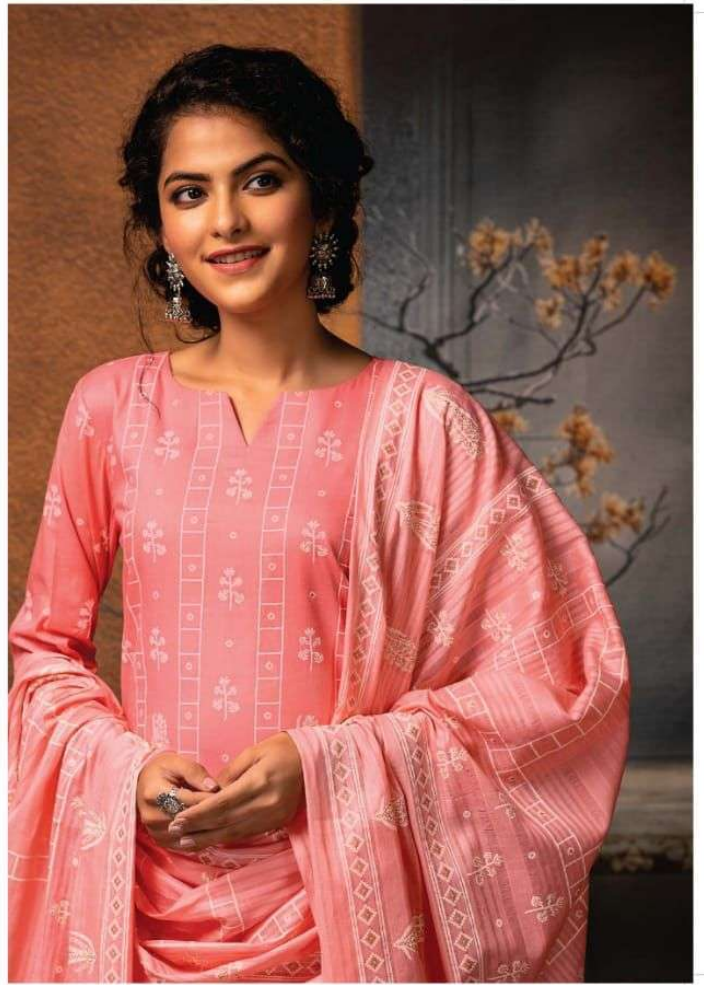

.2188 B.

.2189 A.

DEALER RATE LIST

BOOK NAME :- CHANCHAL

D. NO. :- 2187 TO 2190

FABRICS DETAIL

TOP :- Pure Cotton Print
BOTTAM :- Pure Cotton Dyed
DUP. :- Pure Mal Mal Print

DESIGNS :- 4 X 2 Colour (8 Pcs)