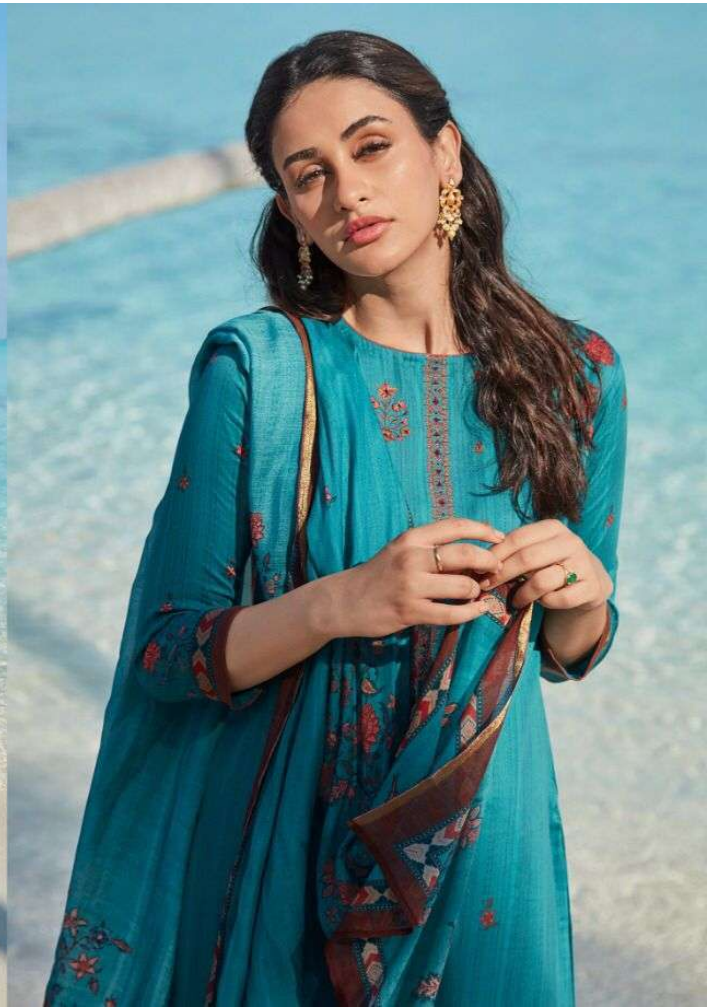

**Total Pieces: 6**

**Total Amount: 8,070 +GST**

FROM VARSHA FASHION

Dj-26