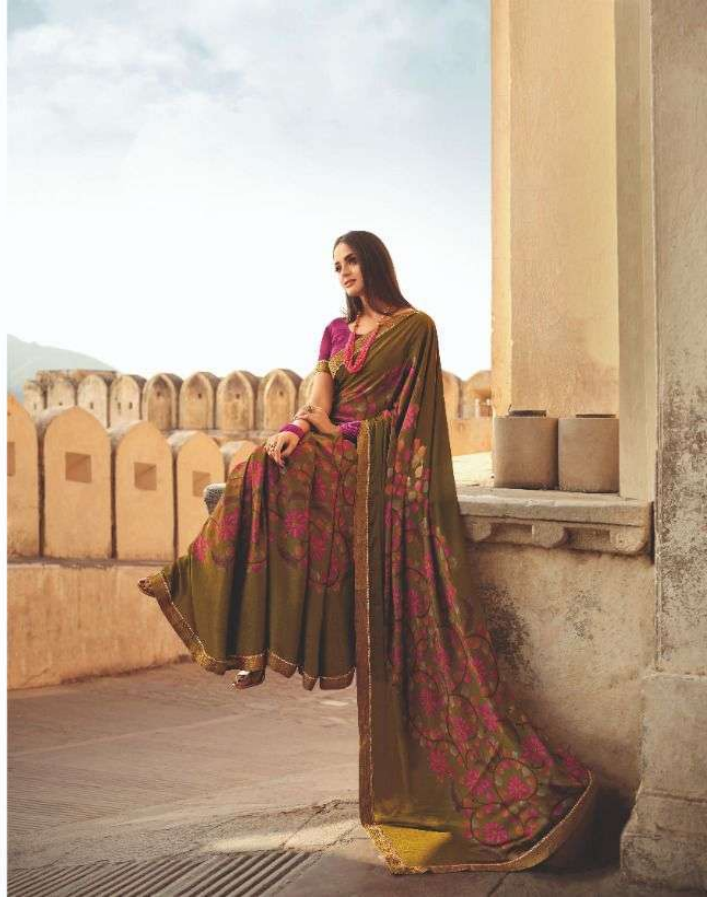

THE ART

| 21458 |