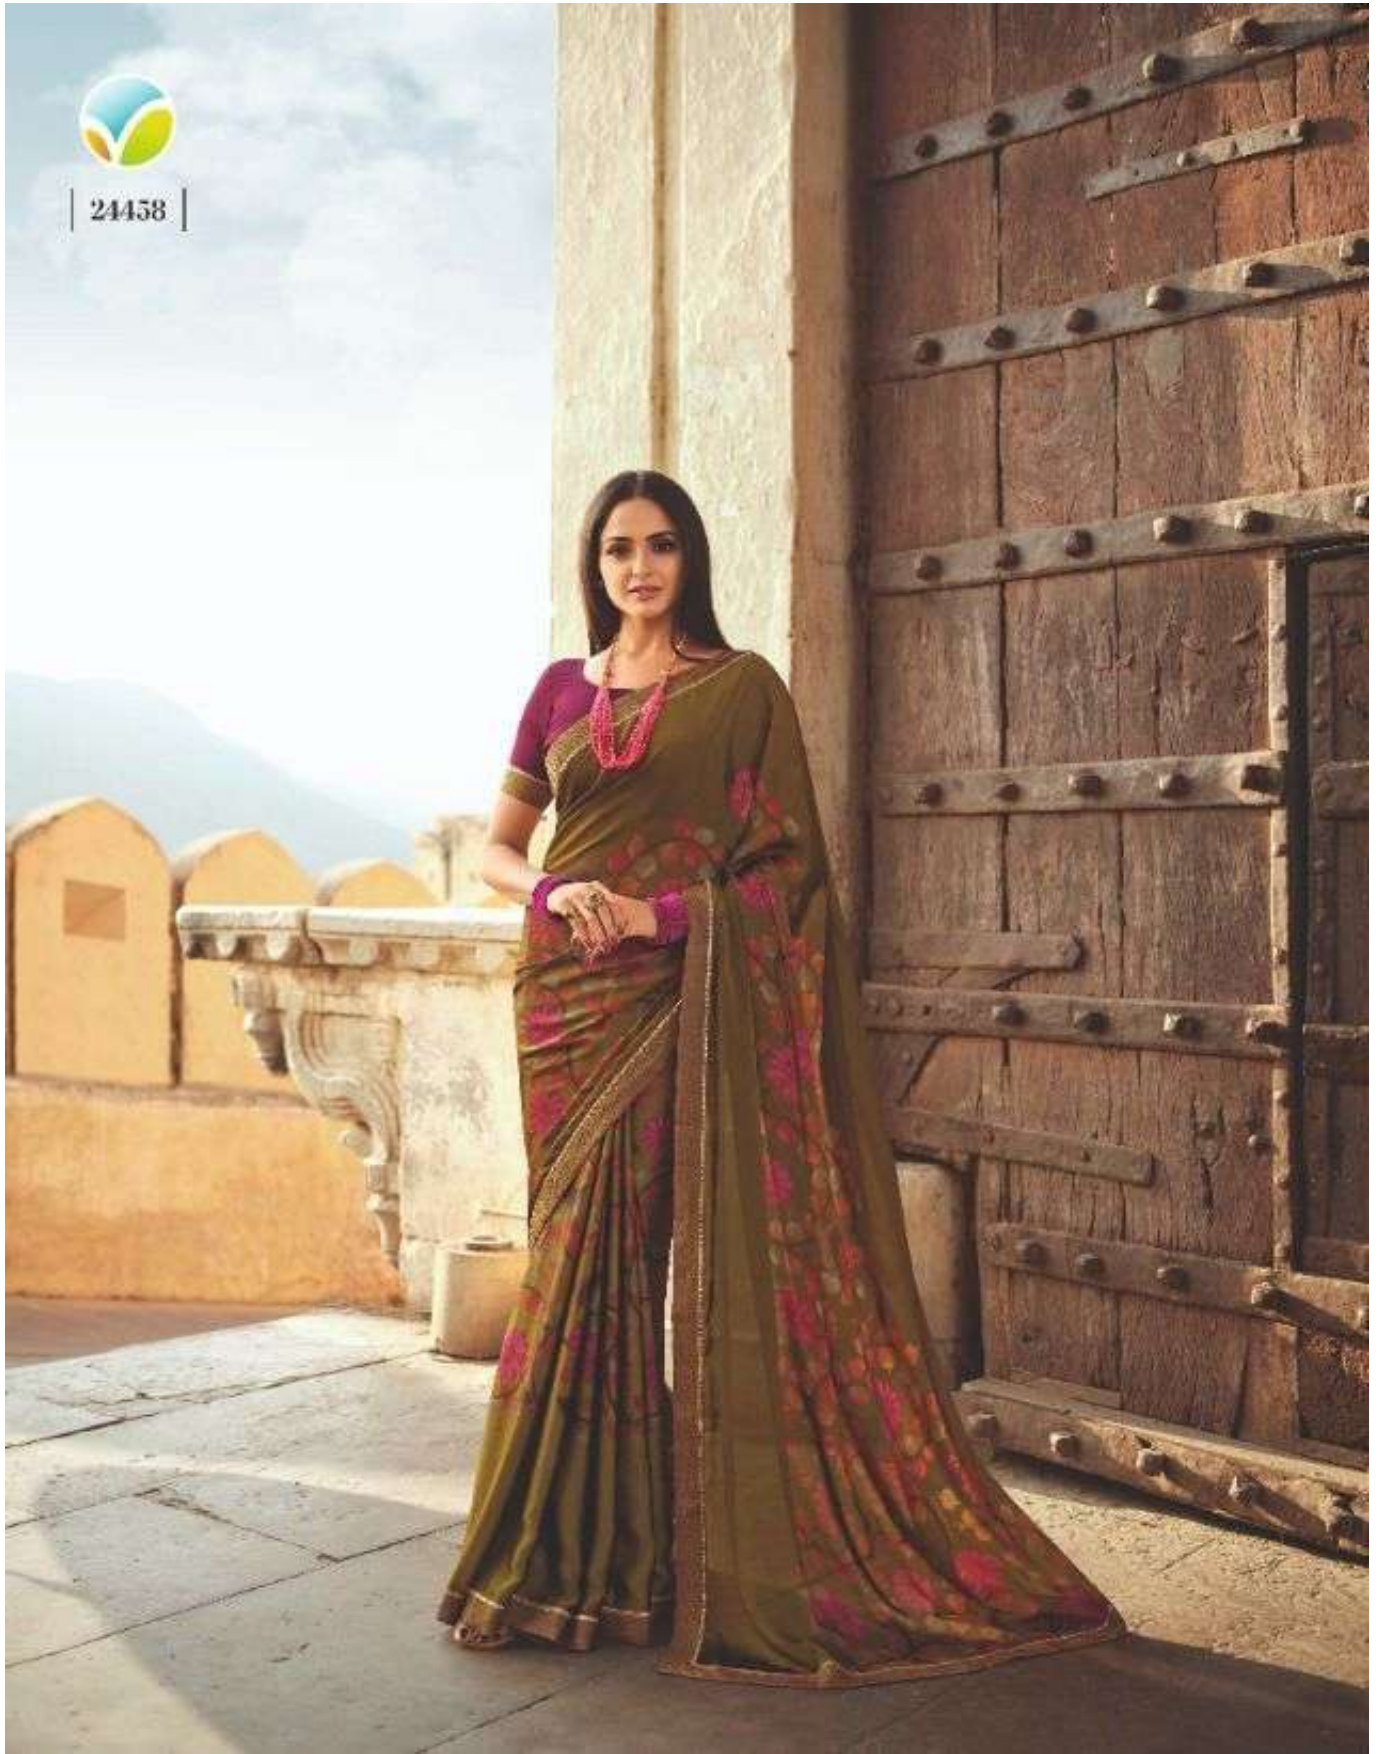

| 24458 |

SHEESHA STARWALK-69

FABRIC DETAILS

SAREE
PRINTED SILK GEORGETTE
WITH EMB BORDER

BLOUSE
SILK BLOUSE WITH
EMB BORDER

HSN CODE-54075230

VINAY FASHION LLP
@vinay.f

THE STUNNER

24457

| 24453 |

THE MAGIC

Continuing trends, rising patterns, reminiscent of the vibrant and heritage of the country, both come together to form the patterns of grace and glamour. These are the art and creative patterns with uniquely spaced pop of colors, are best to speak some magic to your next one.

| 24456 |

| 24454 |

T H E BALANCE

Staking the right balance between
soft and dramatic, our next
collection offers choice promise to step all
eyes on you the minute where you are
located. Since this collection
includes Soft Future and adorable hues
that come with assistance in printed
floral motifs, making sure to set your
ethnic style game this season.