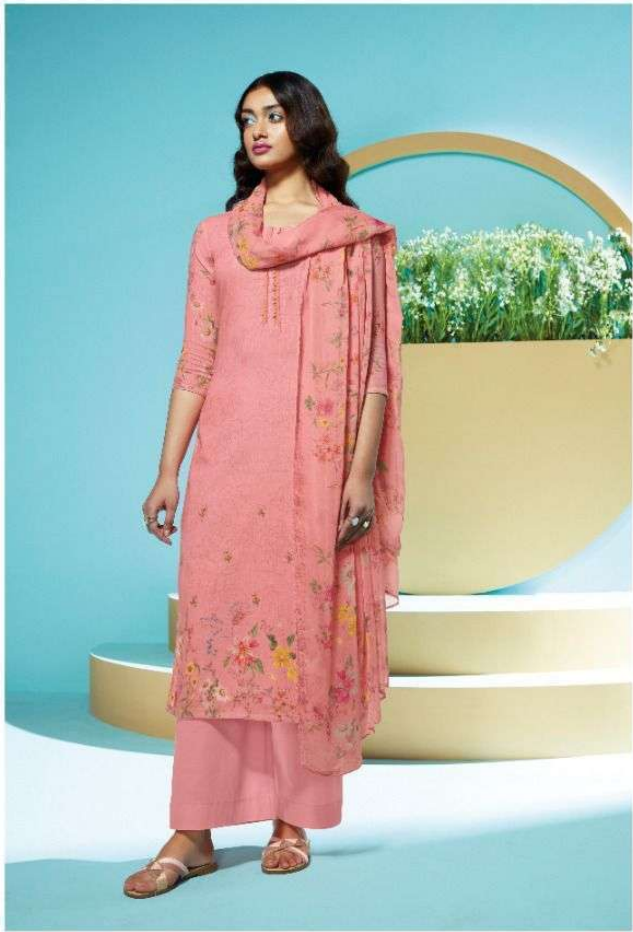

Ganga® / C0916