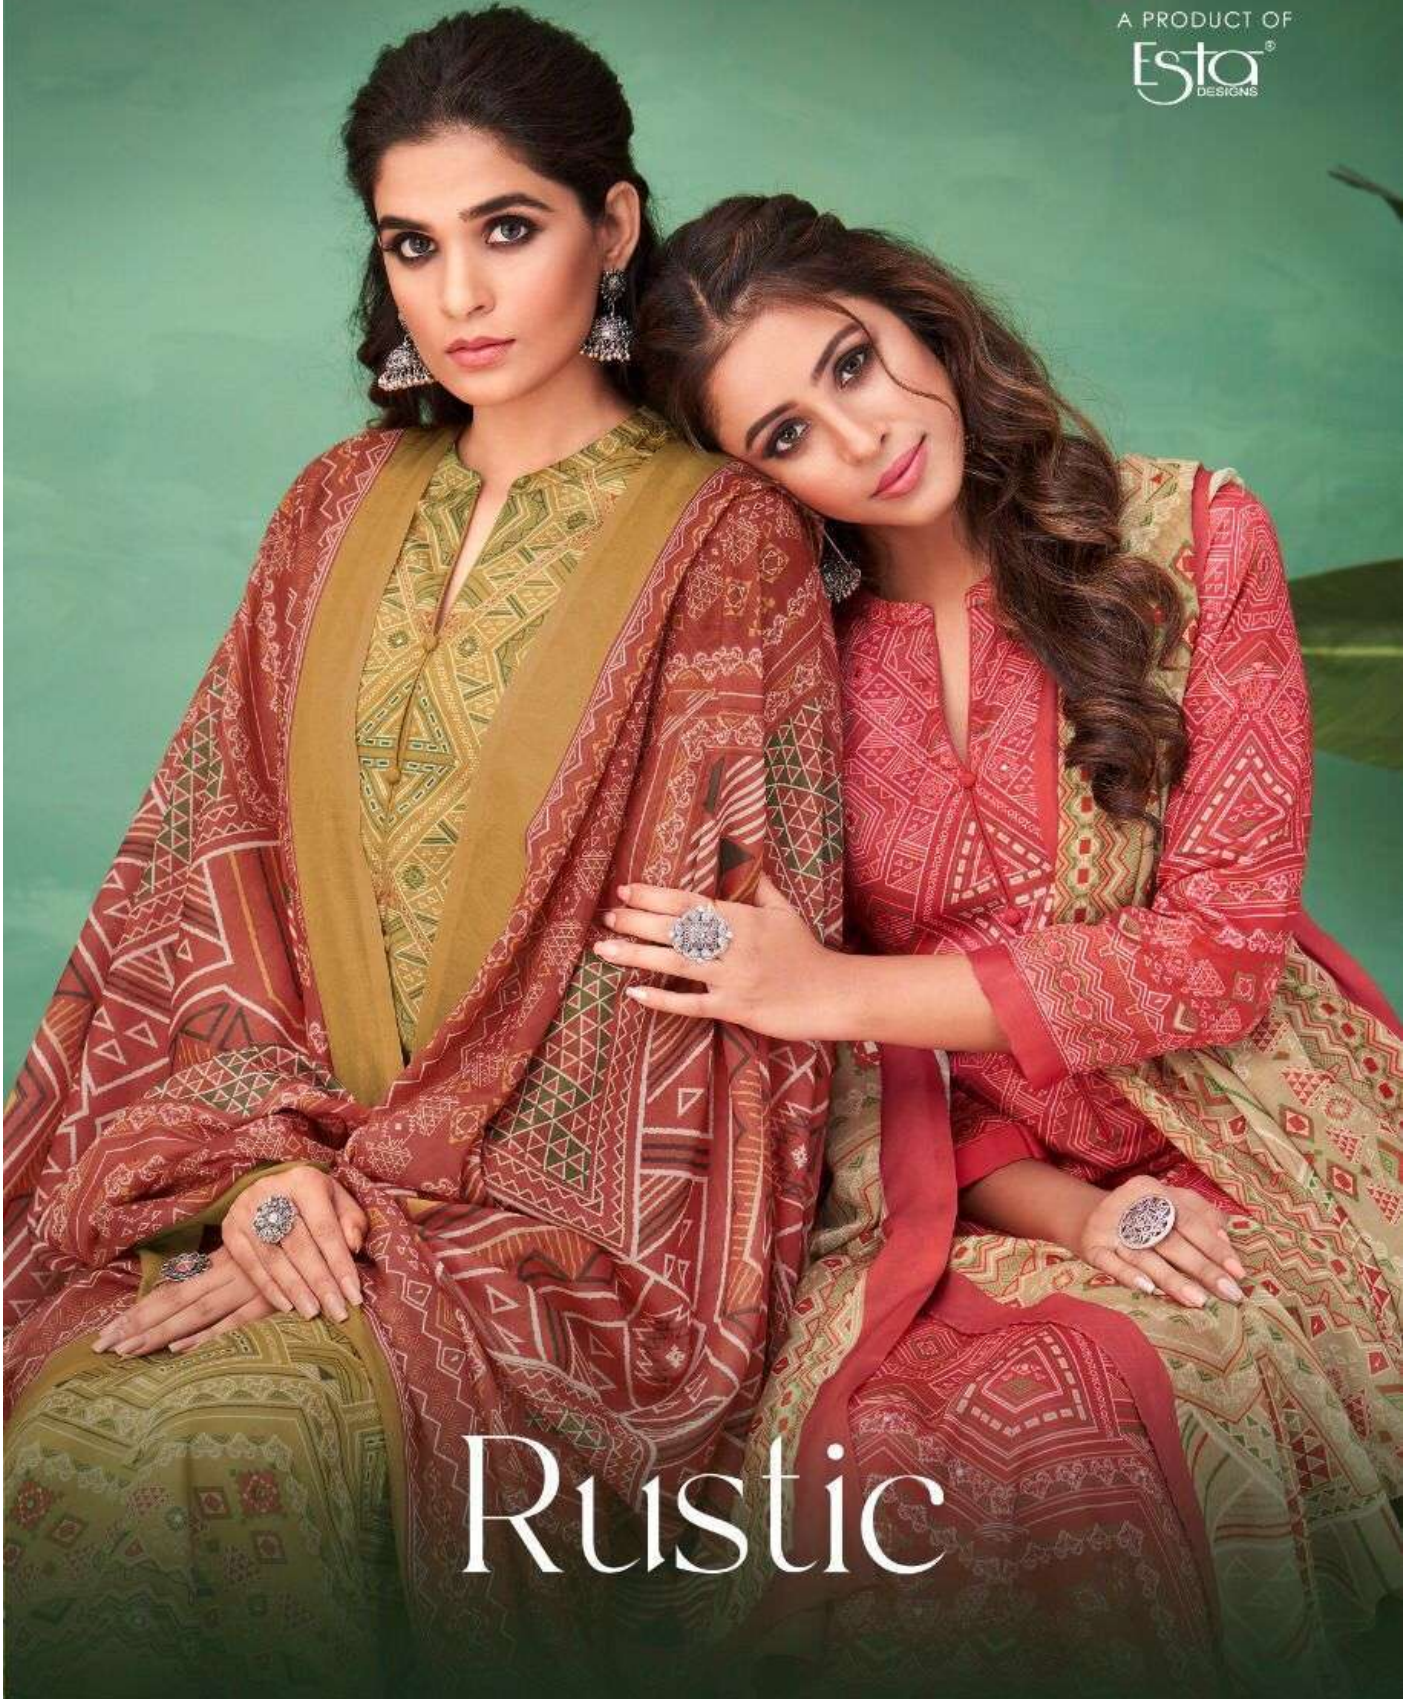

ای سائرہ

Esaira®

A PRODUCT OF

Esta®
DESIGNS

Rustic