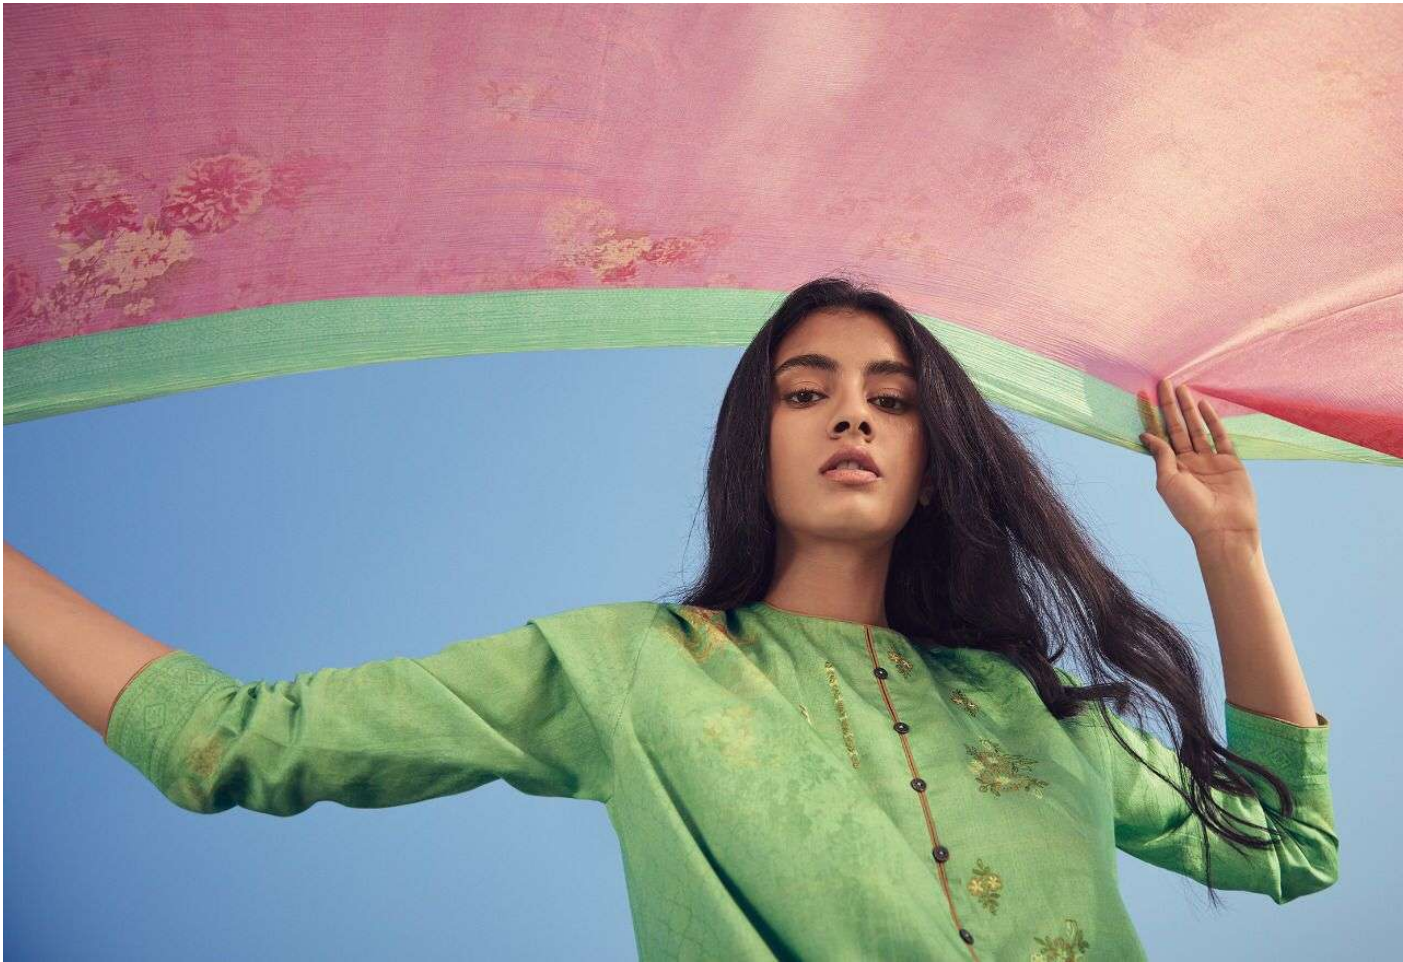

ehrum

shirin

ehrum

shirin

ehrum

shirin

DESIGN NO.	CATALOG NAME	DESCRIPTION	PRICE
SR-21	SHIRIN	: TOP : COTTON SATIN PRINTED WITH EMBROIDERY : BOTTOM : COTTON SATIN SOLID : DUPATTA : COTTON MAL PRINTED	1295/-
SR-22	SHIRIN		1295/-
SR-23	SHIRIN		1295/-
SR-24	SHIRIN		1295/-
SR-25	SHIRIN		1295/-
SR-26	SHIRIN		1295/-

Total Pieces: 6

Total Amount: 7,770 +GST

FROM VARSHA FASHION

SR-26

SR-21

SR-22

SR-25

SR-26