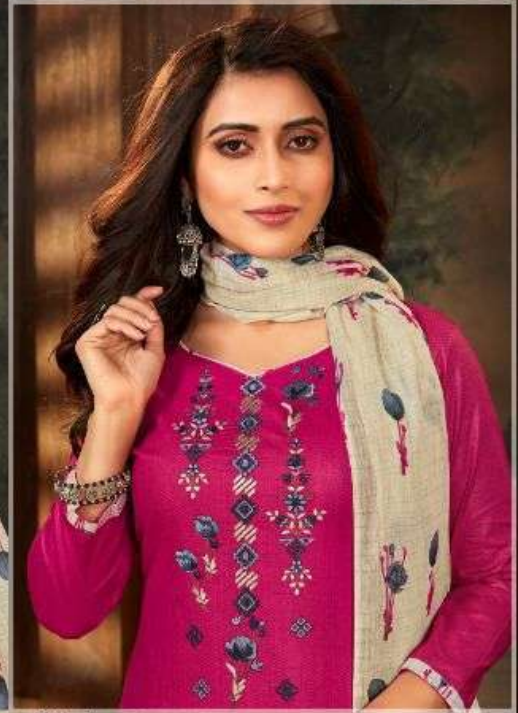

BALAJI^{TM}

Cotton
Designer Salwar Suit

Raspberry