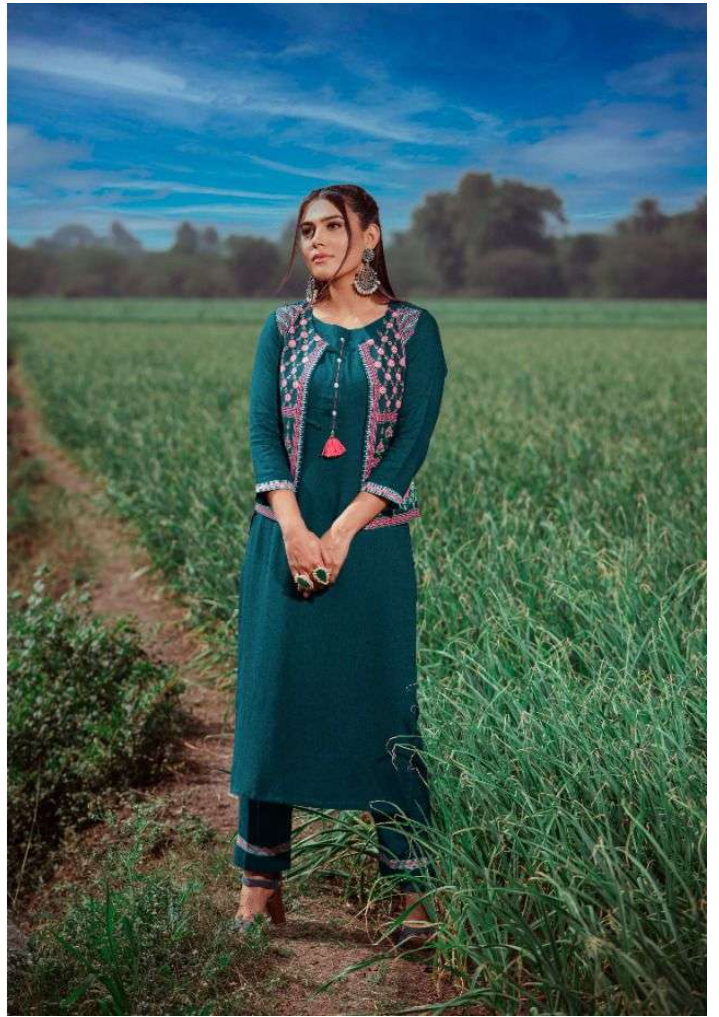

psyna®

Magical My Story

PUNJABI RUDI
1001