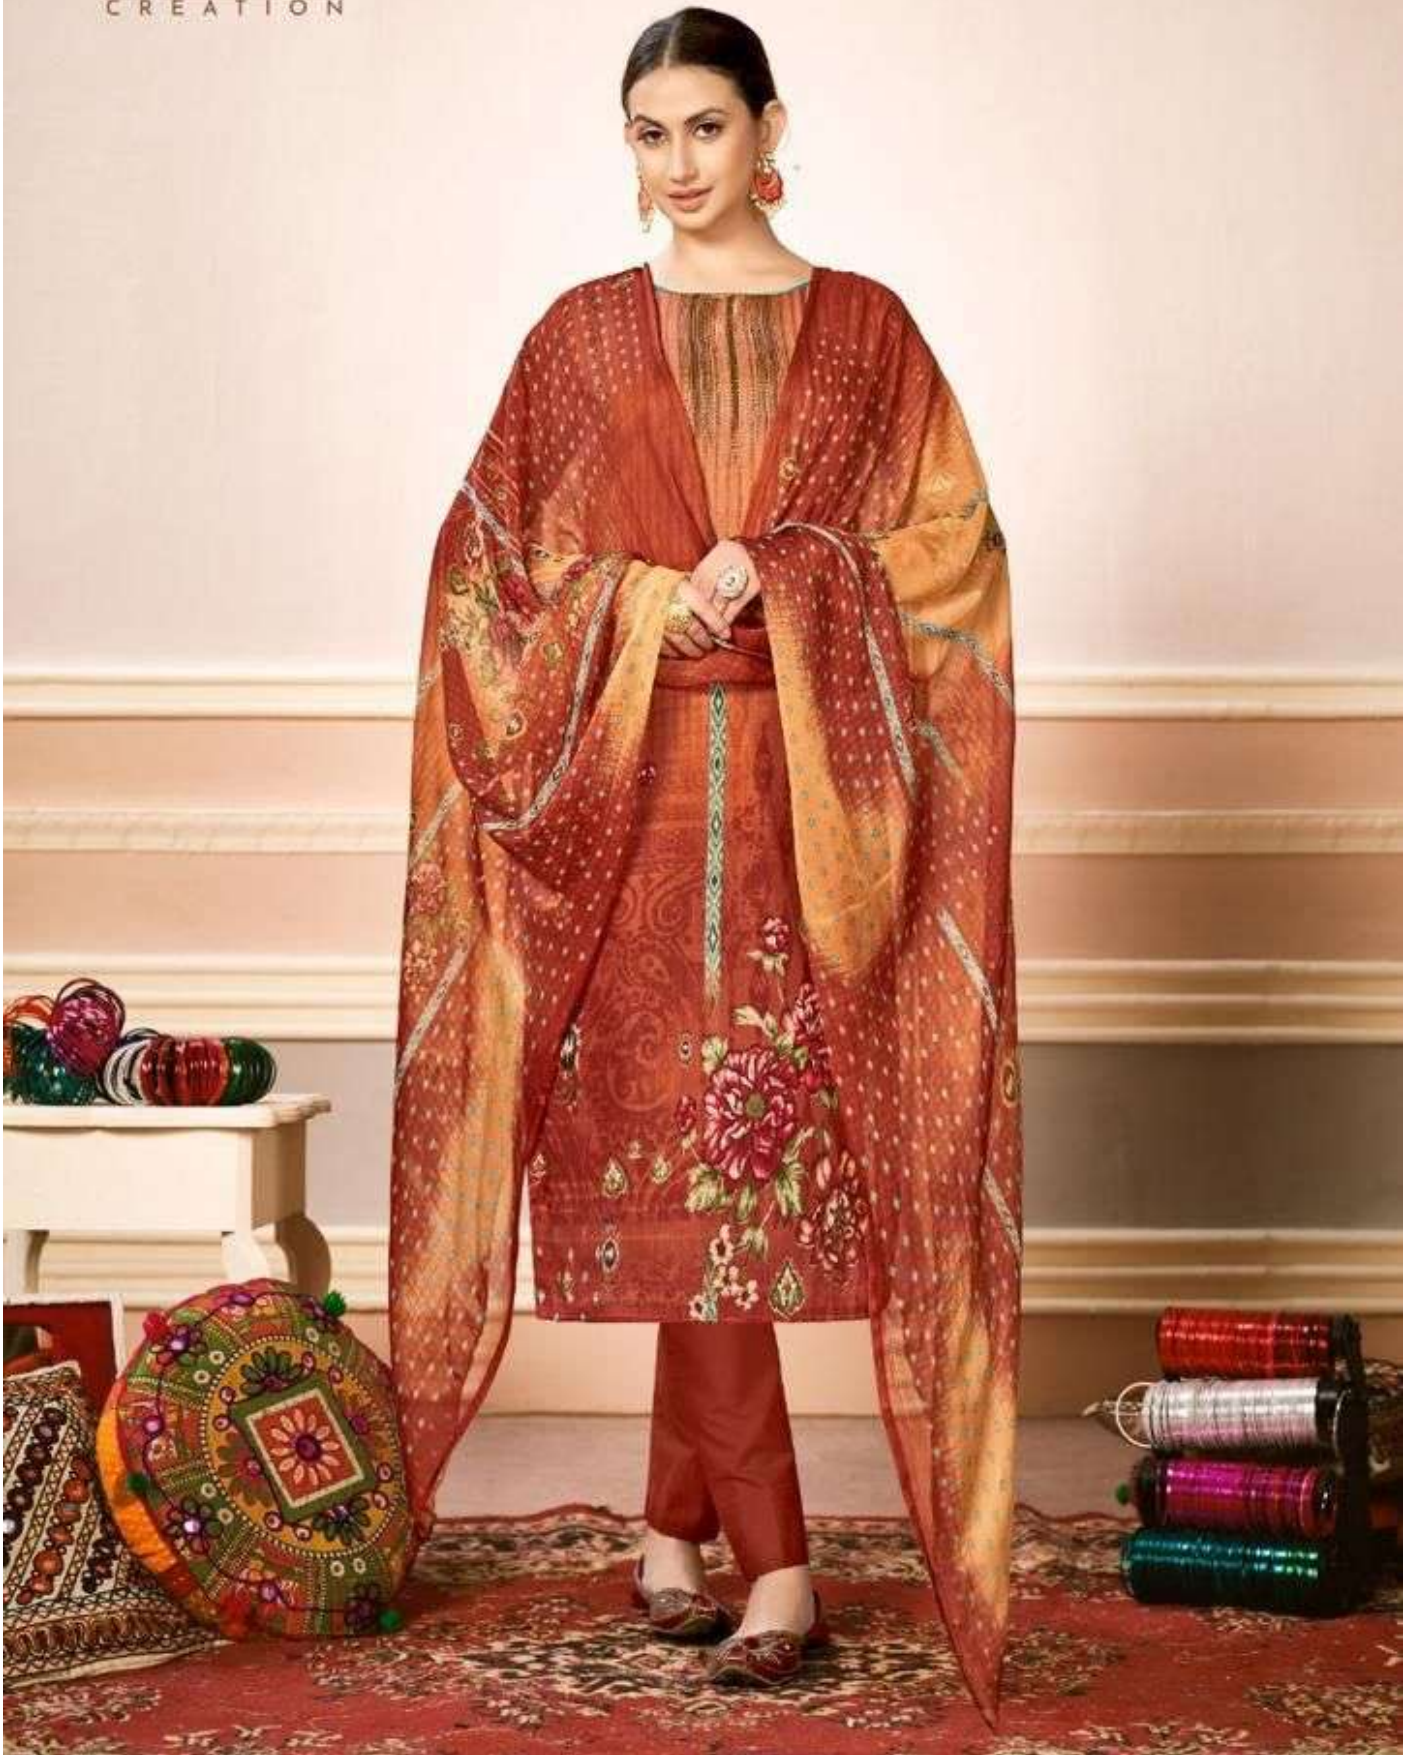

ROLI MOLLI®
CREATION