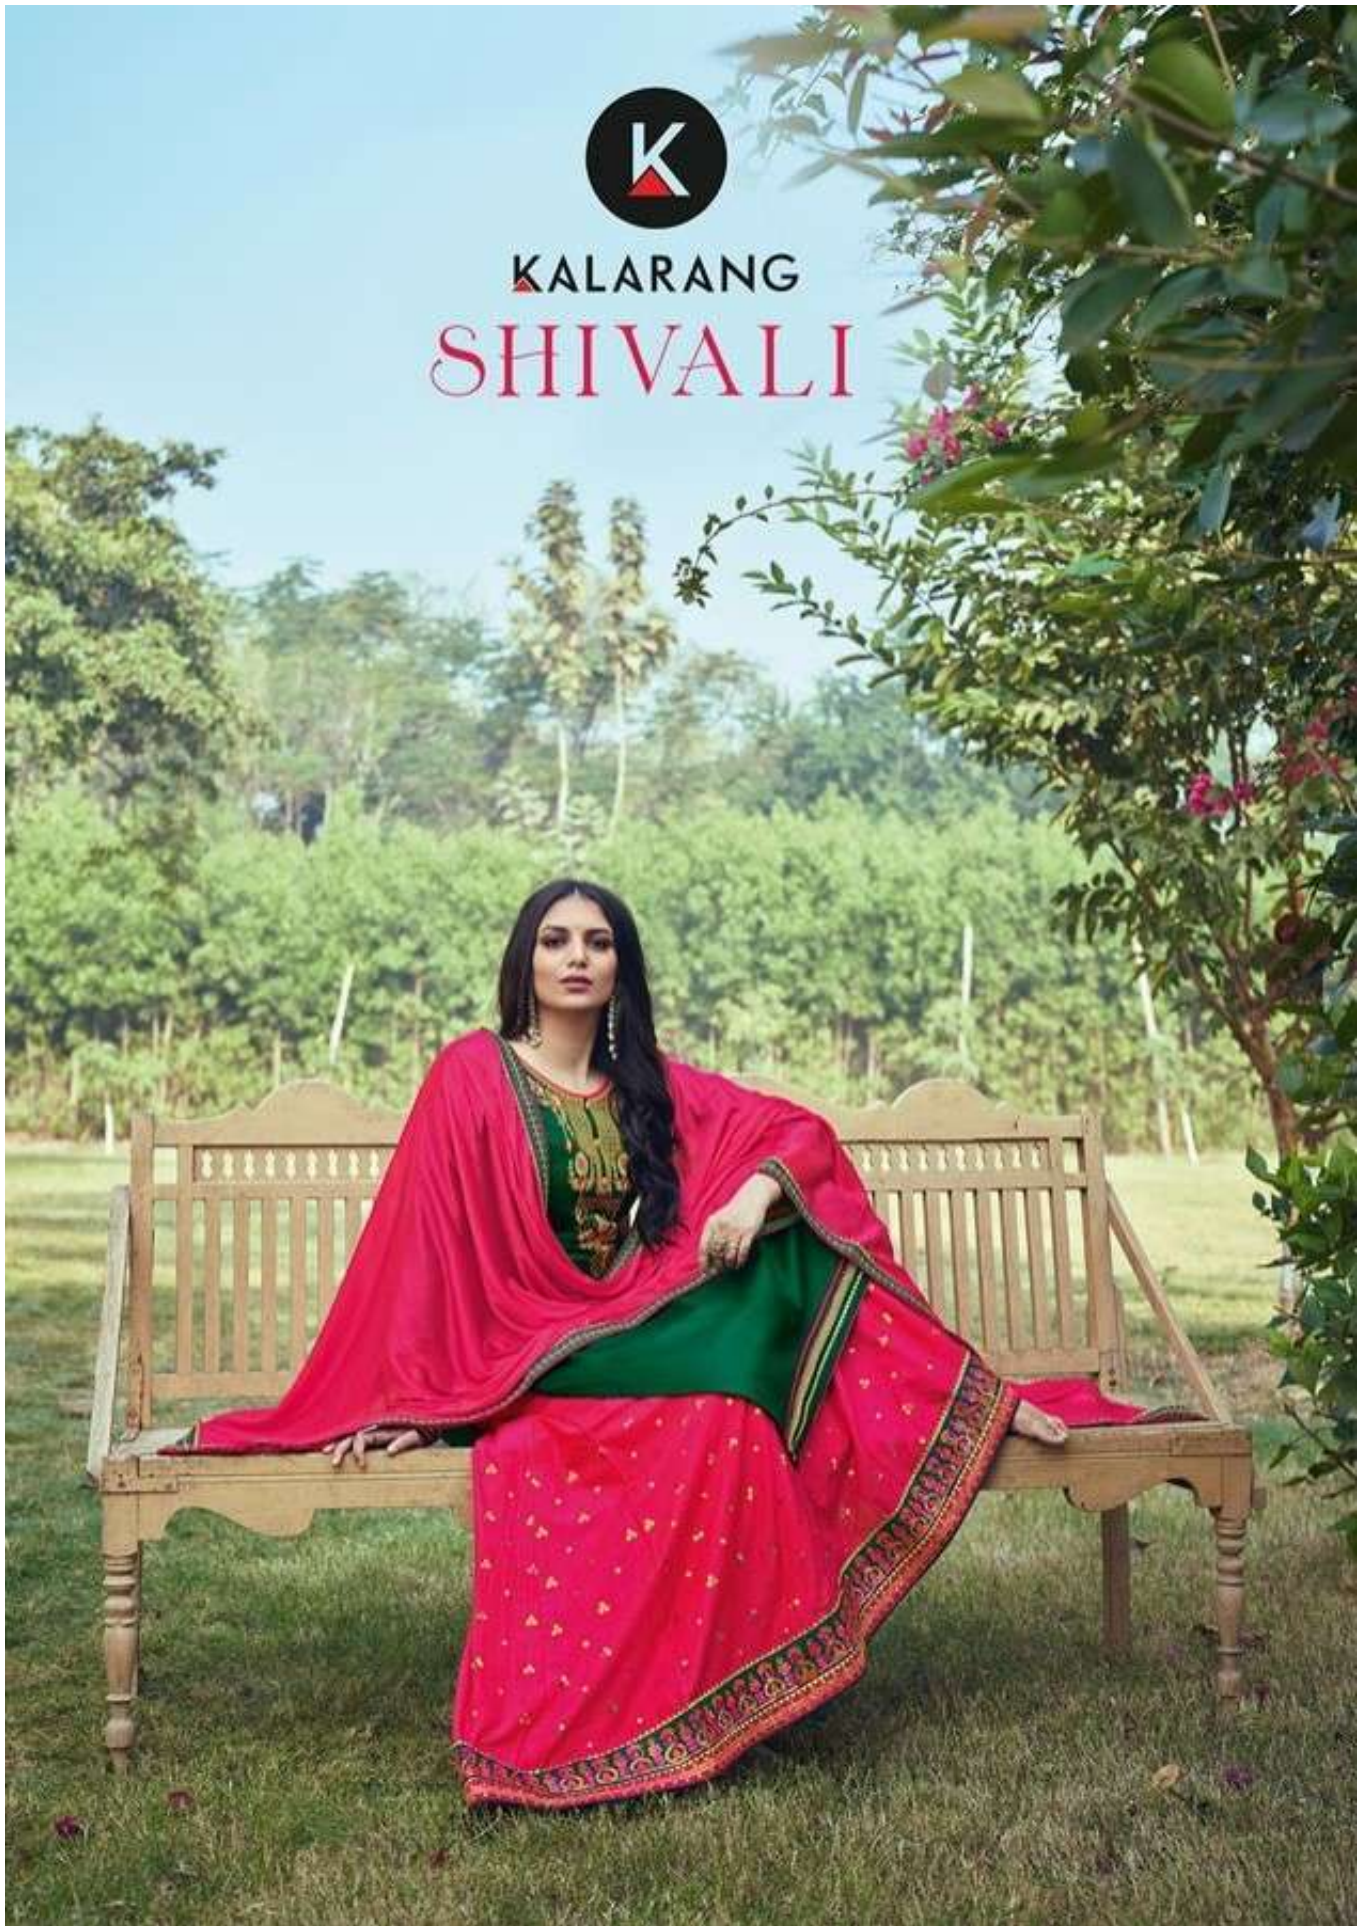

KALARANG
SHIVALI

KALARANG
SHIVALI

K
KALARANG

3632

3633
CLASSIC TOUCH

KALARANG

3631

3632

3633

3634

KALARANG

- **TOP** - JAM SILK COTTON WITH WORK
- **BOTTOM** - PURE COTTON WITH 7MM SEQUENCE WORK REDYWEAR
- **DUPATTA** - CHINON WITH FOUR SIDE LACE WORK
- **DESIGNS** - 04

Catalogue :- SHIVALI

KALARANG