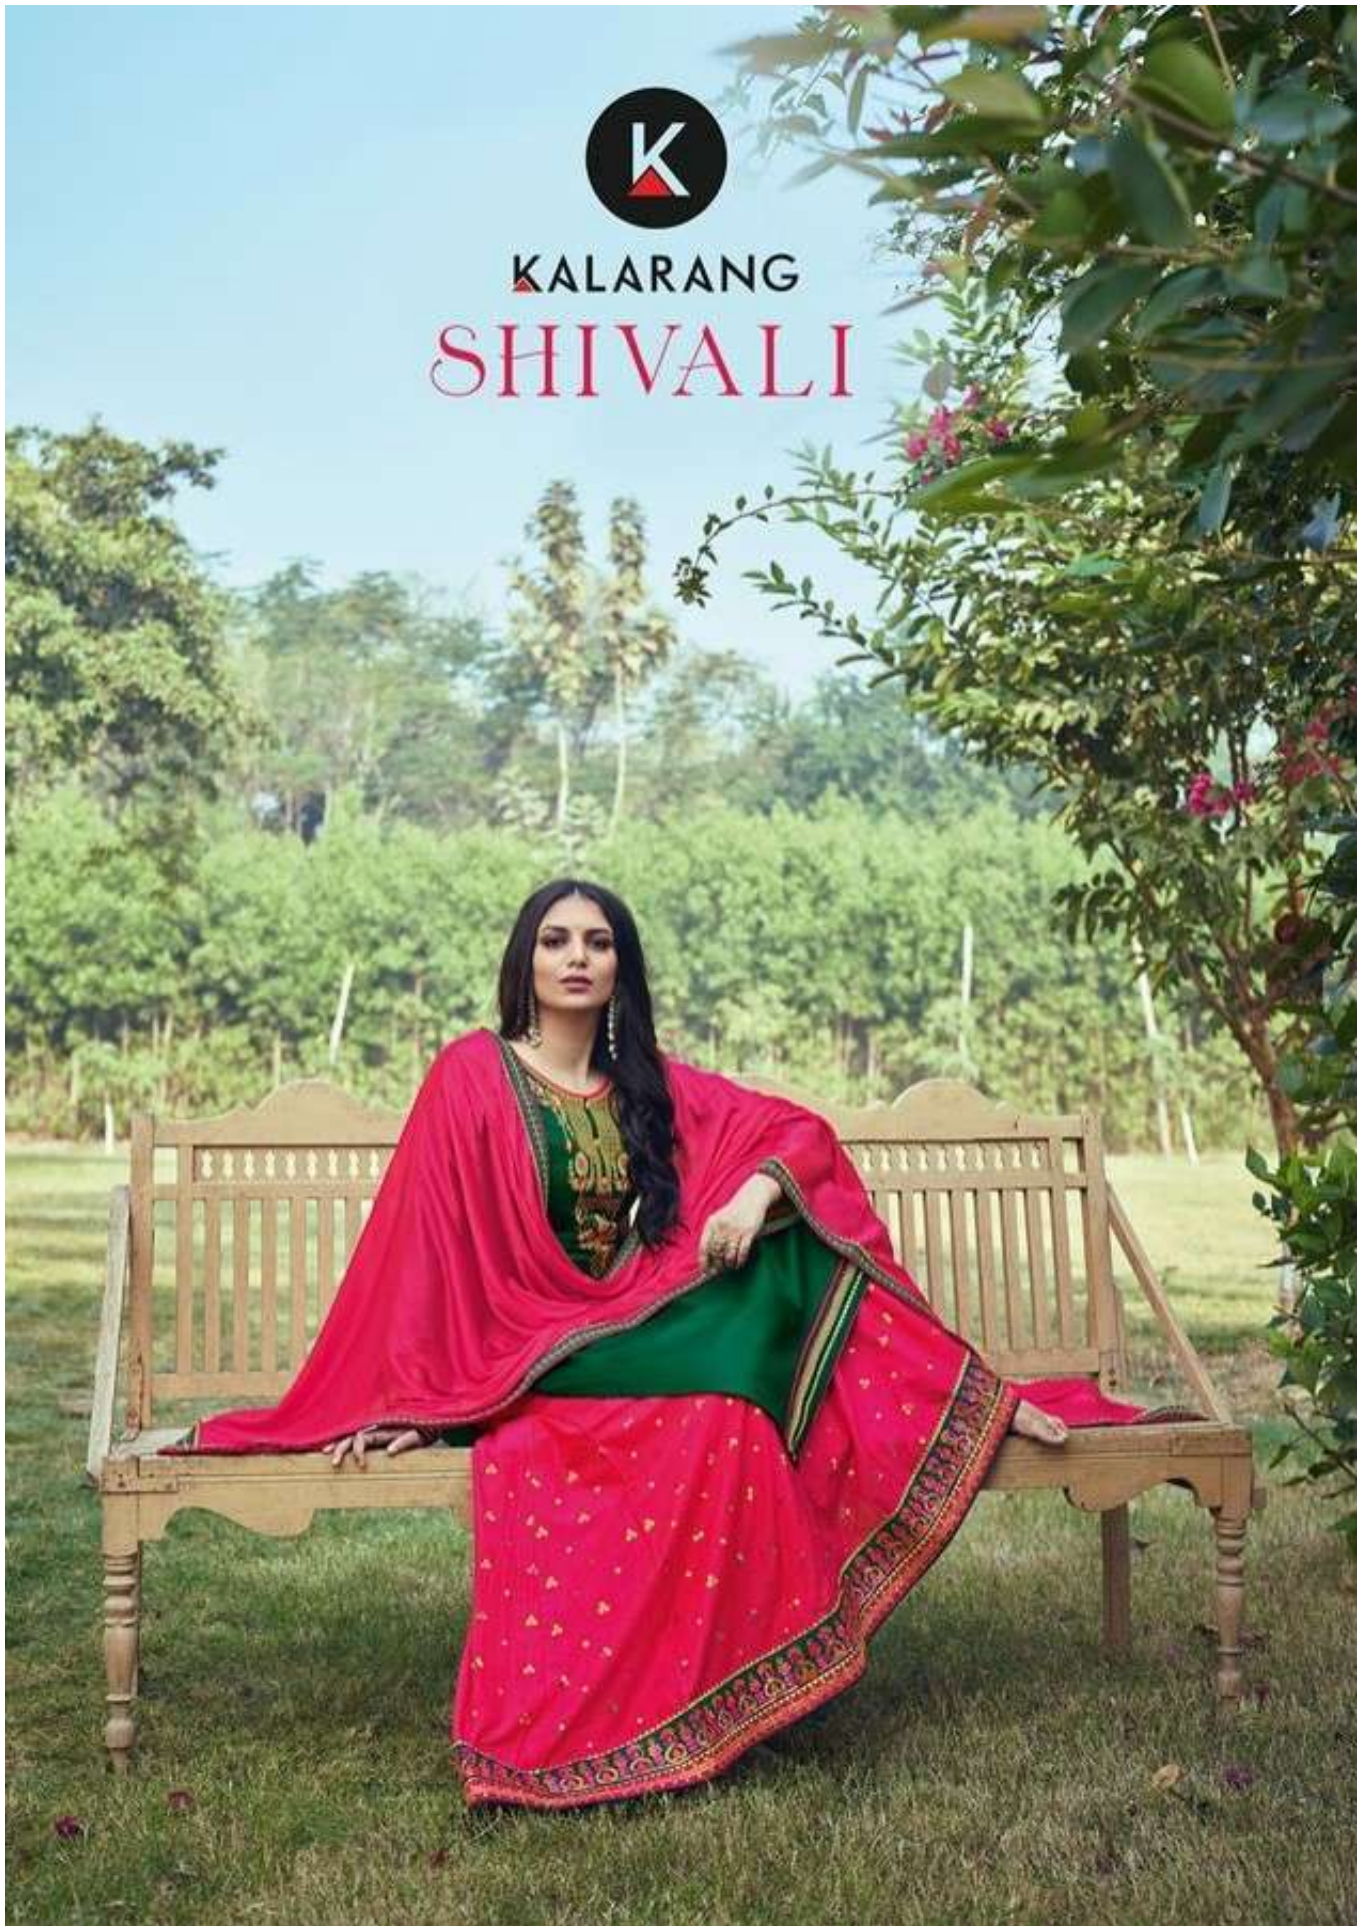

KALARANG  
SHIVALI

KALARANG  
SHIVALI

3633  
CLASSIC TOUCH

K  
KALARANG

3631

3632

3633

3634

**KALARANG**

- **TOP** - JAM SILK COTTON WITH WORK
- **BOTTOM** - PURE COTTON WITH 7MM SEQUENCE WORK REDYWEAR
- **DUPATTA** - CHINON WITH FOUR SIDE LACE WORK
- **DESIGNS** - 04

**Catalogue :- SHIVALI**

KALARANG