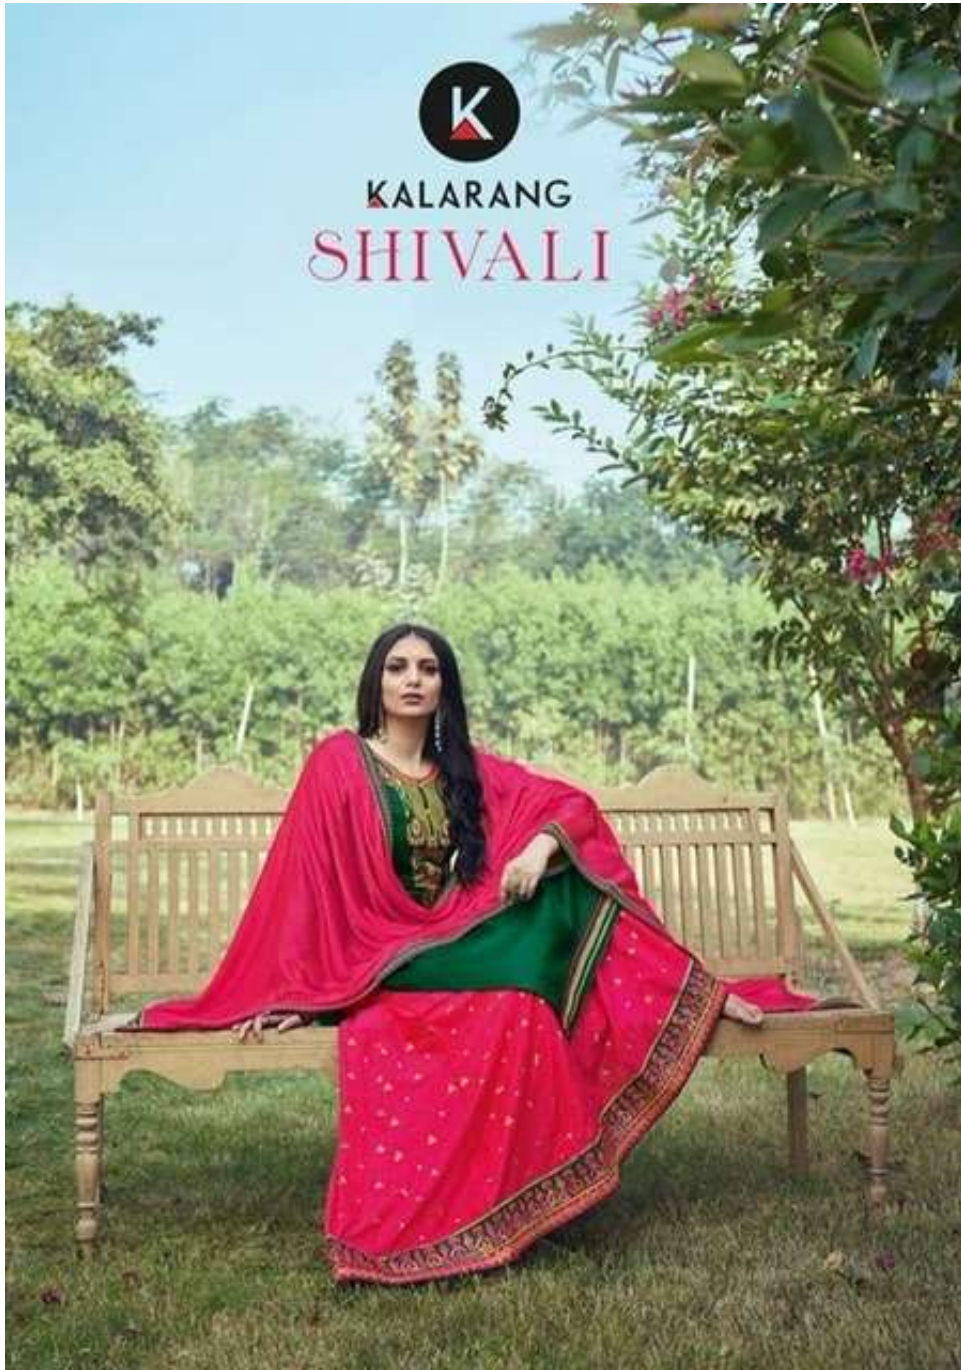

KALARANG  
SHIVALI

KALARANG  
SHIVALI

3633  
CLASSIC TOUCH

K  
KALARANG

3631

3632

3633

3634

**KALARANG**

- **TOP** - JAM SILK COTTON WITH WORK
- **BOTTOM** - PURE COTTON WITH 7MM SEQUENCE WORK REDYWEAR
- **DUPATTA** - CHINON WITH FOUR SIDE LACE WORK
- **DESIGNS** - 04

**Catalogue :- SHIVALI**

KALARANG