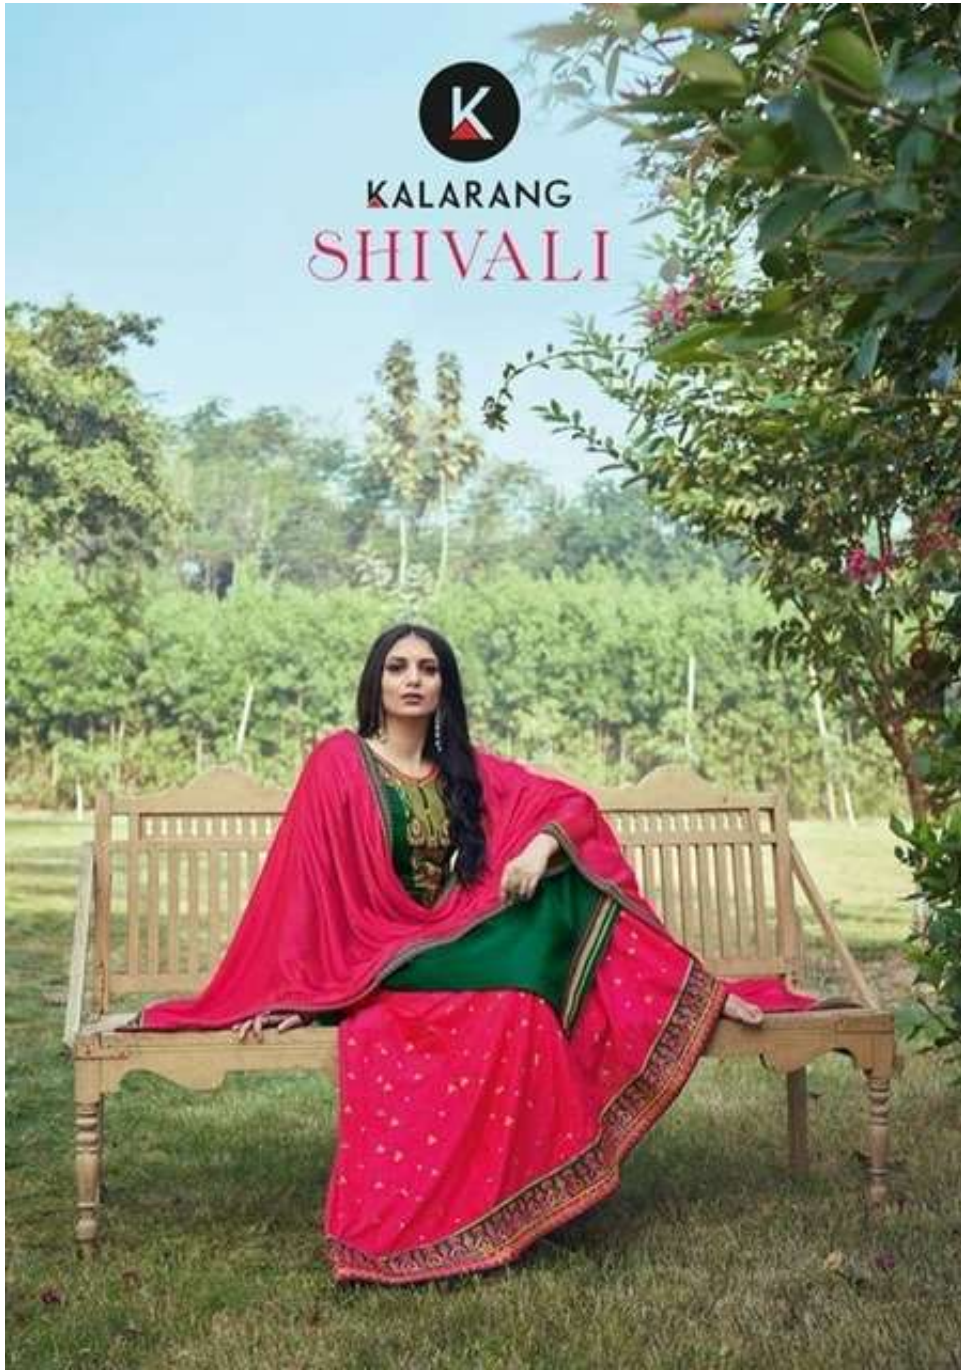

KALARANG
SHIVALI

KALARANG
SHIVALI

K
KALARANG

3632

3633
CLASSIC TOUCH

KALARANG

3631

3632

3633

3634

KALARANG

- **TOP** - JAM SILK COTTON WITH WORK
- **BOTTOM** - PURE COTTON WITH 7MM SEQUENCE WORK REDYWEAR
- **DUPATTA** - CHINON WITH FOUR SIDE LACE WORK
- **DESIGNS** - 04

Catalogue :- SHIVALI

KALARANG