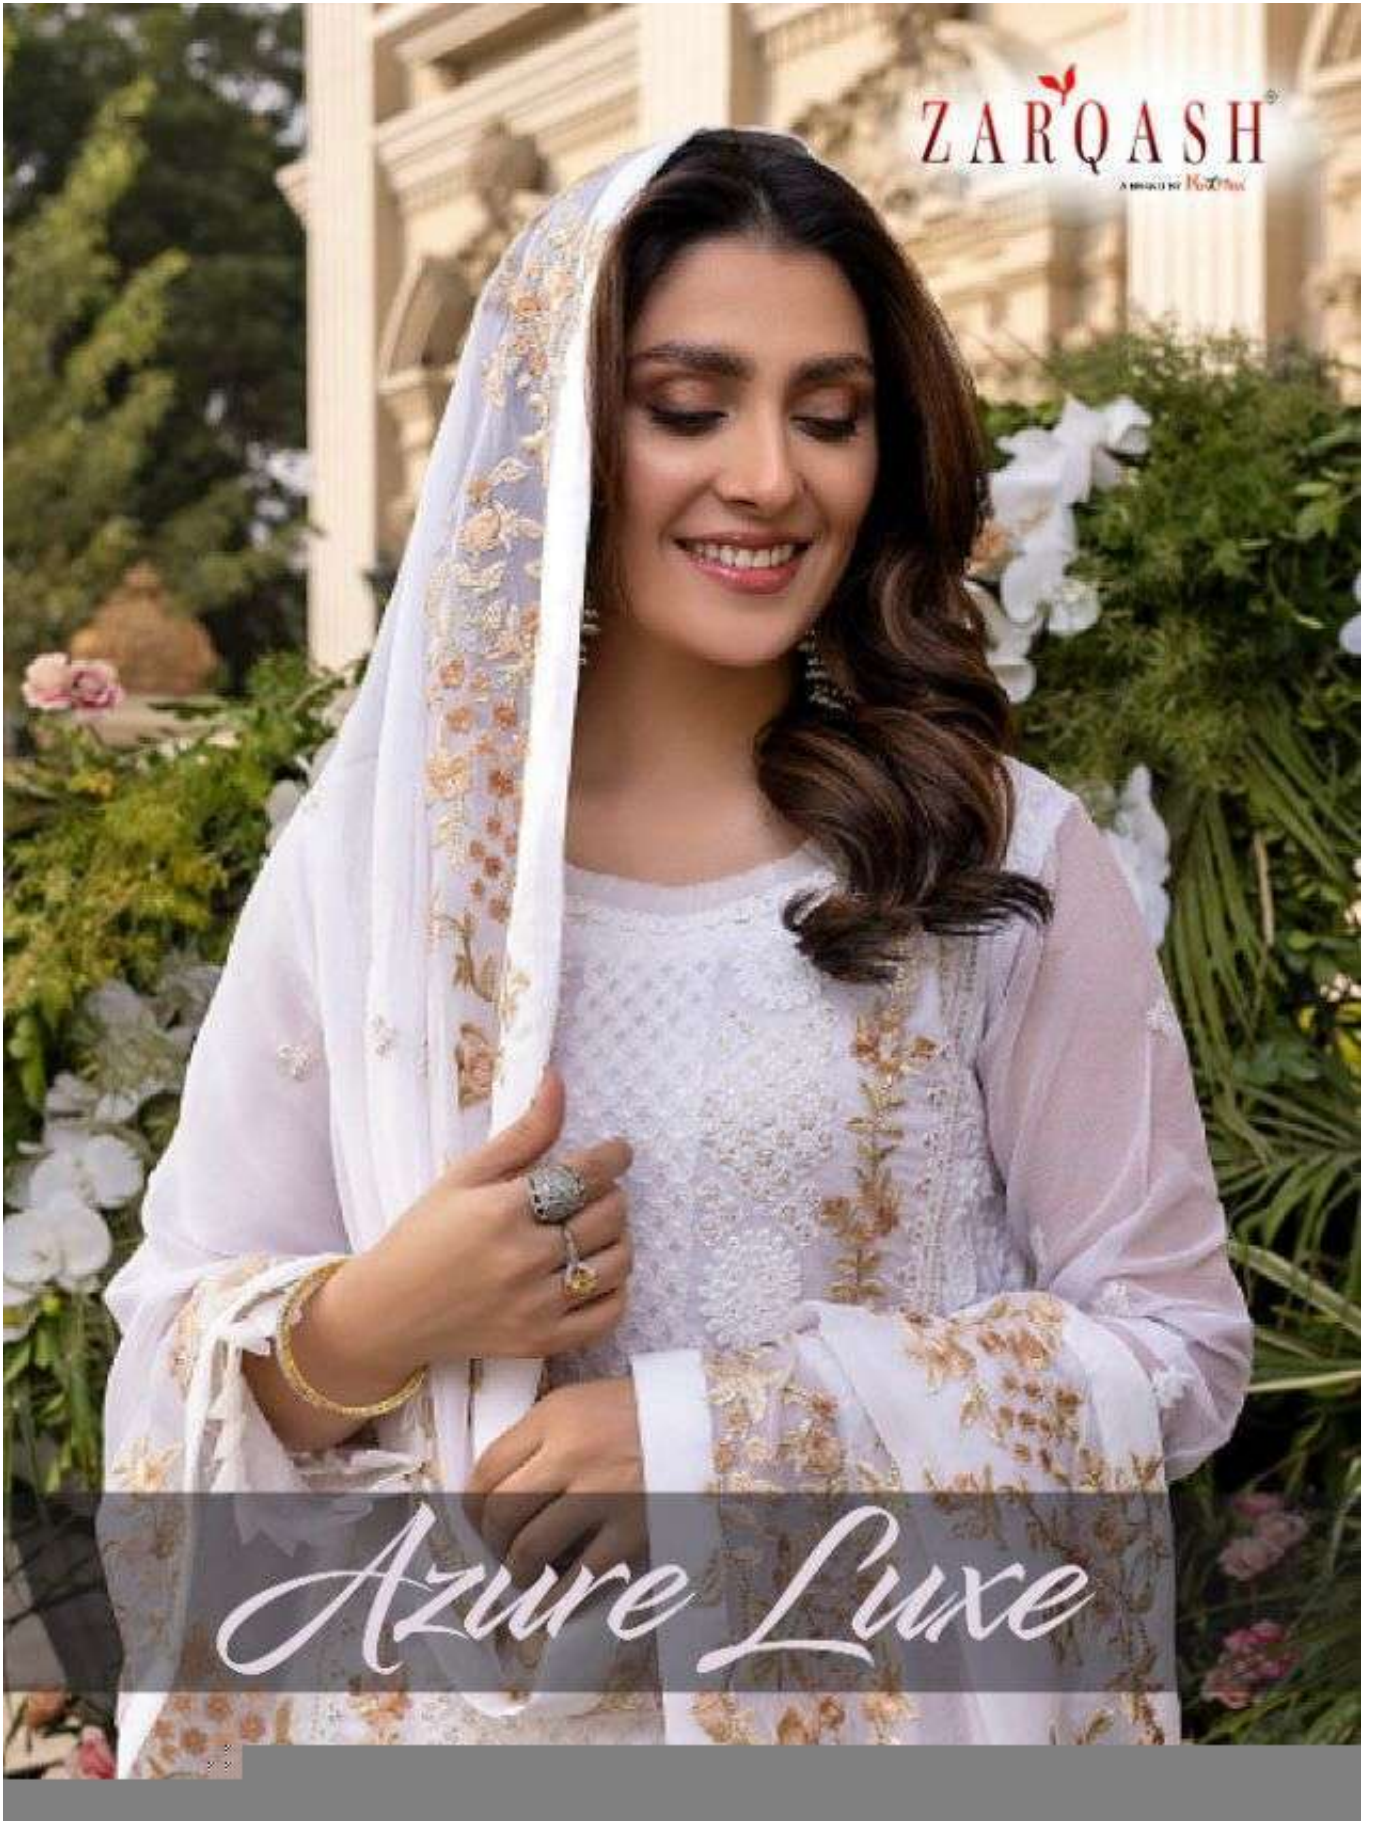

ZARQASH[®]
A member of PAF Group

Azure Luxe

Z -2093

Z -2094

Z -2095

Z -2096

Z -2097

Top - Fox Georgette heavy embroidered, Longs - Top - Fox Georgette heavy embroidered

Top - Fox Georgette heavy embroidered
Inner Bottom - Heavy santoon
Dupatta - Butterfly net heavy embroidered
with frill lace

ZARQASH[®]
A BRAND BY PAKZOH

Azure Luxe

ZARQASH[®]

A BRAND BY KHAYYRA

ZARQASH™
A BRAND BY KOTYAY
Z-2096

Top - Fox Georgette heavy embroidered
Inner Bottom - Heavy santoon with patch emb

ZARQASH

A BRAND BY KHA

ZARQASH
A BRAND BY KHAYRA

40,000

Top - Fine Cottons heavy embroidered with flowers, heavy sequins, Duvet - Beautiful and heavy embroidered with full net

Top - Fox Georgette heavy embroidered Inner
Bottom - Heavy santoon
Dupatta - Butterfly net heavy embroidered
with frill lace