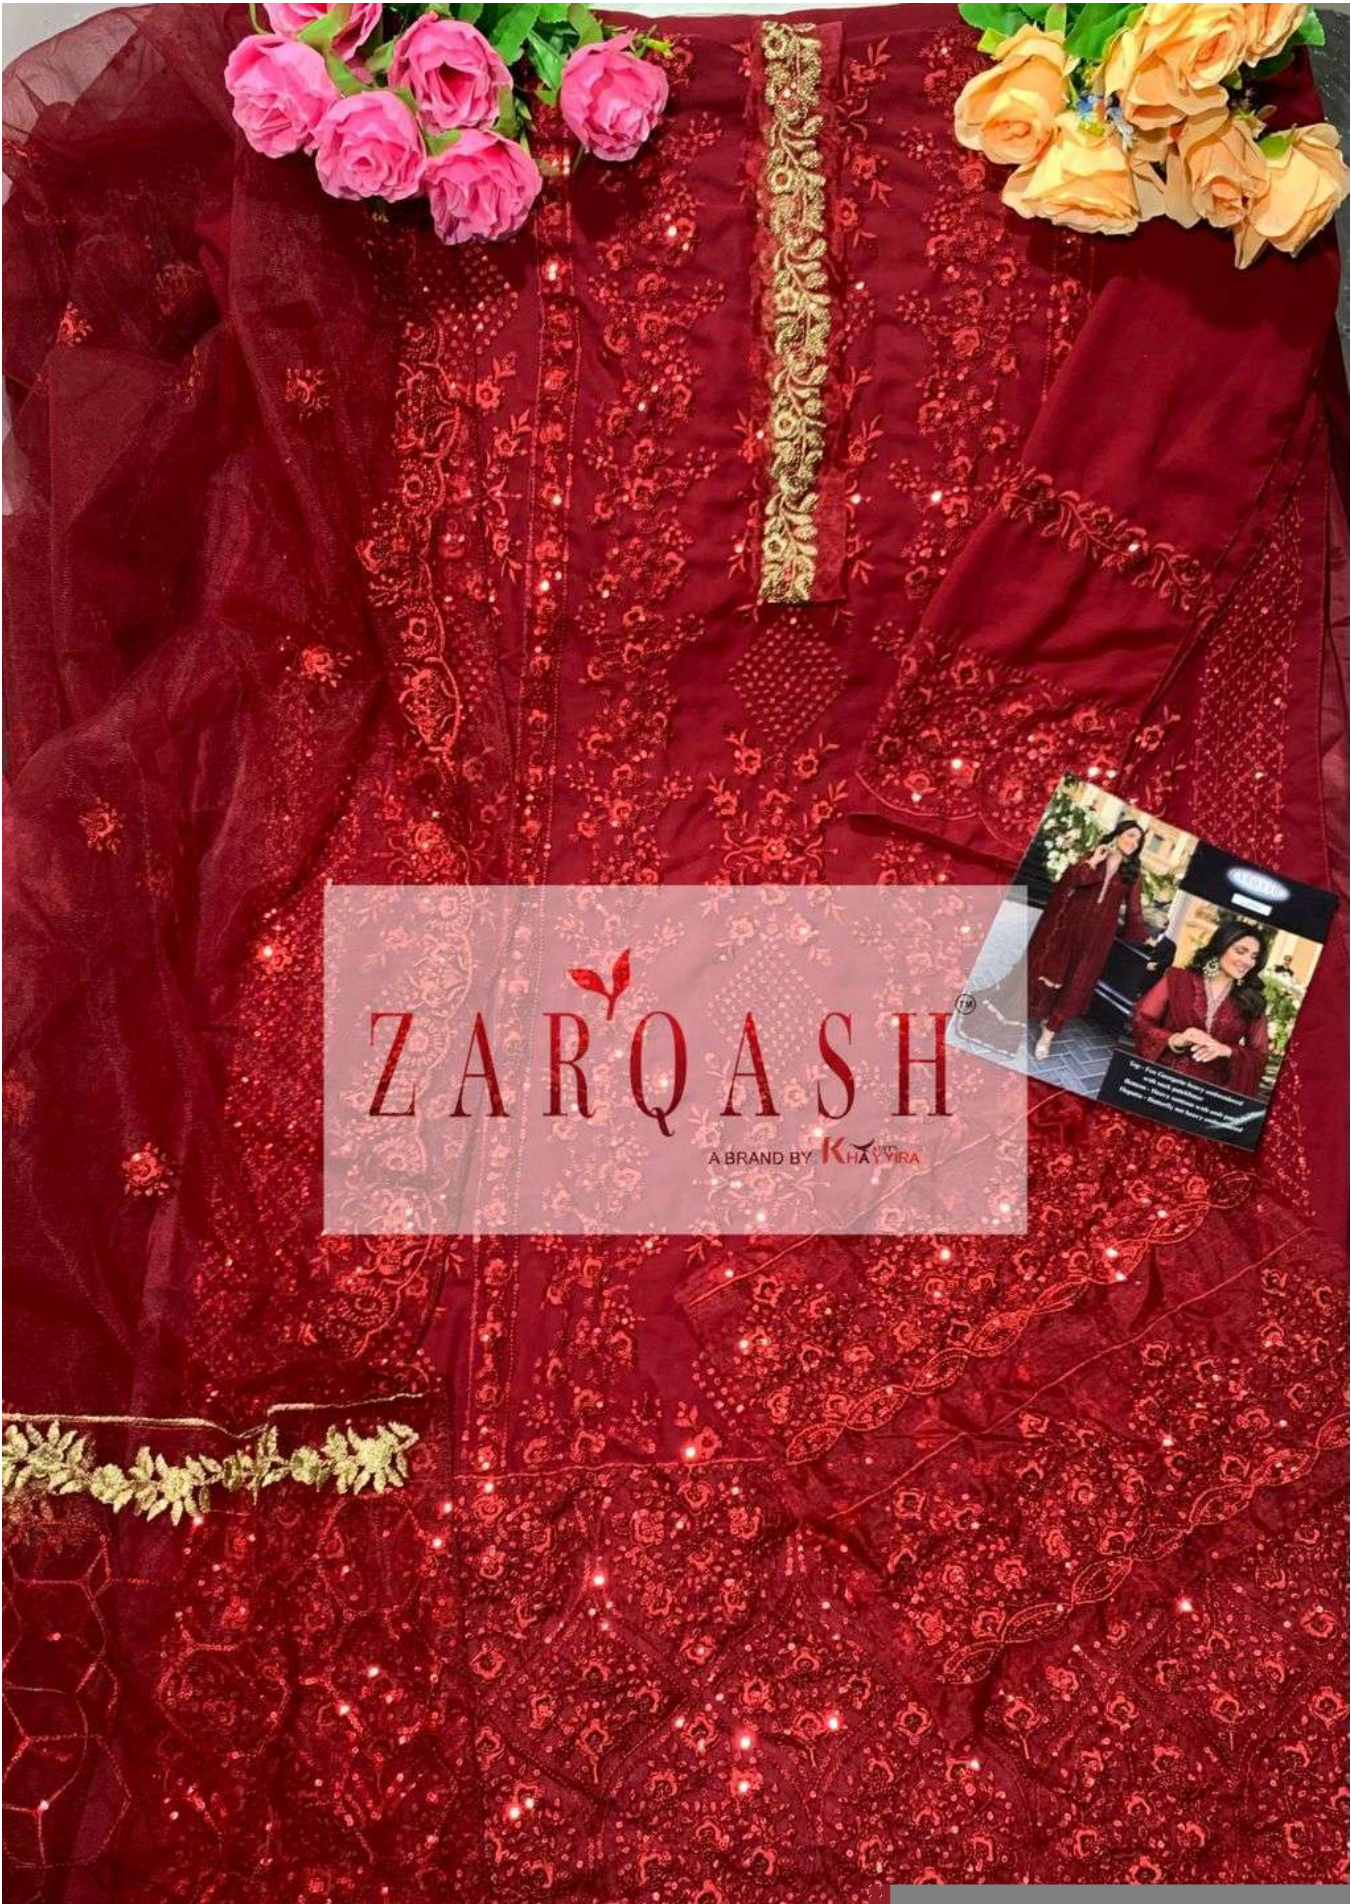

Top - Fox Georgette heavy embroidered
Inner Bottom - Heavy santoon
Dupatta - Butterfly net heavy embroidered
with frill lace

ZARQASH[®]
A BRAND BY PAKZOH

Azure Luxe

ZARQASH[®]

A BRAND BY KHAYYRA

ZARQASH™
A BRAND BY KOTYAY
Z-2096

Top - Fox Georgette heavy embroidered
Inner Bottom - Heavy santoon with patch emb

ZARQASH

A BRAND BY KHA

ZARQASH
A BRAND BY KHAYRA

40,000

Top - Fine Cottons heavy embroidered with flowers, heavy sequins, Duvet - Beautiful and heavy embroidered with full net

Top - Fox Georgette heavy embroidered Inner
Bottom - Heavy santoon
Dupatta - Butterfly net heavy embroidered
with frill lace