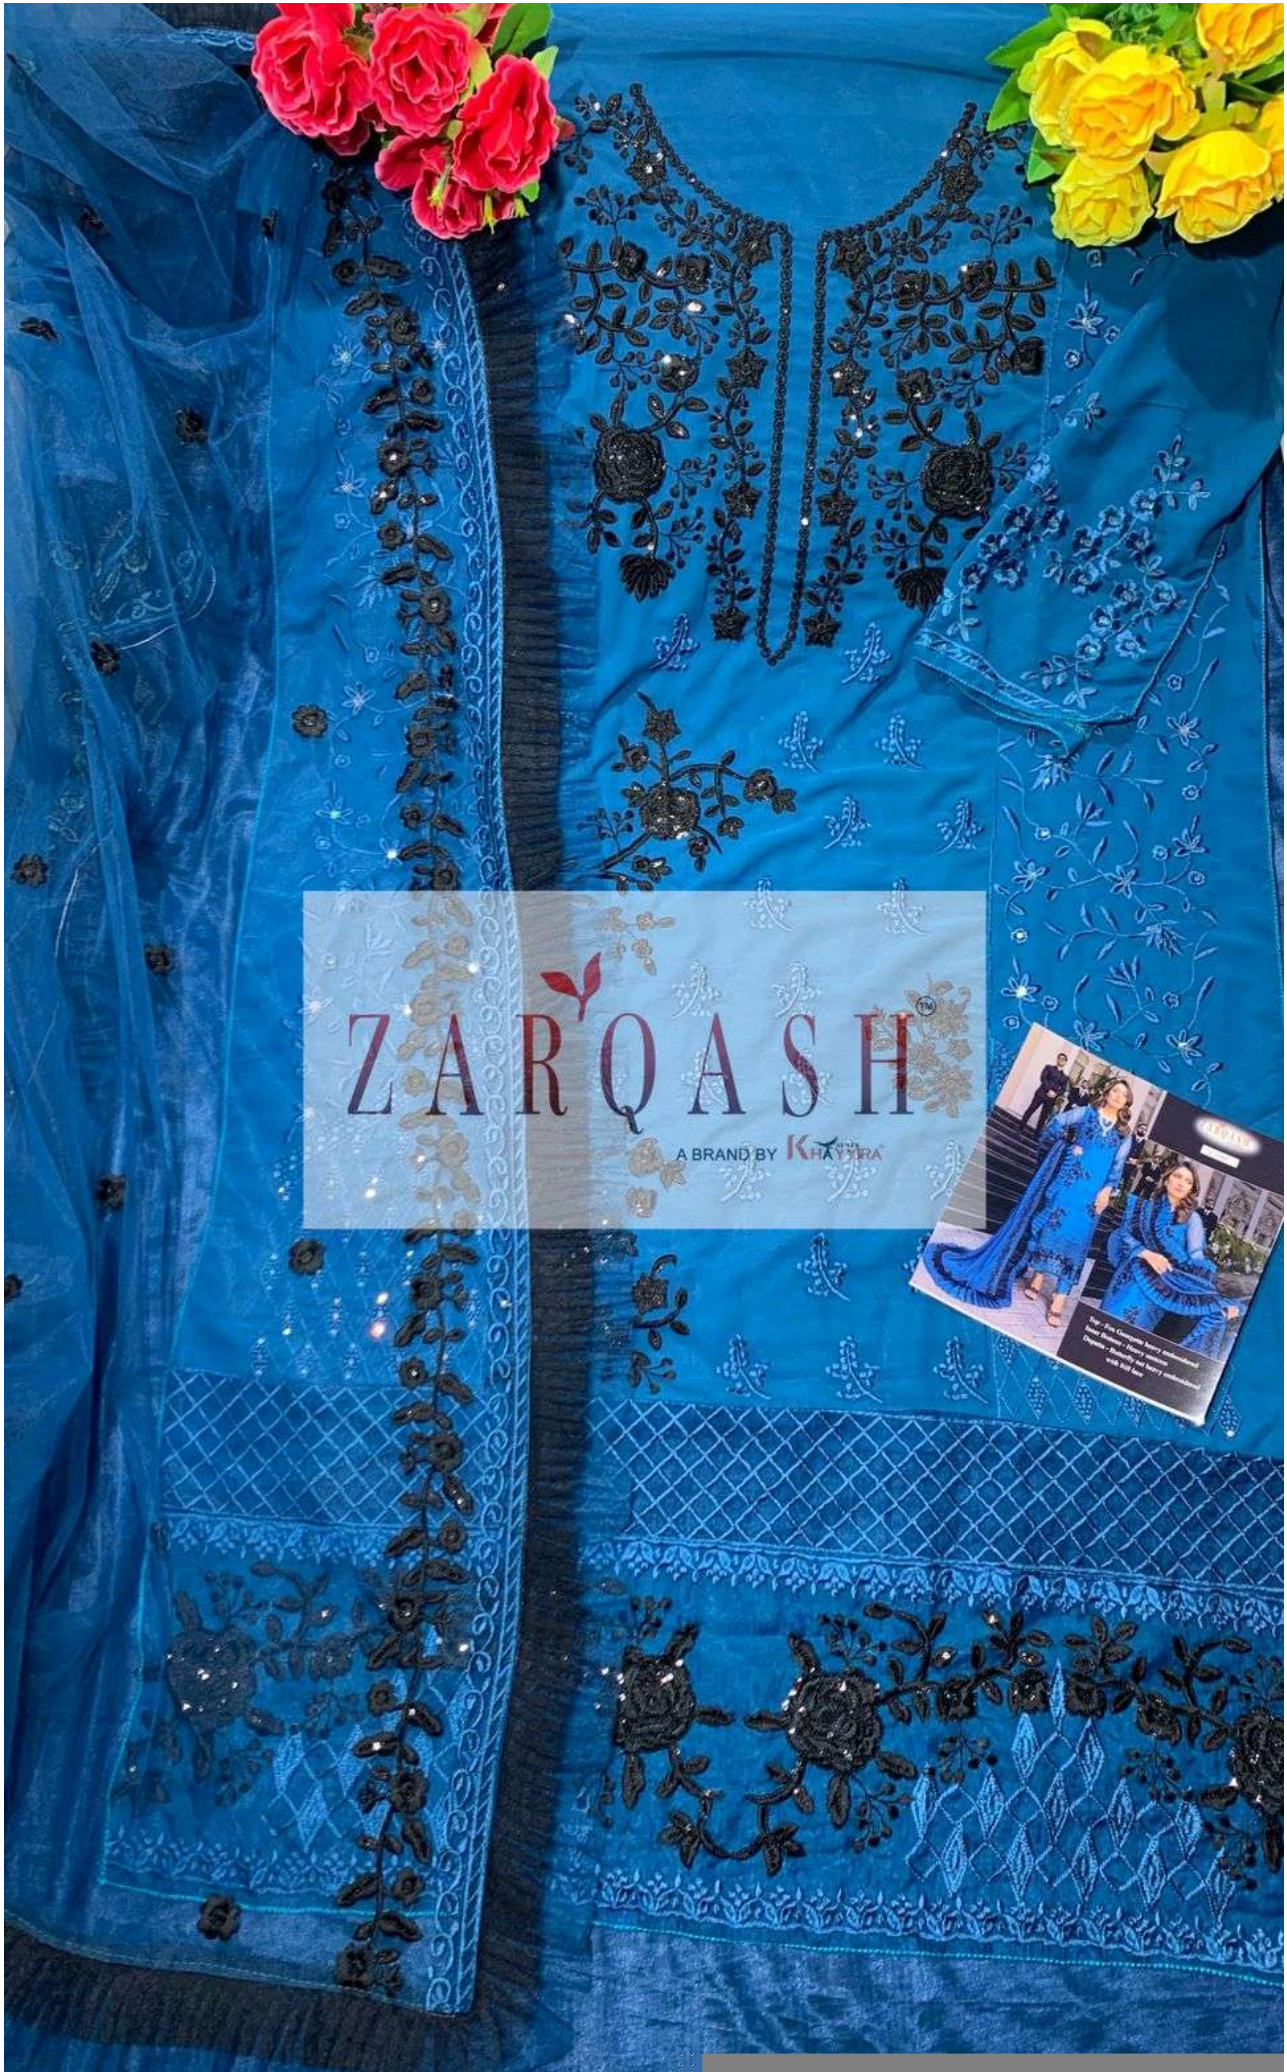

Top - Fox Georgette heavy embroidered
Inner Bottom - Heavy santoon
Dupatta - Butterfly net heavy embroidered
with frill lace

ZARQASH[®]
A BRAND BY PAKZOH

Azure Luxe

ZARQASH[®]

A BRAND BY KHAYYRA

ZARQASH™
A BRAND BY KOTYAY
Z-2096

Top - Fox Georgette heavy embroidered
Inner Bottom - Heavy santoon with patch emb

ZARQASH

A BRAND BY KHA

ZARQASH
A BRAND BY KHAYRA

40,000

Top - Fine Cottons heavy embroidered with flowers, heavy sequins, Duvet - Beautiful and heavy embroidered with full net

ZARQASH[™]
A BRAND BY KOTYAY
Z-2095

Top - Fox Georgette heavy embroidered with neck patch Inner
Bottom - Heavy santoon with patch emb
Dupatta - Nazneen heavy embroidered

ZARQASH[®]
A BRAND BY KOTNIC

Z-2093

Top - Fox Georgette heavy embroidered Inner
Bottom - Heavy santoon
Dupatta - Butterfly net heavy embroidered
with frill lace