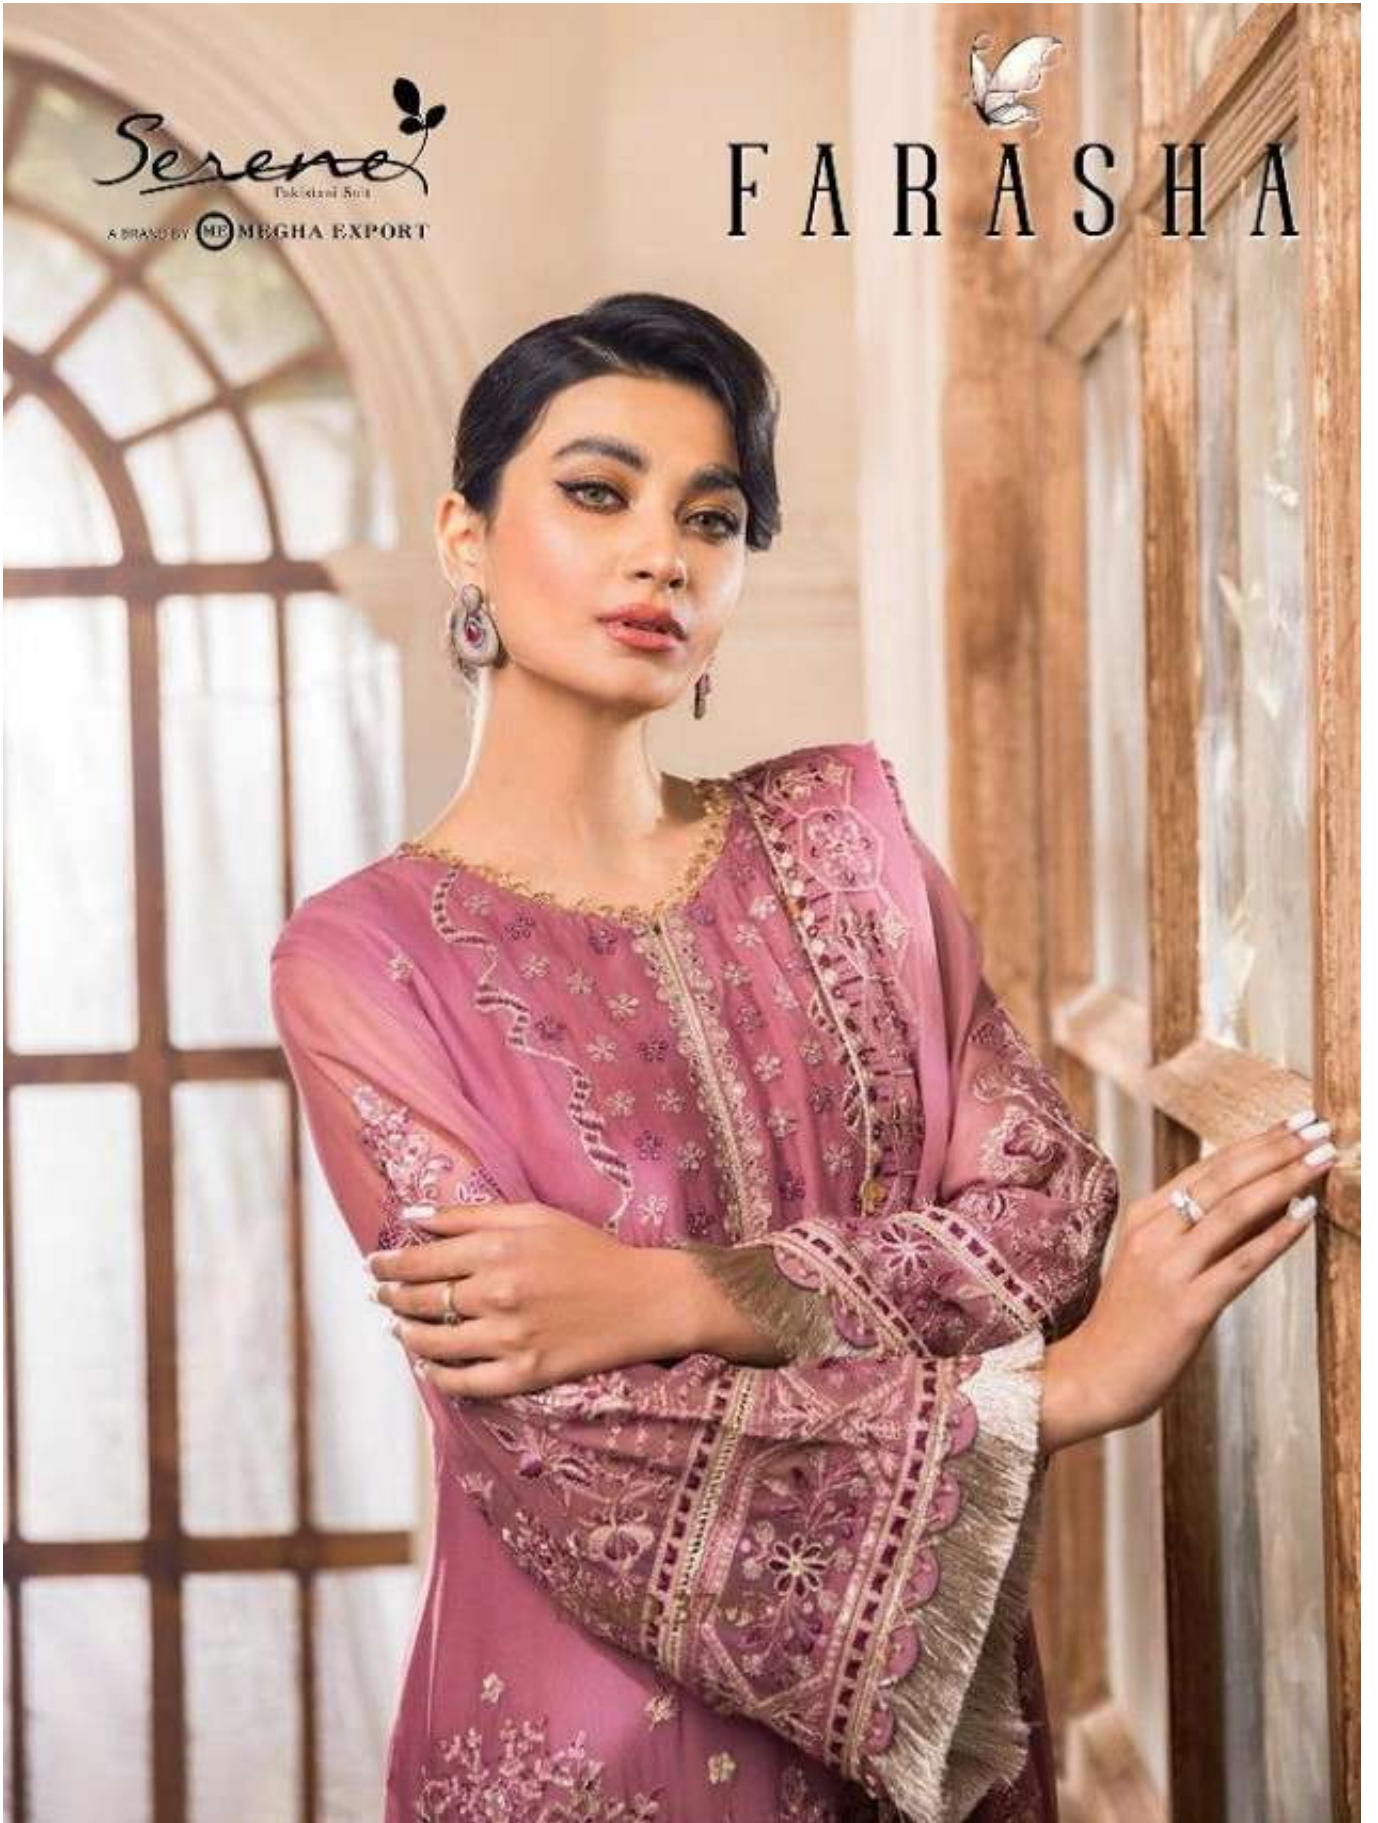

Serene
The Great Art
A BRAND BY MEGHA EXPORT

FARASHA

Serene
The Elegant Side
A BRAND BY MEGHA EXPORT

D.NO.3703

FARASHA

D.NO.	TOP	INNER	BOTTOM	DUPATTA	RATE
3701	FOX GEORGETTE WITH HEAVY EMBROIDERY WORK	HEAVY SHANTUN	HEAVY SHANTUN	NAZNIN WITH HEAVY EMBROIDERY WORK	1385/-
3702	FOX GEORGETTE WITH HEAVY EMBROIDERY WORK	HEAVY SHANTUN	HEAVY SHANTUN	NAZNIN WITH HEAVY EMBROIDERY WORK	1385/-
3703	FOX GEORGETTE WITH HEAVY EMBROIDERY WORK	HEAVY SHANTUN	HEAVY SHANTUN	NAZNIN WITH HEAVY EMBROIDERY WORK	1385/-
3704	FOX GEORGETTE WITH HEAVY EMBROIDERY WORK	HEAVY SHANTUN	HEAVY SHANTUN	NAZNIN WITH HEAVY EMBROIDERY WORK	1385/-
3705	FOX GEORGETTE WITH HEAVY EMBROIDERY WORK	HEAVY SHANTUN	HEAVY SHANTUN	NAZNIN WITH HEAVY EMBROIDERY WORK	1385/-

Serene
Pakistani Suits
A BRAND BY MEGHA EXPORT

FARASHA

Serene
Pakistani Dress

A BRAND BY MEGHA EXPORT

D.NO.3704

Serene
Pakistan's No. 1

A BRAND BY MEGHA EXPORT

D.NO.3702

FARASHA

Sereno
Pakistani Dress
A BRAND BY MEGHA EXPORT

D.NO.3701

D.NO.3702

D.NO.3703

D.NO.3704

D.NO.3705

Serene
The Grace of India
A BRAND BY MEGHA EXPORT