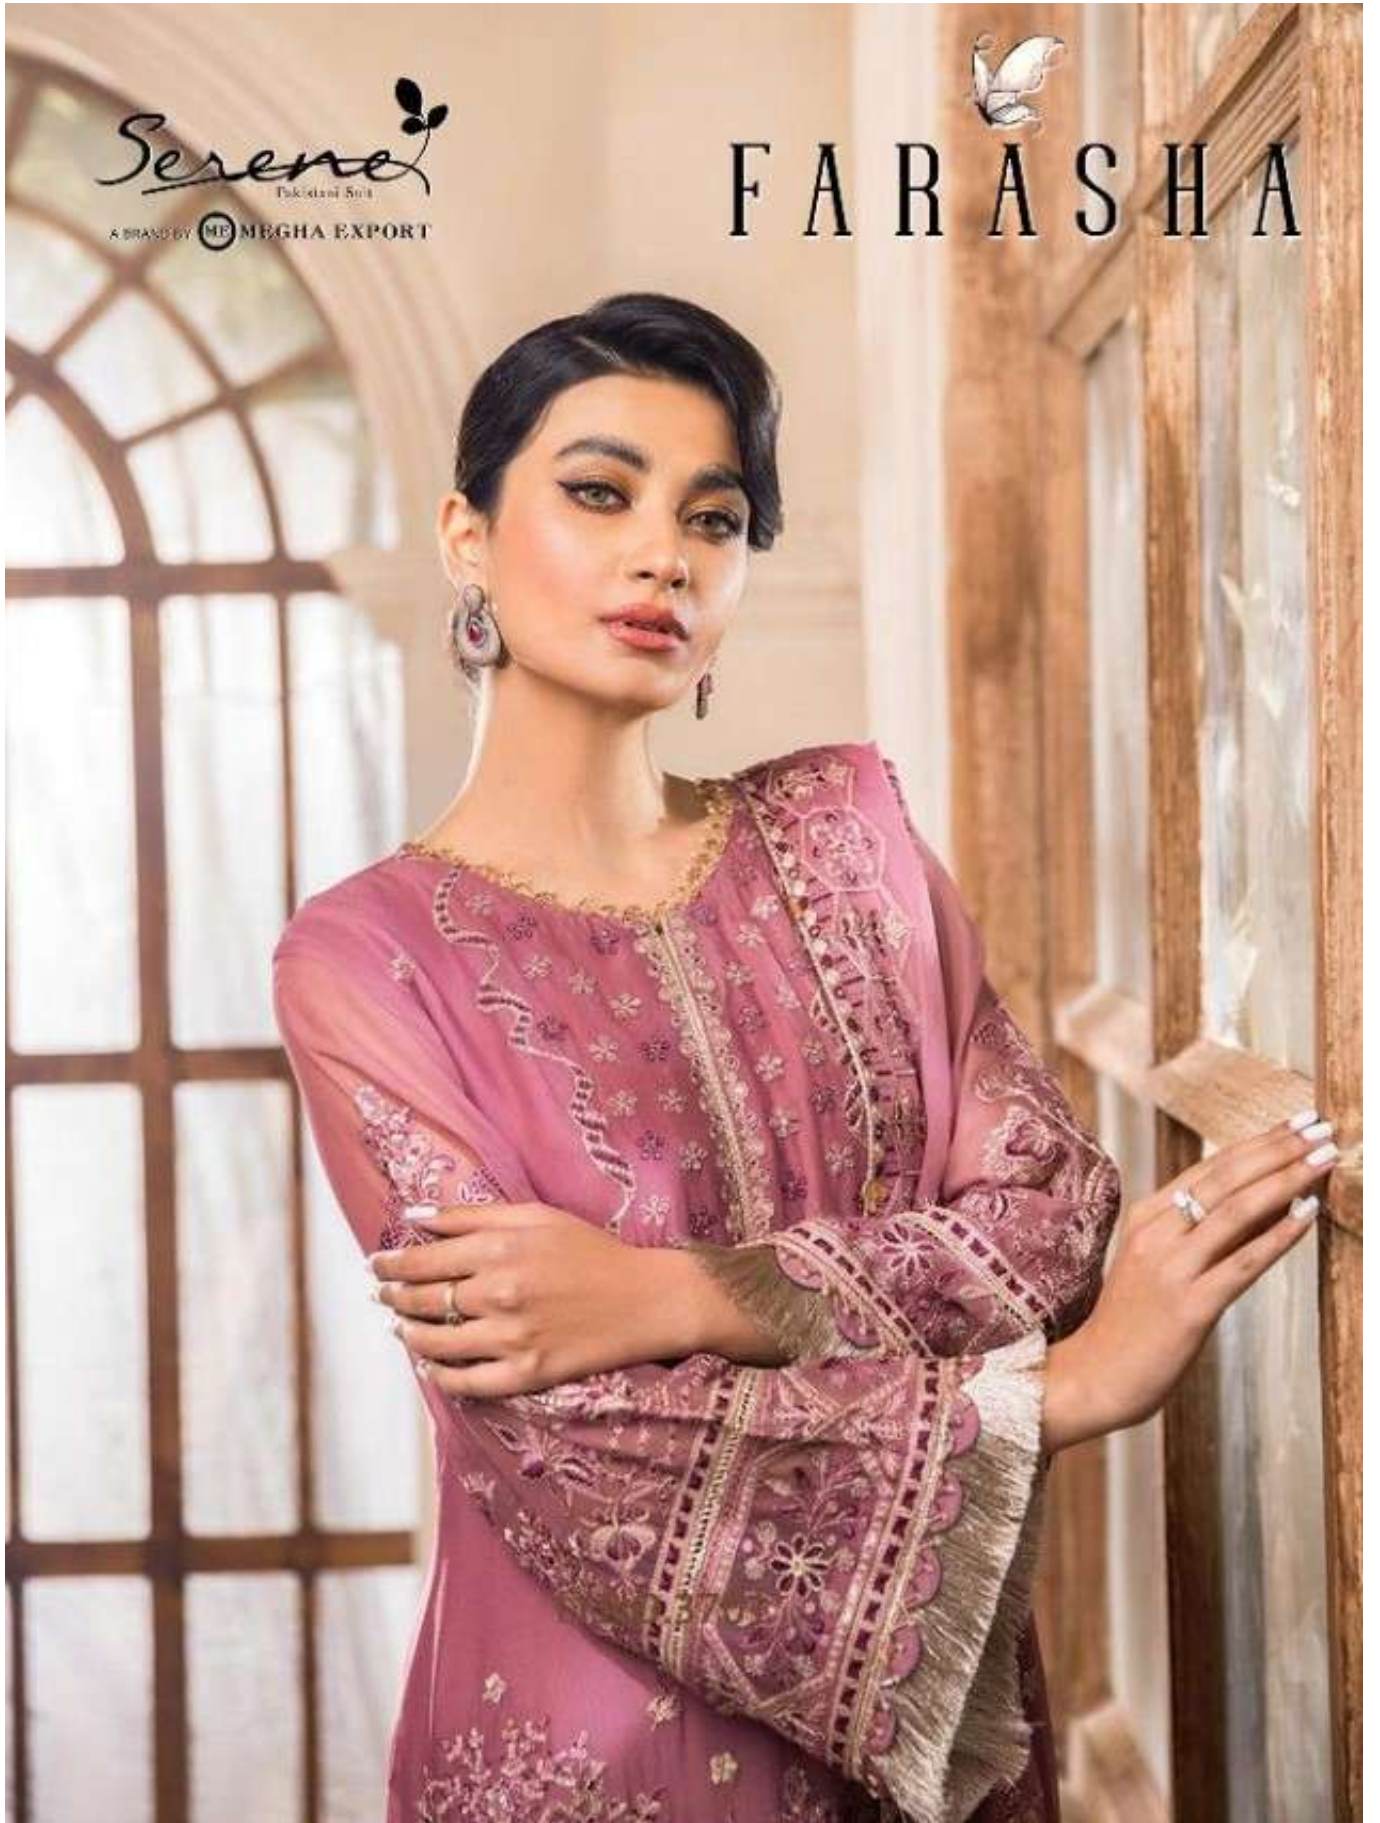

Serene
The Great Art
A DIVISION OF MEGHA EXPORT

FARASHA

Serene
The Elegant Side
A BRAND BY MEGHA EXPORT

D.NO.3703

FARASHA

D.NO.	TOP	INNER	BOTTOM	DUPATTA	RATE
3701	FOX GEORGETTE WITH HEAVY EMBROIDERY WORK	HEAVY SHANTUN	HEAVY SHANTUN	NAZNIN WITH HEAVY EMBROIDERY WORK	1385/-
3702	FOX GEORGETTE WITH HEAVY EMBROIDERY WORK	HEAVY SHANTUN	HEAVY SHANTUN	NAZNIN WITH HEAVY EMBROIDERY WORK	1385/-
3703	FOX GEORGETTE WITH HEAVY EMBROIDERY WORK	HEAVY SHANTUN	HEAVY SHANTUN	NAZNIN WITH HEAVY EMBROIDERY WORK	1385/-
3704	FOX GEORGETTE WITH HEAVY EMBROIDERY WORK	HEAVY SHANTUN	HEAVY SHANTUN	NAZNIN WITH HEAVY EMBROIDERY WORK	1385/-
3705	FOX GEORGETTE WITH HEAVY EMBROIDERY WORK	HEAVY SHANTUN	HEAVY SHANTUN	NAZNIN WITH HEAVY EMBROIDERY WORK	1385/-

Serene
Pakistani Suit

A BRAND BY  MEGHIA EXPORT

Serene
Pakistani Suits
A BRAND BY  MEGHA EXPORT

FARASHA

Serene
Pakistani Dress
A BRAND BY MEGHA EXPORT

D.NO.3704

Serene
Pakistan Kim

A BRAND BY MEGHA EXPORT

D.NO.3702

FARASHA

Sereno
Pakistani Dress
A BRAND BY MEGHA EXPORT

D.NO.3701

D.NO.3702

D.NO.3703

D.NO.3704

D.NO.3705