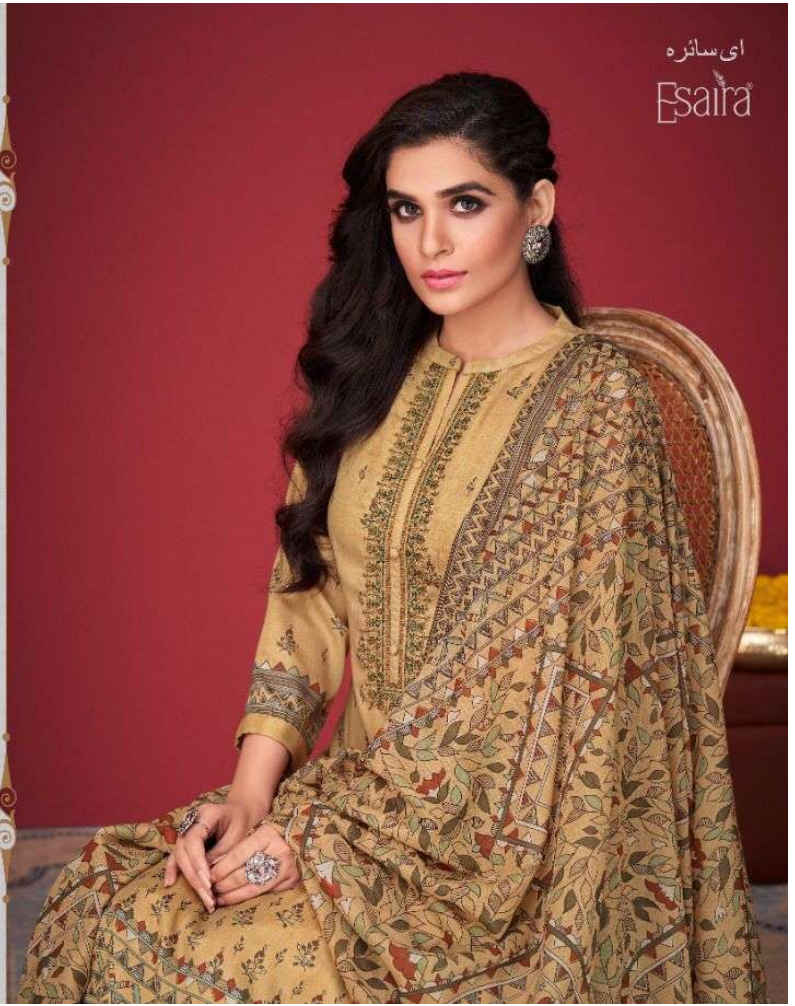

D.NO	DESCRIPTION	RATE
1001 TO 1010	SHIRT DIGITAL PRINTED COTTON SATIN WITH EMBROIDERY WORK DUPATTA DIGITAL PRINTED MUSLIN SALWAR DYED COTTON	795/-
TOTAL SUITS 10	TOTAL AMOUNT 7950/-	AVG.RATE 795/-

1004