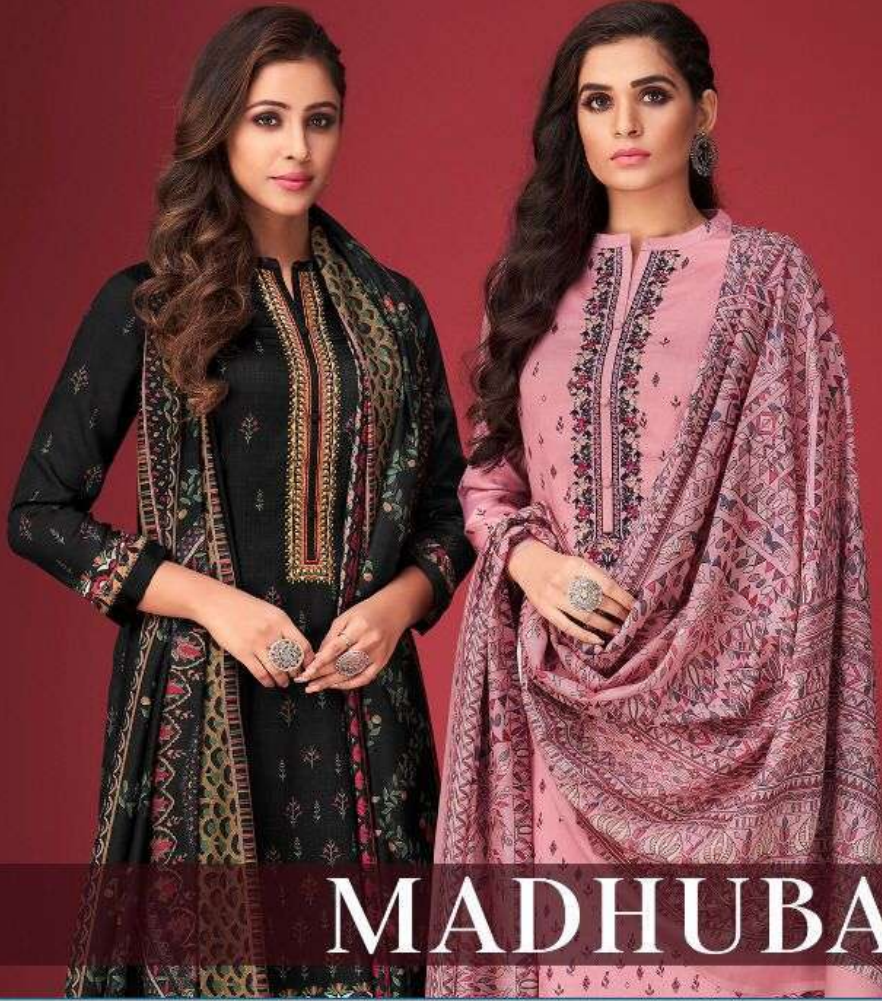

ای سائرہ

Esaira®

A PRODUCT OF

Esto®
DESIGNS

MADHUBANI

PRICE LIST

D.NO	DESCRIPTION	RATE
1001 TO 1010	SHIRT DIGITAL PRINTED COTTON SATIN WITH EMBROIDERY WORK DUPATTA DIGITAL PRINTED MUSLIN SALWAR DYED COTTON	795/-
TOTAL SUITS 10	TOTAL AMOUNT 7950/-	AVG.RATE 795/-