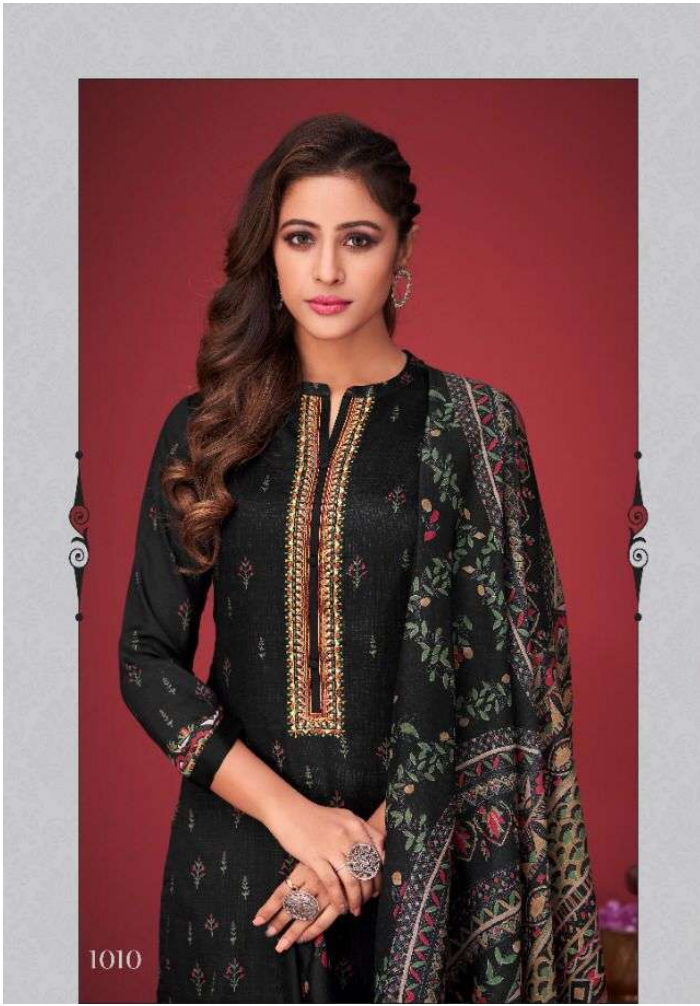

D.NO	DESCRIPTION	RATE
1001 TO 1010	SHIRT DIGITAL PRINTED COTTON SATIN WITH EMBROIDERY WORK DUPATTA DIGITAL PRINTED MUSLIN SALWAR DYED COTTON	795/-
TOTAL SUITS 10	TOTAL AMOUNT 7950/-	AVG.RATE 795/-

1004