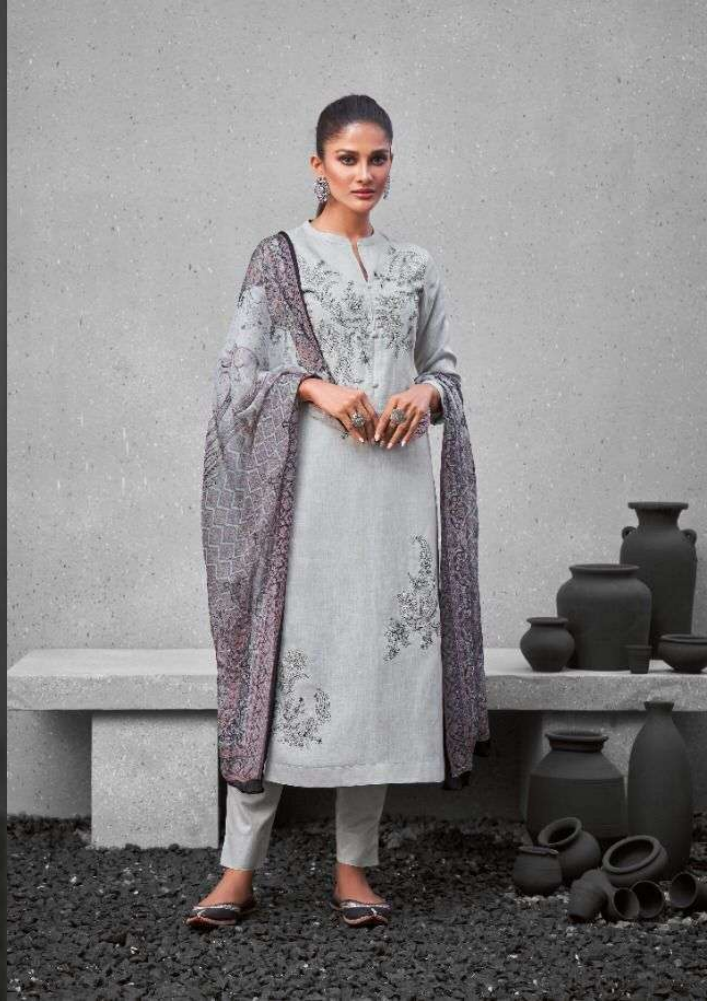

شیدت
Shiddat

104