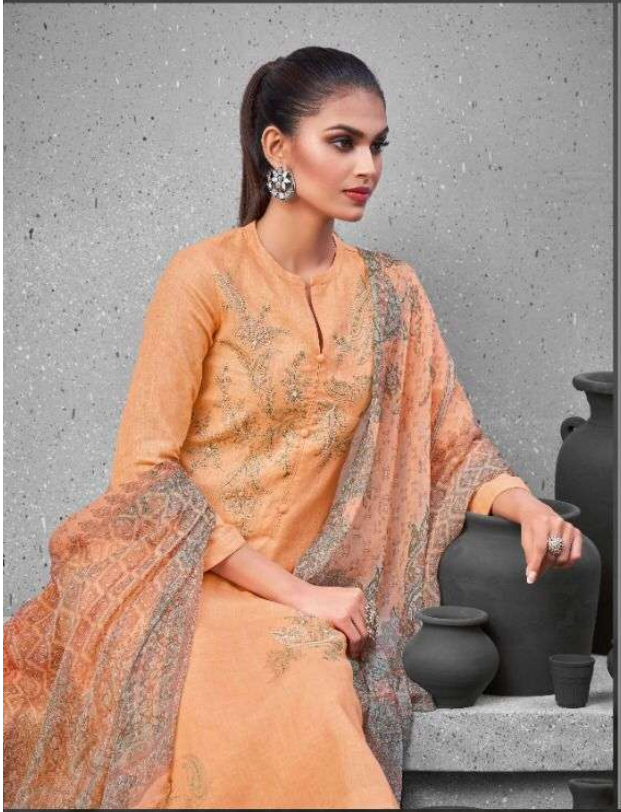

شیراز
Shiddat

110