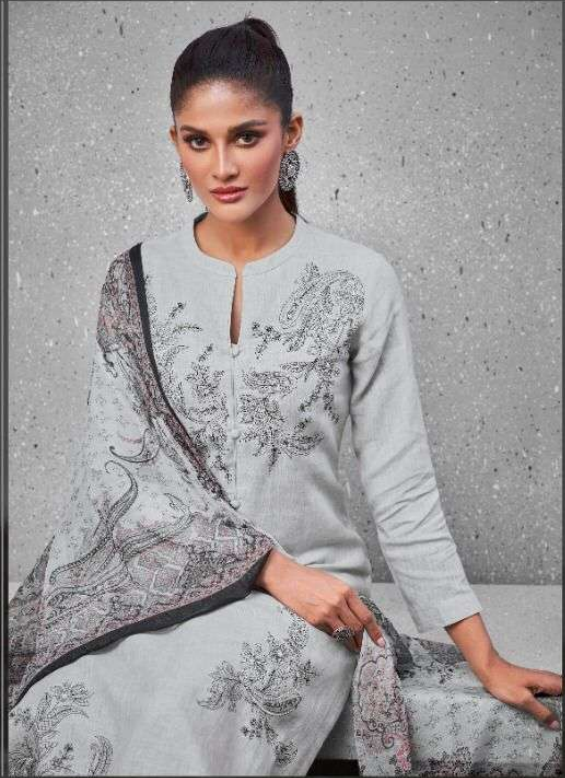

شیدت
Shiddat

104