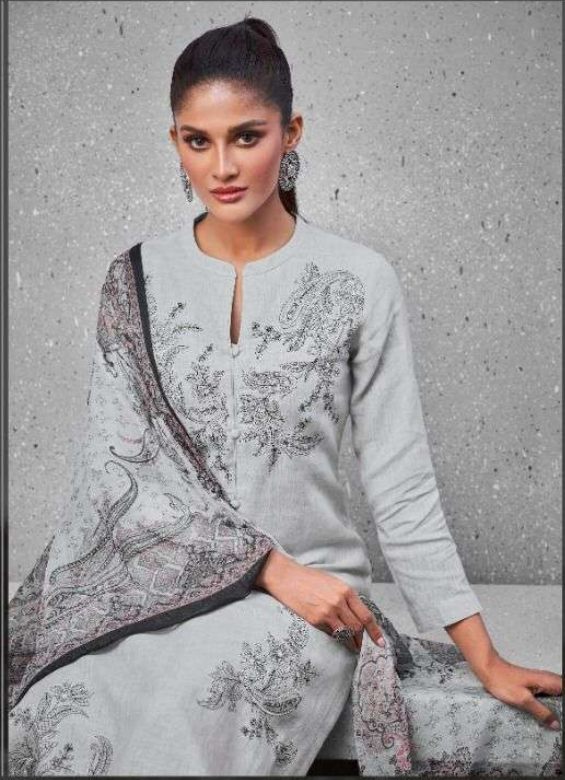

شیدت
Shiddat

104