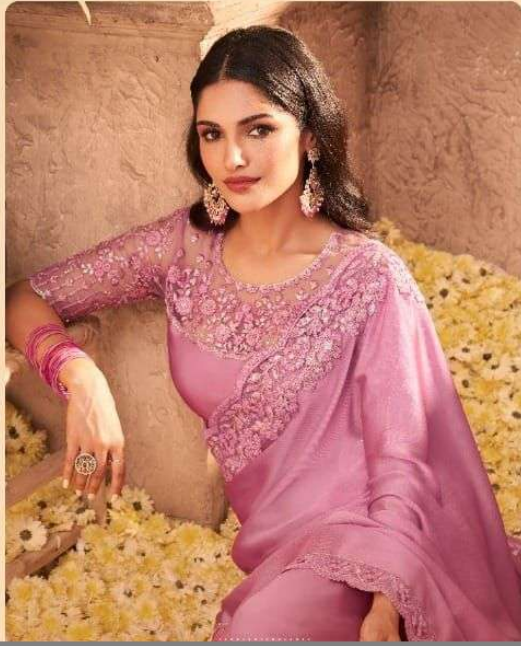

TFH
THE FASHION HOUSE