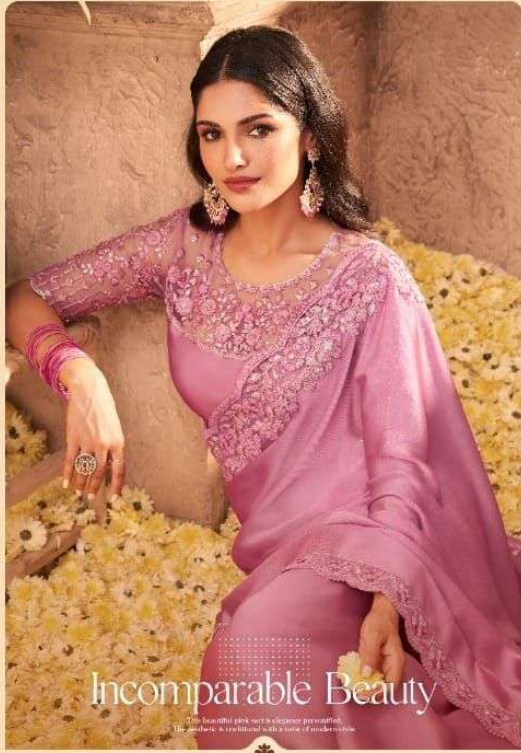

TFH
THE FASHION HOUSE

Incomparable Beauty

SW-902