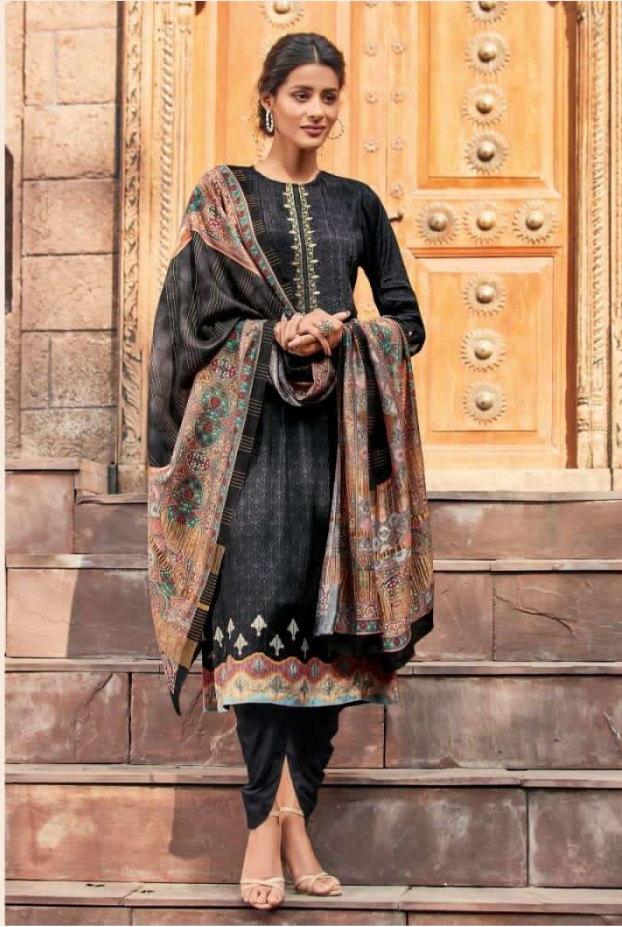

ittana®

शुभ गुलाबी • 370