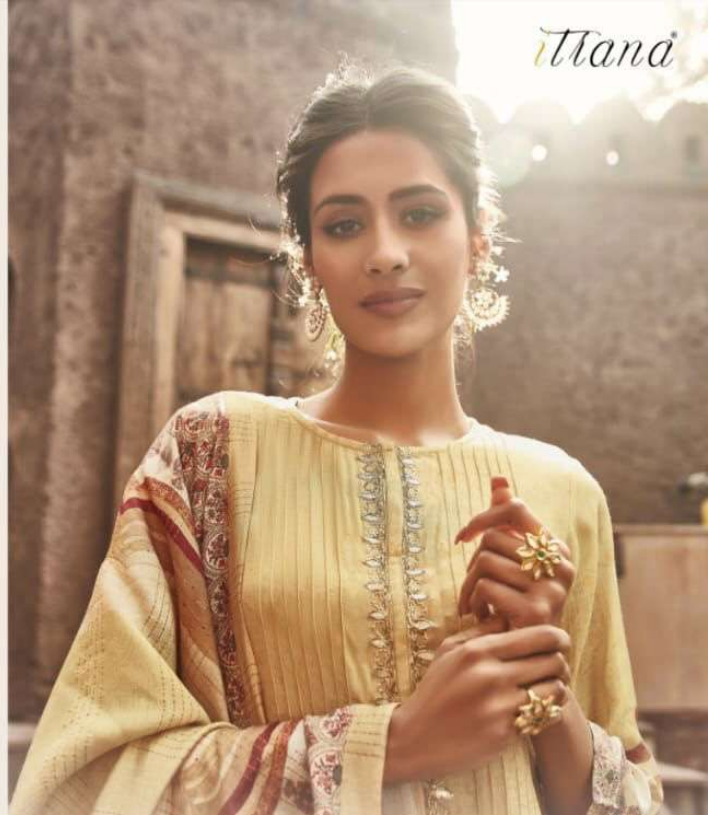

TOP - PURE MUSLIN SILK DIGITAL PRINT WITH HAND WORK

BOTTOM - MULBERRY SATIN

DUPATTA - LINING JARI DUPATTA DIGITAL PRINTED

RATE

RS, 1595/-

TOTAL SUITS = 08 TOTAL AMOUNT - 12760/- AVG. RATE - 1595/-

itana

शुभ गुलाबी • 358