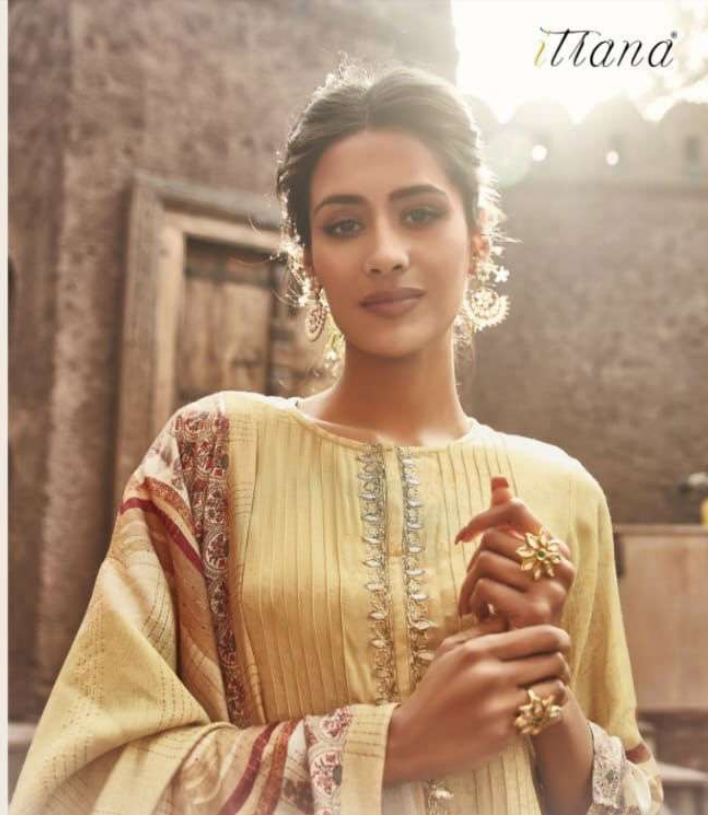

TOP - PURE MUSLIN SILK DIGITAL PRINT WITH HAND WORK

BOTTOM - MULBERRY SATIN

DUPATTA - LINING JARI DUPATTA DIGITAL PRINTED

RATE

RS, 1595/-

TOTAL SUITS = 08 TOTAL AMOUNT - 12760/- AVG. RATE - 1595/-

Alana

itana