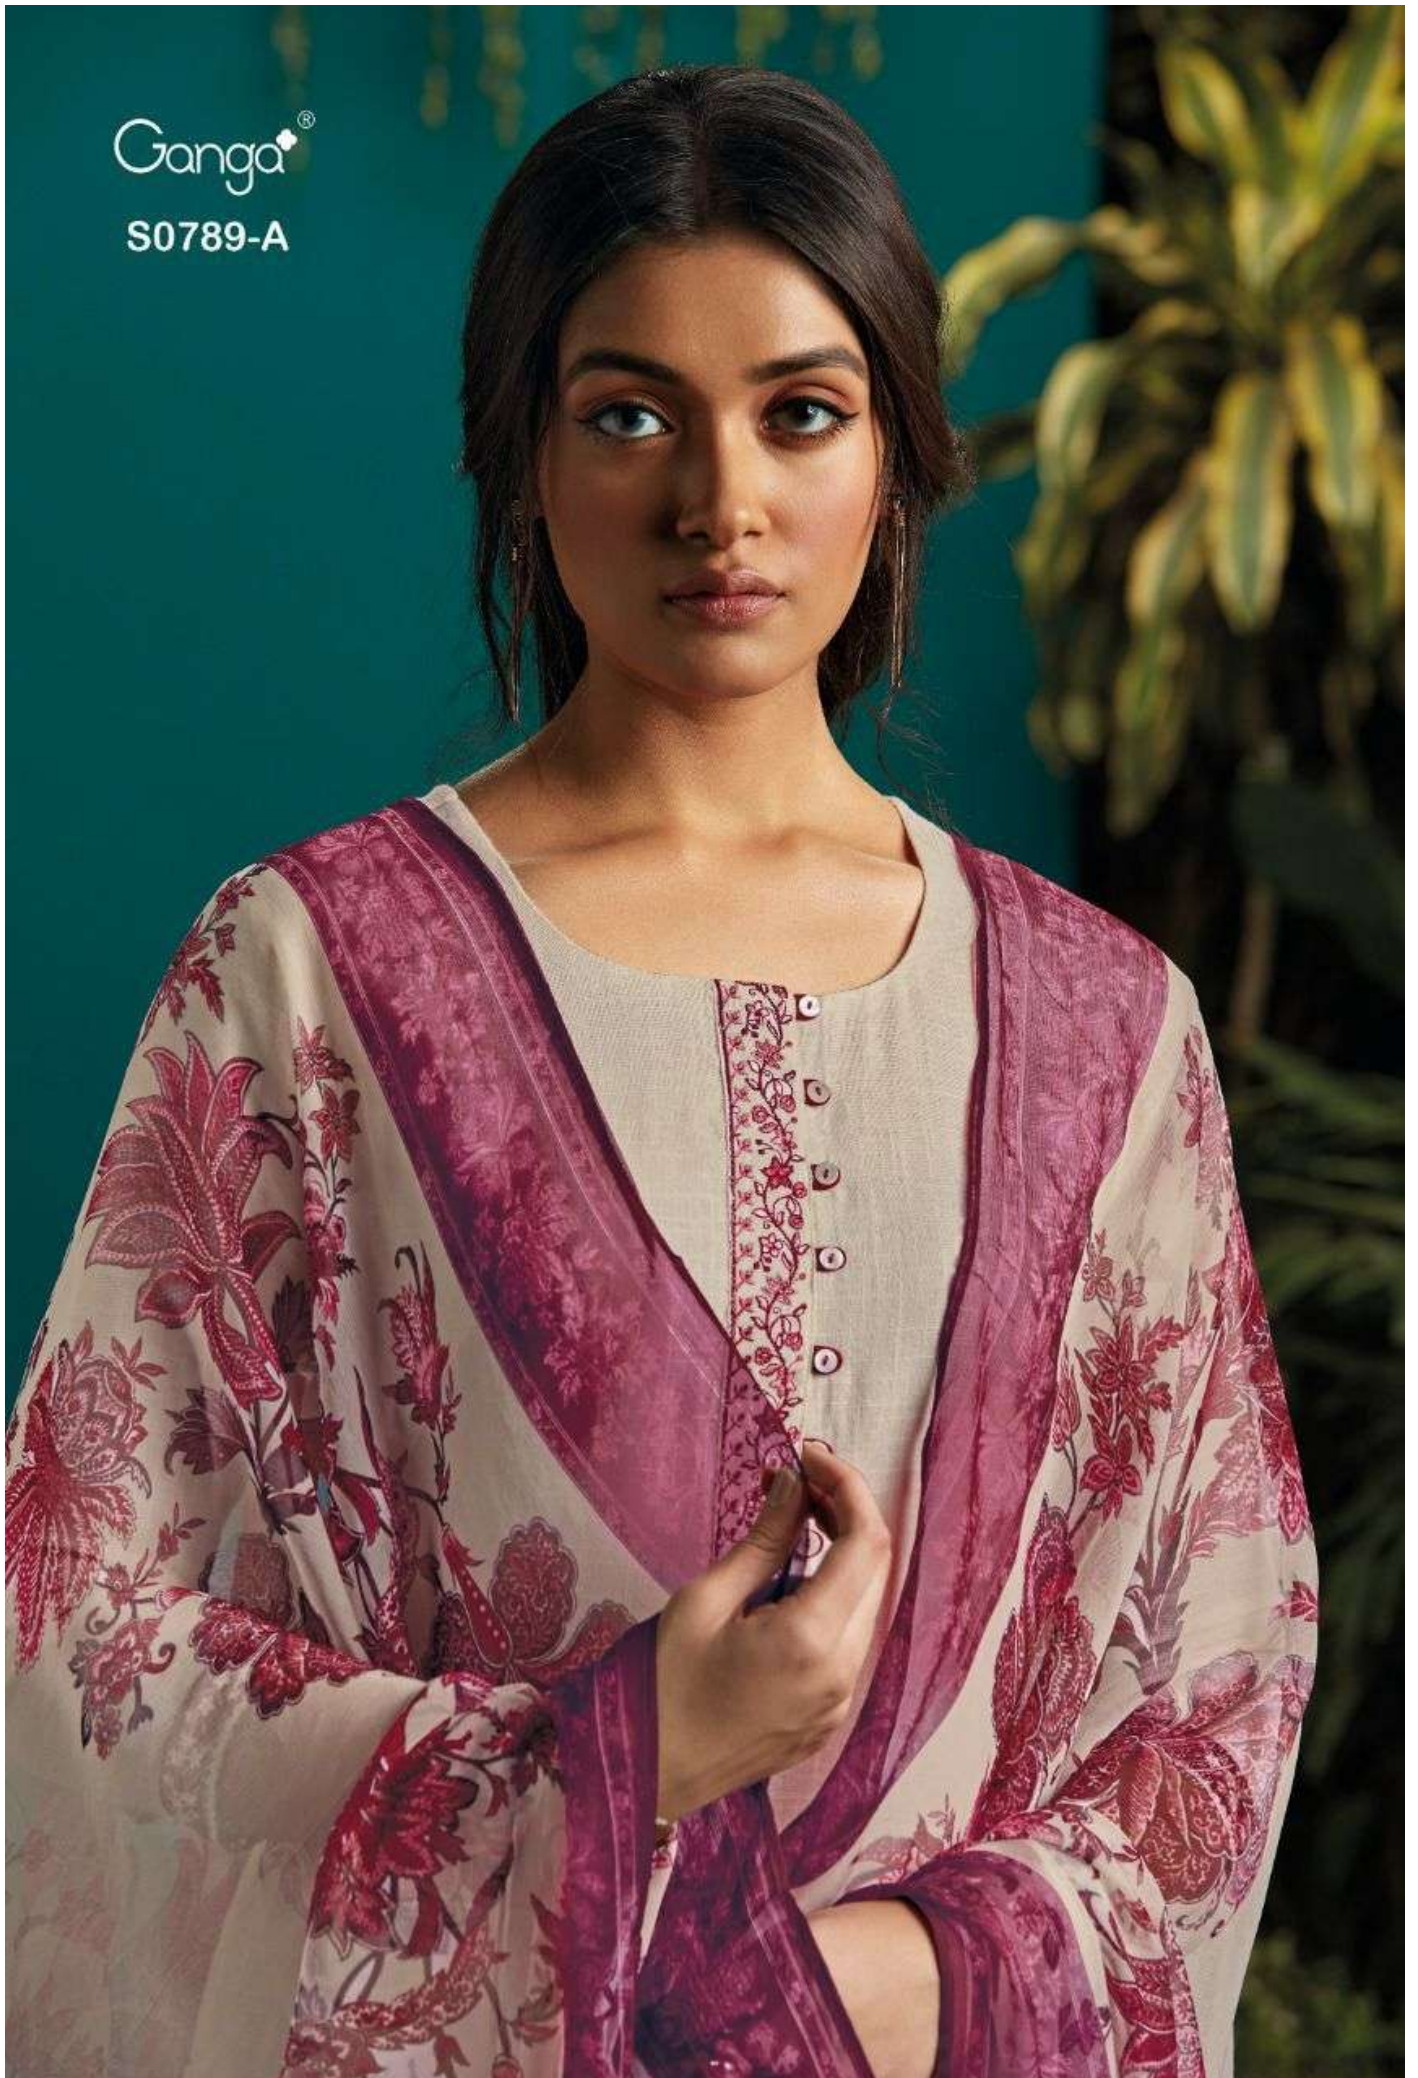

Ganga®

S0789-A