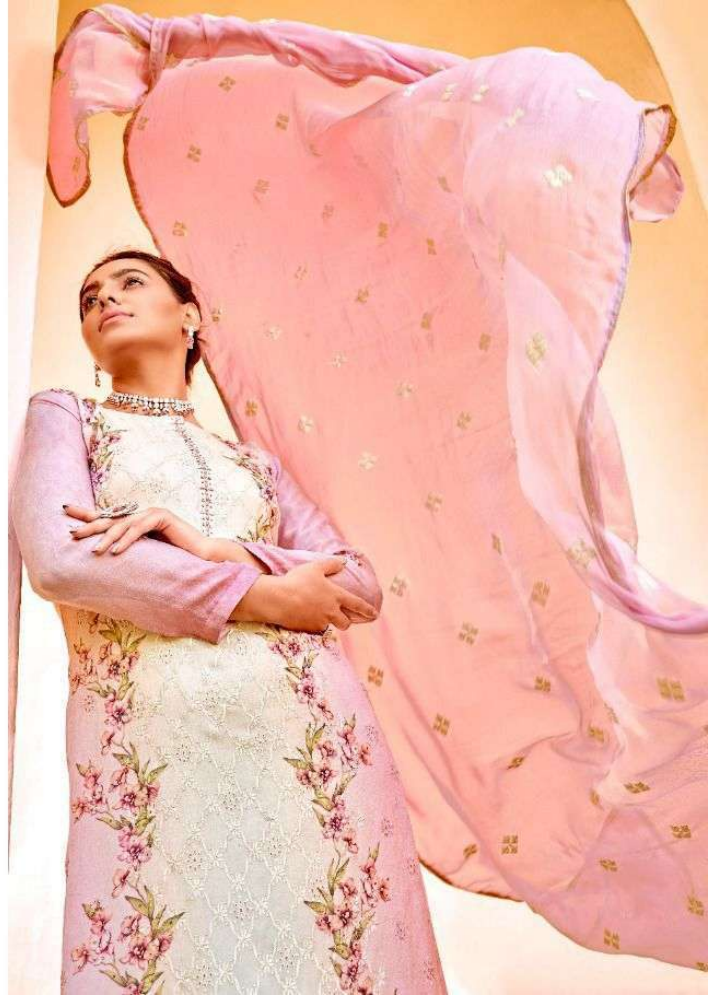

6521

6522

6523

6524

6525

6526

**HOTLADY**<sup>®</sup>  
THE ULTIMATE FASHION BRAND

**HOT LADY**<sup>®</sup>  
THE ULTIMATE FASHION BRAND

**TASMEEN**

**HOTLADY**<sup>®</sup>  
THE ULTIMATE FASHION BRAND

**HOT LADY**  
THE ULTIMATE FASHION BRAND

**HOTLADY**  
THE ULTIMATE FASHION BRAND

# TASMEEN

**:TOP:**

PURE VISCOSE CHIFFON(DIGITAL PRINT WITH EMBROIDERY)  
NECKLINE - HAND SWAROVSKI AND CERAMIC STONE WORK

**:BOTTOM:  
SANTOON**

**:DUPATTA:  
CHIFFON WITH EMBROIDERY**

**..DESIGN NO..  
6521 TO 6526**