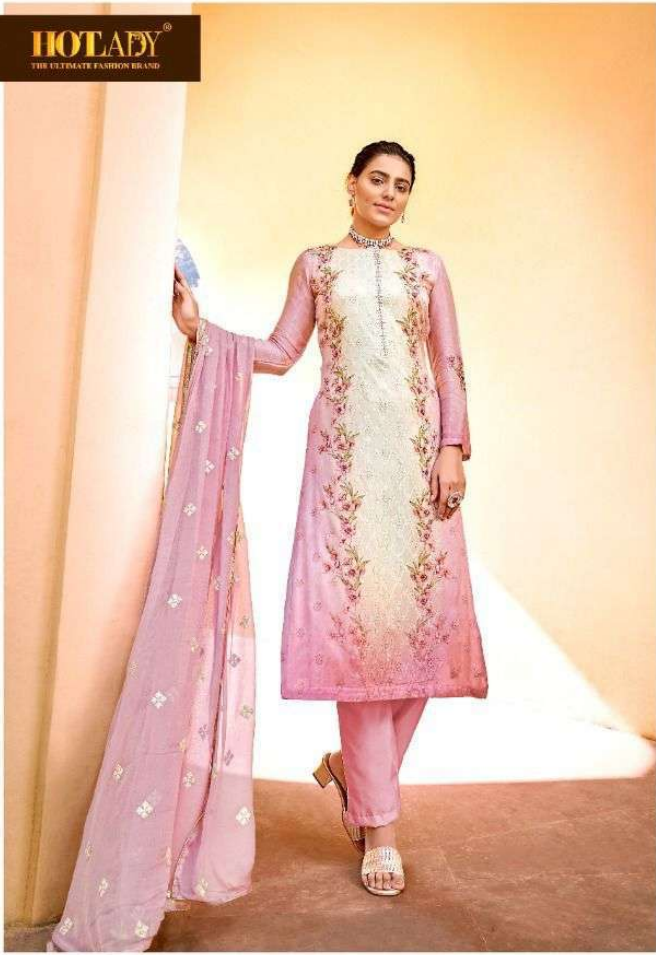

HOTLADY®
THE ULTIMATE FASHION BRAND