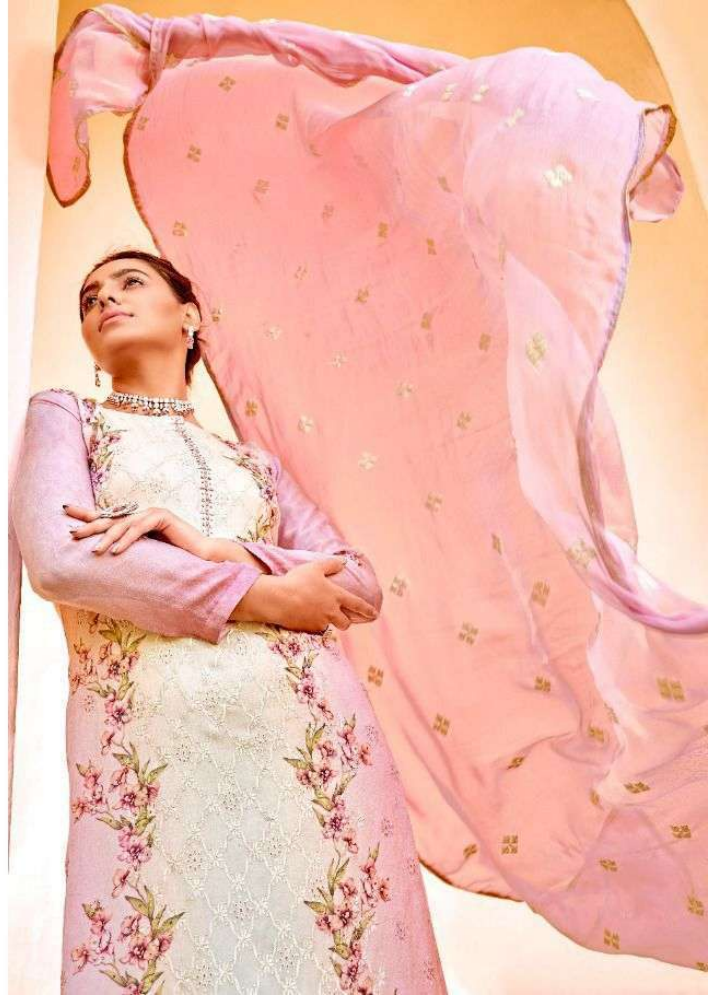

HOTLADY®
THE ULTIMATE FASHION BRAND