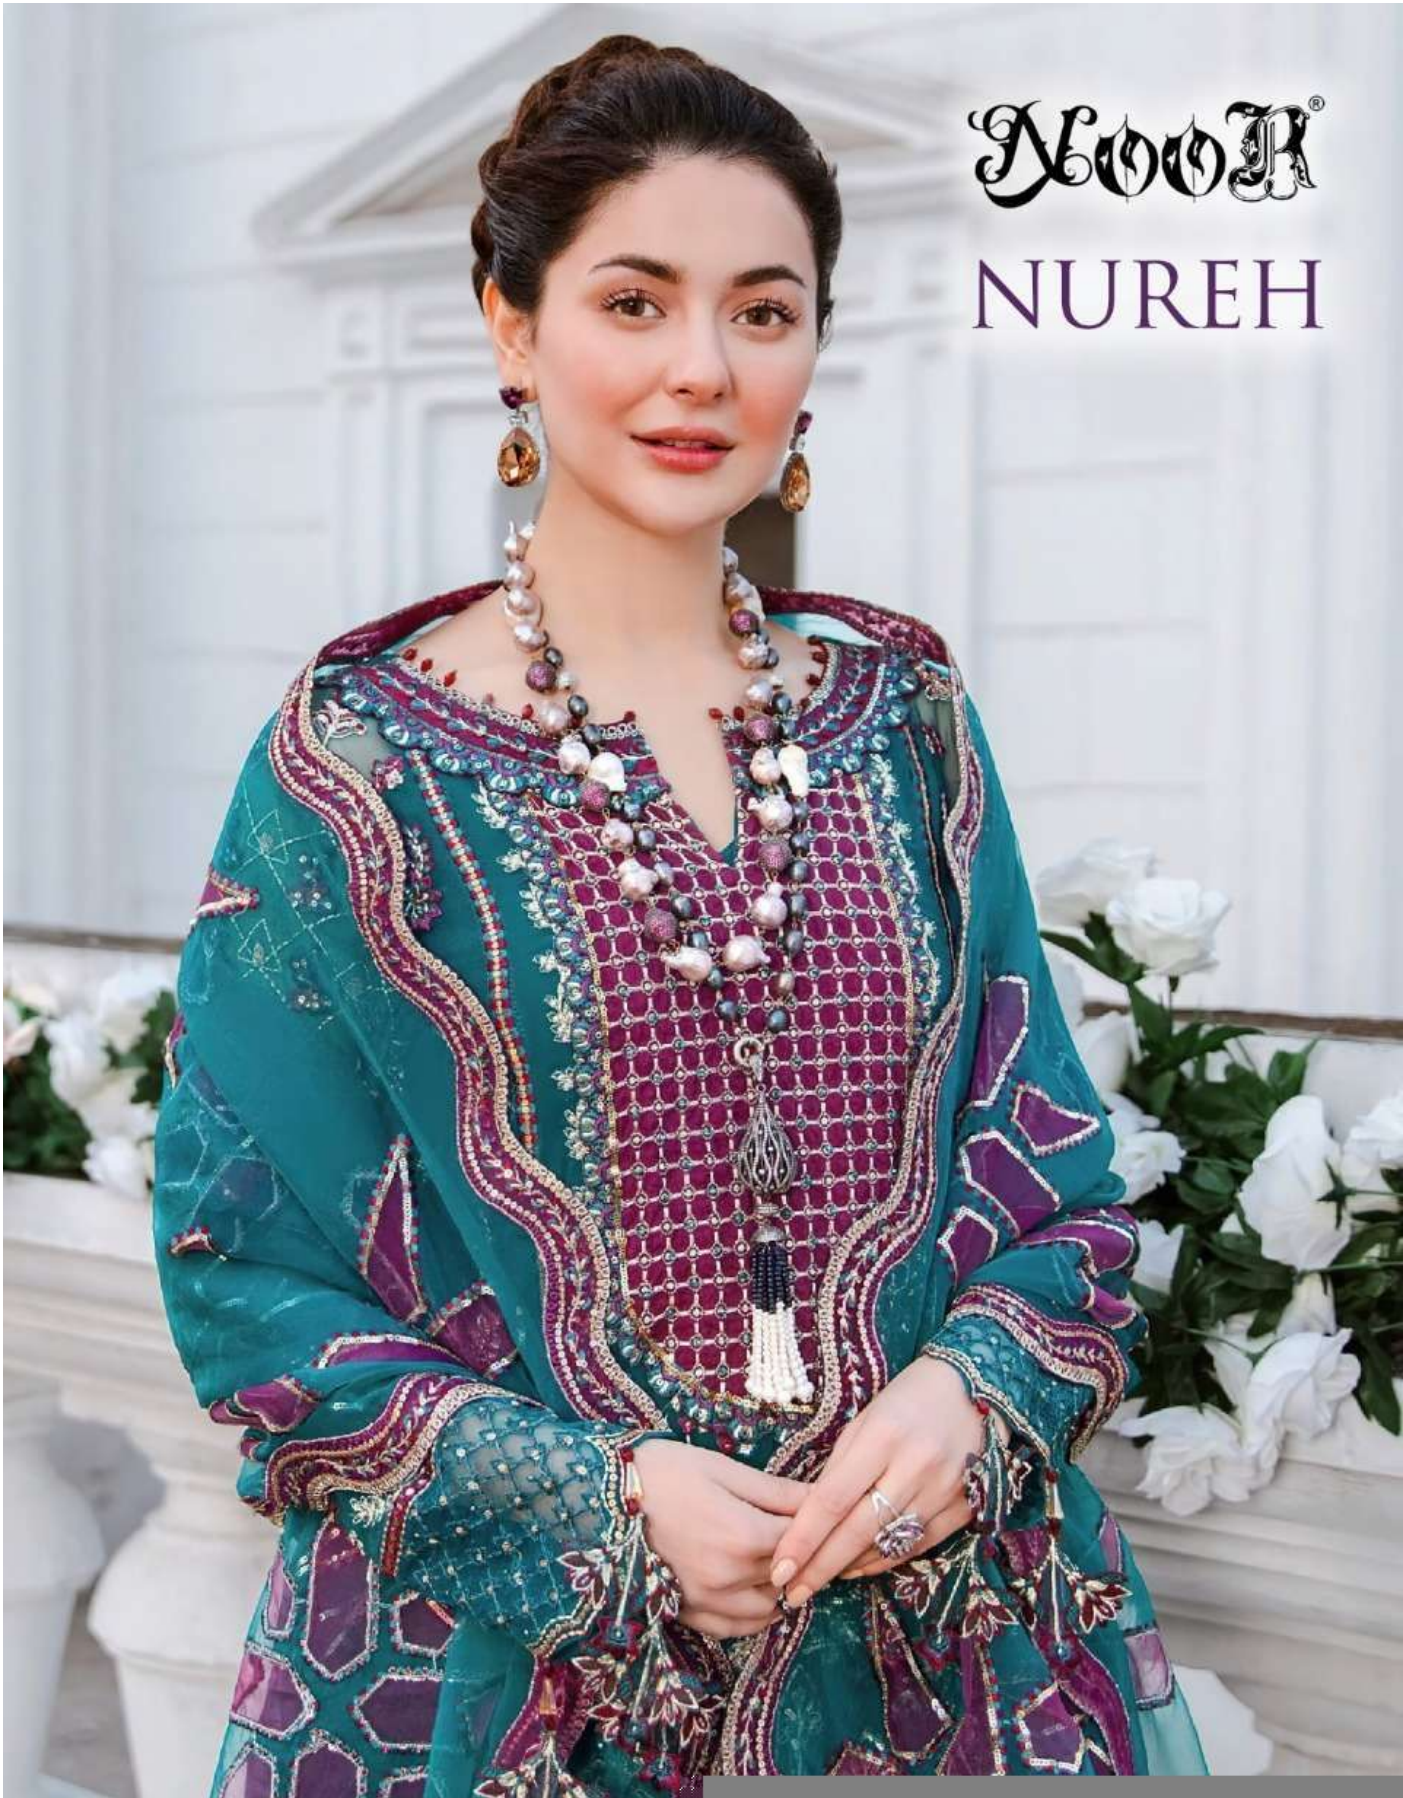

NOOR[®]

NUREH

NOOR[®]

NUREH

13104

13105

13106

NOUR

13106

TOP

**FOX GEORGETTE WITH
STYLISH WORK**

BOTTOM-INNER

HEAVY SANTOON

DUPATTA

**NET EMBROIDERY
WITH BORDER**

NOOR[®]