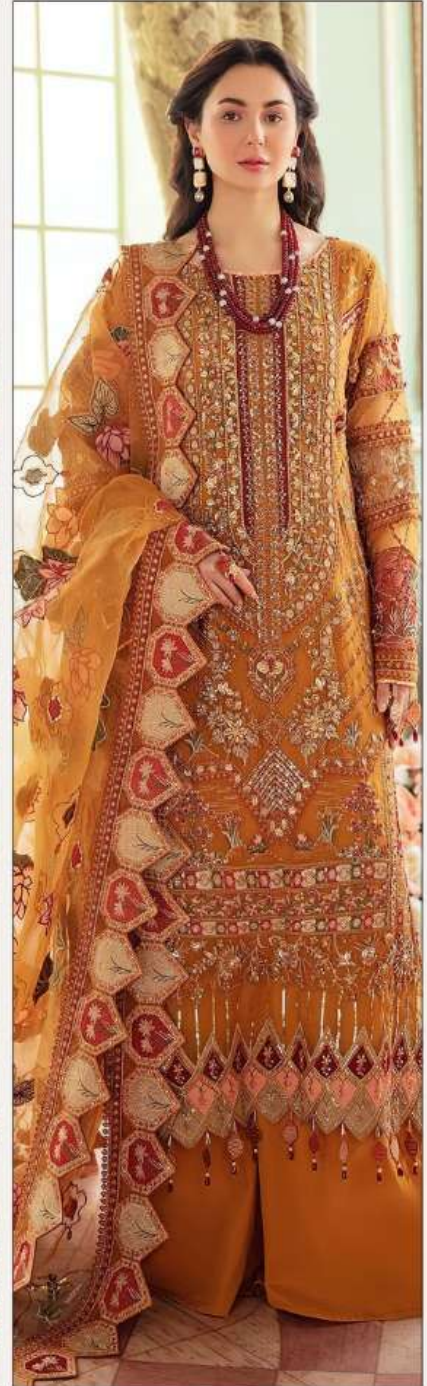

NOOR[®]

NUREH

NOOR[®]

NUREH

13104

13105

13106

NOUR

13106

TOP

**FOX GEORGETTE WITH
STYLISH WORK**

BOTTOM-INNER

HEAVY SANTOON

DUPATTA

**NET EMBROIDERY
WITH BORDER**

NOOR[®]