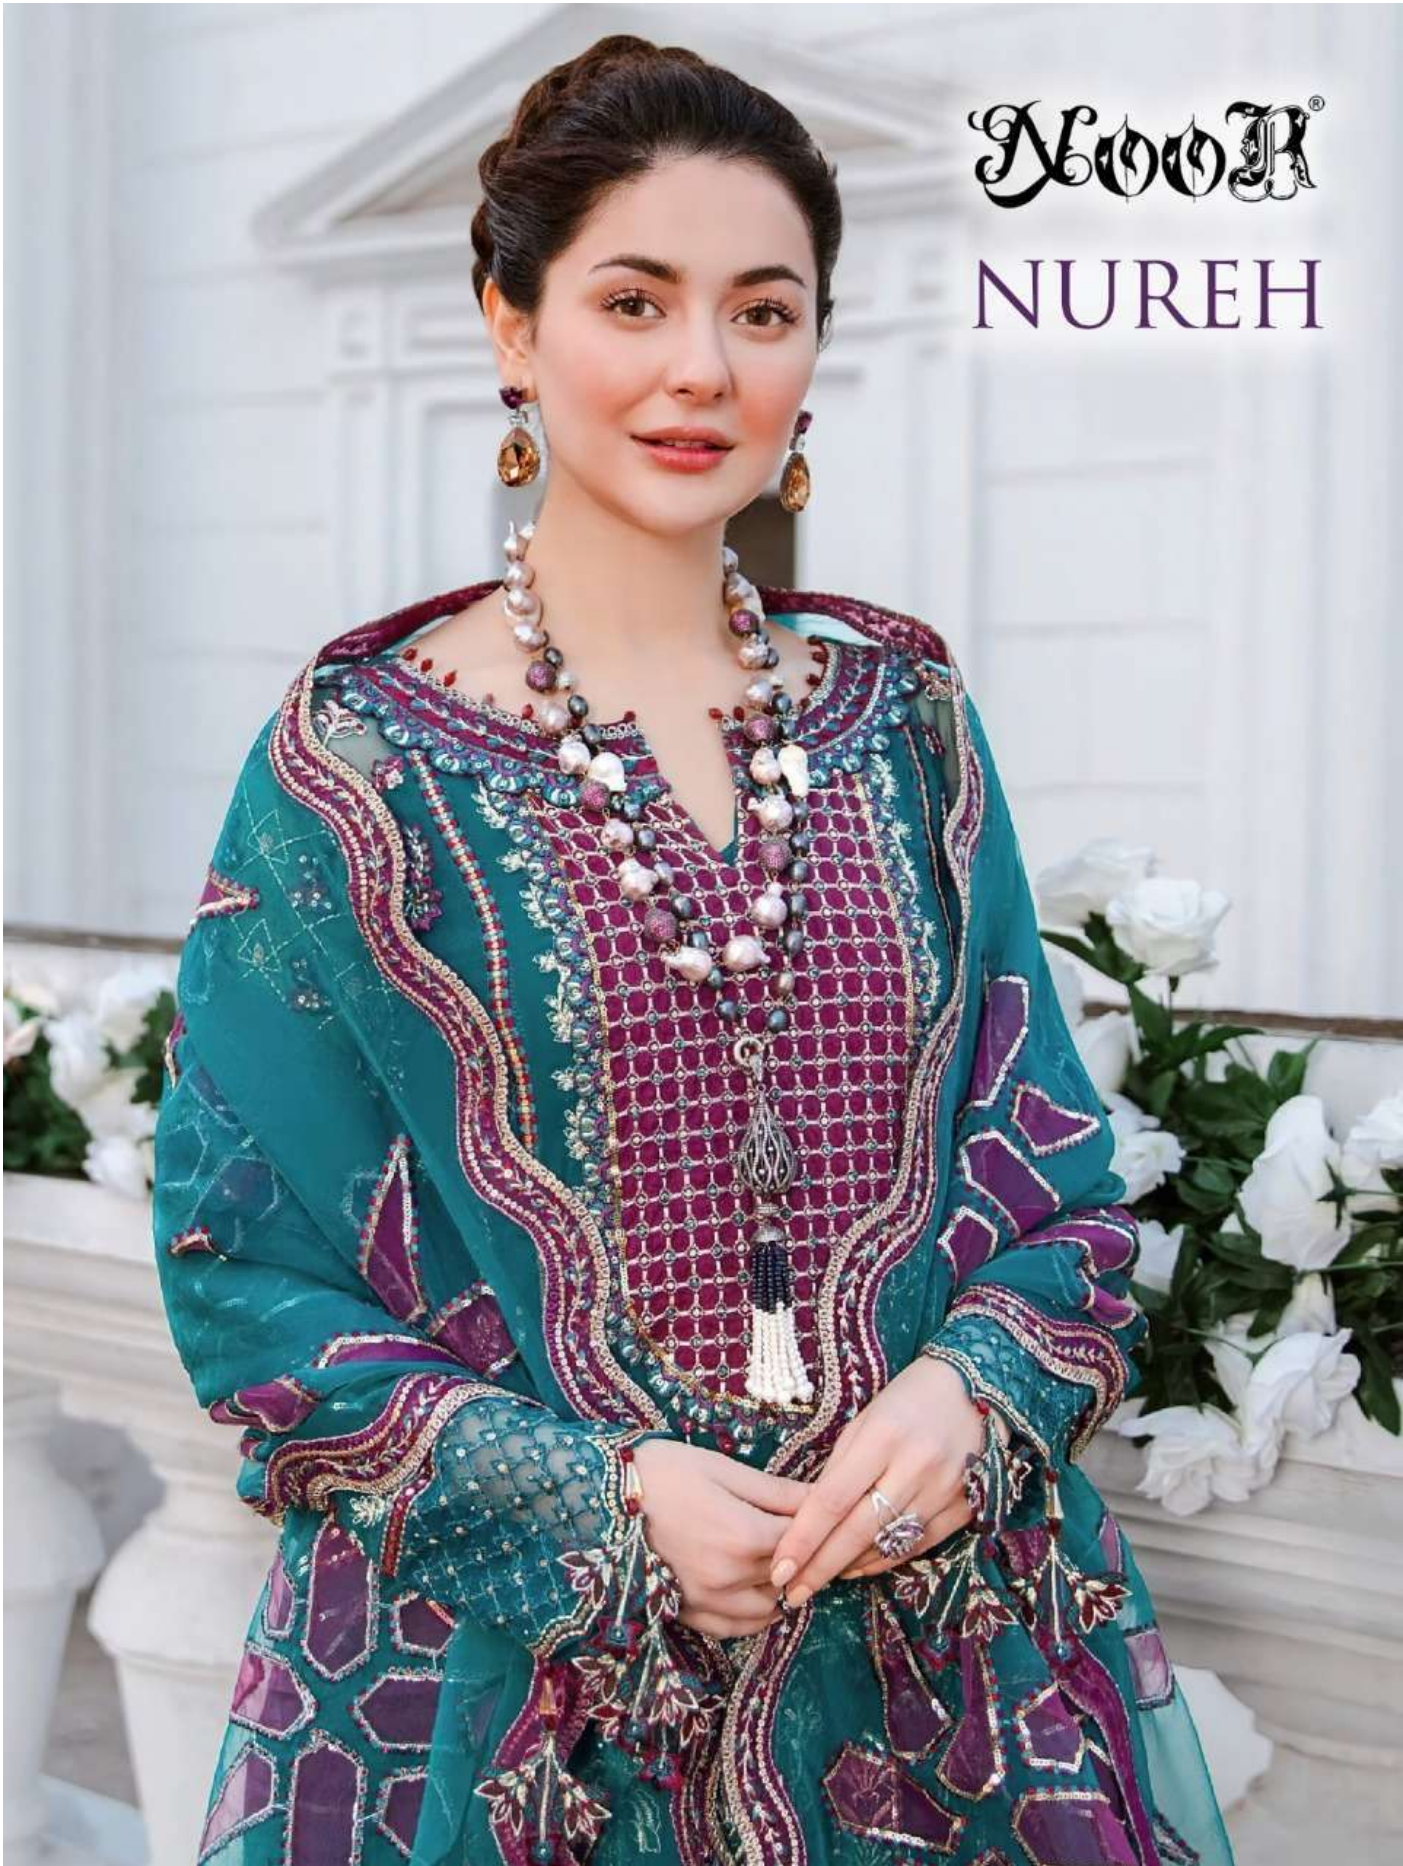

NOOR[®]

NUREH

NOOR[®]

NUREH

13104

13105

13106

NOOR

13106

TOP

**FOX GEORGETTE WITH
STYLISH WORK**

BOTTOM-INNER

HEAVY SANTOON

DUPATTA

**NET EMBROIDERY
WITH BORDER**

NOOR[®]