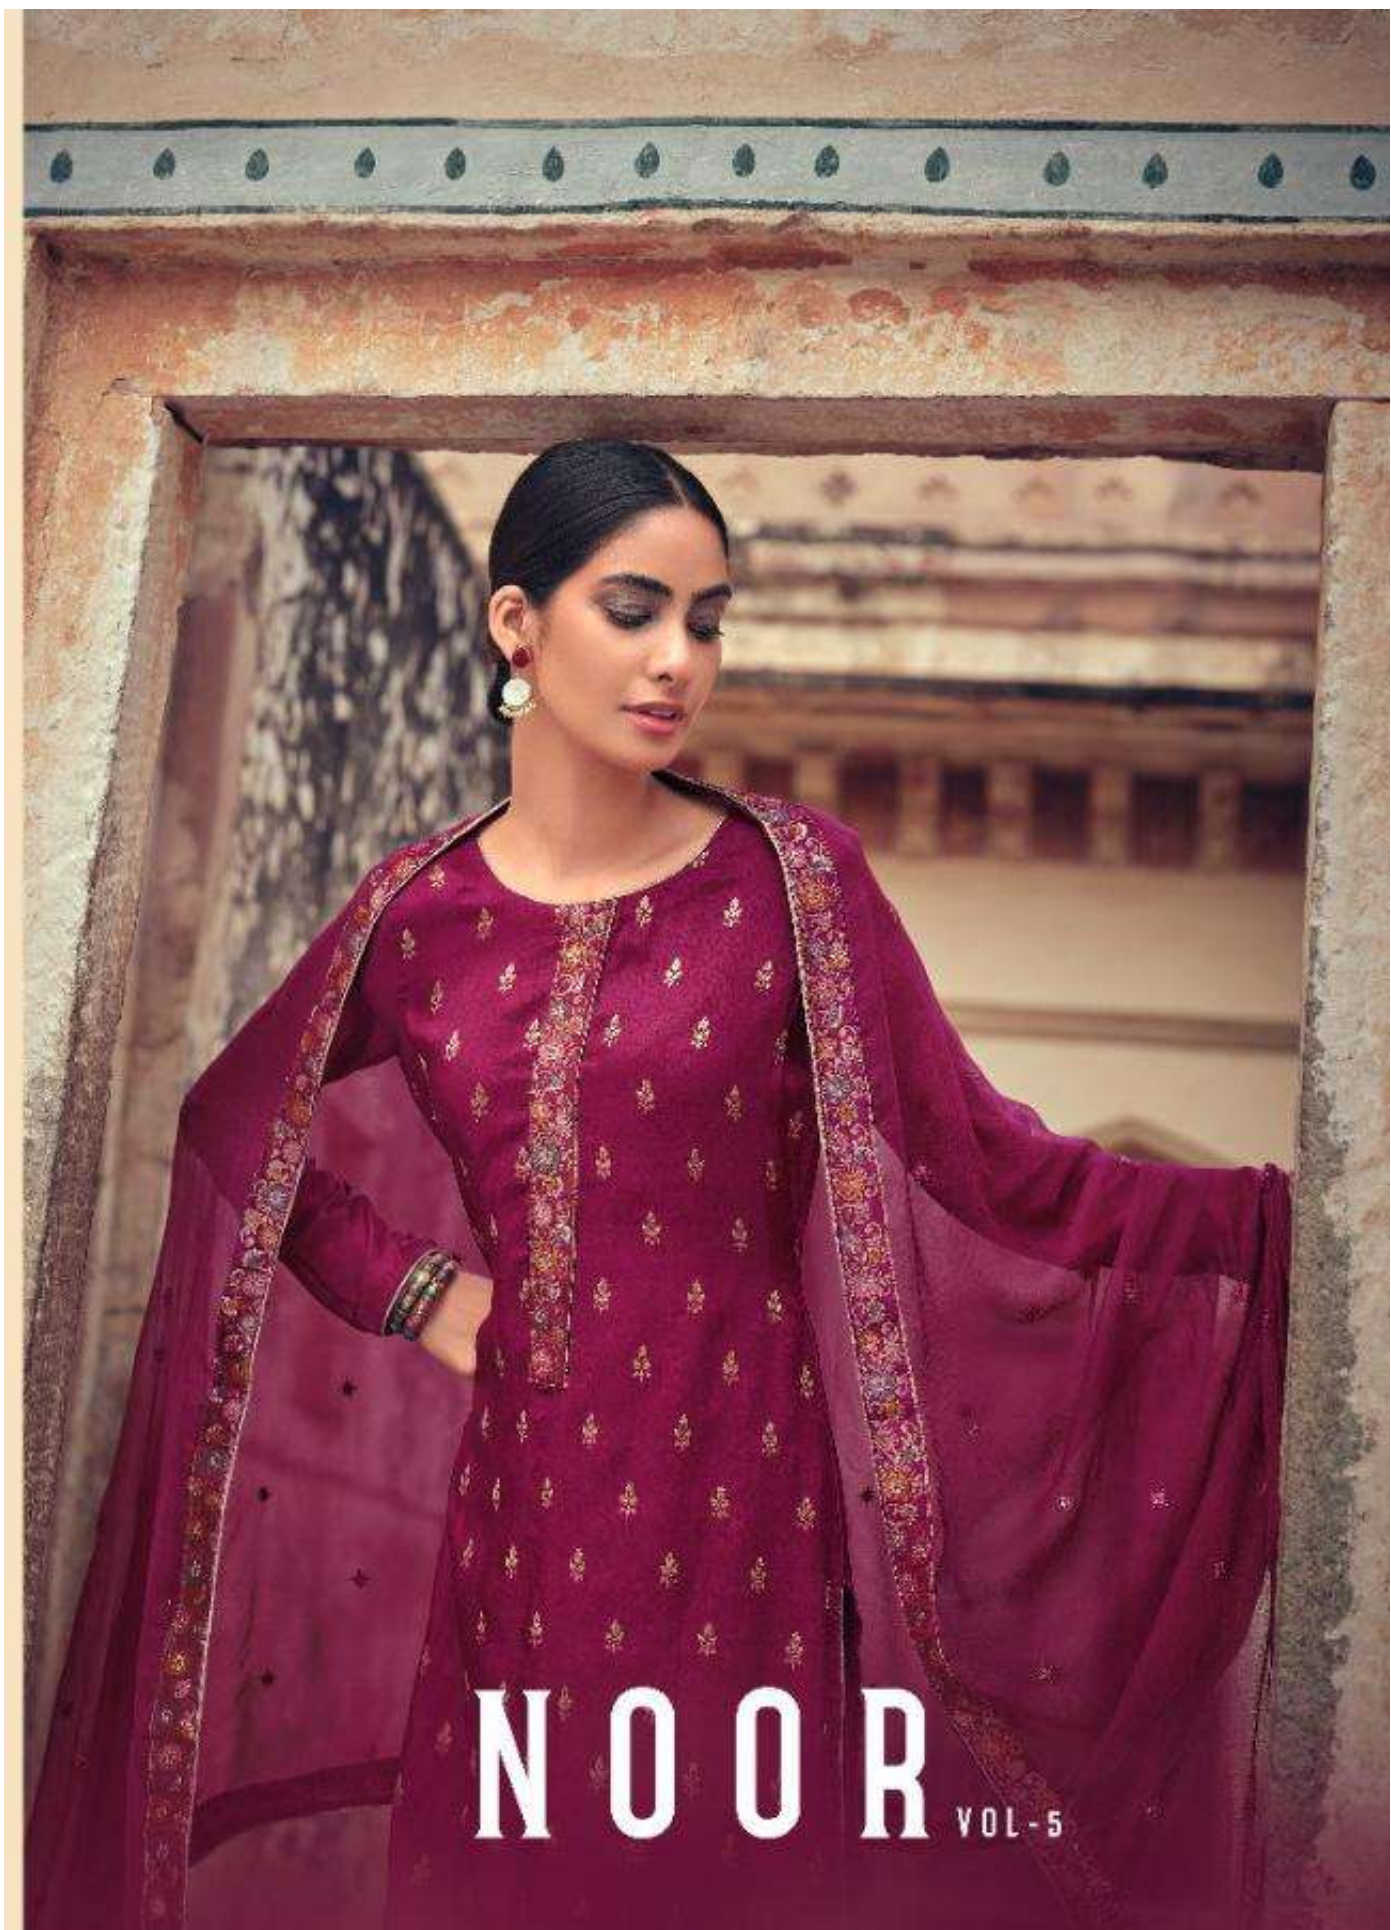

NOOR VOL-5

DESIGN NO.	Description	RATE
5102	Silk Minakari Jacquard Top And Pure Chiffon Embroidered Dupatta With 4 Side Minakari Jacquard Border.	2799
5103	Silk Minakari Jacquard Top And Pure Chiffon Embroidered Dupatta With 4 Side Minakari Jacquard Border.	2799
5104	Silk Minakari Jacquard Top And Pure Chiffon Embroidered Dupatta With 4 Side Minakari Jacquard Border.	2799
5105	Silk Minakari Jacquard Top And Pure Chiffon Embroidered Dupatta With 4 Side Minakari Jacquard Border.	2799
5106	Silk Minakari Jacquard Top And Pure Chiffon Embroidered Dupatta With 4 Side Minakari Jacquard Border.	2799
5107	Silk Minakari Jacquard Top And Pure Chiffon Embroidered Dupatta With 4 Side Minakari Jacquard Border.	2799
5108	Silk Minakari Jacquard Top And Pure Chiffon Embroidered Dupatta With 4 Side Minakari Jacquard Border.	2799

BOTTOM: PURE SANTOON

TOTAL SUITS: 7 FULL SET AMOUNT: 19593 AVG. AMOUNT 2799

5107

KARMA
DESIGN FACT

KARMA

5105

KAMA

5102