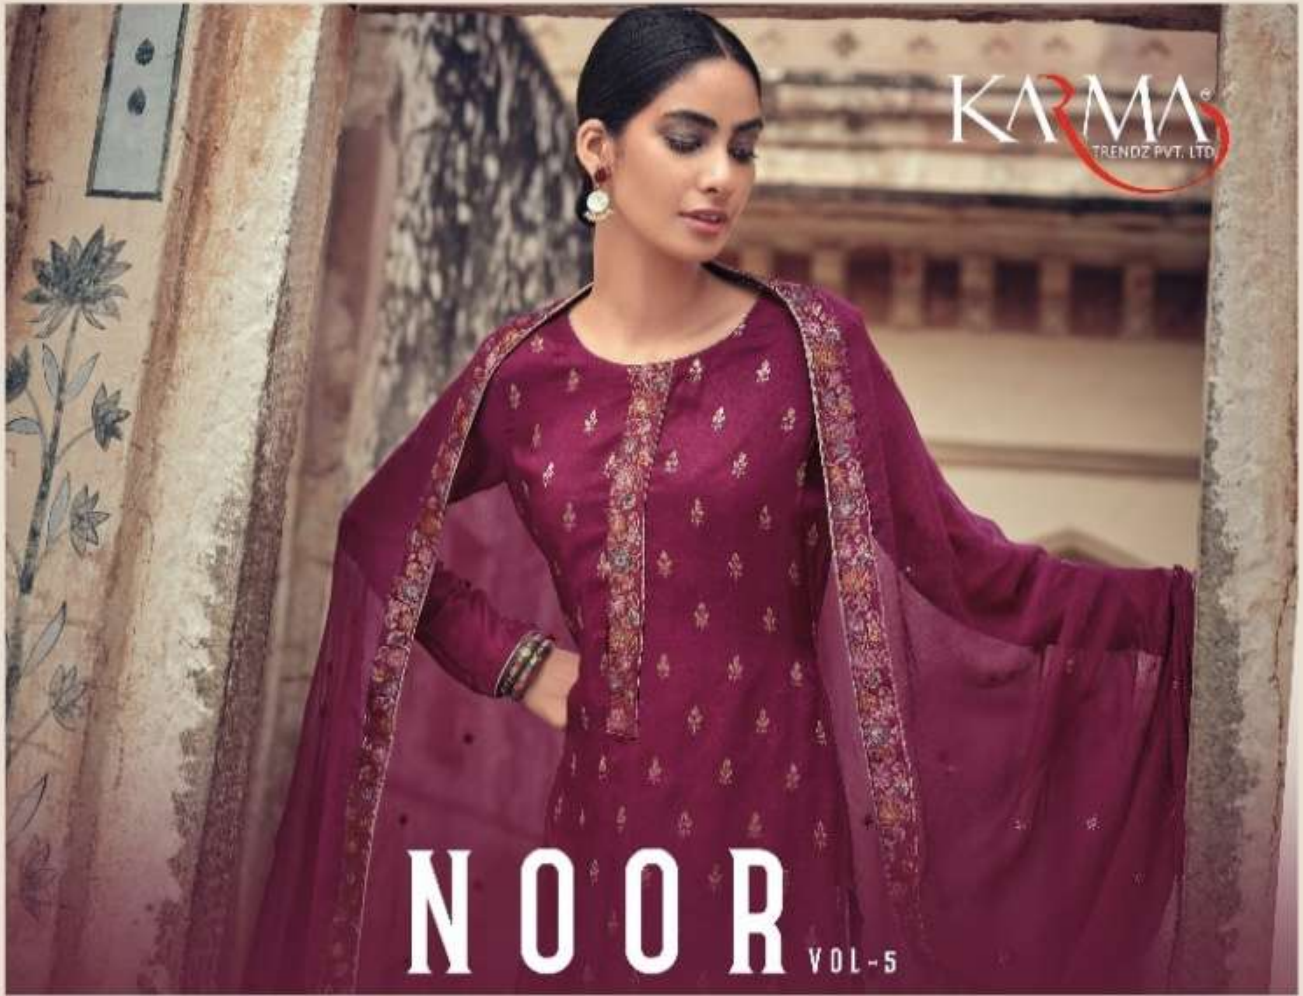

NOOR VOL-5

DESIGN NO.	Description	RATE
5102	Silk Minakari Jacquard Top And Pure Chiffon Embroidered Dupatta With 4 Side Minakari Jacquard Border.	2799
5103	Silk Minakari Jacquard Top And Pure Chiffon Embroidered Dupatta With 4 Side Minakari Jacquard Border.	2799
5104	Silk Minakari Jacquard Top And Pure Chiffon Embroidered Dupatta With 4 Side Minakari Jacquard Border.	2799
5105	Silk Minakari Jacquard Top And Pure Chiffon Embroidered Dupatta With 4 Side Minakari Jacquard Border.	2799
5106	Silk Minakari Jacquard Top And Pure Chiffon Embroidered Dupatta With 4 Side Minakari Jacquard Border.	2799
5107	Silk Minakari Jacquard Top And Pure Chiffon Embroidered Dupatta With 4 Side Minakari Jacquard Border.	2799
5108	Silk Minakari Jacquard Top And Pure Chiffon Embroidered Dupatta With 4 Side Minakari Jacquard Border.	2799

BOTTOM: PURE SANTOON

TOTAL SUITS: 7 FULL SET AMOUNT: 19593 AVG. AMOUNT 2799

5107

KARMA
DESIGN FACT

KARMA

5105

KAMA

5102