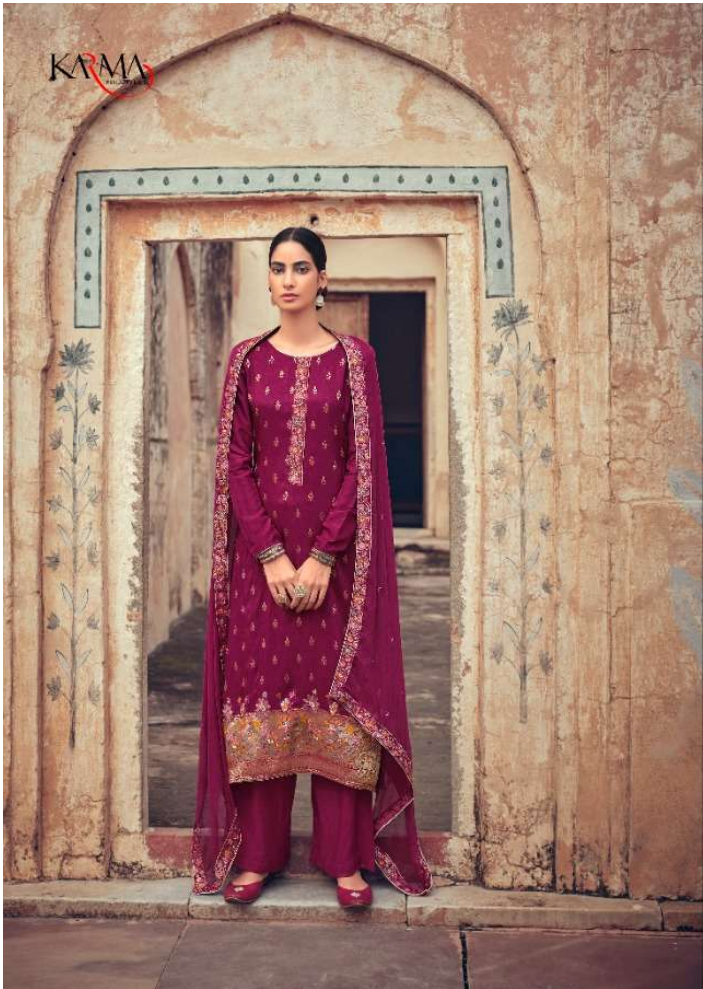

NOOR VOL-5

DESIGN NO.	Description	RATE
5102	Silk Minakari Jacquard Top And Pure Chiffon Embroidered Dupatta With 4 Side Minakari Jacquard Border.	2799
5103	Silk Minakari Jacquard Top And Pure Chiffon Embroidered Dupatta With 4 Side Minakari Jacquard Border.	2799
5104	Silk Minakari Jacquard Top And Pure Chiffon Embroidered Dupatta With 4 Side Minakari Jacquard Border.	2799
5105	Silk Minakari Jacquard Top And Pure Chiffon Embroidered Dupatta With 4 Side Minakari Jacquard Border.	2799
5106	Silk Minakari Jacquard Top And Pure Chiffon Embroidered Dupatta With 4 Side Minakari Jacquard Border.	2799
5107	Silk Minakari Jacquard Top And Pure Chiffon Embroidered Dupatta With 4 Side Minakari Jacquard Border.	2799
5108	Silk Minakari Jacquard Top And Pure Chiffon Embroidered Dupatta With 4 Side Minakari Jacquard Border.	2799

BOTTOM: PURE SANTOON

TOTAL SUITS: 7 FULL SET AMOUNT: 19593 AVG. AMOUNT 2799

5107

KARMA
DESIGN FACT

KARMA

5105

KAMA

5102