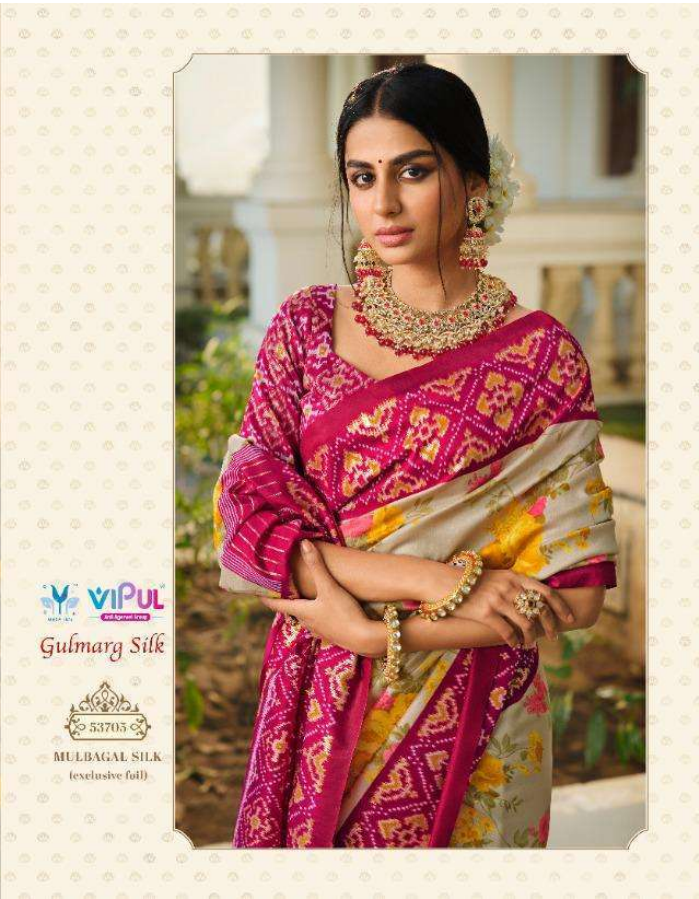

VIPUL

Gulmarg Silk

53705

MULBAGAL SILK
(exclusive fall)