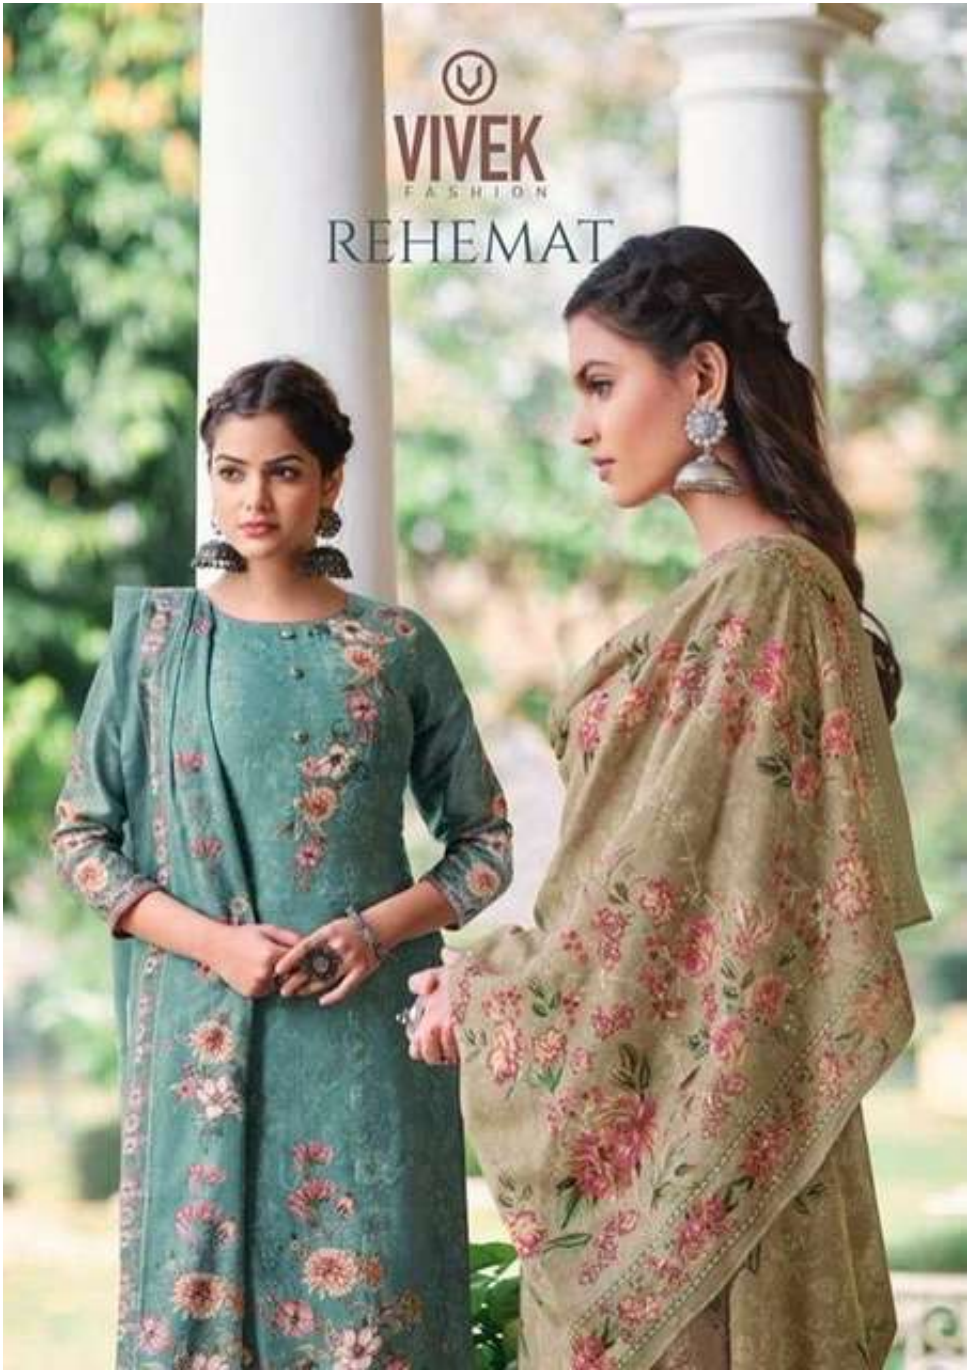

**VIVEK**  
FASHION

REHEMAT

**VIVEK**  
FASHION

REHEMAT

NO-22601

THE ART OF SEDUCTION

STOCK UP ON NEW FUN PRINTS THAT WILL  
TAKE YOUR BREATH AWAY.

NO-22695

QUEEN IN STYLE

A SEASON OF CONTRASTS

NO-22604

NO-22601

NO-22602

NO-22603

NO-22604

NO-22605

**WORK**

BOTTOM

PURE COTTON

DESIGN

TOTAL SUITS

TOTAL AMOUNT

---

D.NO.22601 TO 22607