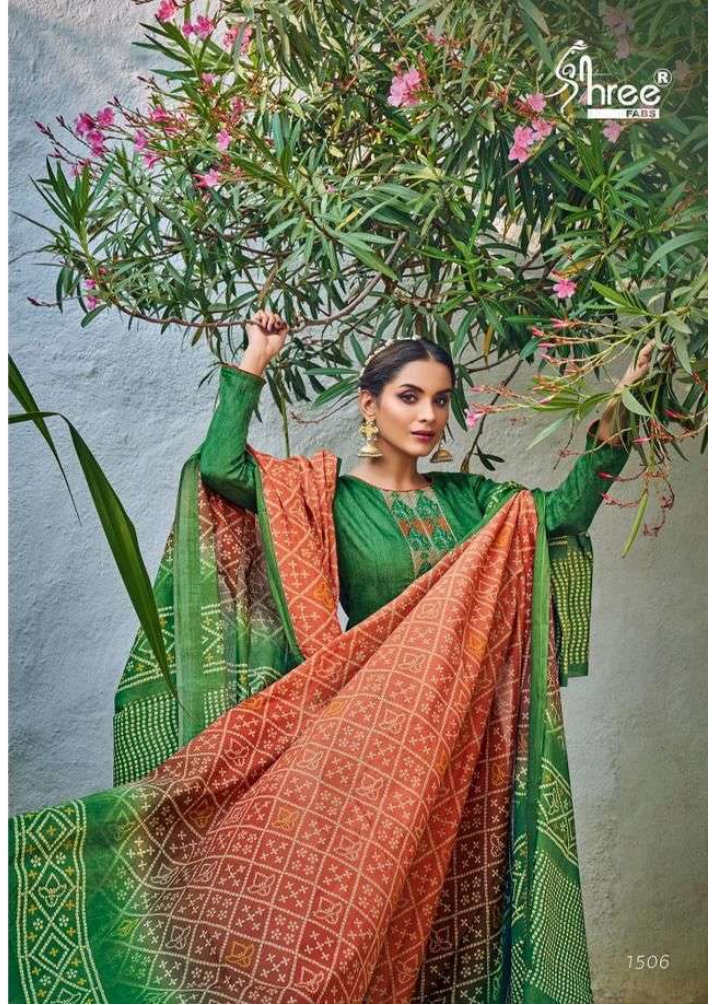

Shree®
FABR

Mishka

Shree[®]
FABSS

Mishka

1501

1502

1505

1506

1503

1504

1507

1508

Shree®
FABRI

1507

1506

1502

The logo for Shree FABBS, featuring the word "Shree" in a stylized font with a red and black outline, and "FABBS" in a smaller, black font below it.

1505

1504

Shree®
FABS

1503