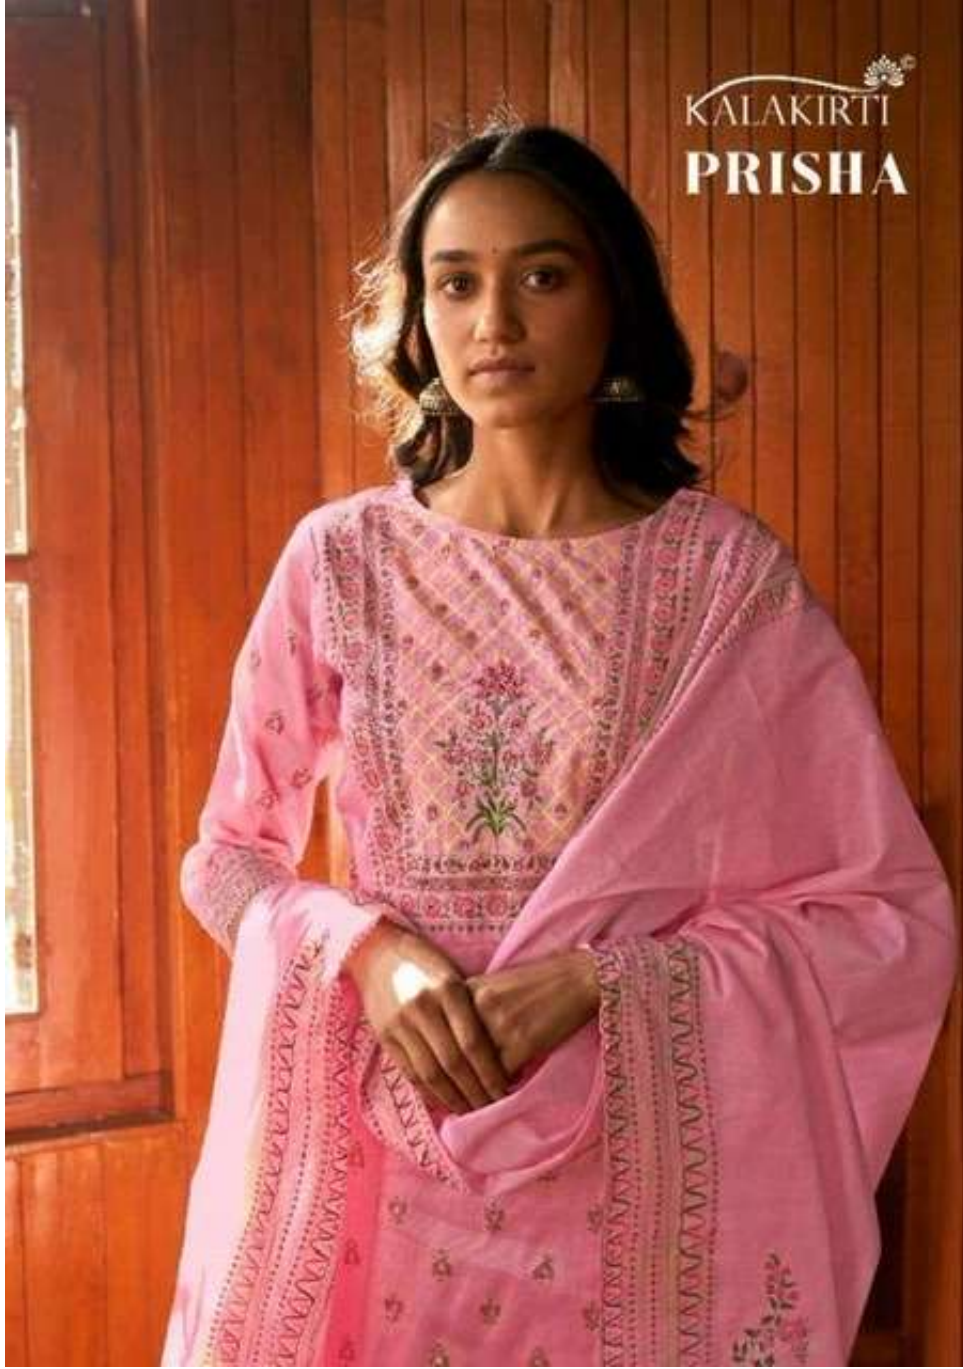

KALAKIRTI
PRISHA