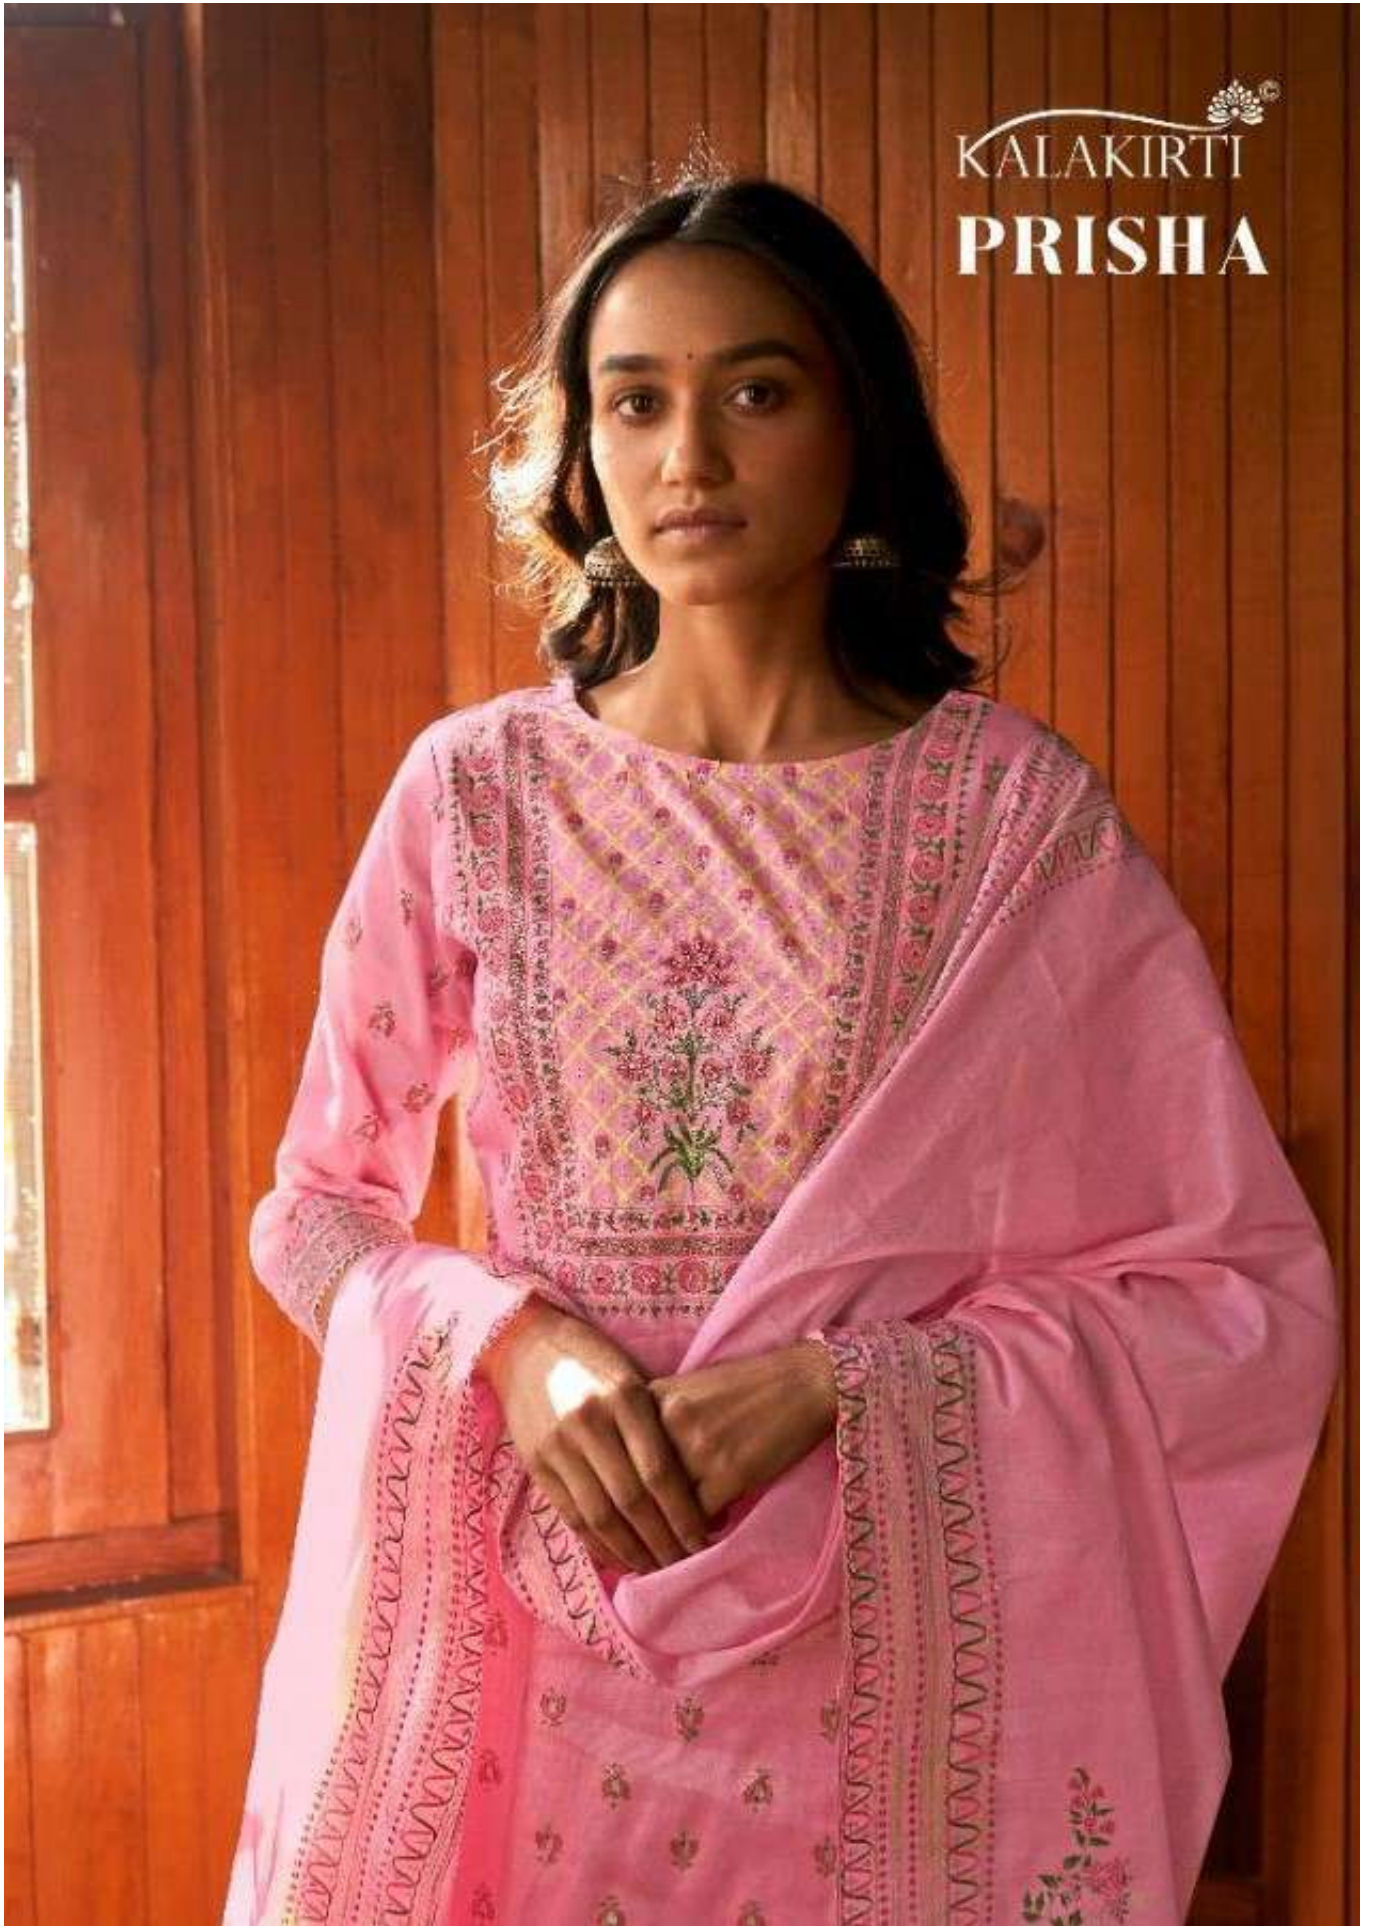

KALAKIRTI
PRISHA