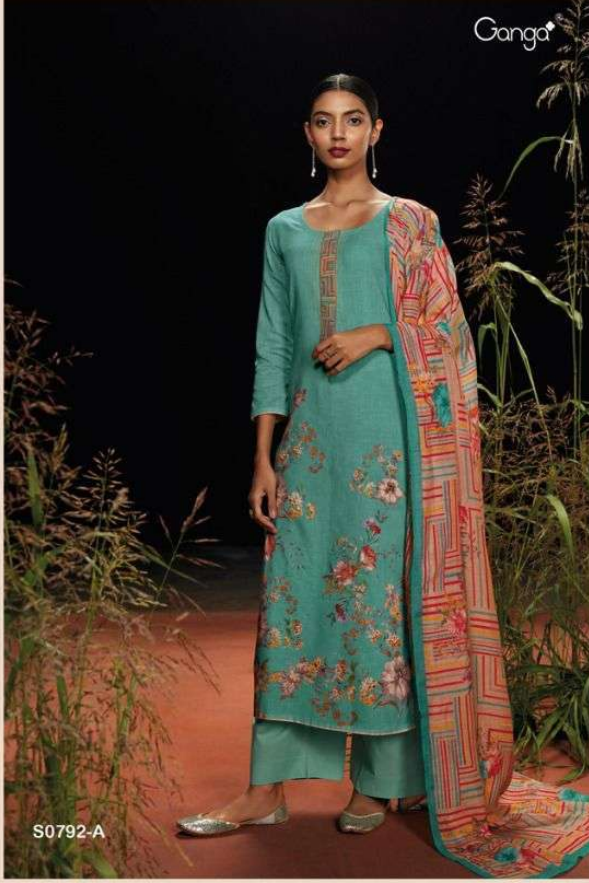

Ganga®

S0792-B

Ganga®

S0792-B

Ganga

Ganga®

PRODUCT NAME	RUNA
D.NO.	S0792
DESCRIPTION	<p>TOP PREMIUM COTTON LINEN PRINTED WITH EMBROIDERY & HAND WORK</p> <p>BOTTOM PREMIUM COTTON SOLID</p> <p>DUPATTA FINEST BEMBERG LINEN PRINTED</p>
HSN CODE	520851
WHOLESALE PRICE	1615- EACH+GST(EXTRA)