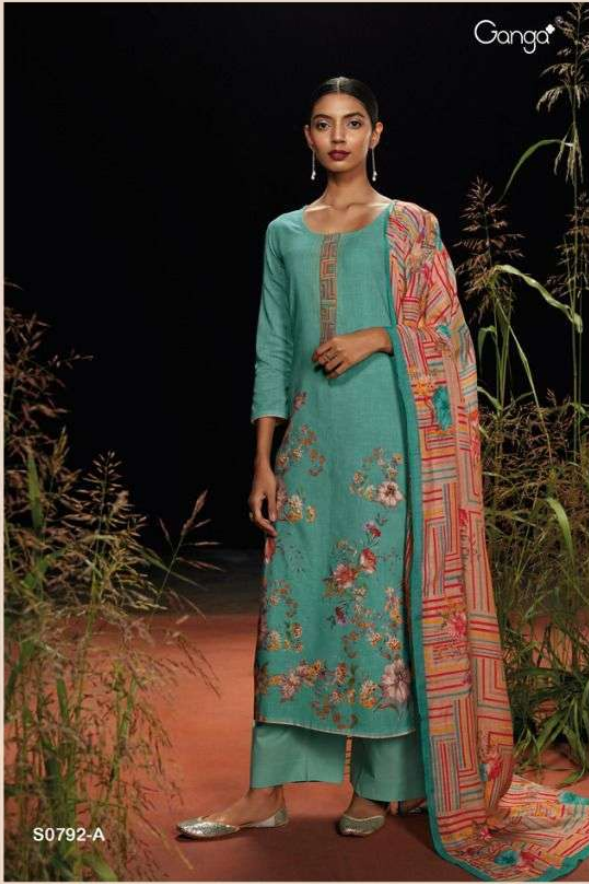

Ganga®

S0792-B

Ganga®

S0792-B

PRODUCT NAME	<b>RUNA</b>
D.NO.	S0792
DESCRIPTION	<b>TOP</b> PREMIUM COTTON LINEN PRINTED WITH EMBROIDERY & HAND WORK  <b>BOTTOM</b> PREMIUM COTTON SOLID  <b>DUPATTA</b> FINEST BEMBERG LINEN PRINTED
HSN CODE	<b>520851</b>
WHOLESALE PRICE	<b>1615- EACH+GST(EXTRA)</b>