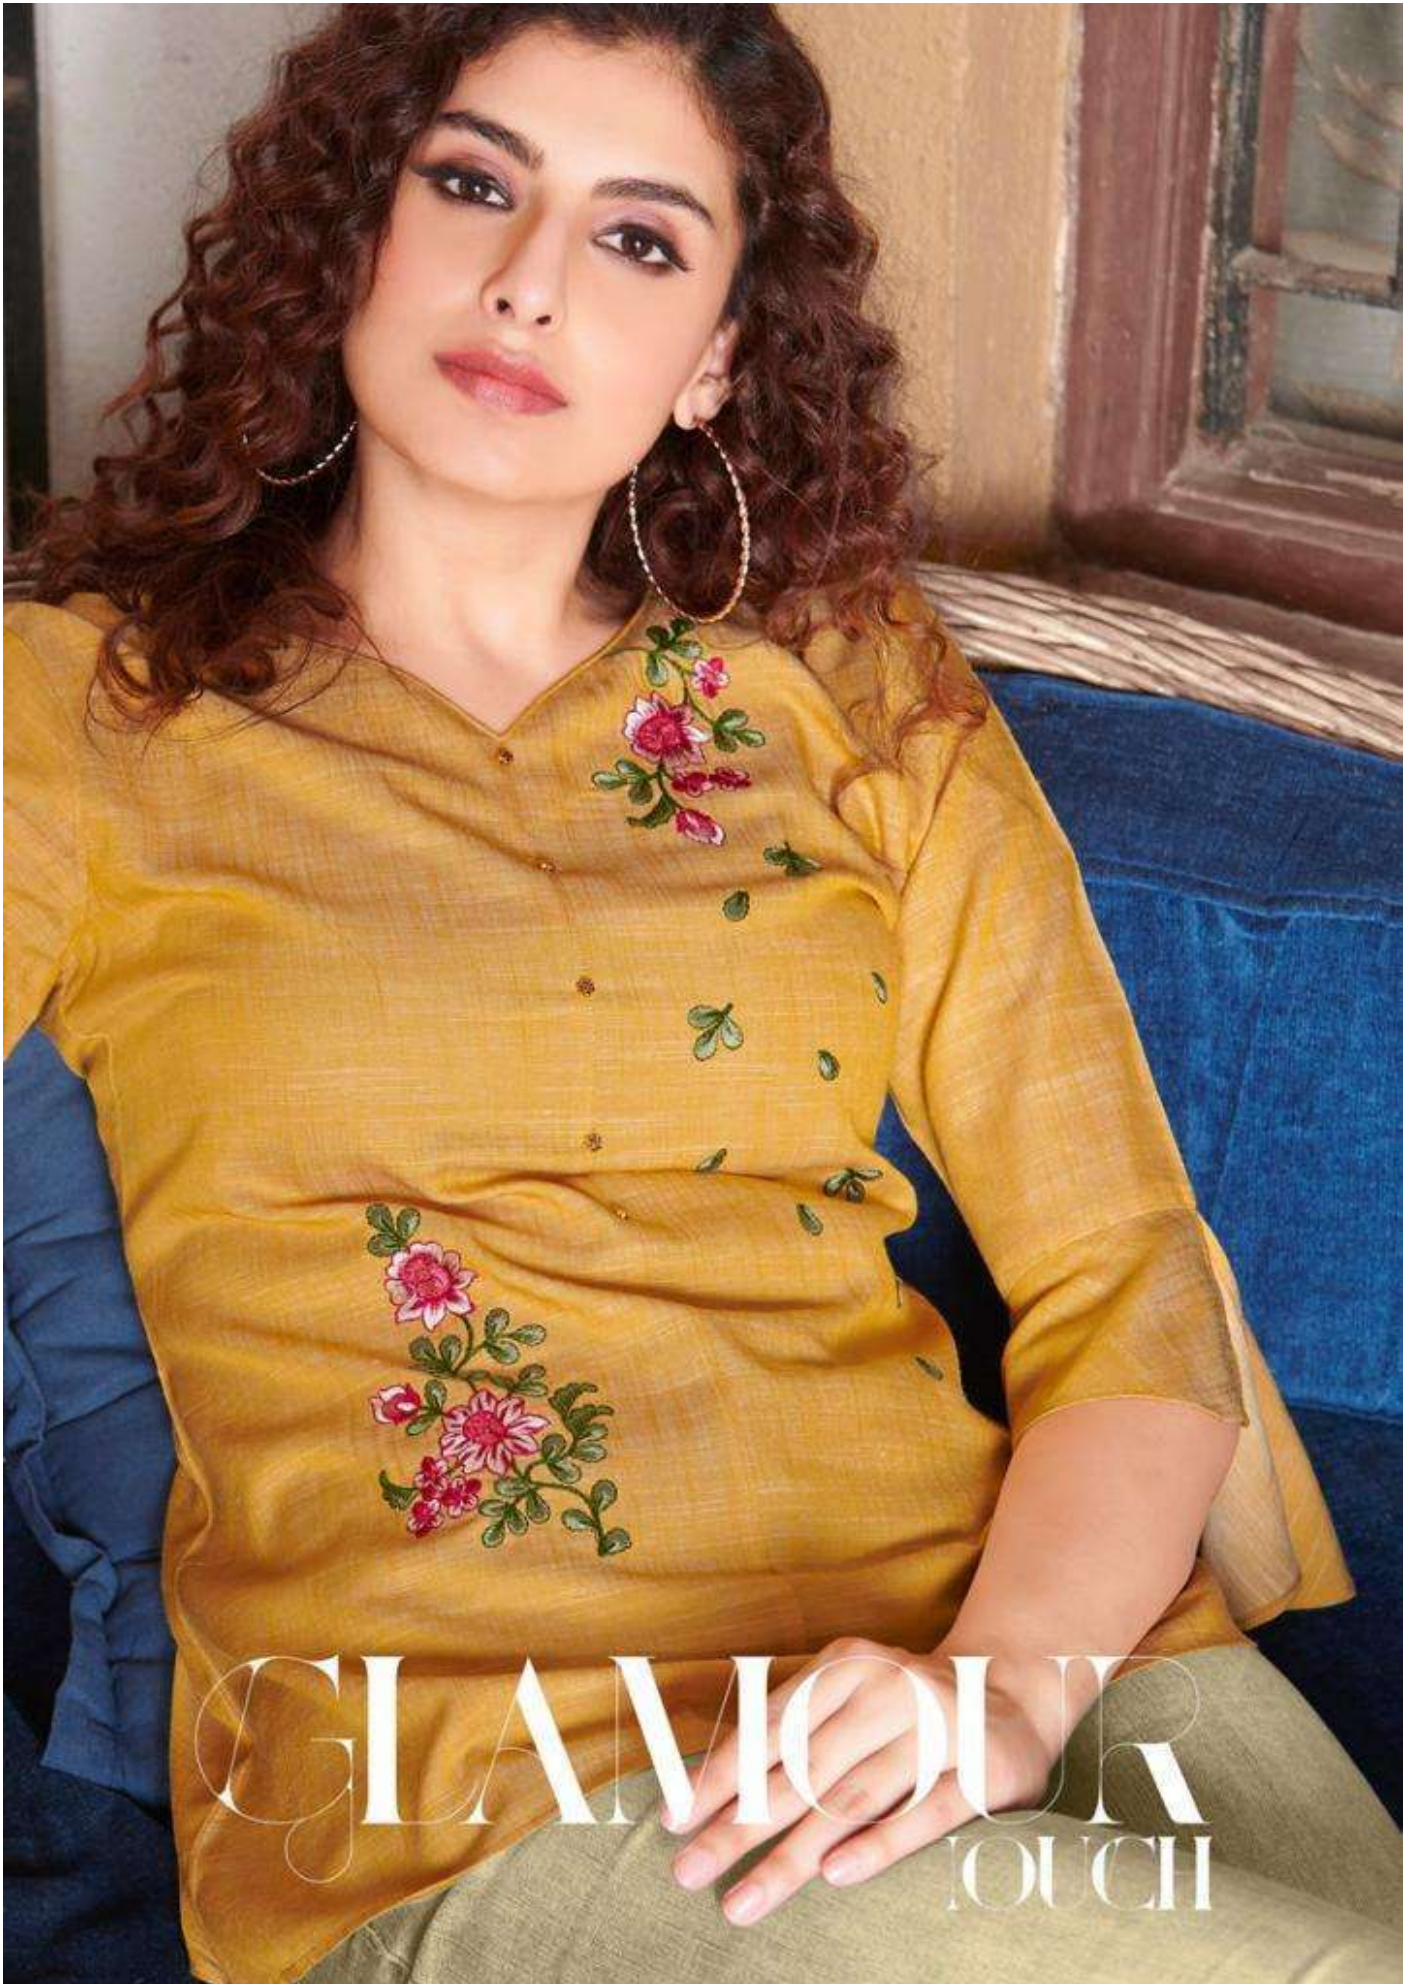

### TOP

FANCY VISCOUSE PATTERN FABRICS

SIZE	S	M	L	XL	2XL
	36	38	40	42	44
LENGTH	S	M	L	XL	2XL
	25	25	26	26	27

LILY & LALI  
GULS PRIDE  
A PRODUCT OF *Shana* GROUP

CODE | 6063

GLAMOUR  
TOUCH

LILY & LALI  
GULS PRIDE  
A PRODUCT OF FORTIS GROUP