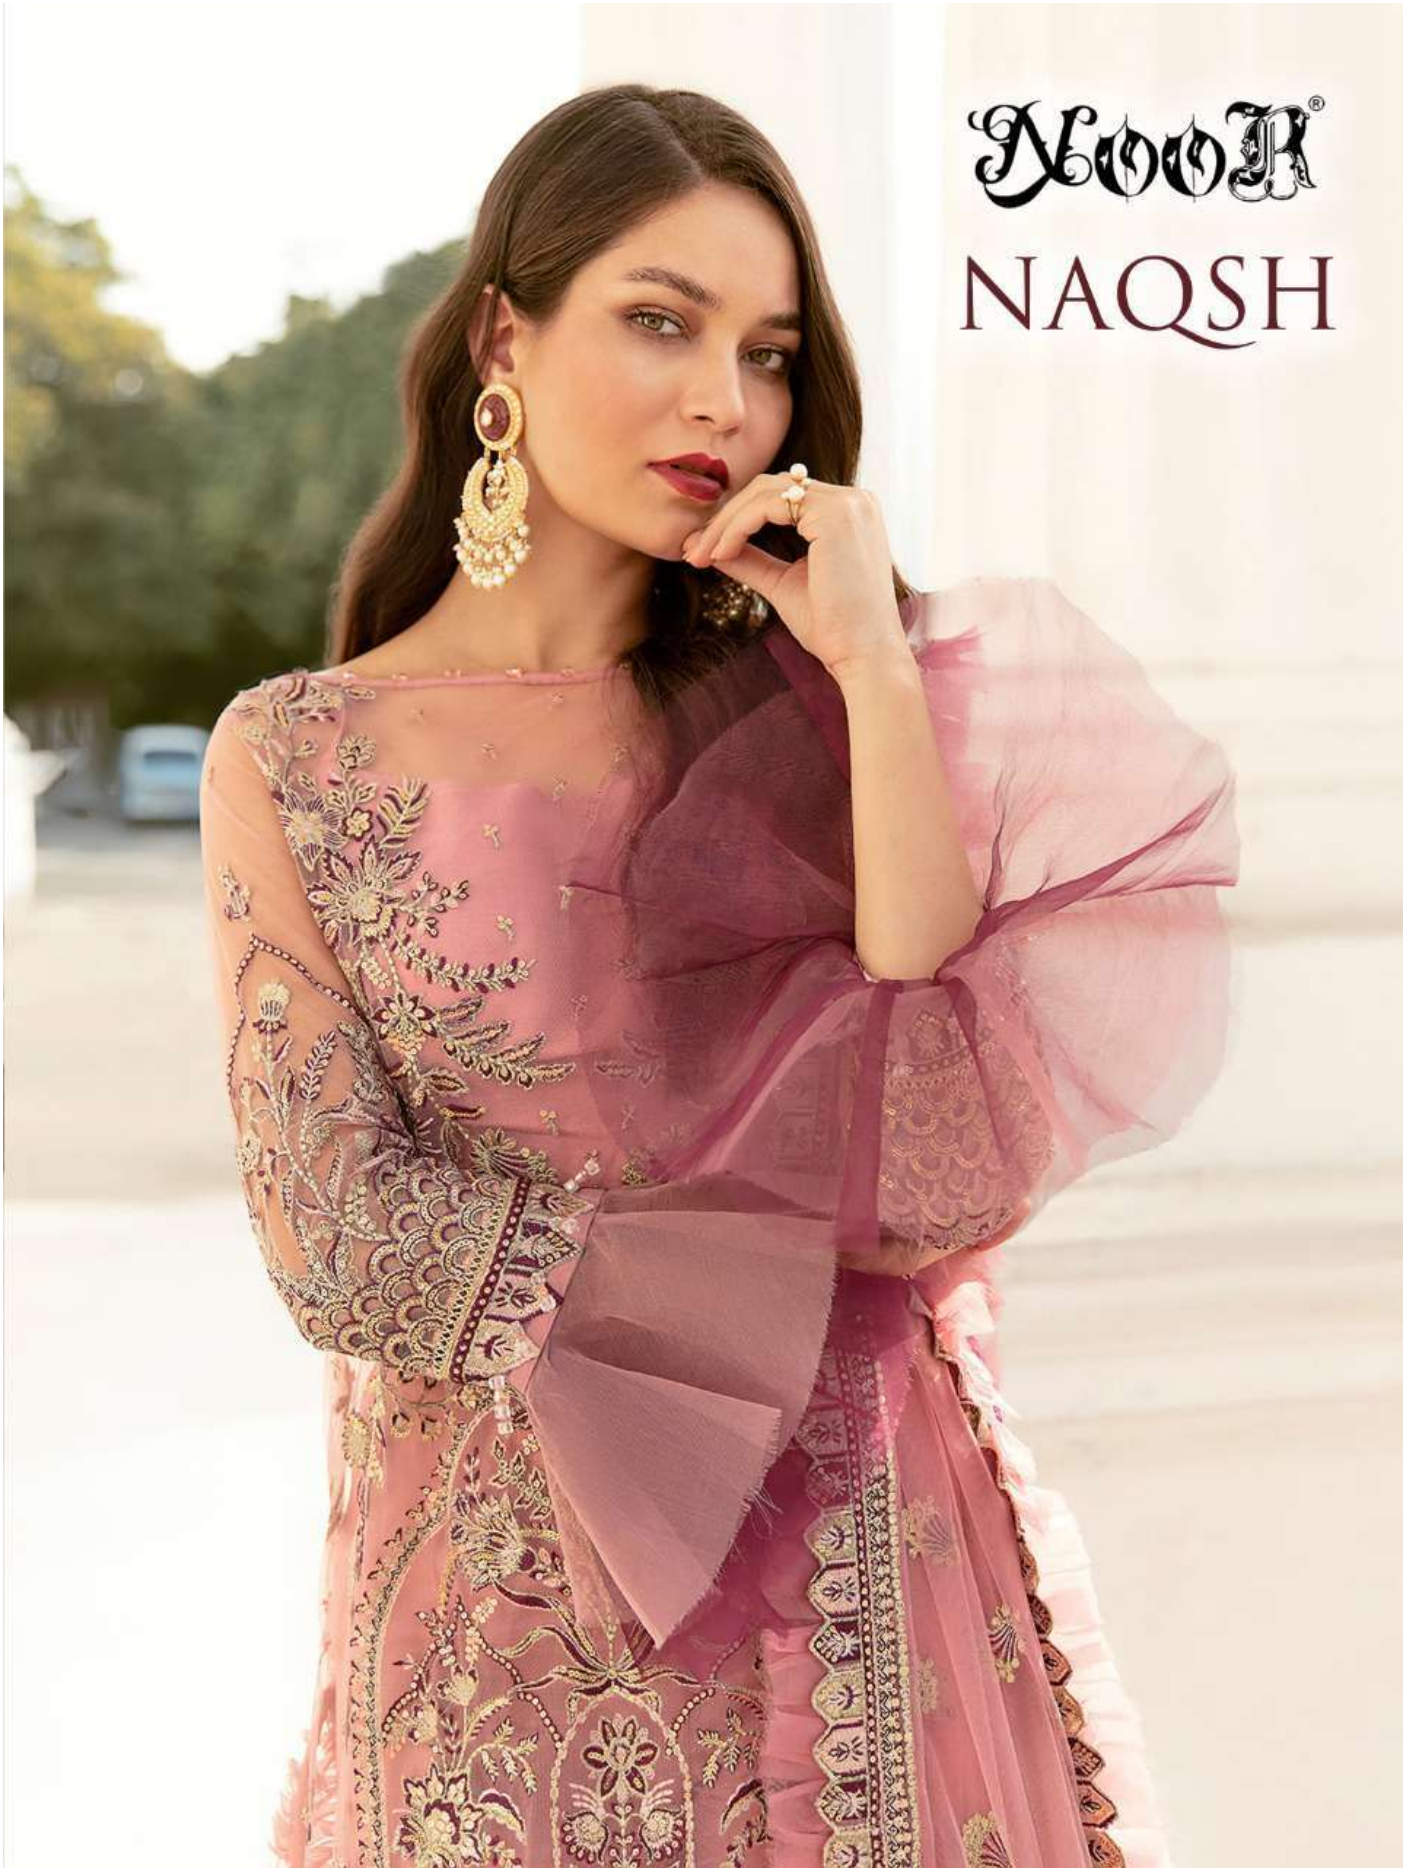

NOOR<sup>®</sup>  
NAQSH

**Noor**

**40041**

**TOP**

FOX GEORGETTE WITH  
STYLISH WORK

**BOTTOM-INNER**

HEAVY SANTOON

**DUPATTA**

NAZNIK CHIFFON  
WIITH WORK

**NOOR**

**40043**

**TOP**

BUTTER HEAVY NET  
STYLISH EMBODARY N  
FIRL LESS

**BOTTOM-INNER**

HEAVY SANTOON

**DUPATTA**