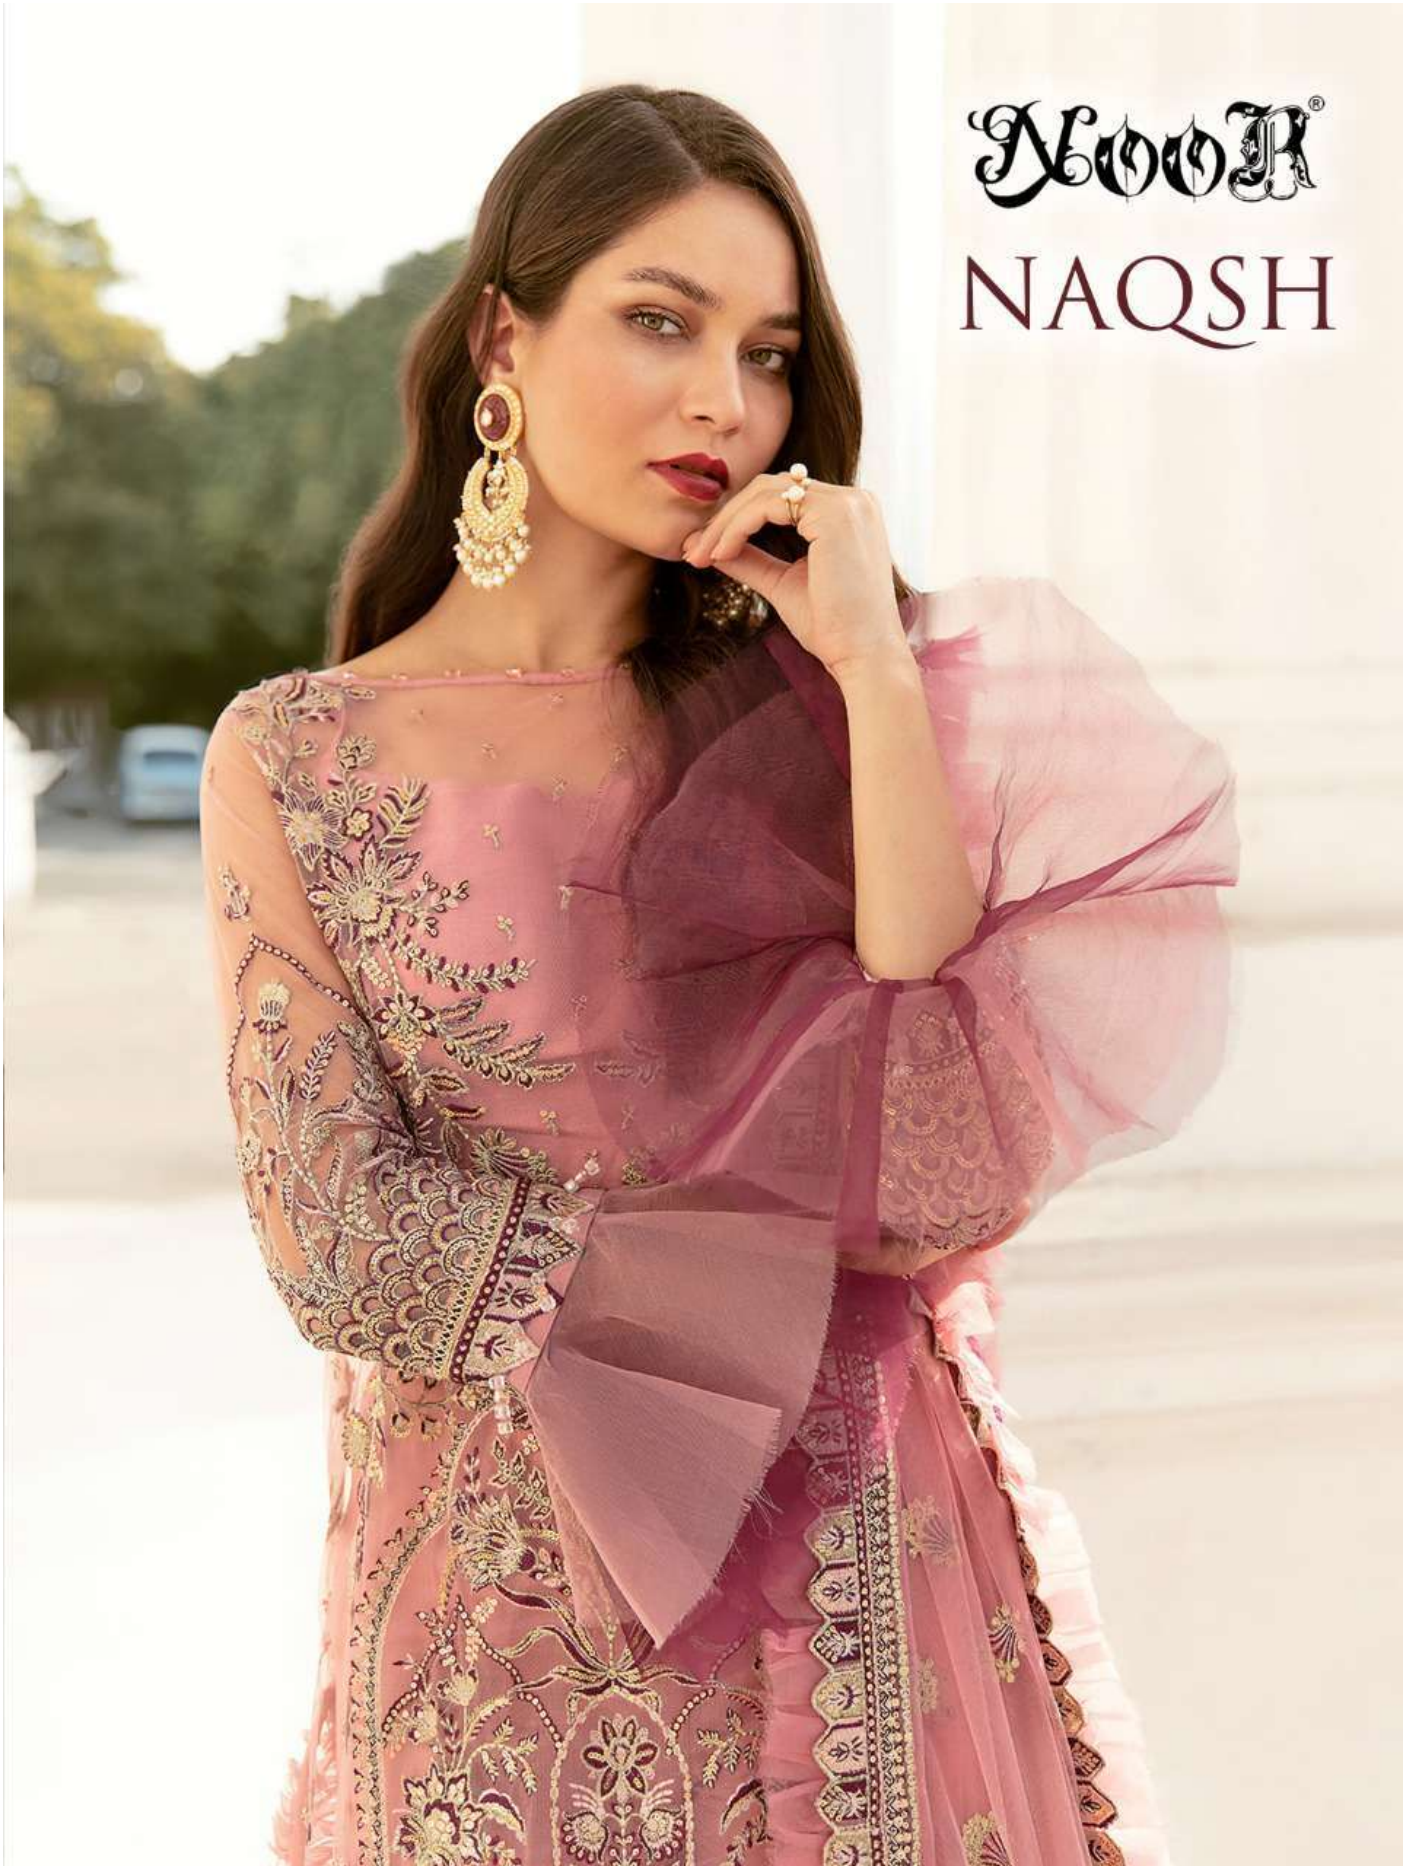

NOOR[®]
NAQSH

Noor

40041

TOP

**FOX GEORGETTE WITH
STYLISH WORK**

BOTTOM-INNER

HEAVY SANTOON

DUPATTA

**NAZNIK CHIFFON
WIITH WORK**

NOOR

40043

TOP

BUTTER HEAVY NET
STYLISH EMBODARY N
FIRL LESS

BOTTOM-INNER

HEAVY SANTOON

DUPATTA

HEAVY SANTOON

DUPATTA

NAZNIK CHIFFON
WIITH WORK

NOOR[®]

NAQSH

40041

40042

40043