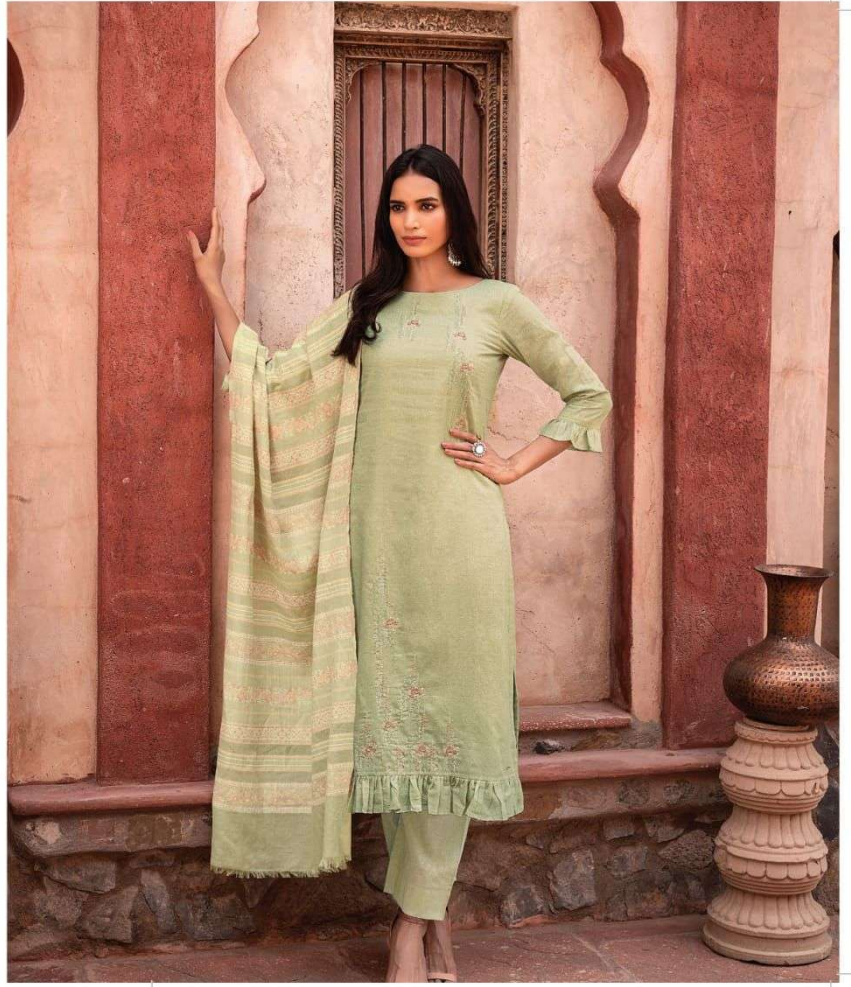

*Rivāā*<sup>®</sup>

**REET**

.2688.

*Rivāā*<sup>®</sup>

**REET**

.2690.

.2686.

.2689.

## FABRICS DETAIL

TOP :- Pure Cotton Print With Fancy Embroidery

BOTTAM :- Pure Cotton Print

DUP. :- Fancy Jaquard Stole

DESIGNS :- 7 Pcs

RATE :- 1225/-

1 Set 7 Suit Total Amt. :- 8575/-

5 % GST Extra