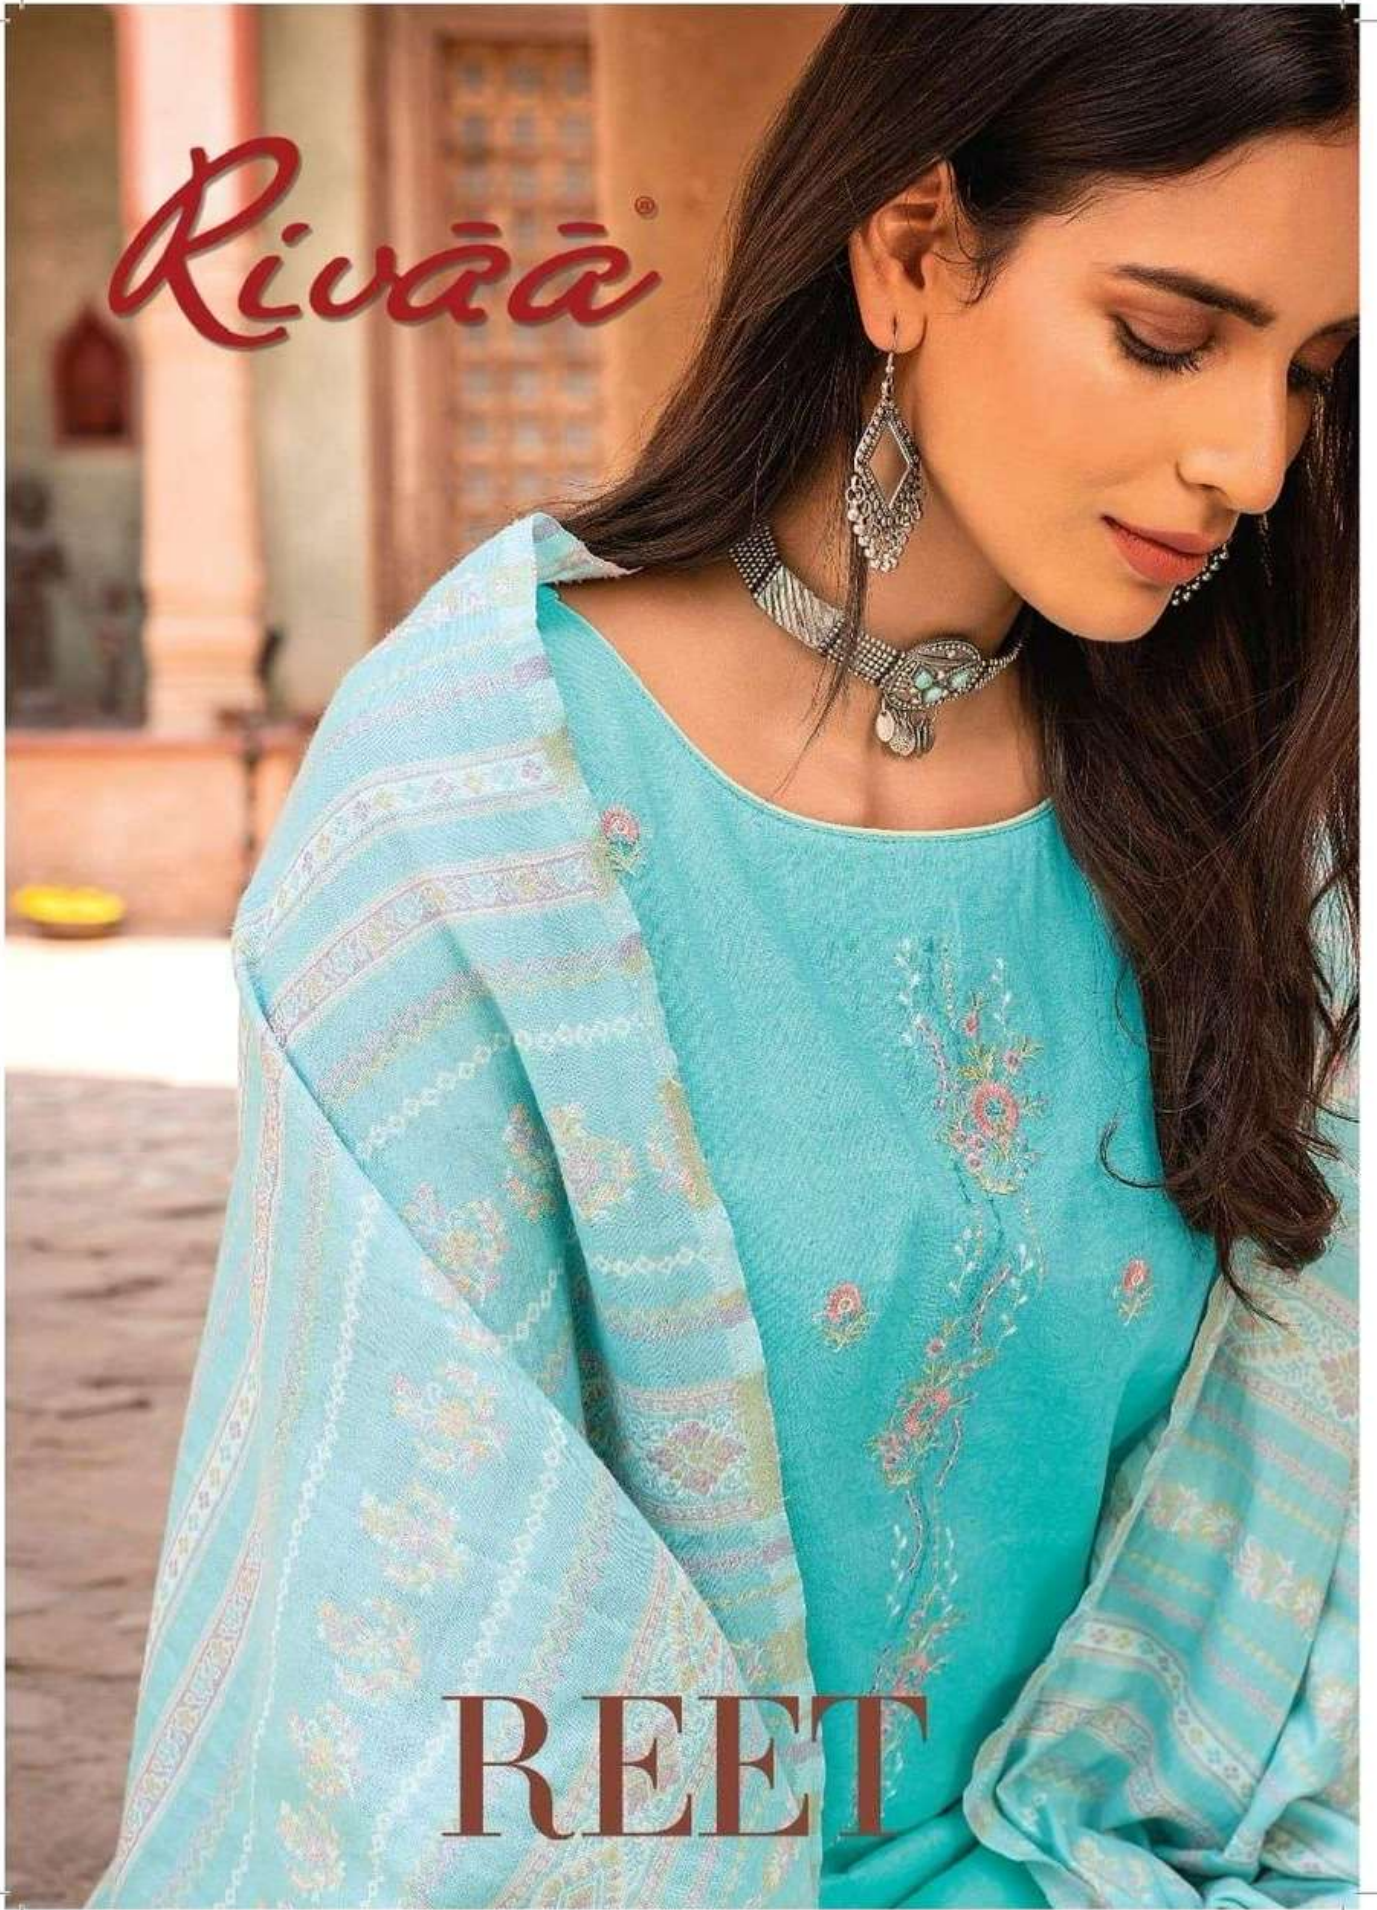

Rivāā®

REET