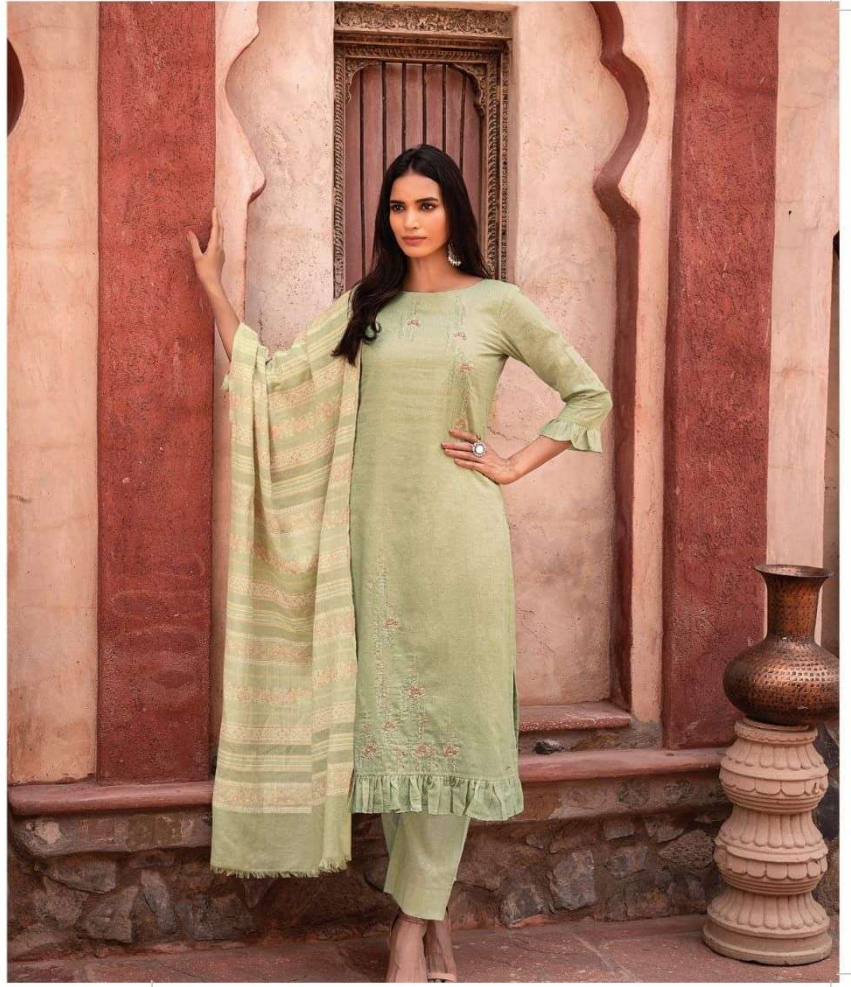

Rivāā[®]

REET

.2688.

Rivāā[®]

REET

.2690.

.2686.

.2689.

Rivāā

DEALER RATE LIST

BOOK NAME :- REET

D. NO. :- 2686 TO 2692

FABRICS DETAIL

TOP :- Pure Cotton Print With Fancy Embroidery

BOTTAM :- Pure Cotton Print

DUP. :- Fancy Jaquard Stole