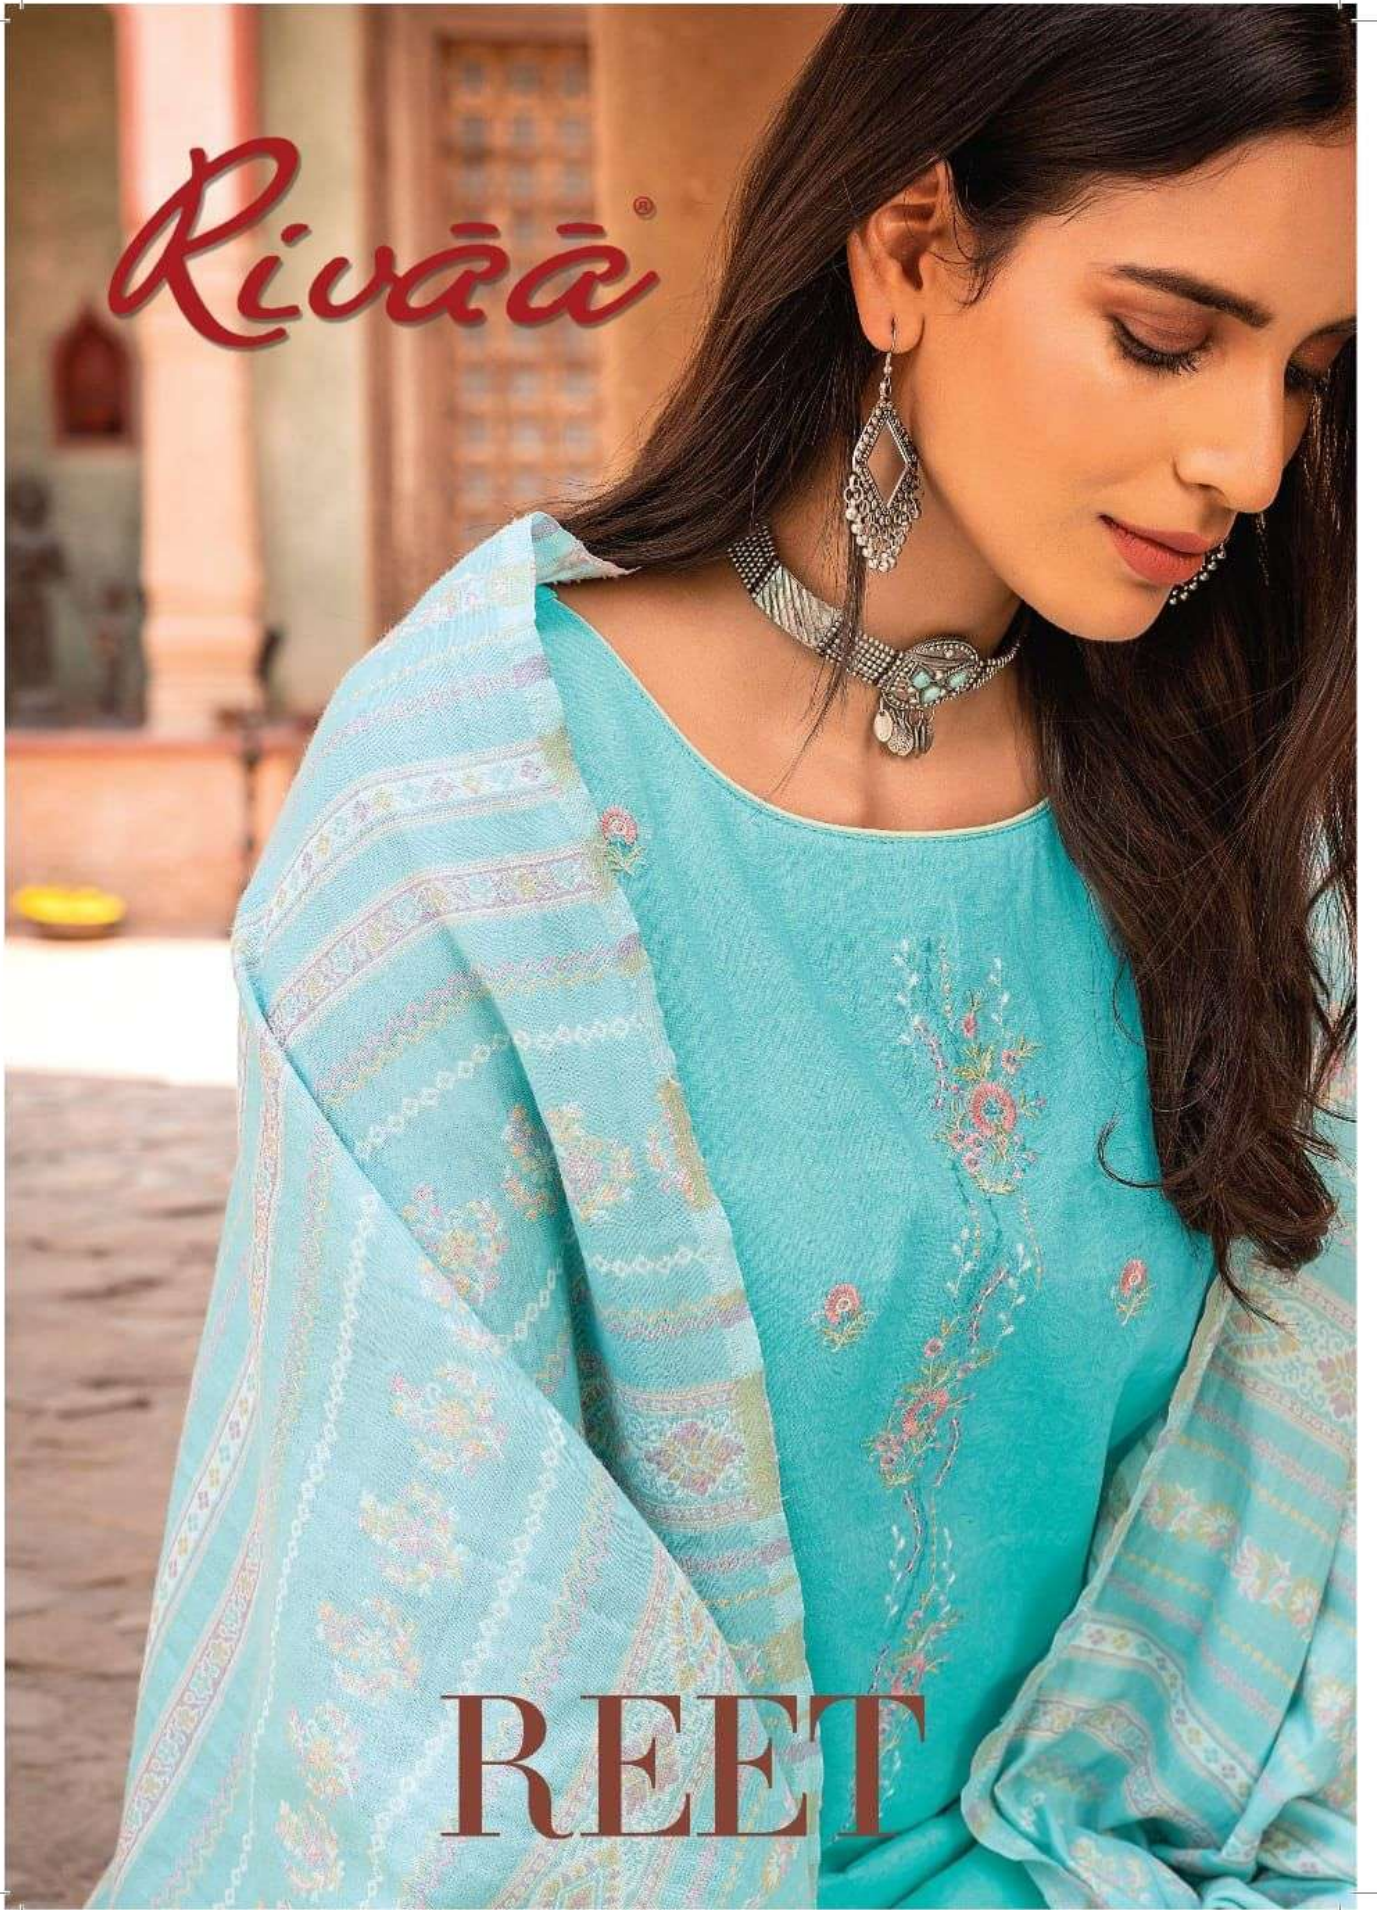

Rivāā®

REET