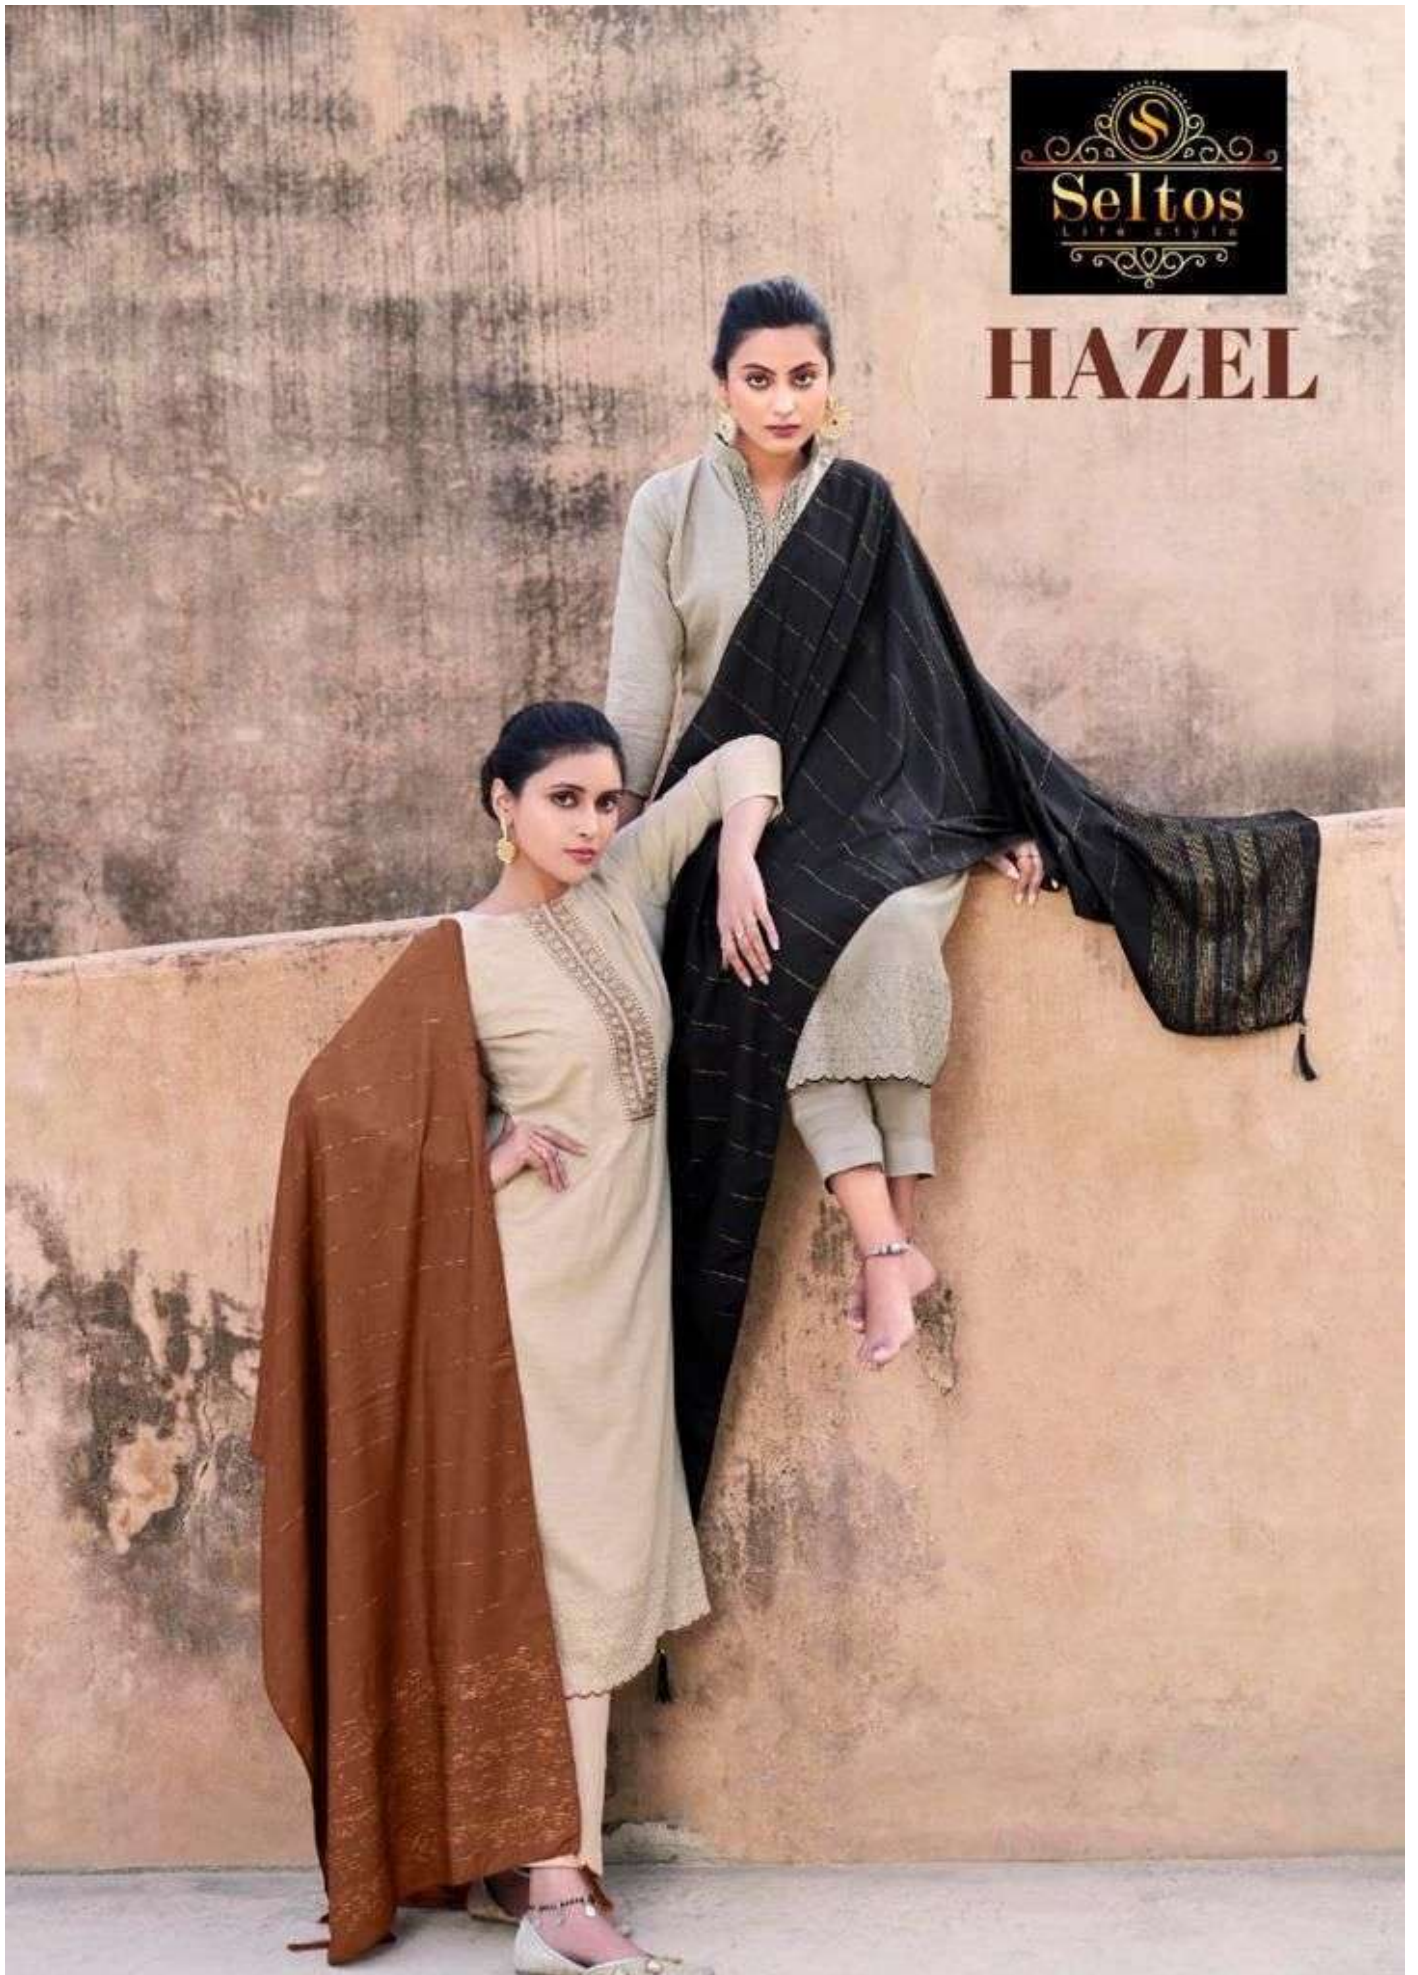

HAZEL

CREATIVE CULTURE 14005

HAZEL

WE ALWAYS BELIEVE IN QUALITY

DESIGN.NO	DESCRIPTION
14001	<p>TOP PURE COTTON SILK WITH SCALPING CUT-WORK</p> <p>BOTTOM PURE COTTON SOLID DAYED</p> <p>DUPATTA PURE MASLIN FANCY YARN DUPATTA</p>
14002	
14003	
14004	
14005	
14006	

HAZEL