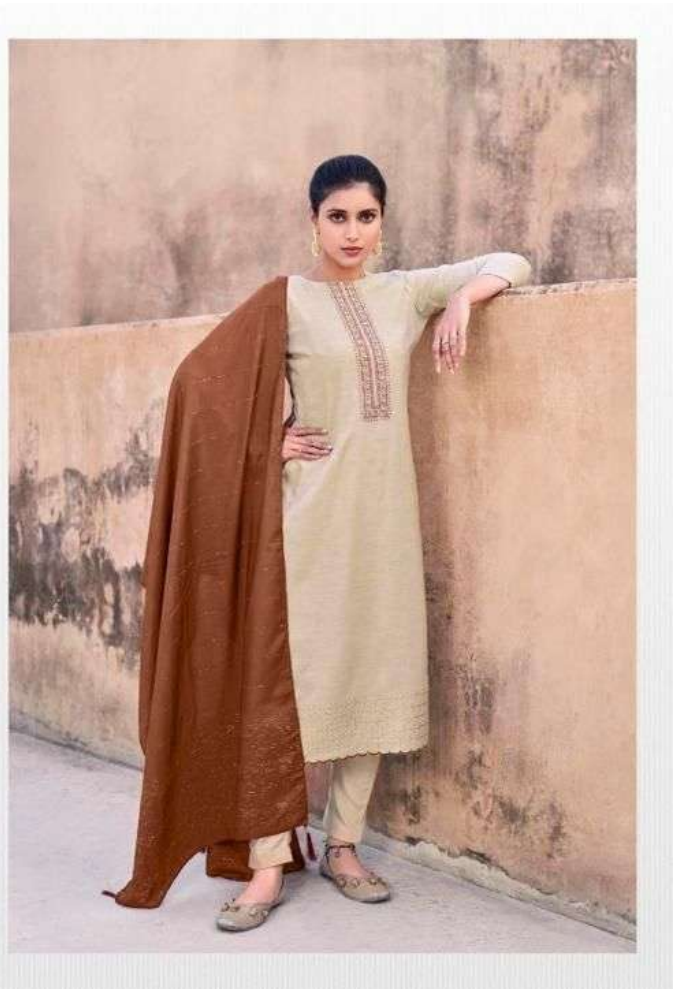

HAZEL

BETRO FASHION THE TWISTER

14001

HAZEL

WE ALWAYS BELIEVE IN QUALITY

DESIGN.NO	DESCRIPTION
14001	<p>TOP PURE COTTON SILK WITH SCALPING CUT-WORK</p> <p>BOTTOM PURE COTTON SOLID DAYED</p> <p>DUPATTA PURE MASLIN FANCY YARN DUPATTA</p>
14002	
14003	
14004	
14005	
14006	

HAZEL

14002

THE MODERN ENCHANTRESS