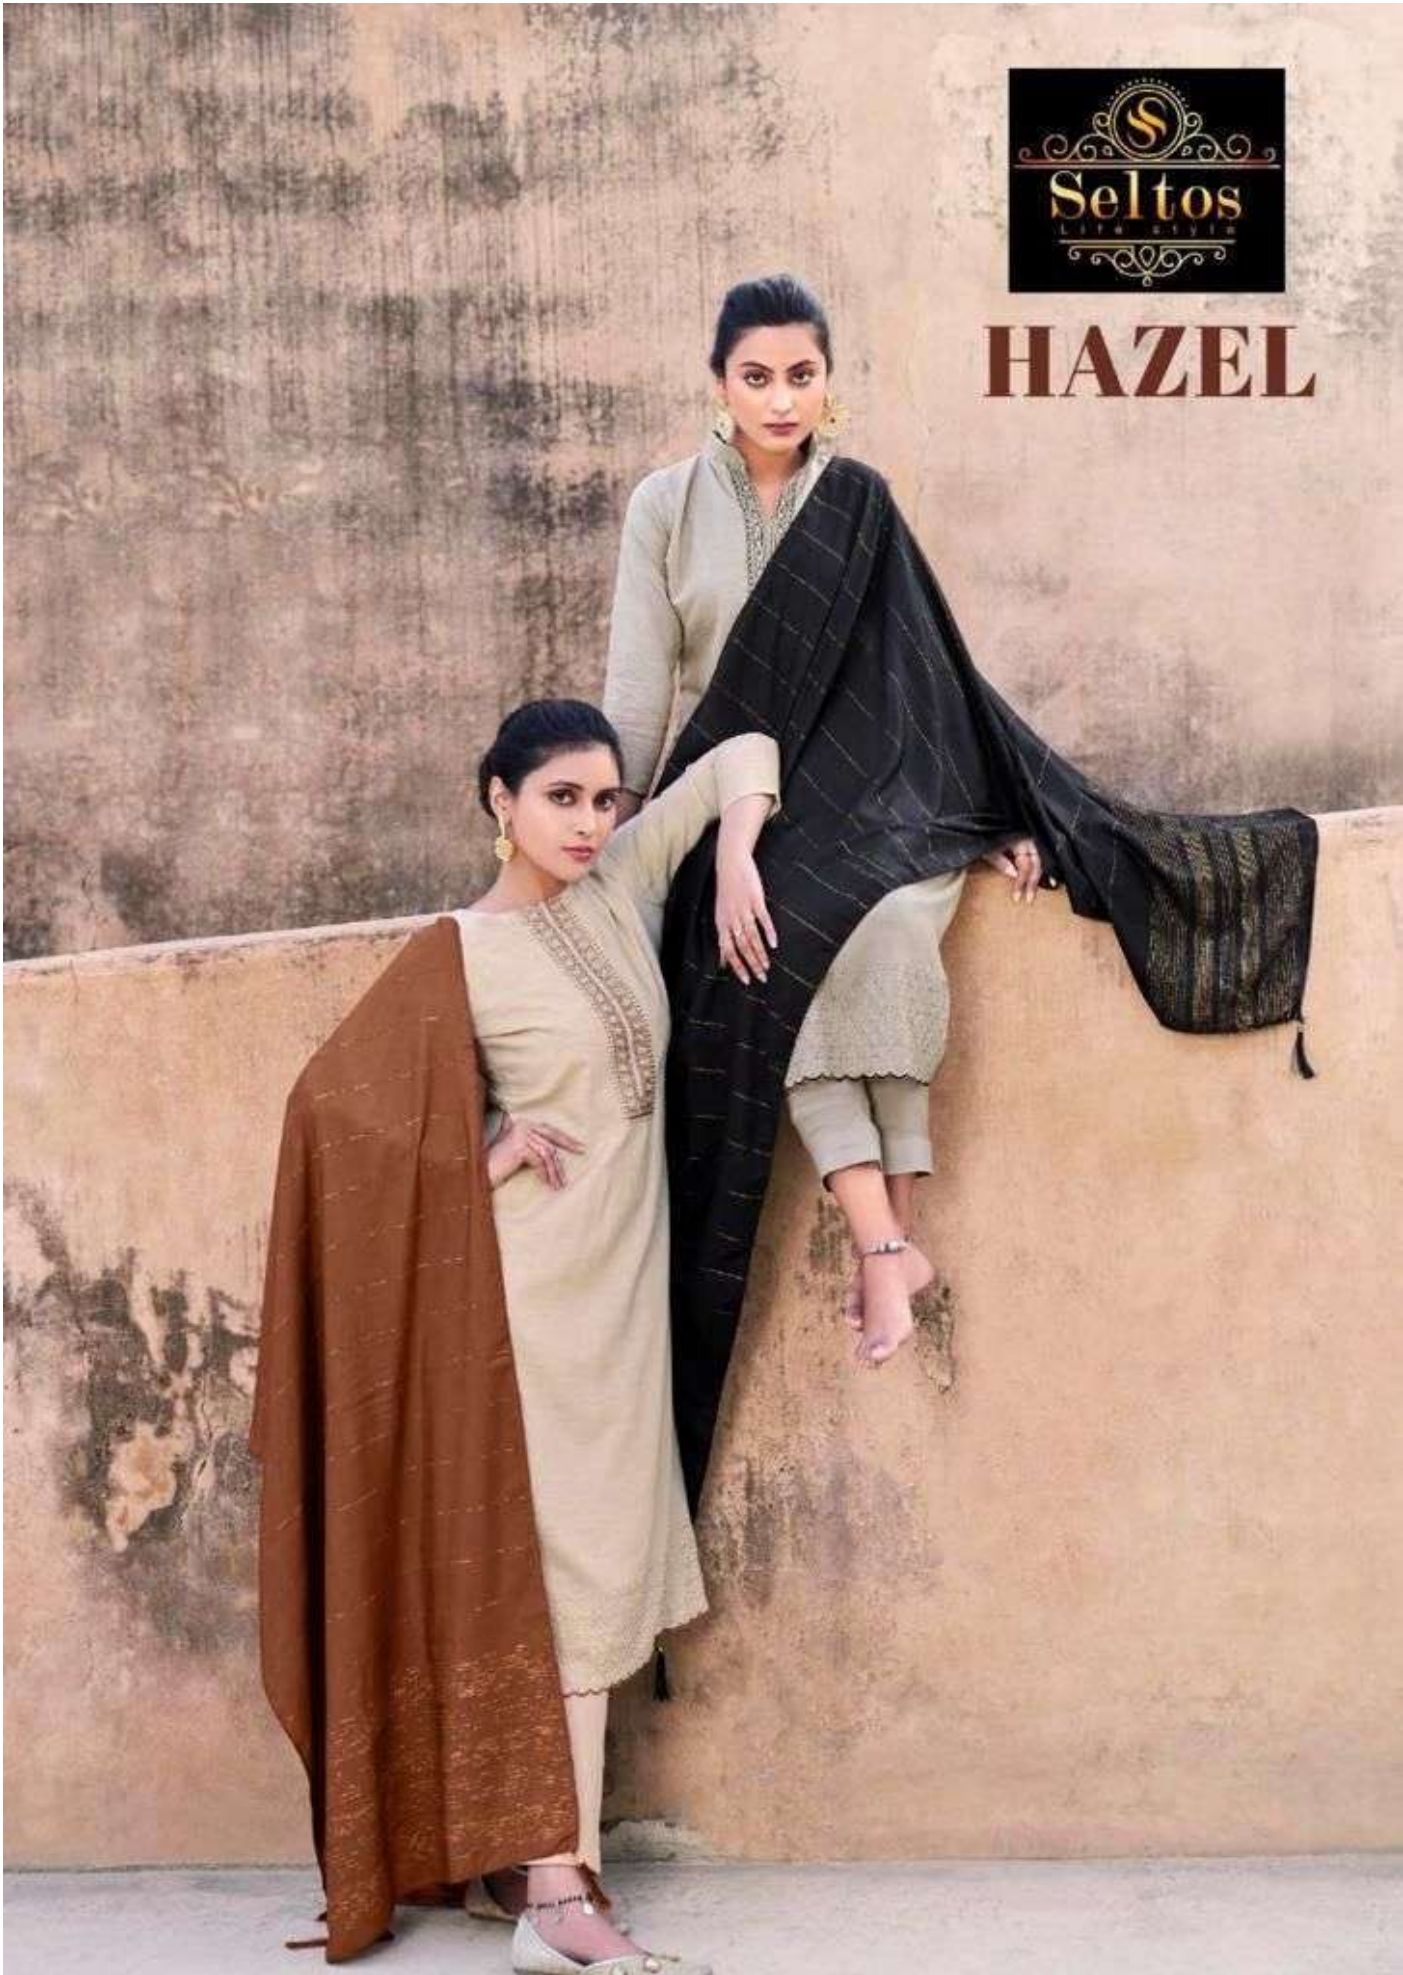

HAZEL

BETRO FASHION THE TWISTER

14001

HAZEL

WE ALWAYS BELIEVE IN QUALITY

DESIGN.NO	DESCRIPTION
14001	<p>TOP PURE COTTON SILK WITH SCALPING CUT-WORK</p> <p>BOTTOM PURE COTTON SOLID DAYED</p> <p>DUPATTA PURE MASLIN FANCY YARN DUPATTA</p>
14002	
14003	
14004	
14005	
14006	

HAZEL

14002

THE MODERN ENCHANTRESS