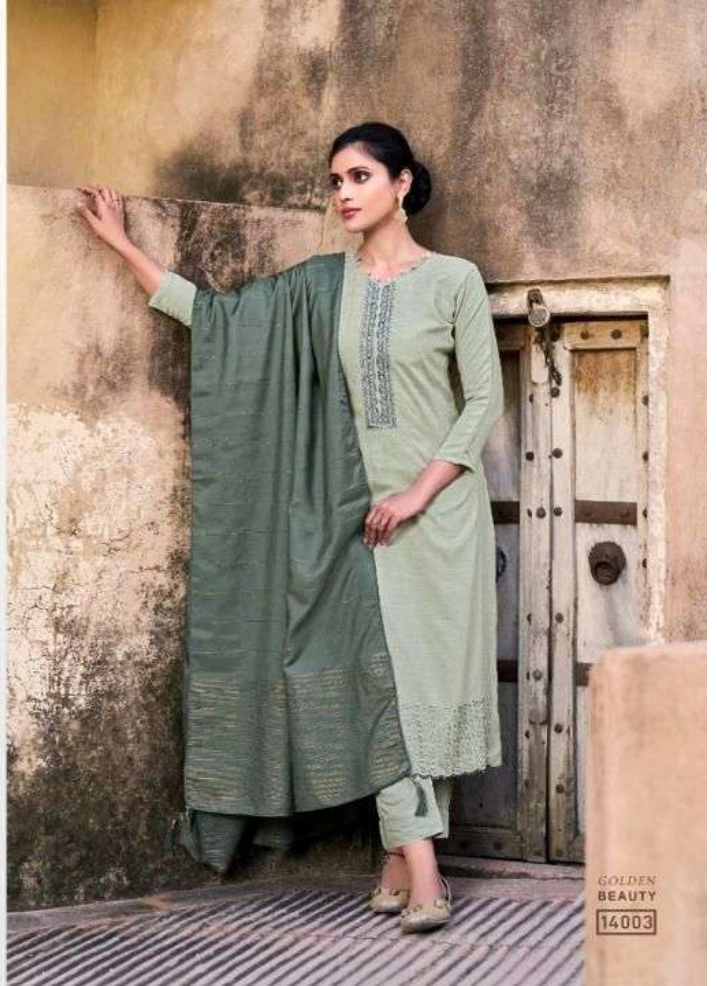

HAZEL

BETRO FASHION THE TWISTER

14001

HAZEL

WE ALWAYS BELIEVE IN QUALITY

DESIGN.NO	DESCRIPTION
14001	<p>TOP PURE COTTON SILK WITH SCALPING CUT-WORK</p> <p>BOTTOM PURE COTTON SOLID DAYED</p> <p>DUPATTA PURE MASLIN FANCY YARN DUPATTA</p>
14002	
14003	
14004	
14005	
14006	

HAZEL

14002

THE MODERN ENCHANTRESS