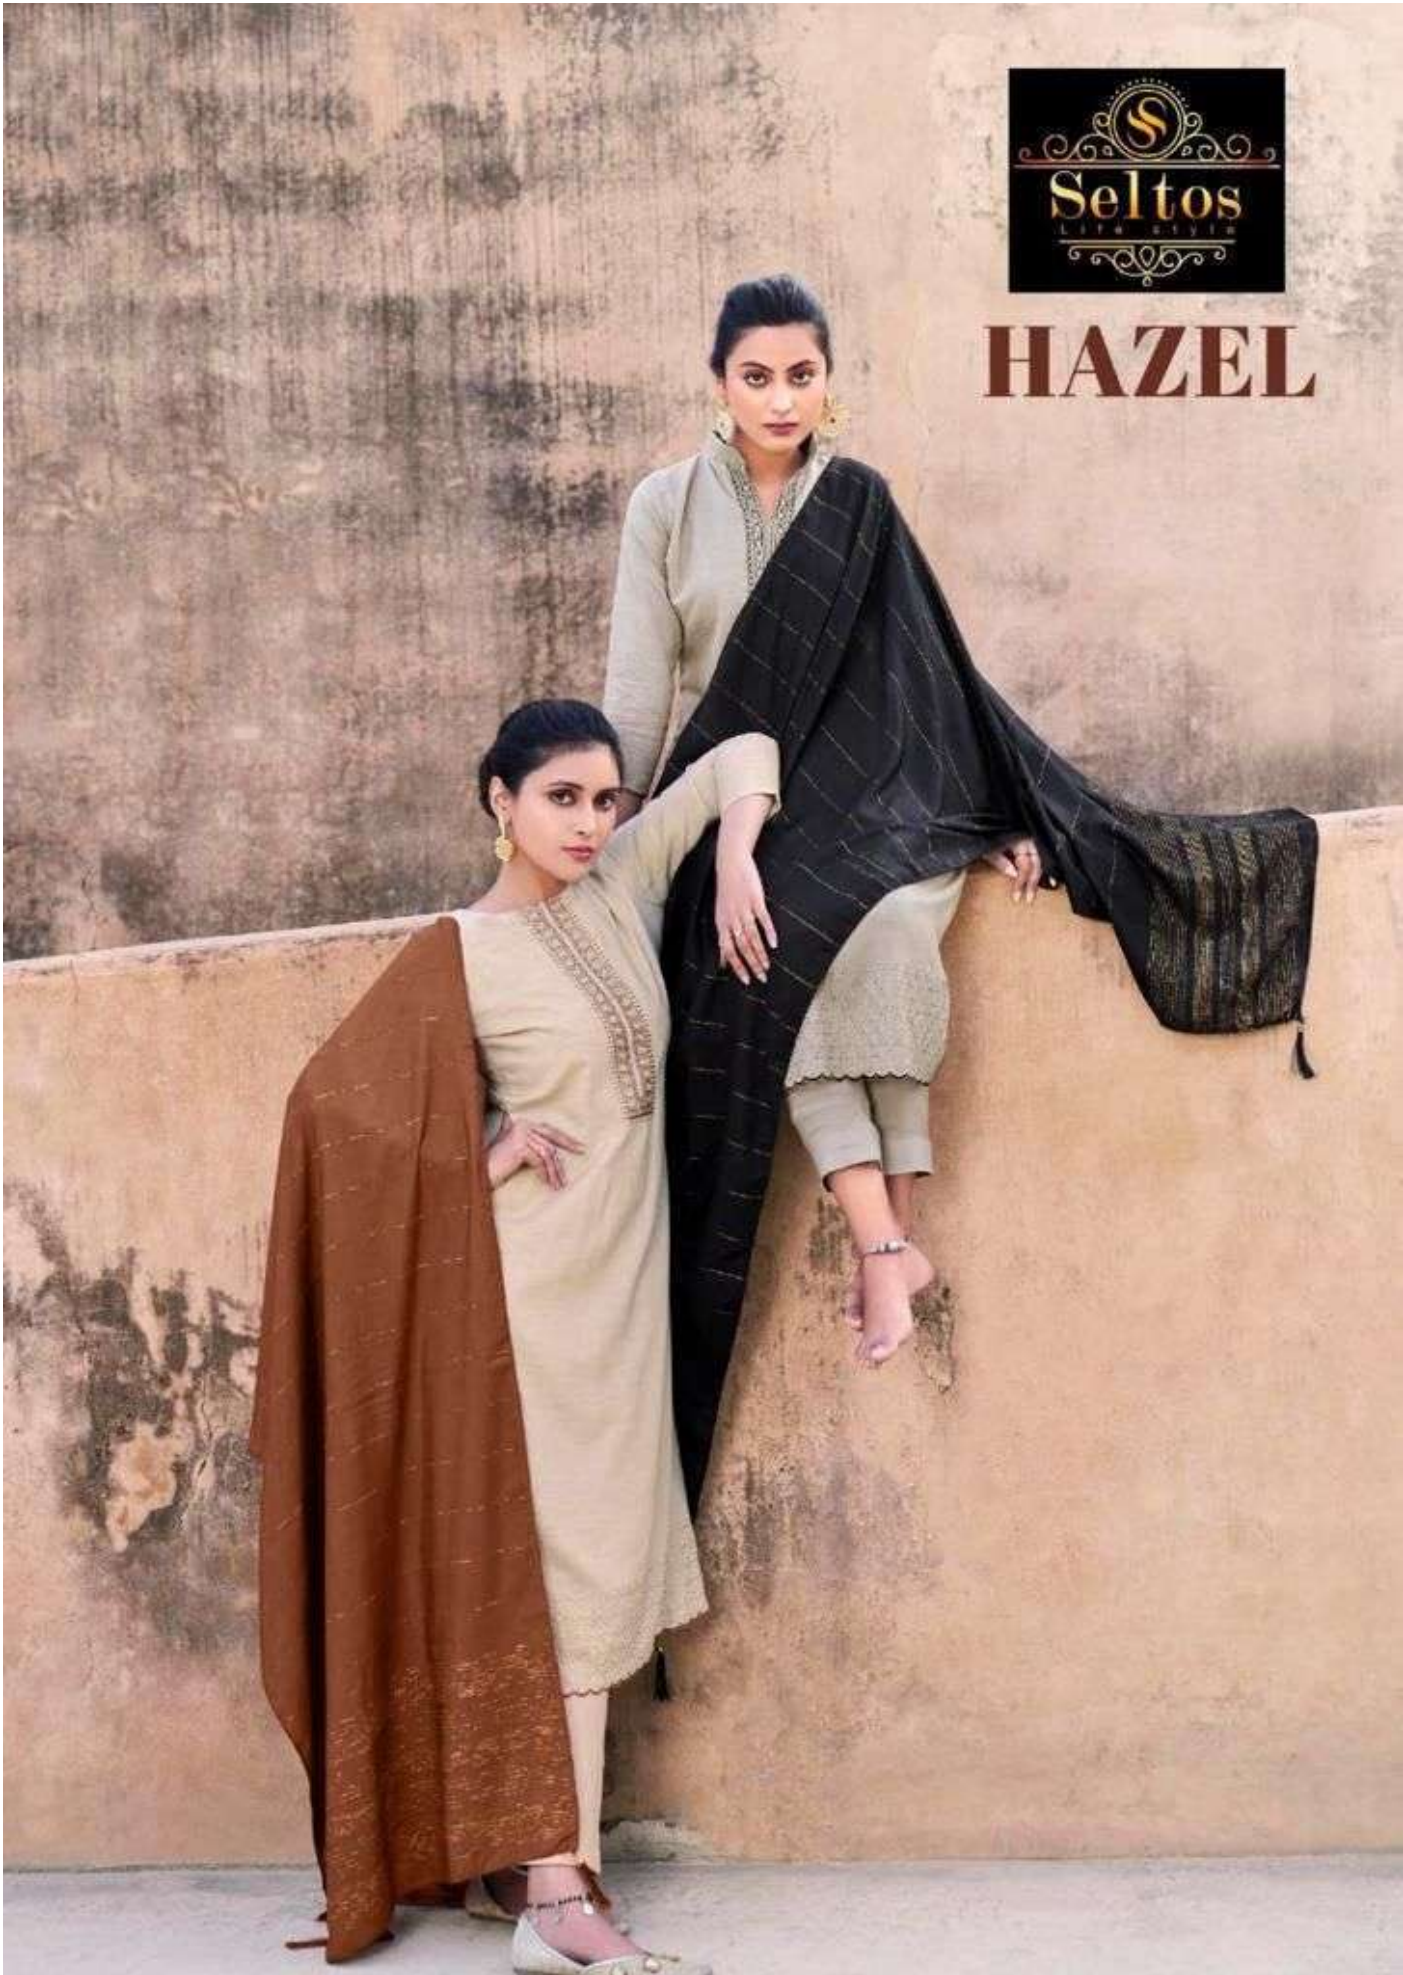

HAZEL

BETRO FASHION THE TWISTER

14001

HAZEL

WE ALWAYS BELIEVE IN QUALITY

DESIGN.NO	DESCRIPTION
14001	<p>TOP PURE COTTON SILK WITH SCALPING CUT-WORK</p> <p>BOTTOM PURE COTTON SOLID DAYED</p> <p>DUPATTA PURE MASLIN FANCY YARN DUPATTA</p>
14002	
14003	
14004	
14005	
14006	

HAZEL

14002

THE MODERN ENCHANTRESS