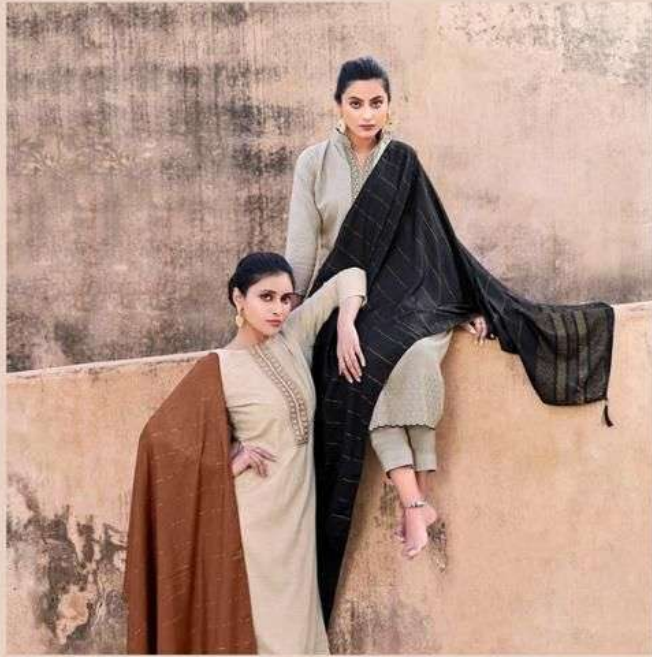

HAZEL

BETRO FASHION THE TWISTER

14001

HAZEL

WE ALWAYS BELIEVE IN QUALITY

DESIGN.NO	DESCRIPTION
14001	<p>TOP PURE COTTON SILK WITH SCALPING CUT-WORK</p> <p>BOTTOM PURE COTTON SOLID DAYED</p> <p>DUPATTA PURE MASLIN FANCY YARN DUPATTA</p>
14002	
14003	
14004	
14005	
14006	

HAZEL

14002

THE MODERN ENCHANTRESS