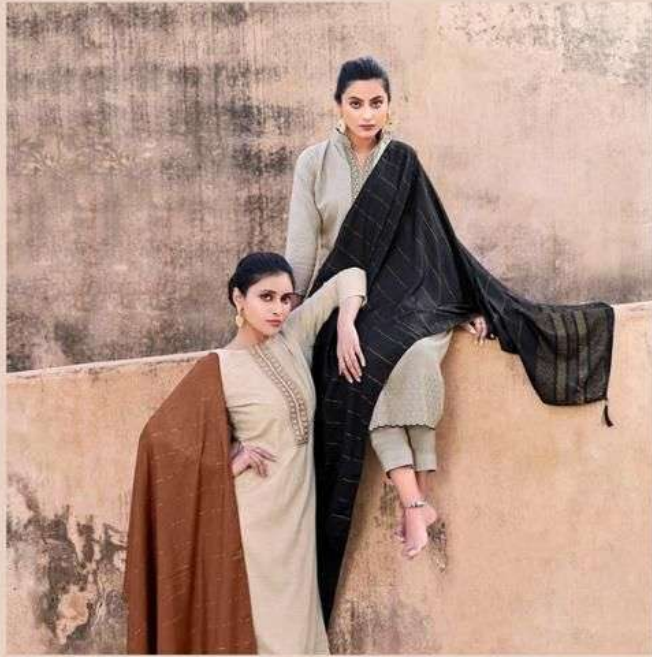

HAZEL

CREATIVE CULTURE 14005

HAZEL

WE ALWAYS BELIEVE IN QUALITY

DESIGN.NO	DESCRIPTION
14001	<p>TOP PURE COTTON SILK WITH SCALPING CUT-WORK</p> <p>BOTTOM PURE COTTON SOLID DAYED</p> <p>DUPATTA PURE MASLIN FANCY YARN DUPATTA</p>
14002	
14003	
14004	
14005	
14006	

HAZEL