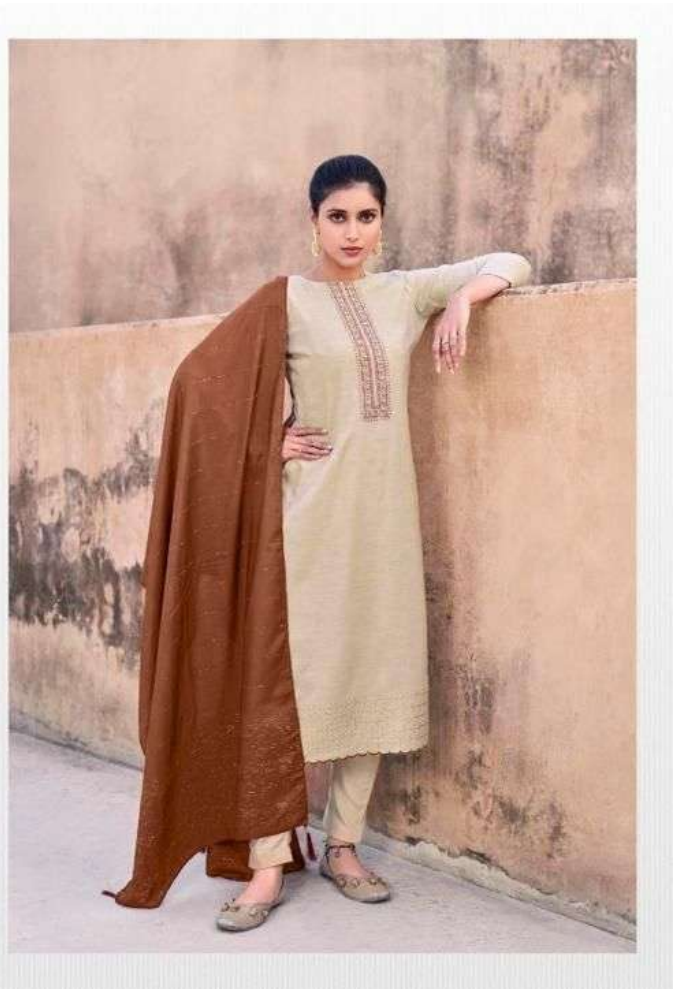

HAZEL

CREATIVE CULTURE 14005

HAZEL

WE ALWAYS BELIEVE IN QUALITY

DESIGN.NO	DESCRIPTION
14001	<p>TOP PURE COTTON SILK WITH SCALPING CUT-WORK</p> <p>BOTTOM PURE COTTON SOLID DAYED</p> <p>DUPATTA PURE MASLIN FANCY YARN DUPATTA</p>
14002	
14003	
14004	
14005	
14006	