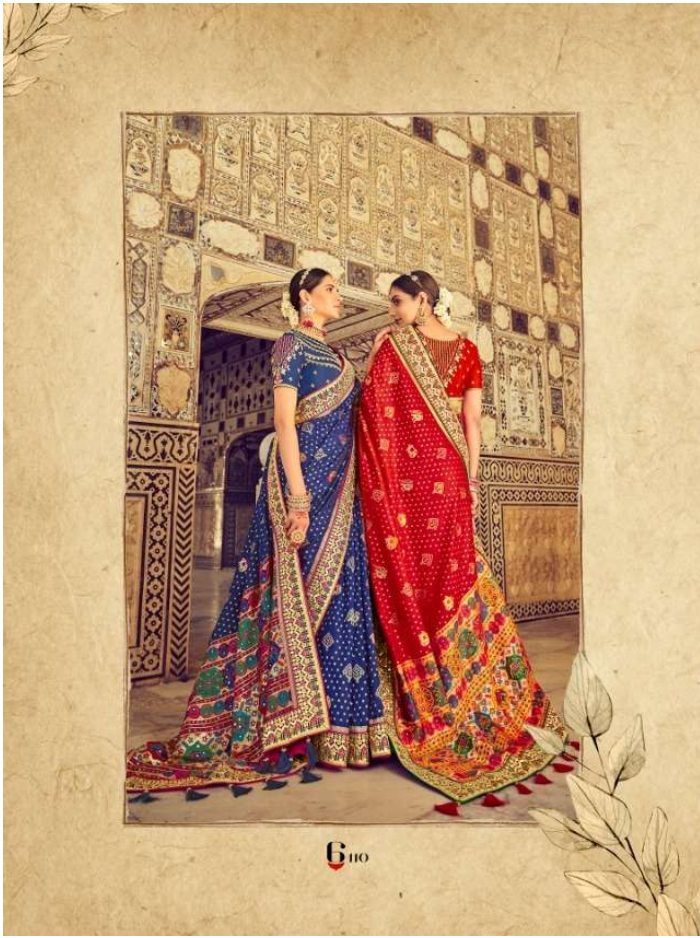

# MN-RAJ GHARANA - 2

D.NO.	DESCRIPTION	2 BLOUSE	M.N.
6101	PATAN PATOLA PURE SILK SAREE	ONE PLAIN,ONE HAND WORK	<b>5195/-</b>
6102	PATAN PATOLA PURE SILK SAREE	ONE PLAIN,ONE HAND WORK	<b>5195/-</b>
6103	BANDHEJ PATOLA PURE SILK SAREE	ONE PLAIN,ONE HAND WORK	<b>5195/-</b>
6104	BANDHEJ PATOLA PURE SILK SAREE	ONE PLAIN,ONE HAND WORK	<b>5195/-</b>
6105	KANJIVARAM PURE SILK SAREE	ONE PLAIN,ONE HAND WORK	<b>5795/-</b>
6106	PATAN PATOLA PURE SILK SAREE	ONE PLAIN,ONE HAND WORK	<b>5195/-</b>
6107	BANDHEJ PATOLA PURE SILK SAREE	ONE PLAIN,ONE HAND WORK	<b>5195/-</b>
6108	BANDHEJ PATOLA PURE SILK SAREE	ONE PLAIN,ONE HAND WORK	<b>5795/-</b>
6109	BANDHEJ PATOLA PURE SILK SAREE	ONE PLAIN,ONE HAND WORK	<b>5195/-</b>
6110	PATAN PATOLA PURE SILK SAREE	ONE PLAIN,ONE HAND WORK	<b>5195/-</b>
6111	PATAN PATOLA PURE SILK SAREE	ONE PLAIN,ONE HAND WORK	<b>5195/-</b>
6112	BANDHEJ PATOLA PURE SILK SAREE	ONE PLAIN,ONE HAND WORK	<b>5195/-</b>
6113	KANJIVARAM PURE SILK SAREE	ONE PLAIN,ONE HAND WORK	<b>5795/-</b>
6114	BANDHEJ PATOLA PURE SILK SAREE	ONE PLAIN,ONE HAND WORK	<b>5195/-</b>
6115	PATAN PATOLA PURE SILK SAREE	ONE PLAIN,ONE HAND WORK	<b>5195/-</b>