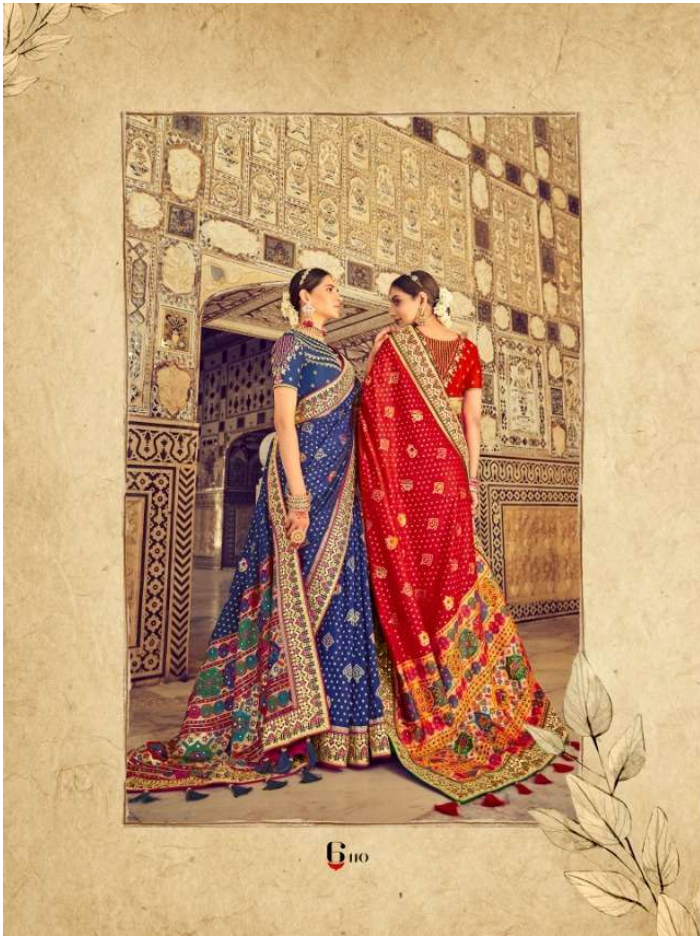

6103

MN-RAJ GHARANA - 2

D.NO.	DESCRIPTION	2 BLOUSE	M.N.
6101	PATAN PATOLA PURE SILK SAREE	ONE PLAIN,ONE HAND WORK	5195/-
6102	PATAN PATOLA PURE SILK SAREE	ONE PLAIN,ONE HAND WORK	5195/-
6103	BANDHEJ PATOLA PURE SILK SAREE	ONE PLAIN,ONE HAND WORK	5195/-
6104	BANDHEJ PATOLA PURE SILK SAREE	ONE PLAIN,ONE HAND WORK	5195/-
6105	KANJIVARAM PURE SILK SAREE	ONE PLAIN,ONE HAND WORK	5795/-
6106	PATAN PATOLA PURE SILK SAREE	ONE PLAIN,ONE HAND WORK	5195/-
6107	BANDHEJ PATOLA PURE SILK SAREE	ONE PLAIN,ONE HAND WORK	5195/-
6108	BANDHEJ PATOLA PURE SILK SAREE	ONE PLAIN,ONE HAND WORK	5795/-
6109	BANDHEJ PATOLA PURE SILK SAREE	ONE PLAIN,ONE HAND WORK	5195/-
6110	PATAN PATOLA PURE SILK SAREE	ONE PLAIN,ONE HAND WORK	5195/-
6111	PATAN PATOLA PURE SILK SAREE	ONE PLAIN,ONE HAND WORK	5195/-
6112	BANDHEJ PATOLA PURE SILK SAREE	ONE PLAIN,ONE HAND WORK	5195/-
6113	KANJIVARAM PURE SILK SAREE	ONE PLAIN,ONE HAND WORK	5795/-
6114	BANDHEJ PATOLA PURE SILK SAREE	ONE PLAIN,ONE HAND WORK	5195/-
6115	PATAN PATOLA PURE SILK SAREE	ONE PLAIN,ONE HAND WORK	5195/-