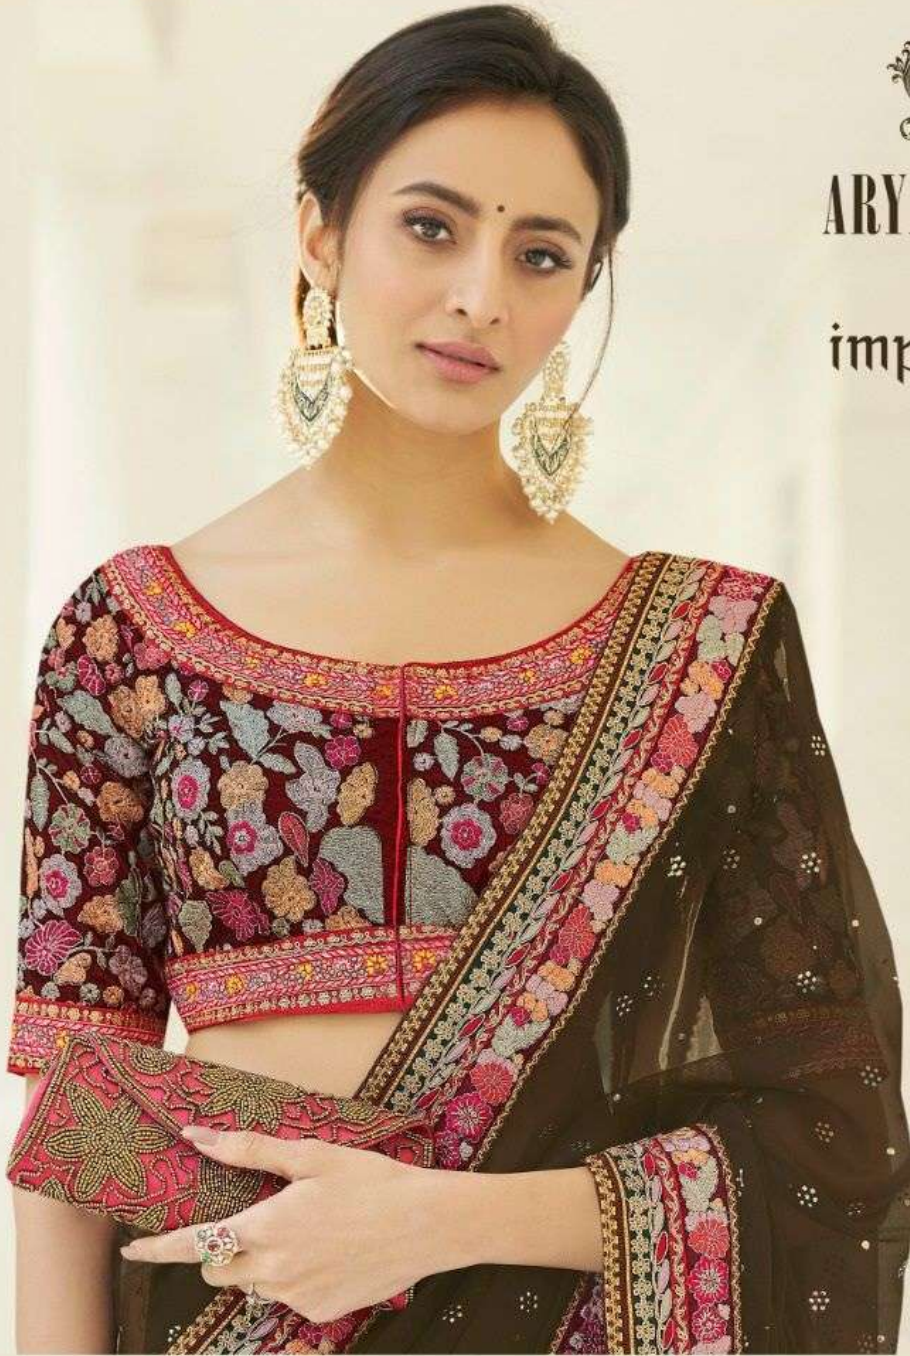

ARYA DESIGNS

imperial-4

ARYA DESIGNS

imperial-4

SKU	MAIN COLOR	BLOUSE FABRICS	SAREE FABRICS	WORK	PRICE
9501	BROWN	VELVET	ORGANZA	THREAD,ZARI	3575/-{(FLAT)+5%(GST)+SHIPPING
9502	PEACH	ART SILK	GEORGETTE	DORI,THREAD	2235/-{(FLAT)+5%(GST)+SHIPPING
9503	MAROON	ART SILK	ORGANZA	GOTA,THREAD	2515/-{(FLAT)+5%(GST)+SHIPPING
9504	RED	ART SILK	ORGANZA	ZARI,PRINTED	2235/-{(FLAT)+5%(GST)+SHIPPING
9505	MAROON	VELVET	ORGANZA	DORI,SEQUINS	2235/-{(FLAT)+5%(GST)+SHIPPING
9506	BABY PINK	GEORGETTE	GEORGETTE	THREAD,ZARI,SEQUINS	2625/-{(FLAT)+5%(GST)+SHIPPING