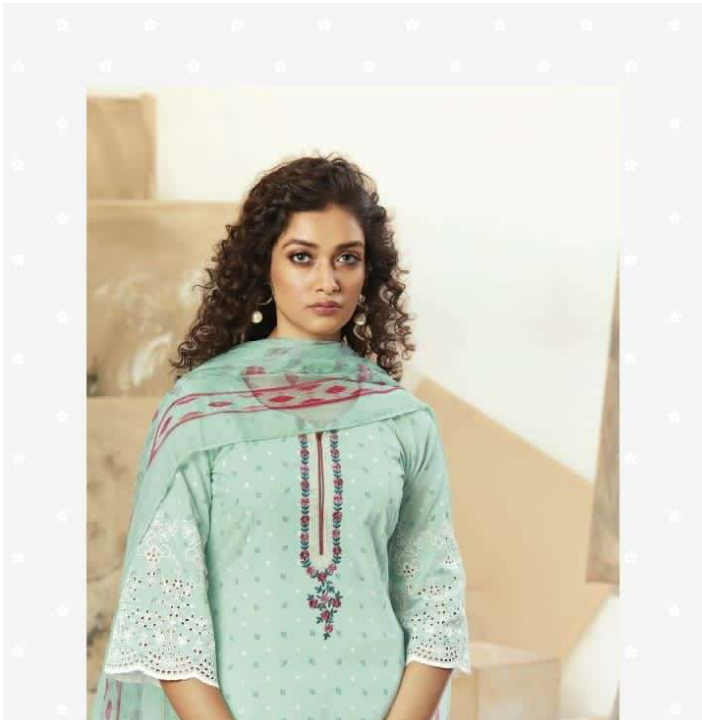

Reyna®

ENDLESS
Summer 22

234

Reyna®

Reyna®

733

Reyna®

736

756

757

ENDLESS
Summer22

TOP

SUPERIOR COTTON PRINT WITH
EMBROIDERY ON NECK AND BORDER
EMBROIDERED SLEEVES

BOTTOM

SOUTH CAMBRIC COTTON DYED

DUPATTA

PURE CHIFFON DIGITAL PRINT WITH 4
SIDE HANGINGS