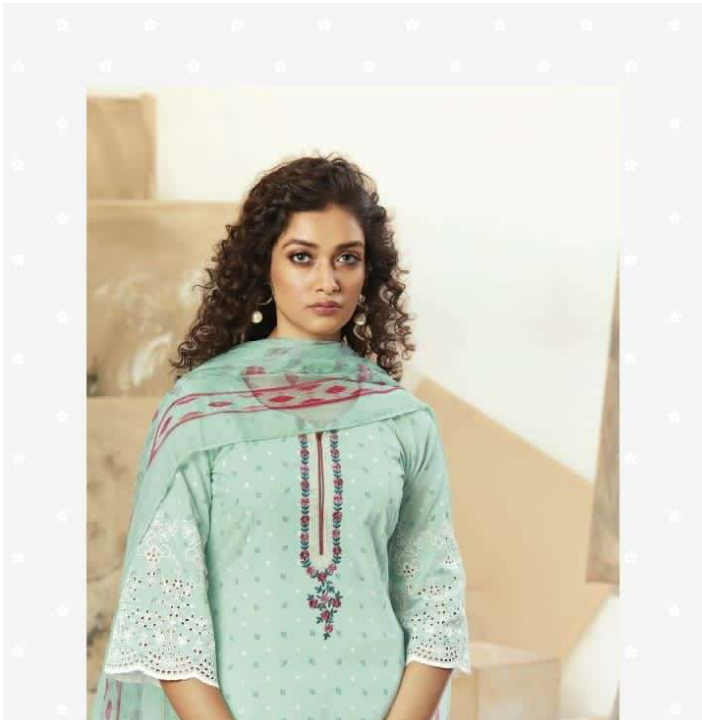

Reyna®

ENDLESS
Summer 22

734

Reyna®

Reyna®

733

736

Reyna®

ENDLESS
Summer22

TOP

SUPERIOR COTTON PRINT WITH
EMBROIDERY ON NECK AND BORDER
EMBROIDERED SLEEVES

BOTTOM

SOUTH CAMBRIC COTTON DYED

DUPATTA

PURE CHIFFON DIGITAL PRINT WITH 4
SIDE HANGINGS