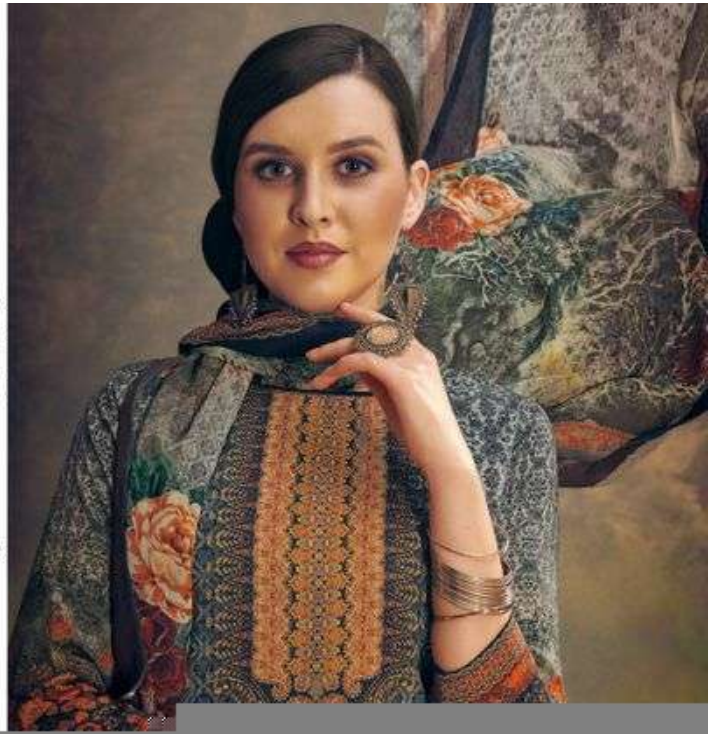

2
9
1
4

2
9
1
3

2015

2
9
1
9

ANM
استیلا

ICONIC PRESENTATION

*Hand-painted floral prints on an exclusively crafted fabric that will
make you stand out. Each design is crafted with extra class and creative care.*