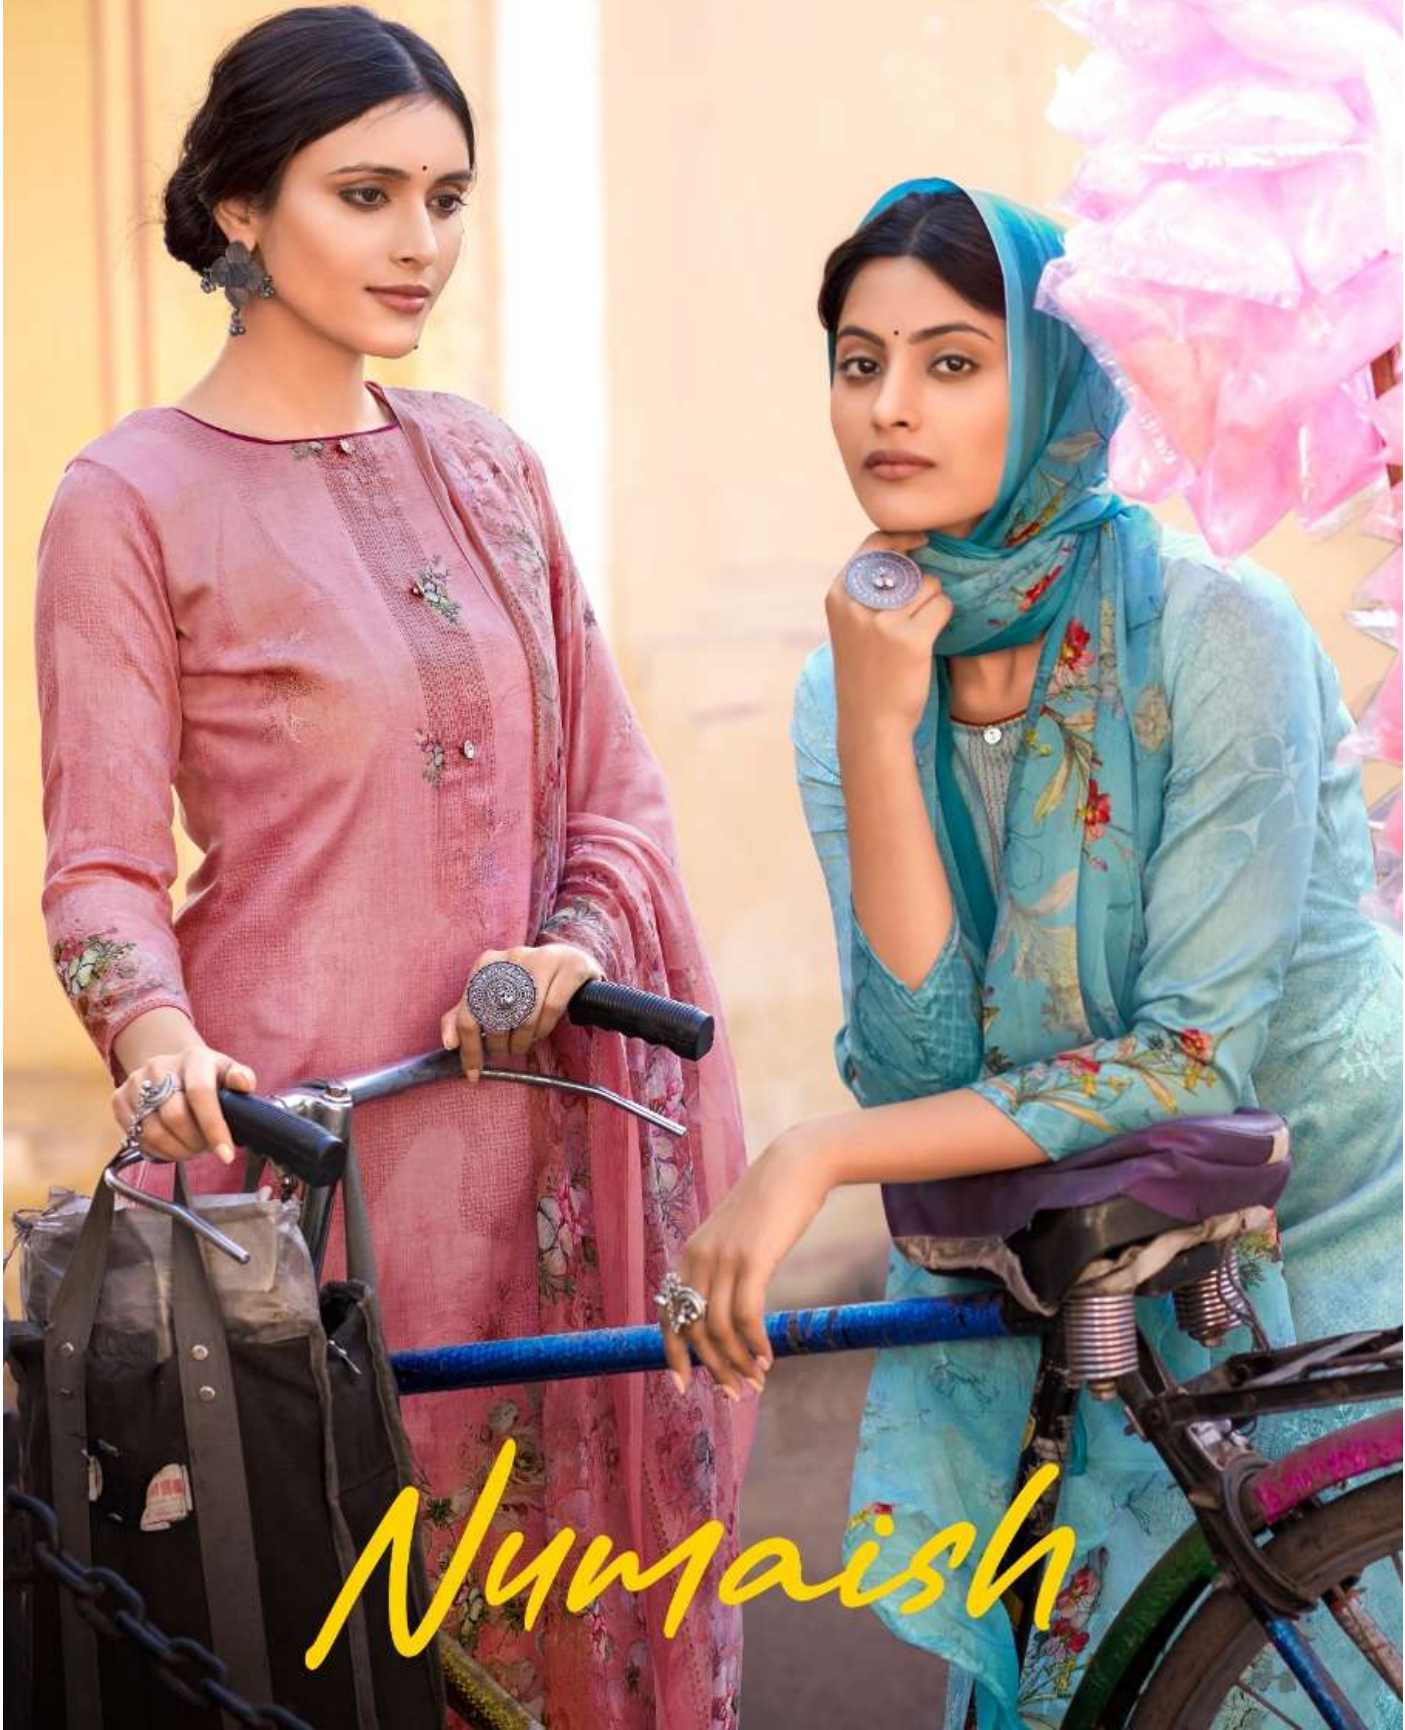

 **Zulfat**[®]
Designer Suits

Numaish

Zulfat
Wearables

SENSIBILITY STYLISH

388-008

MODERN LUXURIOUS

388-001

Zulfat