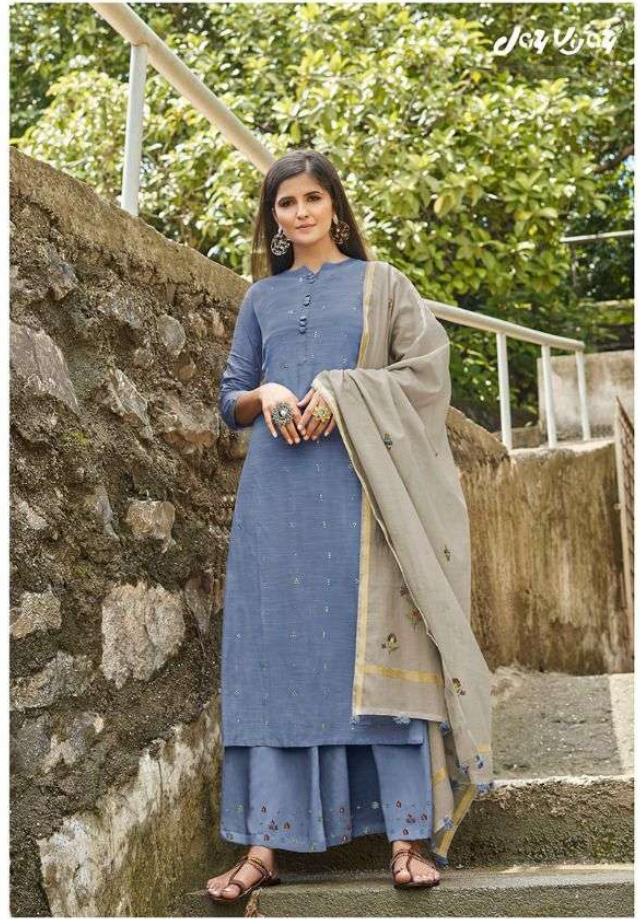

S A A Z

Jay Vijay

FESTIVE
FANTASY
Jay Vijay

Cast a regal spell with the blend of tradition and modernity
: 5921 :

**DREAM
WEAVER**

Sometimes, you don't have to try too hard to look different.

: 5925 :

: 5923 :

As bright as the Venus for the goddess in you

**FABULOUS
FASHION**

: 5921 :

: 5922 :

: 5925 :

: 5923 :

: 5924 :

Jay Vijay[®]

ROYAL ELEGANCE

Stock up on new fun prints that will take your breath away.
: 5922:

Jay Vijay®

S A A Z

DESIGN NO.	DESCRIPTION
5921	~ TOP ~
5922	BEMBERG COTTON SILK SLUB WITH MUKAISH WORK
5923	~ BOTTOM ~ COTTON SATIN EMBROIDERY [SOLID COLOUR]
5924	~ DUPATTA ~ PURE MUSLIN EMBROIDERY WITH HANGINGS
5925	PRICE: 1545/-