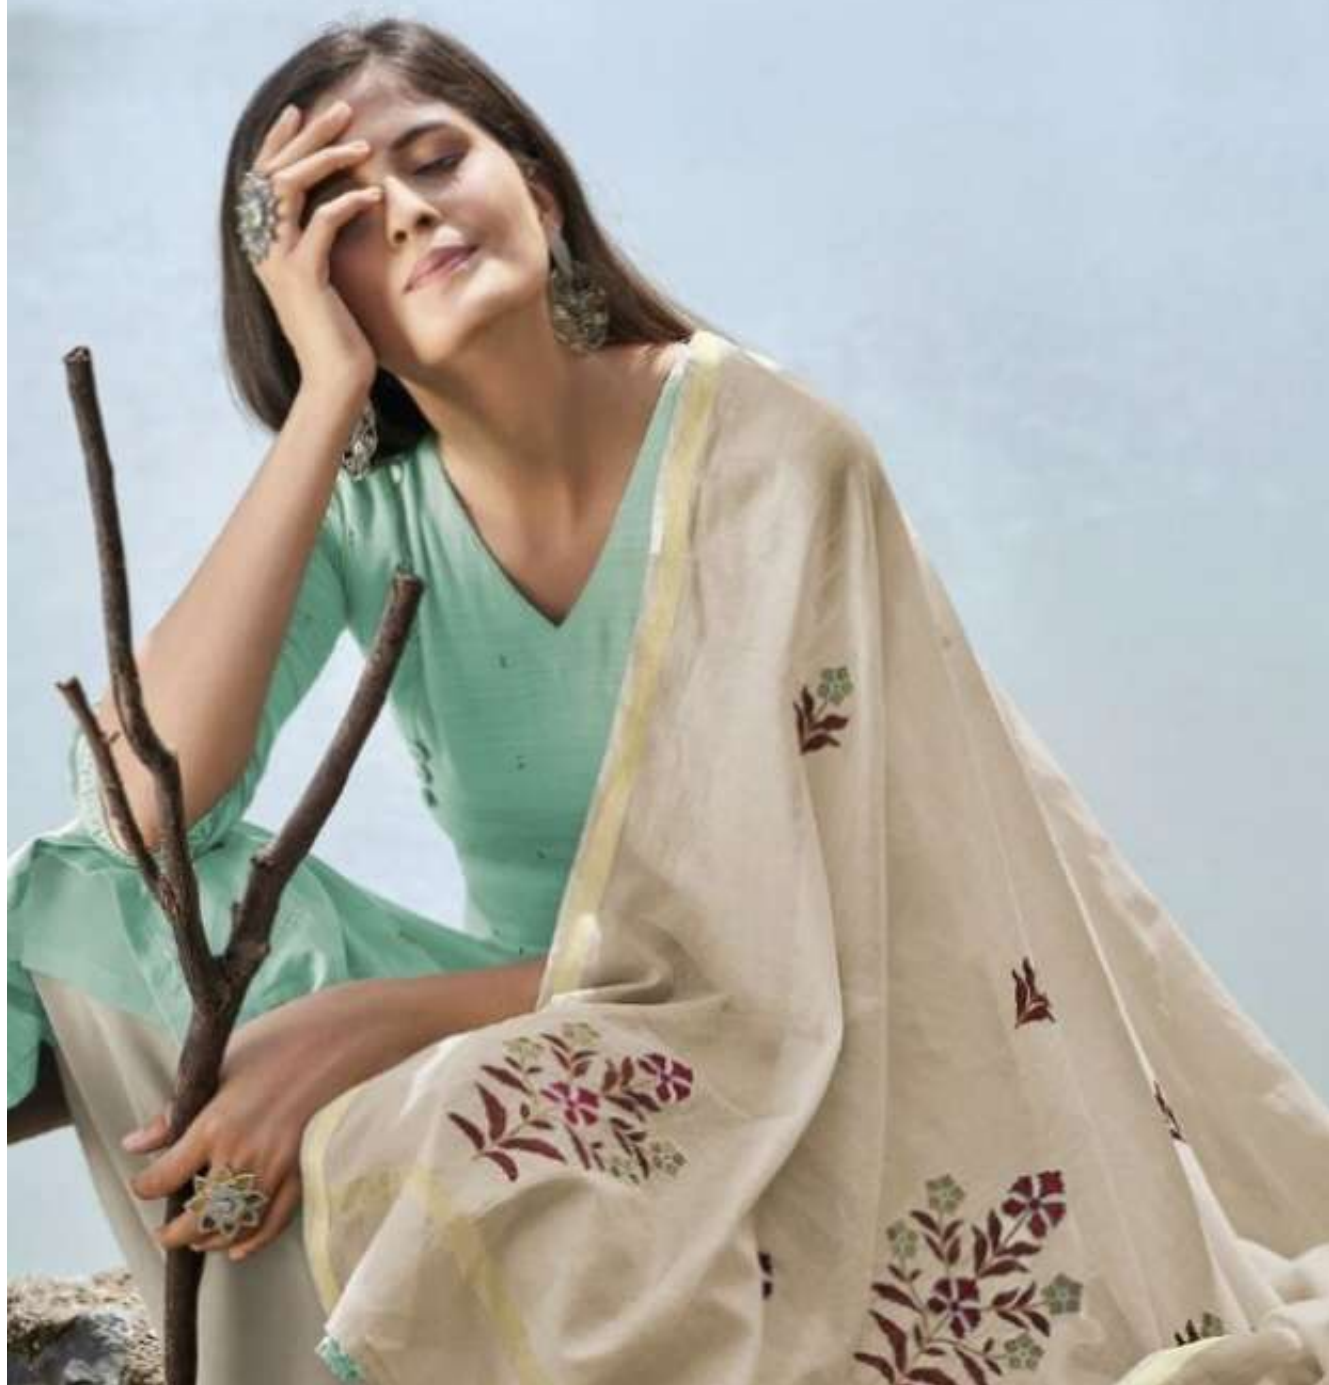

S A A Z

Jay Vijay

FESTIVE
FANTASY
Jay Vijay

Cast a regal spell with the blend of tradition and modernity
: 5921 :

**DREAM
WEAVER**

Sometimes, you don't have to try too hard to look different.

: 5925 :

: 5923 :

As bright as the Venus for the goddess in you

**FABULOUS
FASHION**

: 5921 :

: 5922 :

: 5925 :

: 5923 :

: 5924 :

Jay Vijay[®]

ROYAL ELEGANCE

Stock up on new fun prints that will take your breath away.
: 5922:

Jay Vijay®

S A A Z

DESIGN NO.	DESCRIPTION
5921	~ TOP ~
5922	BEMBERG COTTON SILK SLUB WITH MUKAISH WORK
5923	~ BOTTOM ~ COTTON SATIN EMBROIDERY [SOLID COLOUR]
5924	~ DUPATTA ~ PURE MUSLIN EMBROIDERY WITH HANGINGS
5925	PRICE: 1545/-