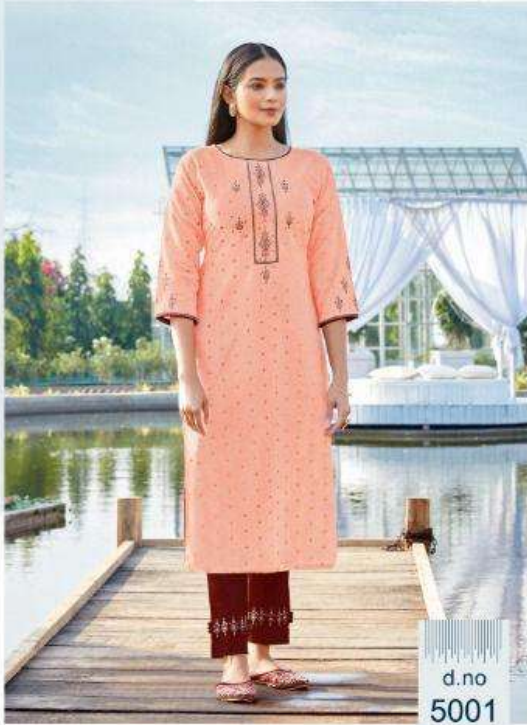

Ladies Flavour®
fashion is our attitude

Safari

Safari

Ladies Flavour[®]
fashion is our attitude

Ladies Flavour[®]
fashion is our attitude

Distinctive
CHARMING

Elegance in style. Gives a women
Perfection in cantourstay
in Style with us. Explore
real felicity by carrying
our vague on you