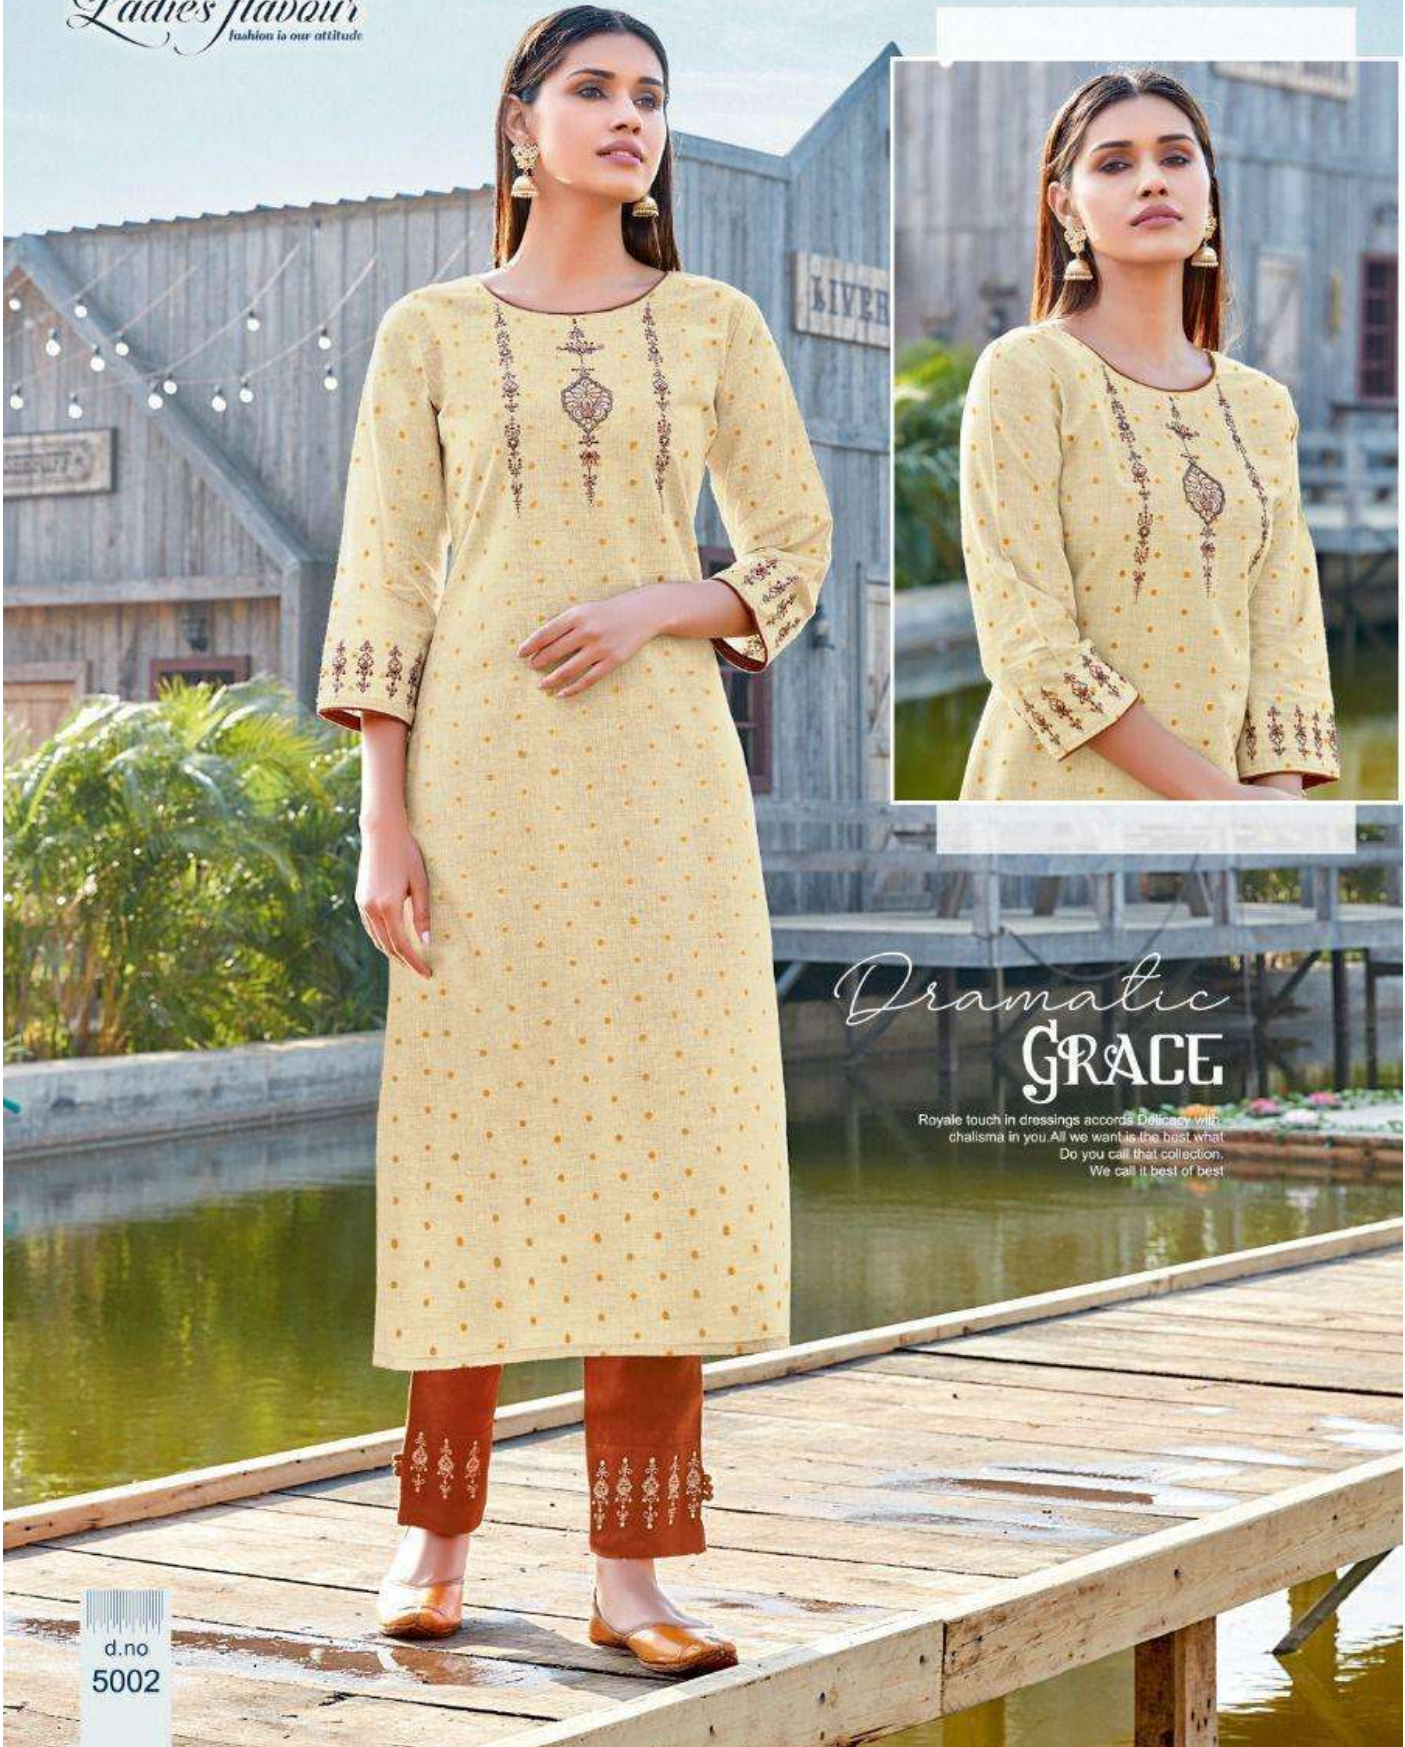

Ladies Flavour®
fashion is our attitude

Dramatic
GRACE

Royale touch in dressings accords Delicacy with
chalisma in you. All we want is the best what
Do you call that collection.
We call it best of best

d.no
5002