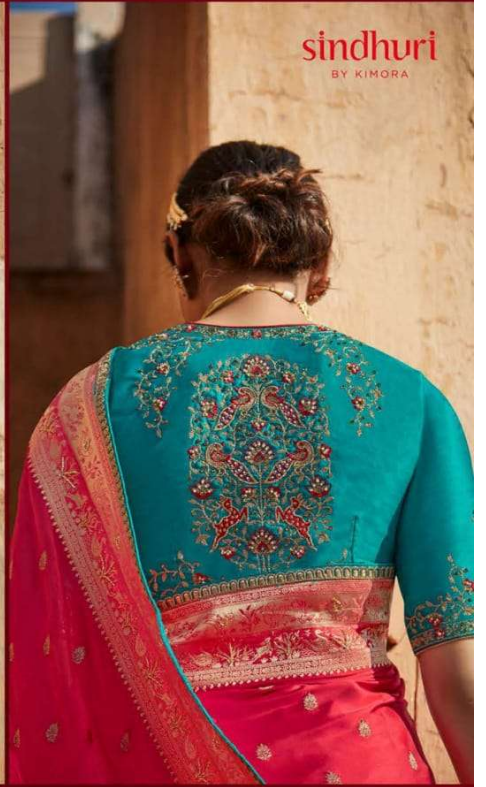

sindhuri
BY KIMORA

sindhuri
BY KIMORA

SA
116

The right side of the image is a dark red panel with a repeating geometric pattern. It features the brand name 'sindhuri' and 'BY KIMORA' at the top. In the center, there is a smaller inset image of the woman in the saree, shown from a different angle. At the bottom right, the product code 'SA 116' is displayed.