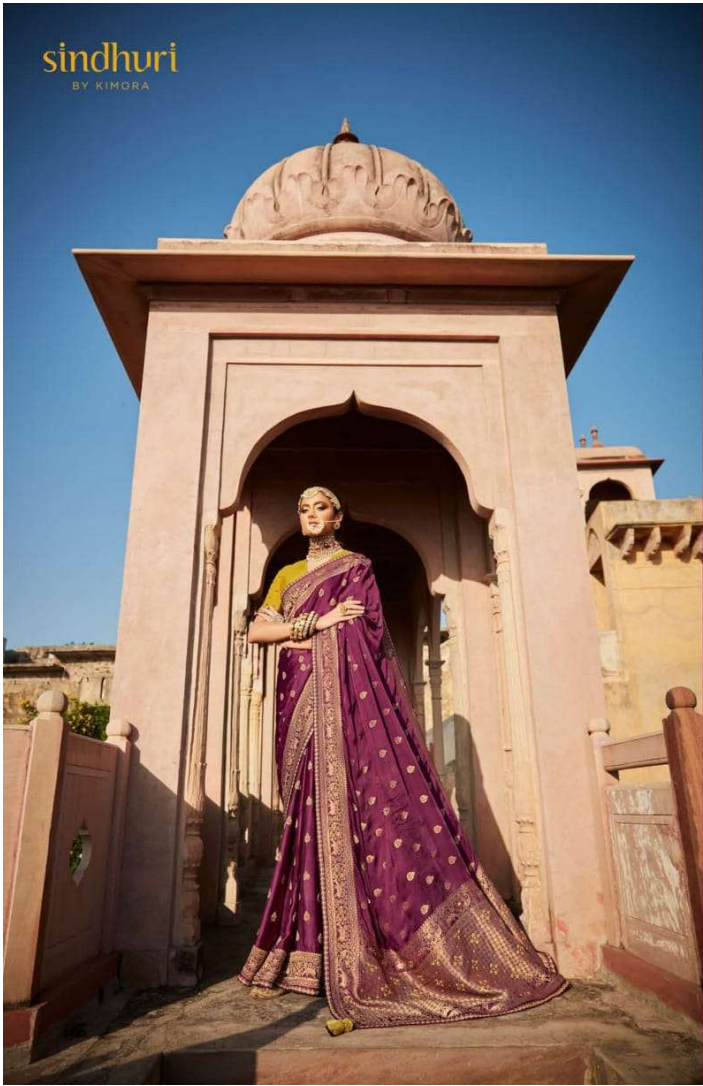

sindhuri
BY KIMORA