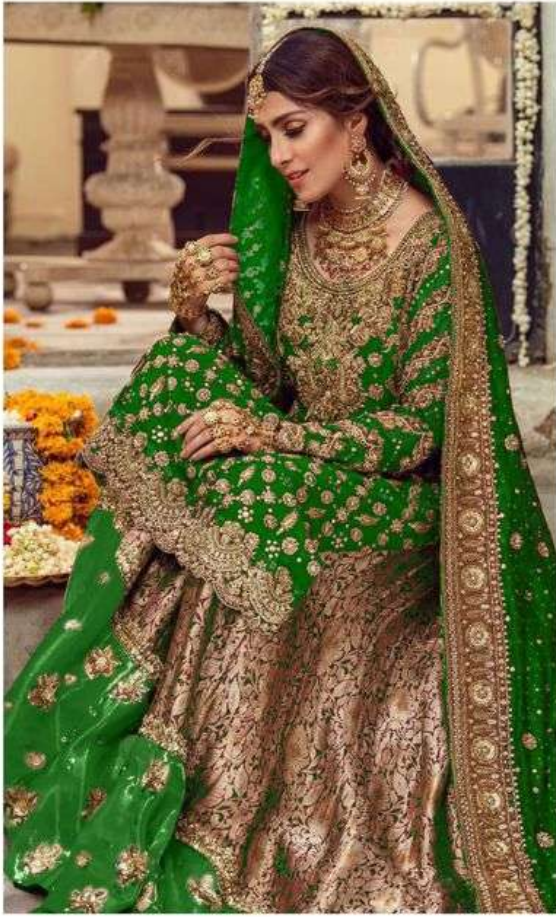

ASIM JOFA™

D.NO.

56067

TOP

FAUX GEORGETTE EMBROIDERED
WITH HEAVY HANDWORK

BOTTOM

JACQUARD WITH EMBROIDERED
SATTIN PATCH WORK

DUPATTA

NAZMEEN EMBROIDERED