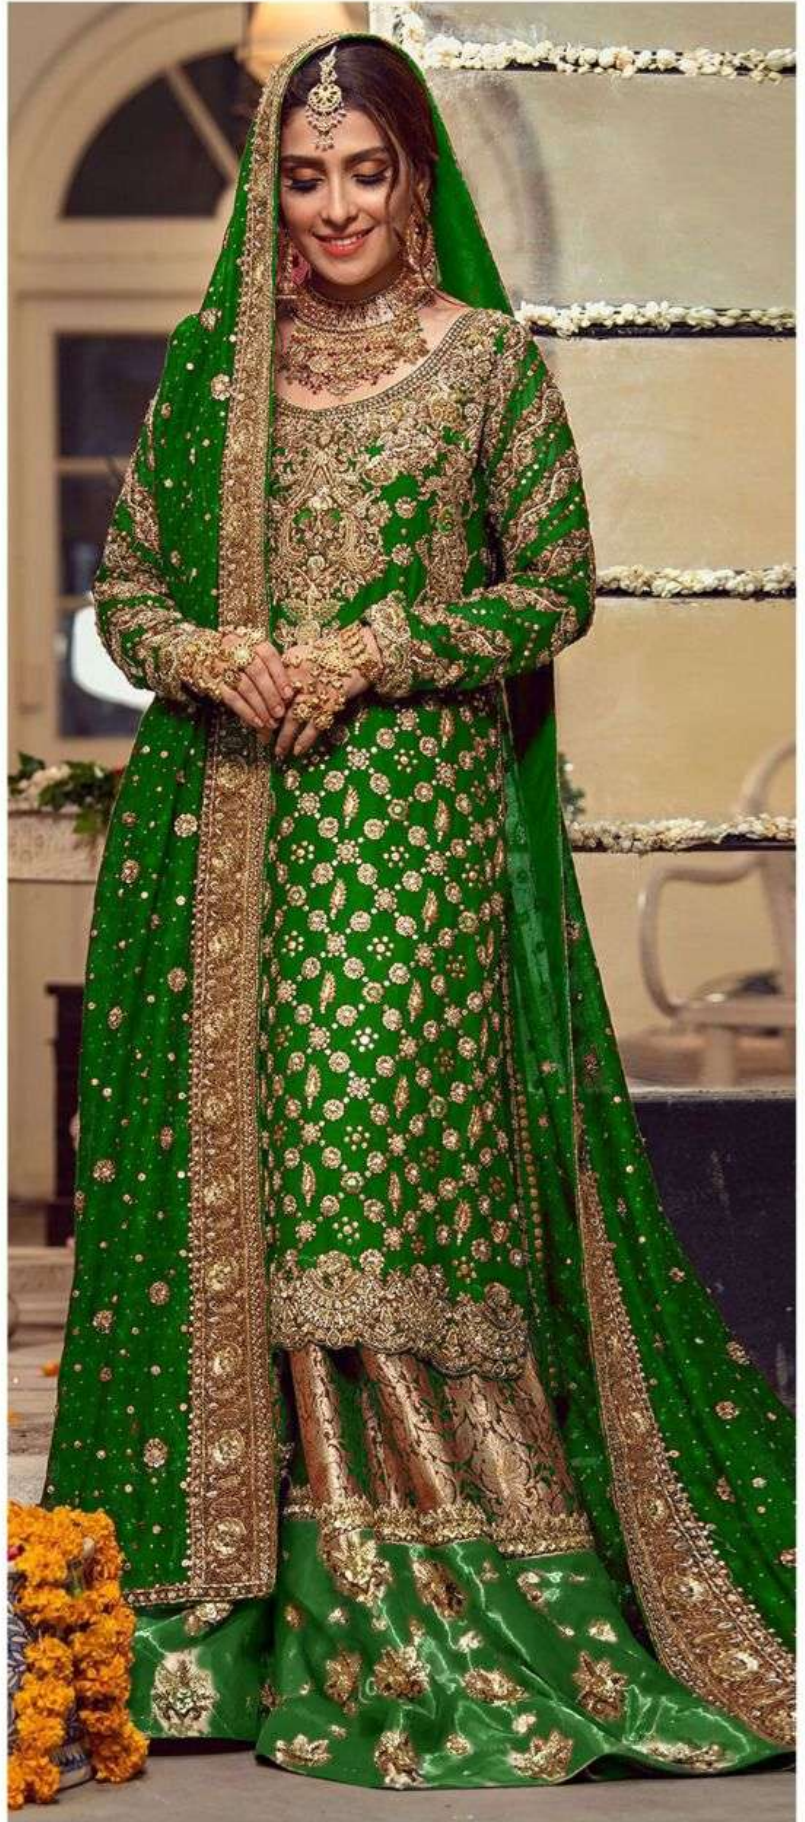

ASIM JOFA™

D.NO.

56067

TOP

FAUX GEORGETTE EMBROIDERED
WITH HEAVY HANDWORK

BOTTOM

JACQUARD WITH EMBROIDERED
SATTIN PATCH WORK

DUPATTA

NAZMEEN EMBROIDERED