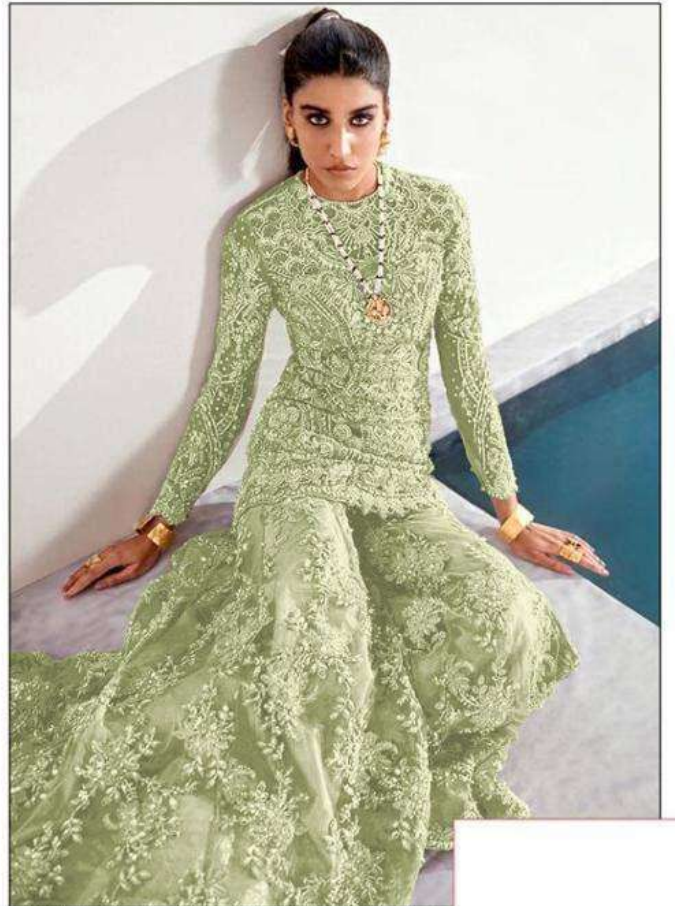

TOP - BUTTERFLY NET WITH HEAVY EMBROIDERY & DIAMOND WORK
BOTTOM + INNER - DULL SHANTUNBUTTERFLY NET EMBROIDER WORK
DUPATTA - BUTTERFLY NET WITH EMBROIDERY WORK