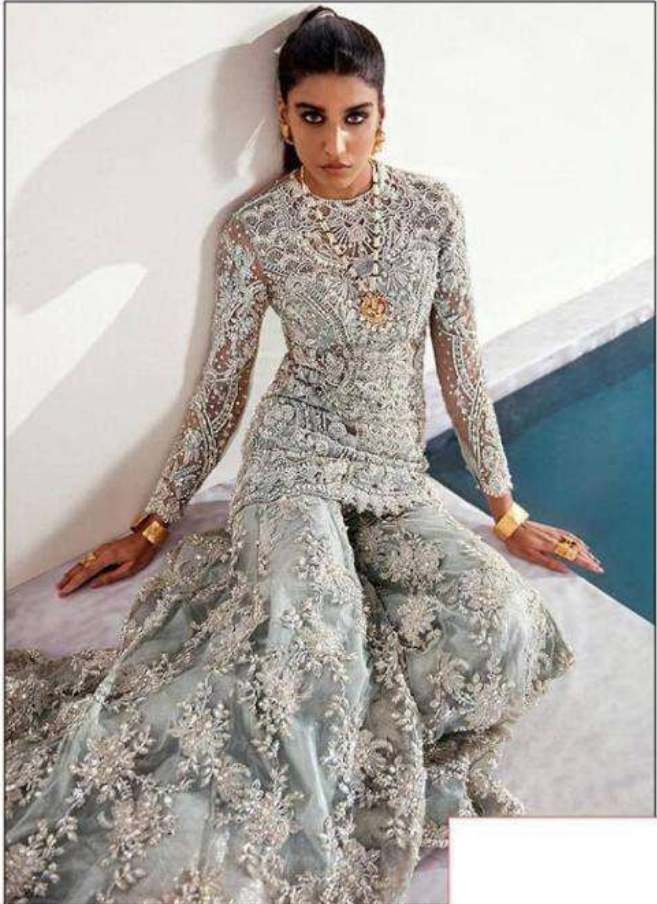

TOP - BUTTERFLY NET WITH HEAVY EMBROIDERY & DIAMOND WORK
BOTTOM + INNER - DULL SHANTUNBUTTERFLY NET EMBROIDER WORK
DUPATTA - BUTTERFLY NET WITH EMBROIDERY WORK