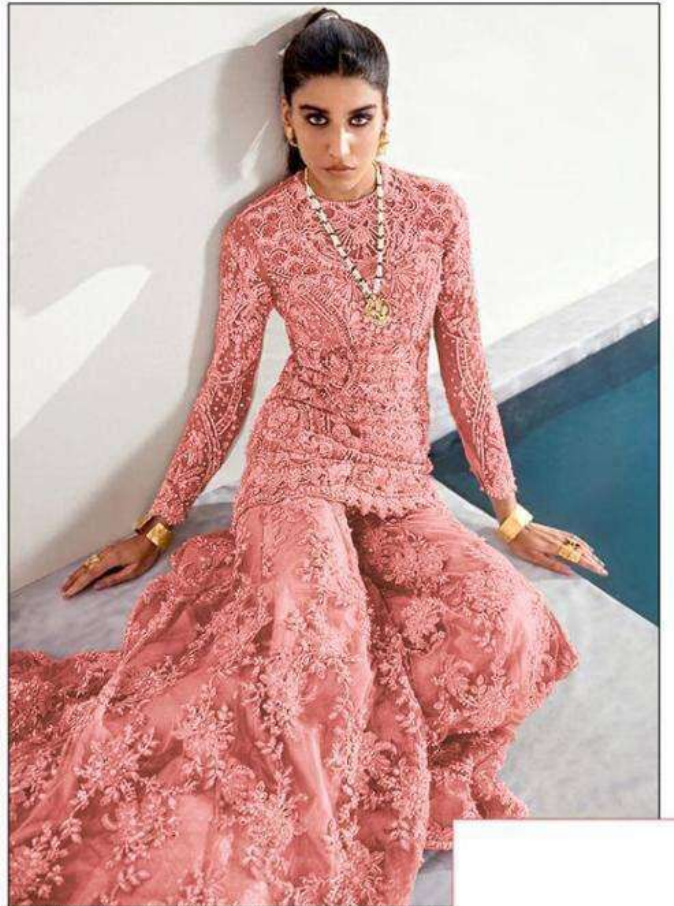

1055

TOP - BUTTERFLY NET WITH HEAVY EMBROIDERY & DIAMOND WORK
BOTTOM + INNER - DULL SHANTUNBUTTERFLY NET EMBROIDER WORK
DUPATTA - BUTTERFLY NET WITH EMBROIDERY WORK

1055-F

TOP - BUTTERFLY NET WITH HEAVY EMBROIDERY & DIAMOND WORK
BOTTOM + INNER - DULL SHANTUNBUTTERFLY NET EMBROIDER WORK
DUPATTA - BUTTERFLY NET WITH EMBROIDERY WORK

TOP - BUTTERFLY NET WITH HEAVY EMBROIDERY & DIAMOND WORK
BOTTOM + INNER - DULL SHANTUNBUTTERFLY NET EMBROIDER WORK
DUPATTA - BUTTERFLY NET WITH EMBROIDERY WORK

1055-E

TOP - BUTTERFLY NET WITH HEAVY EMBROIDERY & DIAMOND WORK
BOTTOM + INNER - DULL SHANTUNBUTTERFLY NET EMBROIDER WORK
DUPATTA - BUTTERFLY NET WITH EMBROIDERY WORK