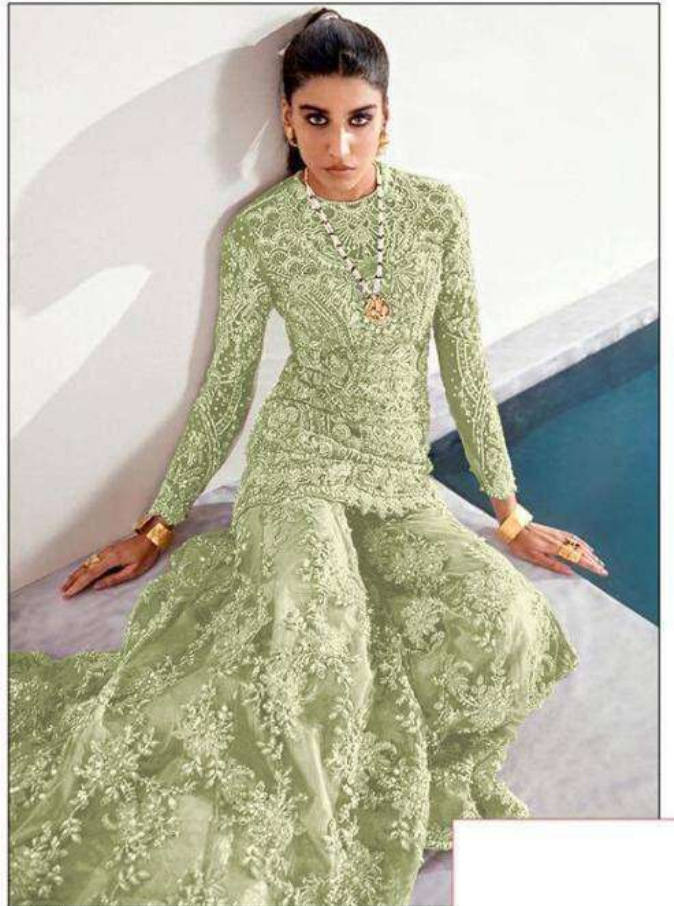

TOP - BUTTERFLY NET WITH HEAVY EMBROIDERY & DIAMOND WORK
BOTTOM + INNER - DULL SHANTUNBUTTERFLY NET EMBROIDER WORK
DUPATTA - BUTTERFLY NET WITH EMBROIDERY WORK