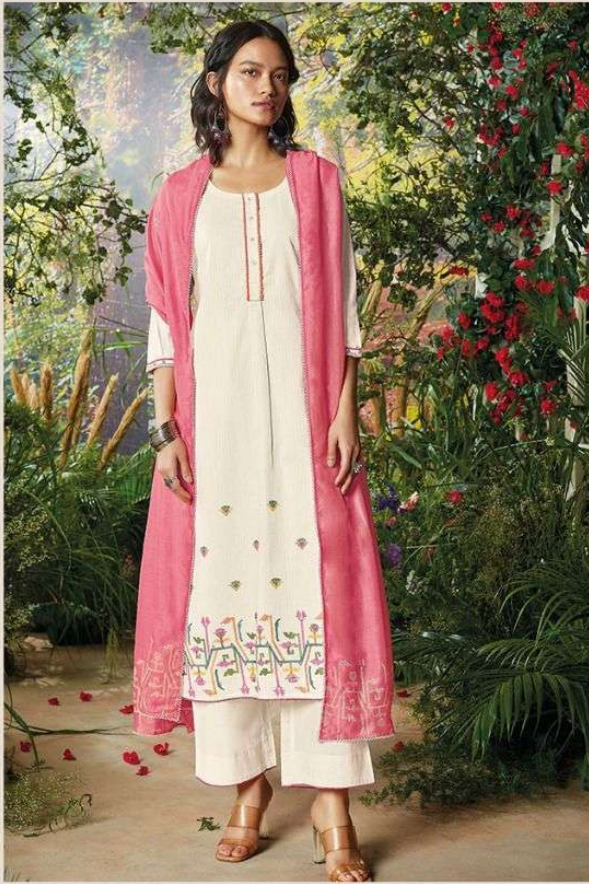

Ganga[®]
Garden Song

Ganga / C0978

----- Ganga® / C0980 -----

Ganga® C0979

----- Ganga® / C0982 -----

Ganga®/C0981

C0975

C0979

C0982

C0980

C0981

C0983

Ganga®

Ganga® C0983

PRODUCT NAME	GARDEN SONG
D.NO.	C0978 To C0983
DESCRIPTION	<p>TOP PREMIUM COTTON DOBBY SOLID WITH EMBROIDERY & BUTTON WORK</p> <p>BOTTOM PREMIUM COTTON SOLID</p> <p>DUPATTA FINEST BEMBERG LAWN PRINTED WITH COTTON LACE</p>
HSN CODE	520831
WHOLESALE PRICE	1455- EACH+GST(EXTRA)