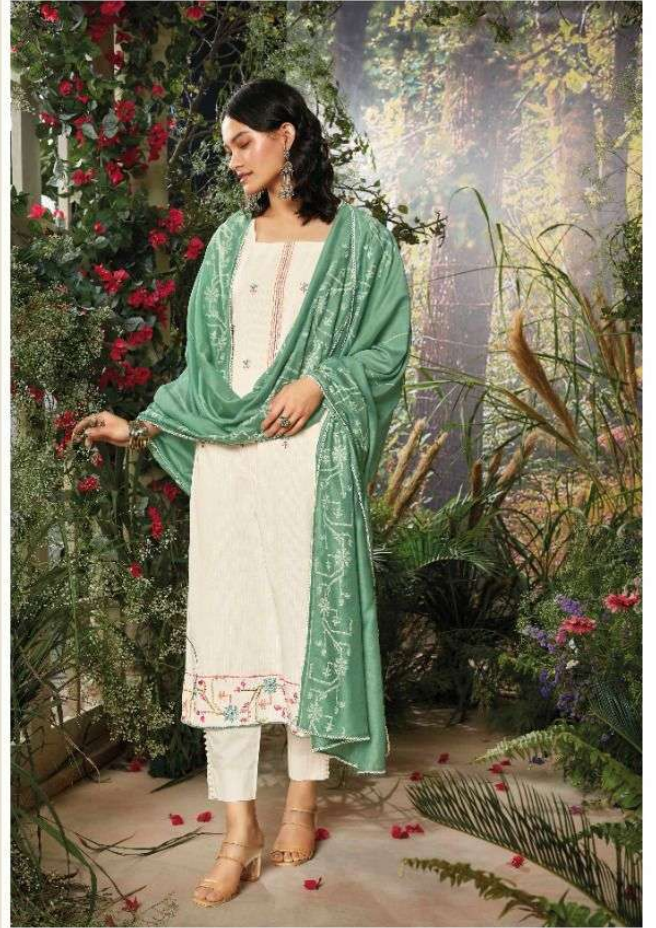

Ganga[®]
Garden Song

Ganga / C0978

----- Ganga® / C0980 -----

Ganga® C0979

----- Ganga® / C0982 -----

Ganga®/C0981

C0975

C0979

C0982

C0980

C0981

C0983

Ganga®

Ganga® C0983

PRODUCT NAME	GARDEN SONG
D.NO.	C0978 To C0983
DESCRIPTION	<p>TOP PREMIUM COTTON DOBBY SOLID WITH EMBROIDERY & BUTTON WORK</p> <p>BOTTOM PREMIUM COTTON SOLID</p> <p>DUPATTA FINEST BEMBERG LAWN PRINTED WITH COTTON LACE</p>
HSN CODE	520831
WHOLESALE PRICE	1455- EACH+GST(EXTRA)