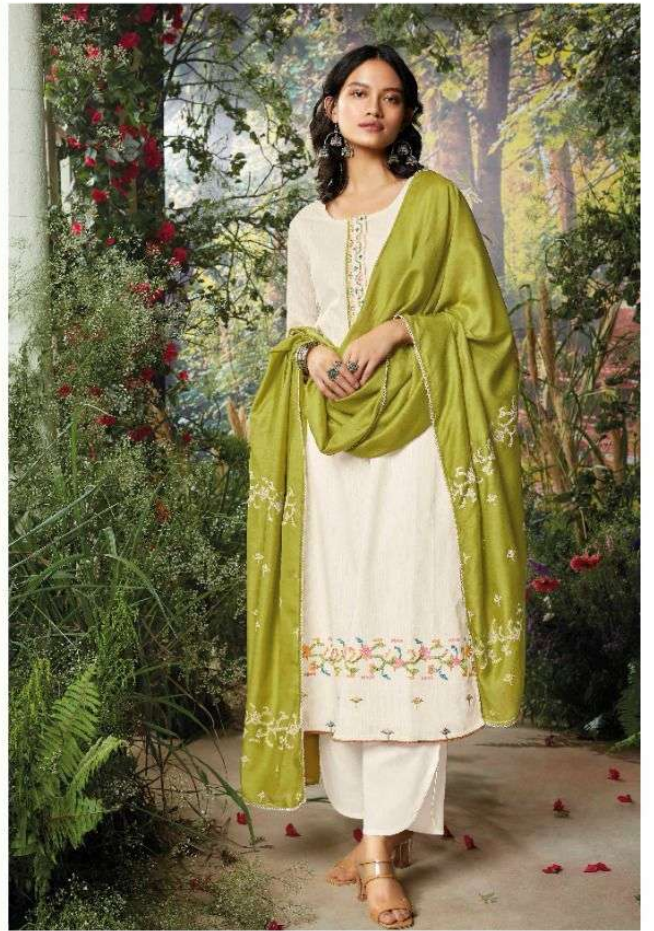

Ganga[®]
Garden Song

Ganga / C0978

----- Ganga® / C0980 -----

Ganga® C0979

----- Ganga® / C0982 -----

Ganga®/C0981

C0975

C0979

C0982

C0980

C0981

C0983

Ganga®

Ganga® C0983

PRODUCT NAME	GARDEN SONG
D.NO.	C0978 To C0983
DESCRIPTION	<p>TOP PREMIUM COTTON DOBBY SOLID WITH EMBROIDERY & BUTTON WORK</p> <p>BOTTOM PREMIUM COTTON SOLID</p> <p>DUPATTA FINEST BEMBERG LAWN PRINTED WITH COTTON LACE</p>
HSN CODE	520831
WHOLESALE PRICE	1455- EACH+GST(EXTRA)