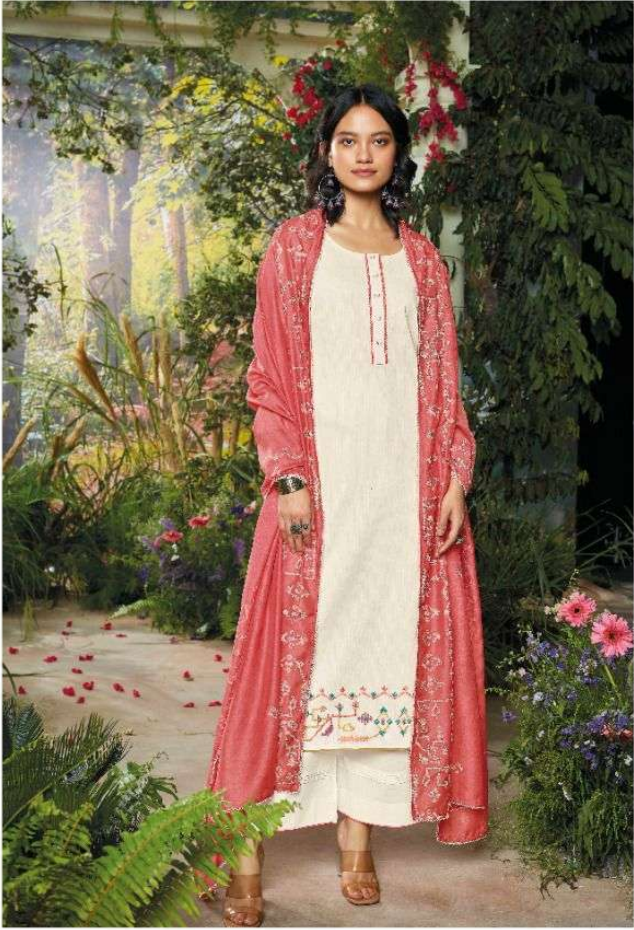

Ganga[®]
Garden Song

Ganga / C0978

----- Ganga® / C0980 -----

Ganga® C0979

----- Ganga® / C0982 -----

Ganga®/C0981

C0975

C0979

C0982

C0980

C0981

C0983

Ganga®

Ganga® C0983

PRODUCT NAME	GARDEN SONG
D.NO.	C0978 To C0983
DESCRIPTION	<p>TOP PREMIUM COTTON DOBBY SOLID WITH EMBROIDERY & BUTTON WORK</p> <p>BOTTOM PREMIUM COTTON SOLID</p> <p>DUPATTA FINEST BEMBERG LAWN PRINTED WITH COTTON LACE</p>
HSN CODE	520831
WHOLESALE PRICE	1455- EACH+GST(EXTRA)