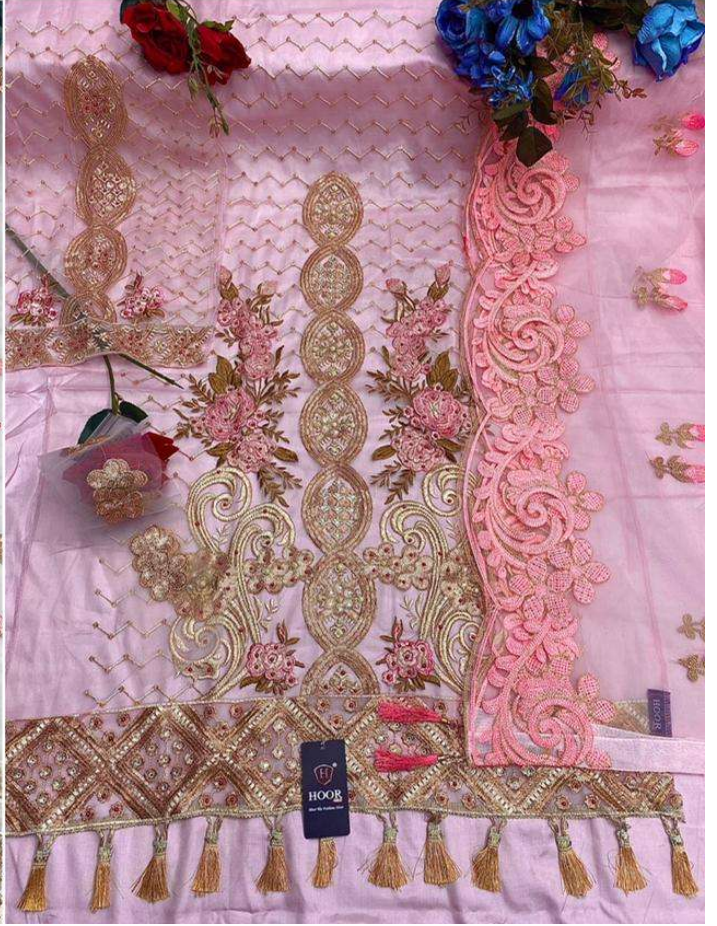

TOP:- NET WITH EMBROIDERY
DUPATTA:- NET WITH EMBROIDERY
BOTTOM / INNER:- SANTOON

HOOR TEX

21029-A

TOP:- NET WITH EMBROIDERY
DUPATTA:- NET WITH EMBROIDERY
BOTTOM / INNER:- SANTOON

21029-E

TOP:- NET WITH EMBROIDERY
DUPATTA:- NET WITH EMBROIDERY
BOTTOM / INNER:- SANTOON

21029-B

TOP:- NET WITH EMBROIDERY
DUPATTA:- NET WITH EMBROIDERY
BOTTOM / INNER:- SANTOON

21029-f

TOP:- NET WITH EMBROIDERY
DUPATTA:- NET WITH EMBROIDERY
BOTTOM / INNER:- SANTOON

21029-G

TOP:- NET WITH EMBROIDERY
DUPATTA:- NET WITH EMBROIDERY
BOTTOM / INNER:- SANTOON

21029-D

TOP:- NET WITH EMBROIDERY
DUPATTA:- NET WITH EMBROIDERY
BOTTOM / INNER:- SANTOON

21029-C

TOP:- NET WITH EMBROIDERY
DUPATTA:- NET WITH EMBROIDERY
BOTTOM / INNER:- SANTOON

HOOR TEX

21029-A

21029-A

21029-B

21029-C

21029-D

21029-E

21029-F

21029-G

HOOR TEX
Hoor The Fashion Noor