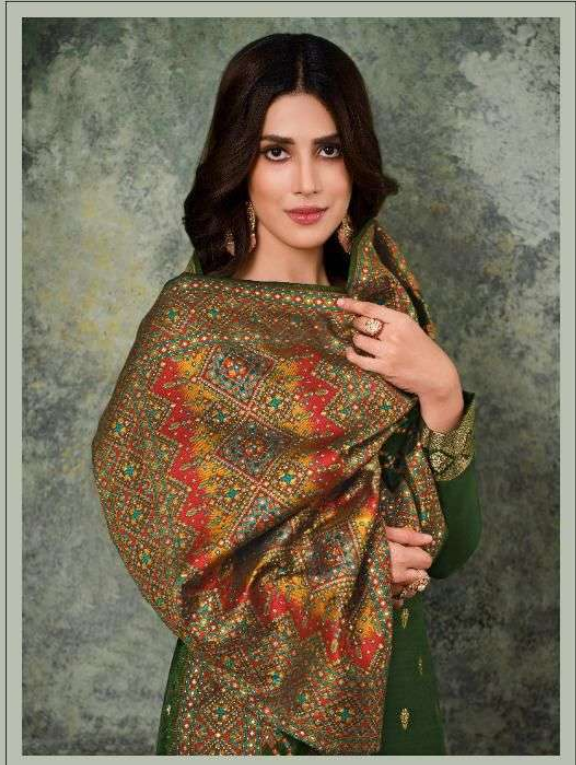

PETI VALUE: 12186.00
AVG. VALUE: 2031.00

VIPUL
— All Around You —

ROYAL WEAVE
BANDHEJ

THE
Brighten
LOOK

4911

4912

VIPUL
ROYAL WEAVE
BANARSI

4913