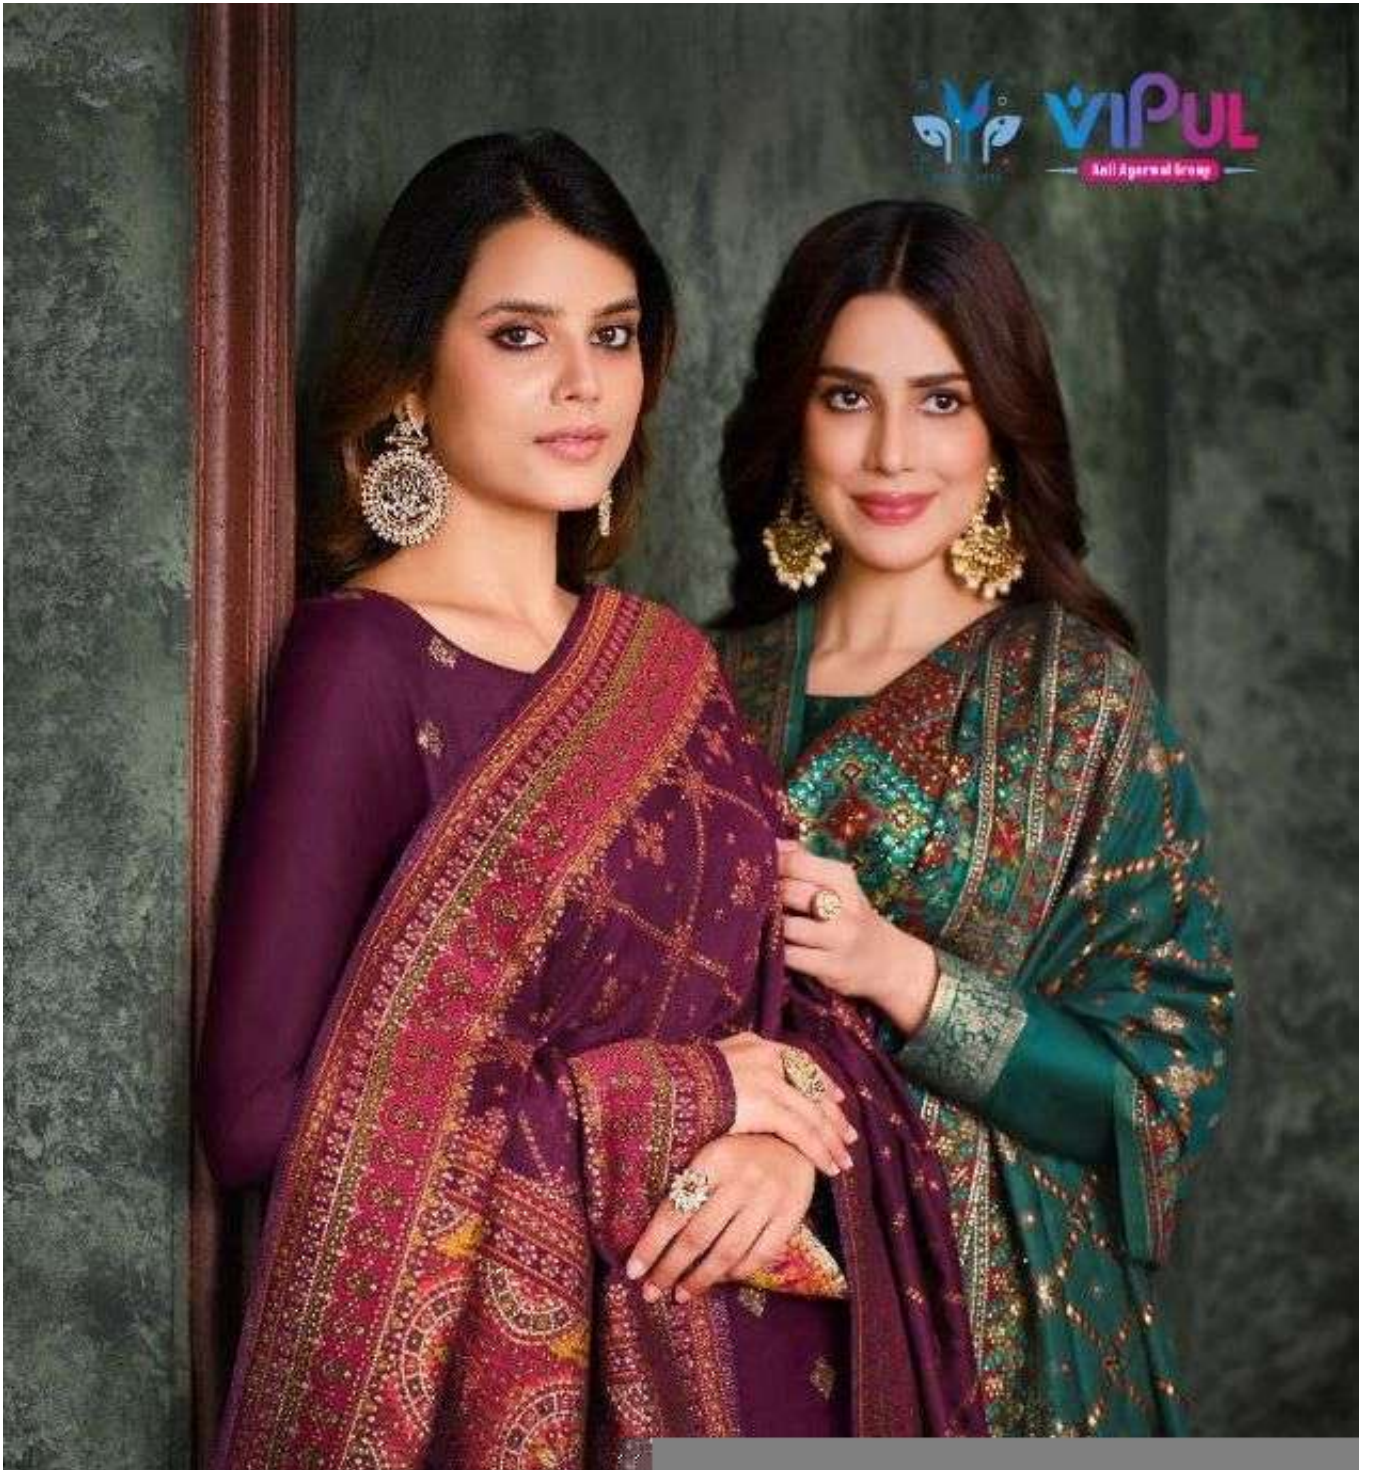

PETI VALUE: 12186.00
AVG. VALUE: 2031.00

VIPUL
— All Around You —

ROYAL WEAVE
BANDHEJ

THE
Brighten
LOOK

4911

4912

VIPUL
ROYAL WEAVE
BANARSI

4913

VIPUL
— All for you —
ROYAL WEAVE
BANDHE

4914

VIRUL

ROYAL WEAVE

THE
DECKLE
Queen

VIPUL
All Apparel Group

ROYAL WEAVE

BANDHEJ