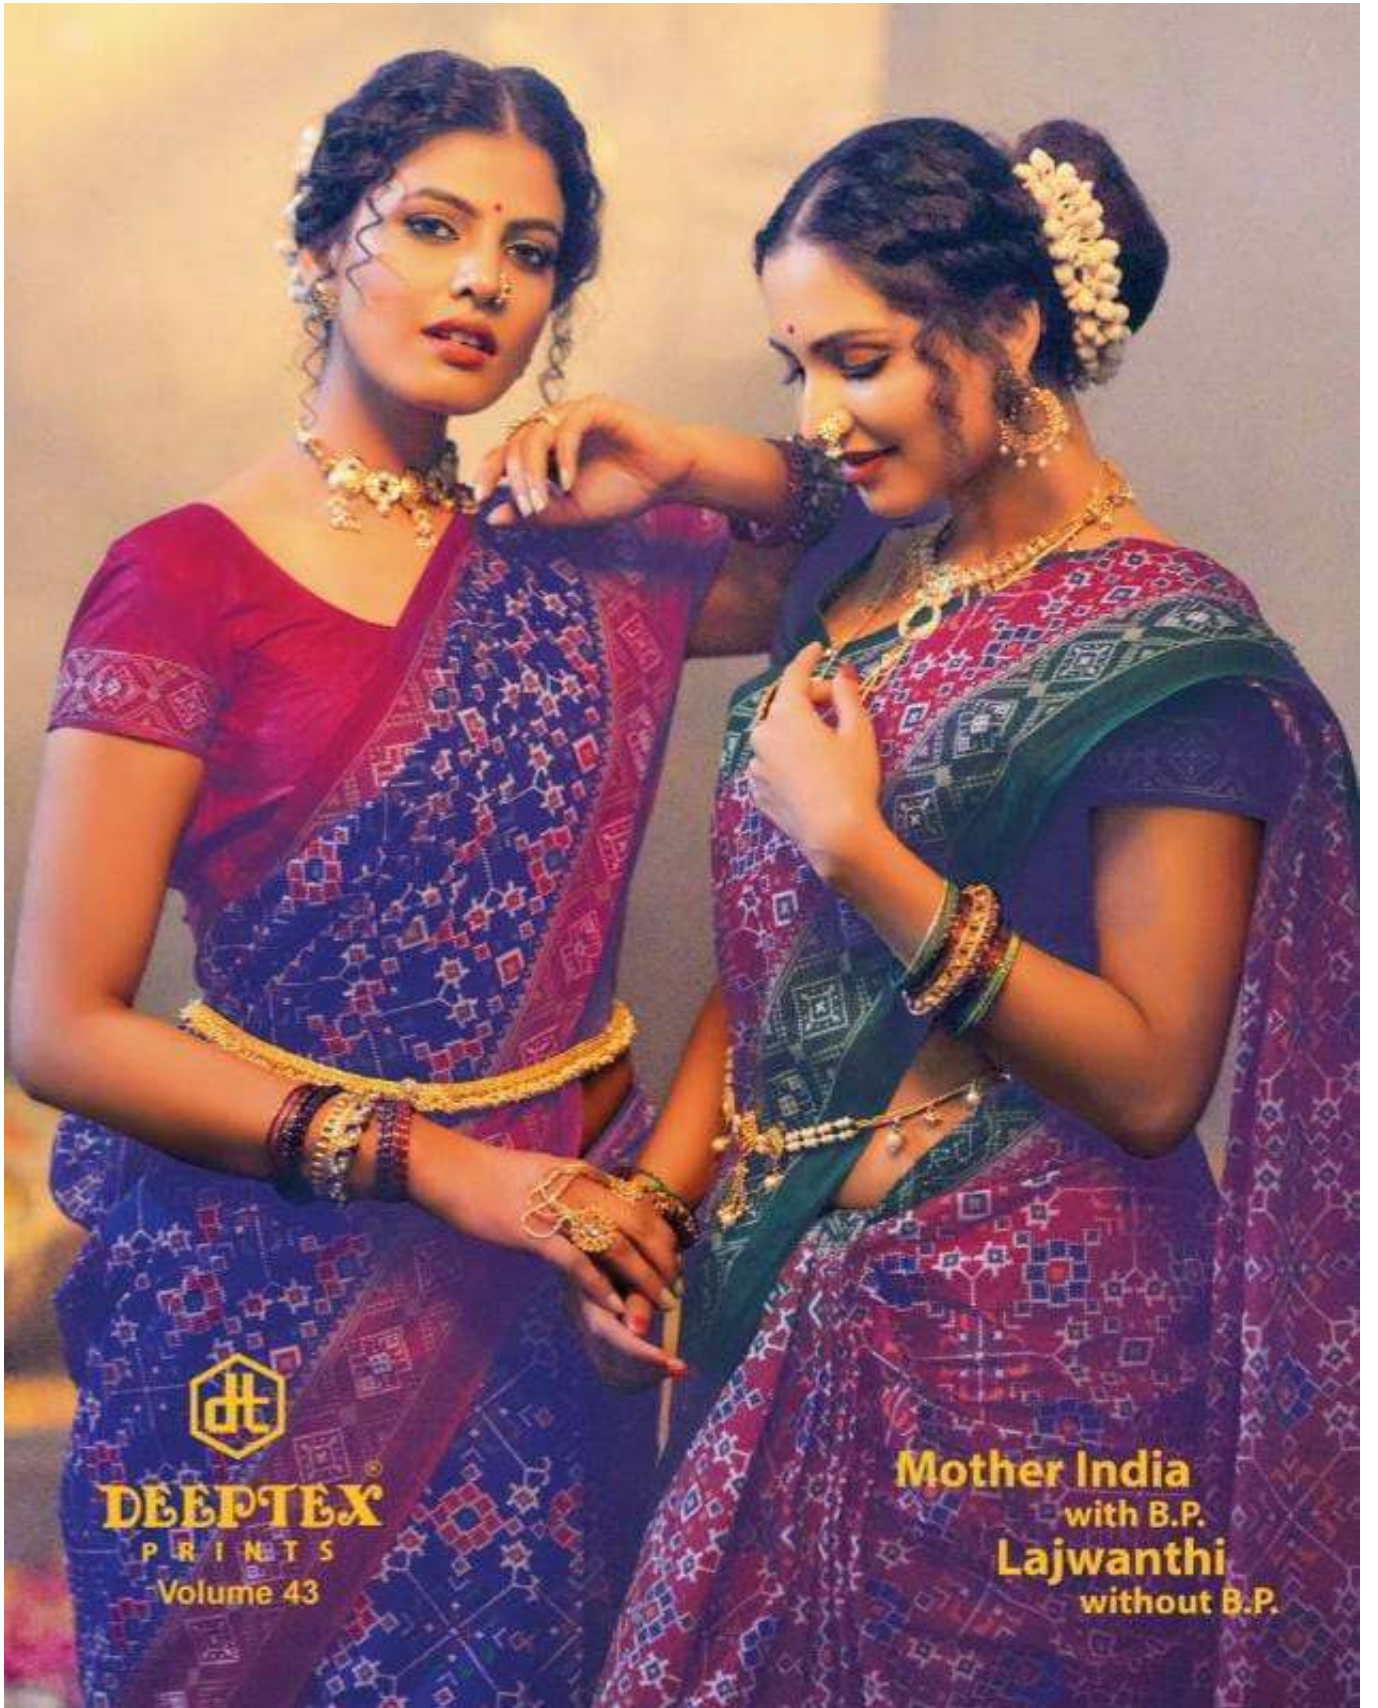

**DEEPTEX**  
PRINTS  
Volume 43

**Mother India**  
with B.P.  
**Lajwanthi**  
without B.P.

4305

4306

Our Specialities also in Kurtis, Salwar Suits,  
Fabrics & Readymade

MISS INDIA  
MAHARANI

CHIEF GUEST  
SPECIAL CHUNDRI  
PICHKARI

4329

4330

**DEEPTEX**  
PRINTS  
Volume 43

**Mother India**  
with B.P.  
**Lajwanthi**  
without B.P.

4309

4310

4303

4304