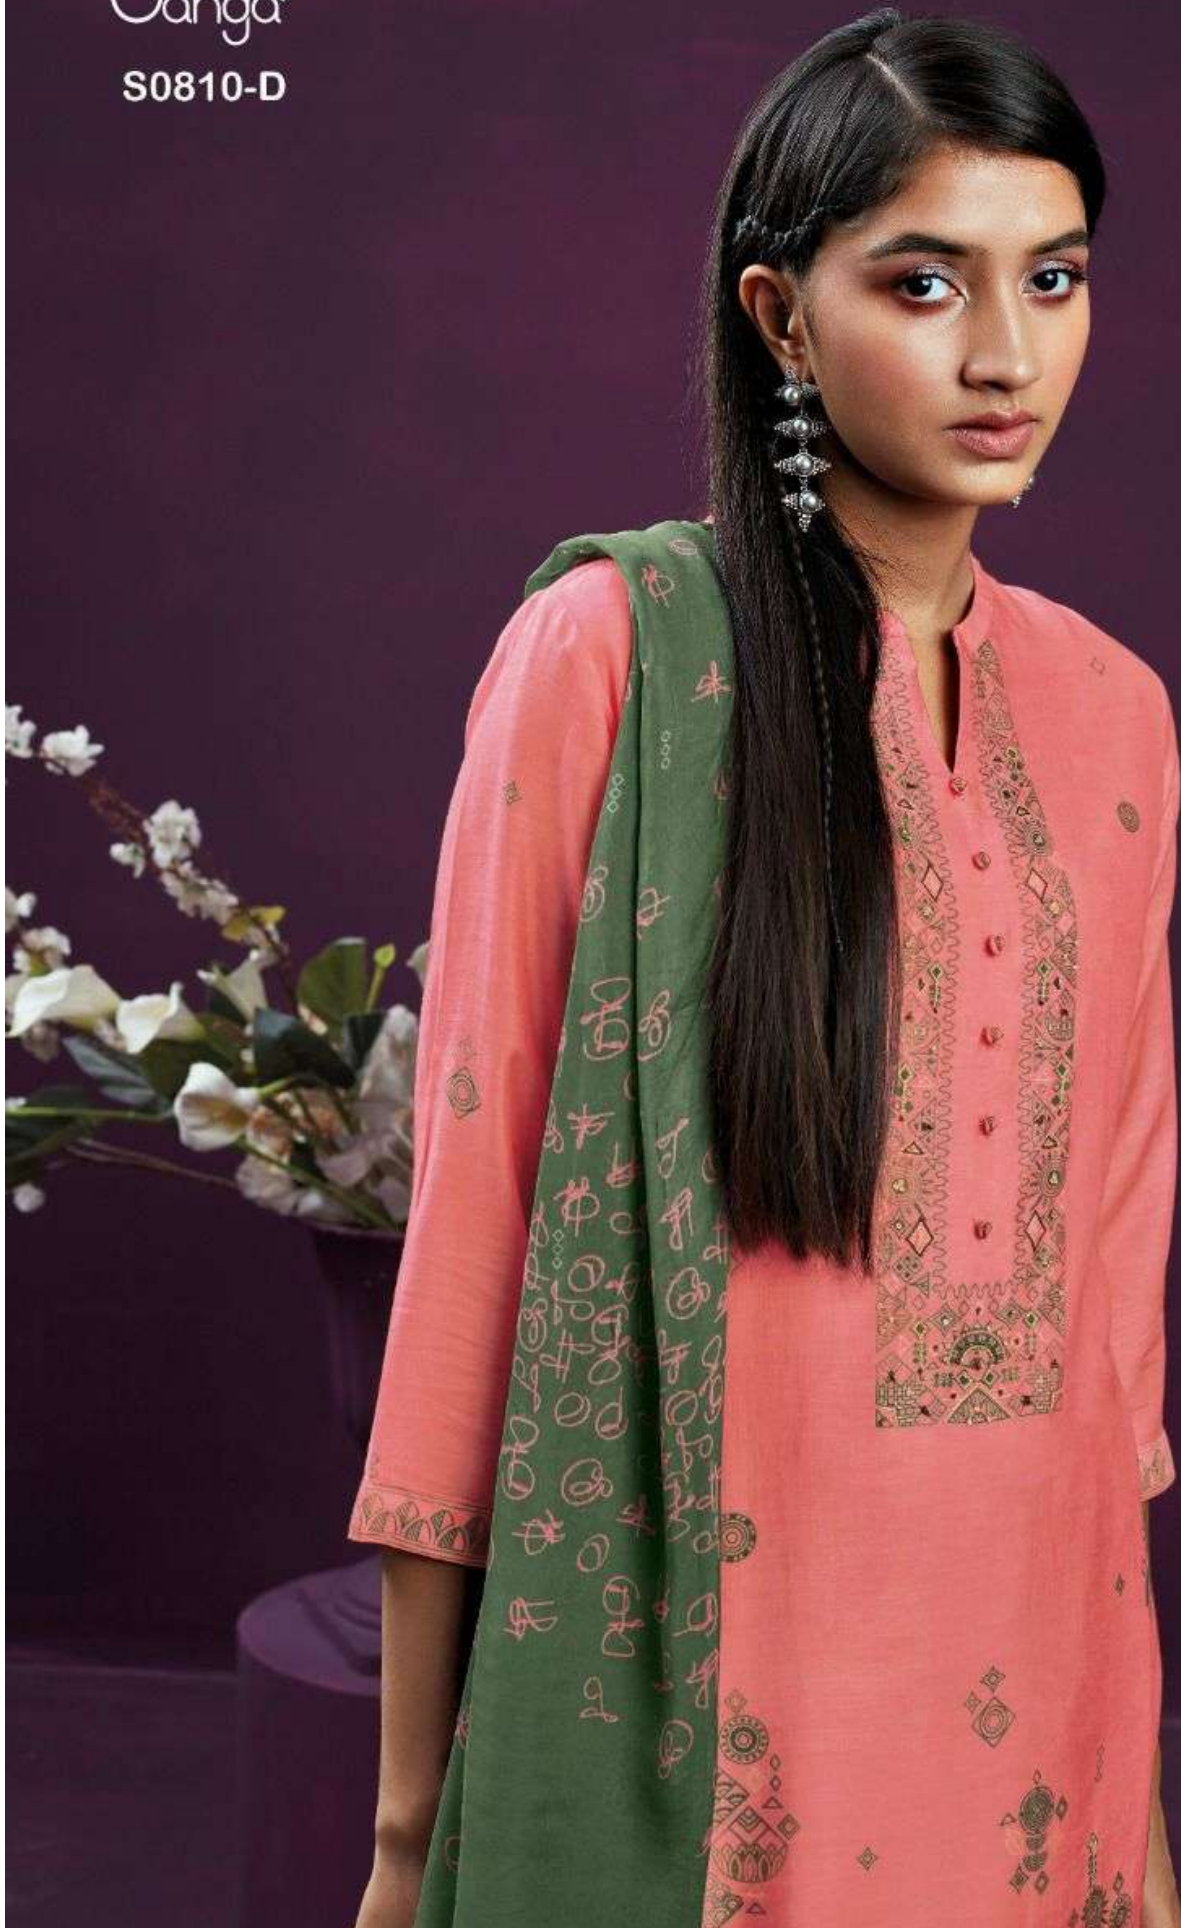

Ganga®

S0810 D

Ganga®

S0810-D

S0810-A

PRODUCT NAME	NEERA
D.NO.	S0810
DESCRIPTION	TOP PREMIUM BEMBERG SILK PRINTED WITH HEAVY HAND WORK & BUTTON WORK BOTTOM PREMIUM COTTON SATIN SOLID DUPATTA PURE CHIFFON PRINTED
HSN CODE	540834
WHOLESALE PRICE	1825- EACH+GST(EXTRA)